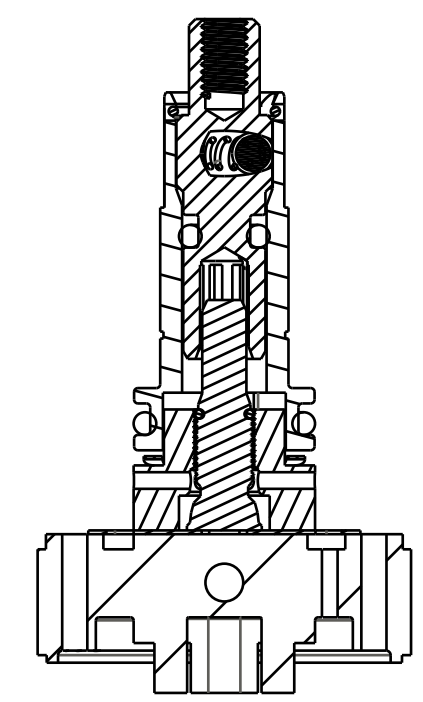

4

3

2

1

FOX Factory, Inc. 130 Hangar Way, Watsonville, CA 95076 USA Ph 831-768-1100 Fax 831-768-9312	
TITLE	2017 FIT4 LIGHTWEIGHT TOP CAP PARTS
SIZE DWG. NO.	C 820-03-258-KIT
PLOT SCALE	2.00:1
SHEET 1 OF 1	