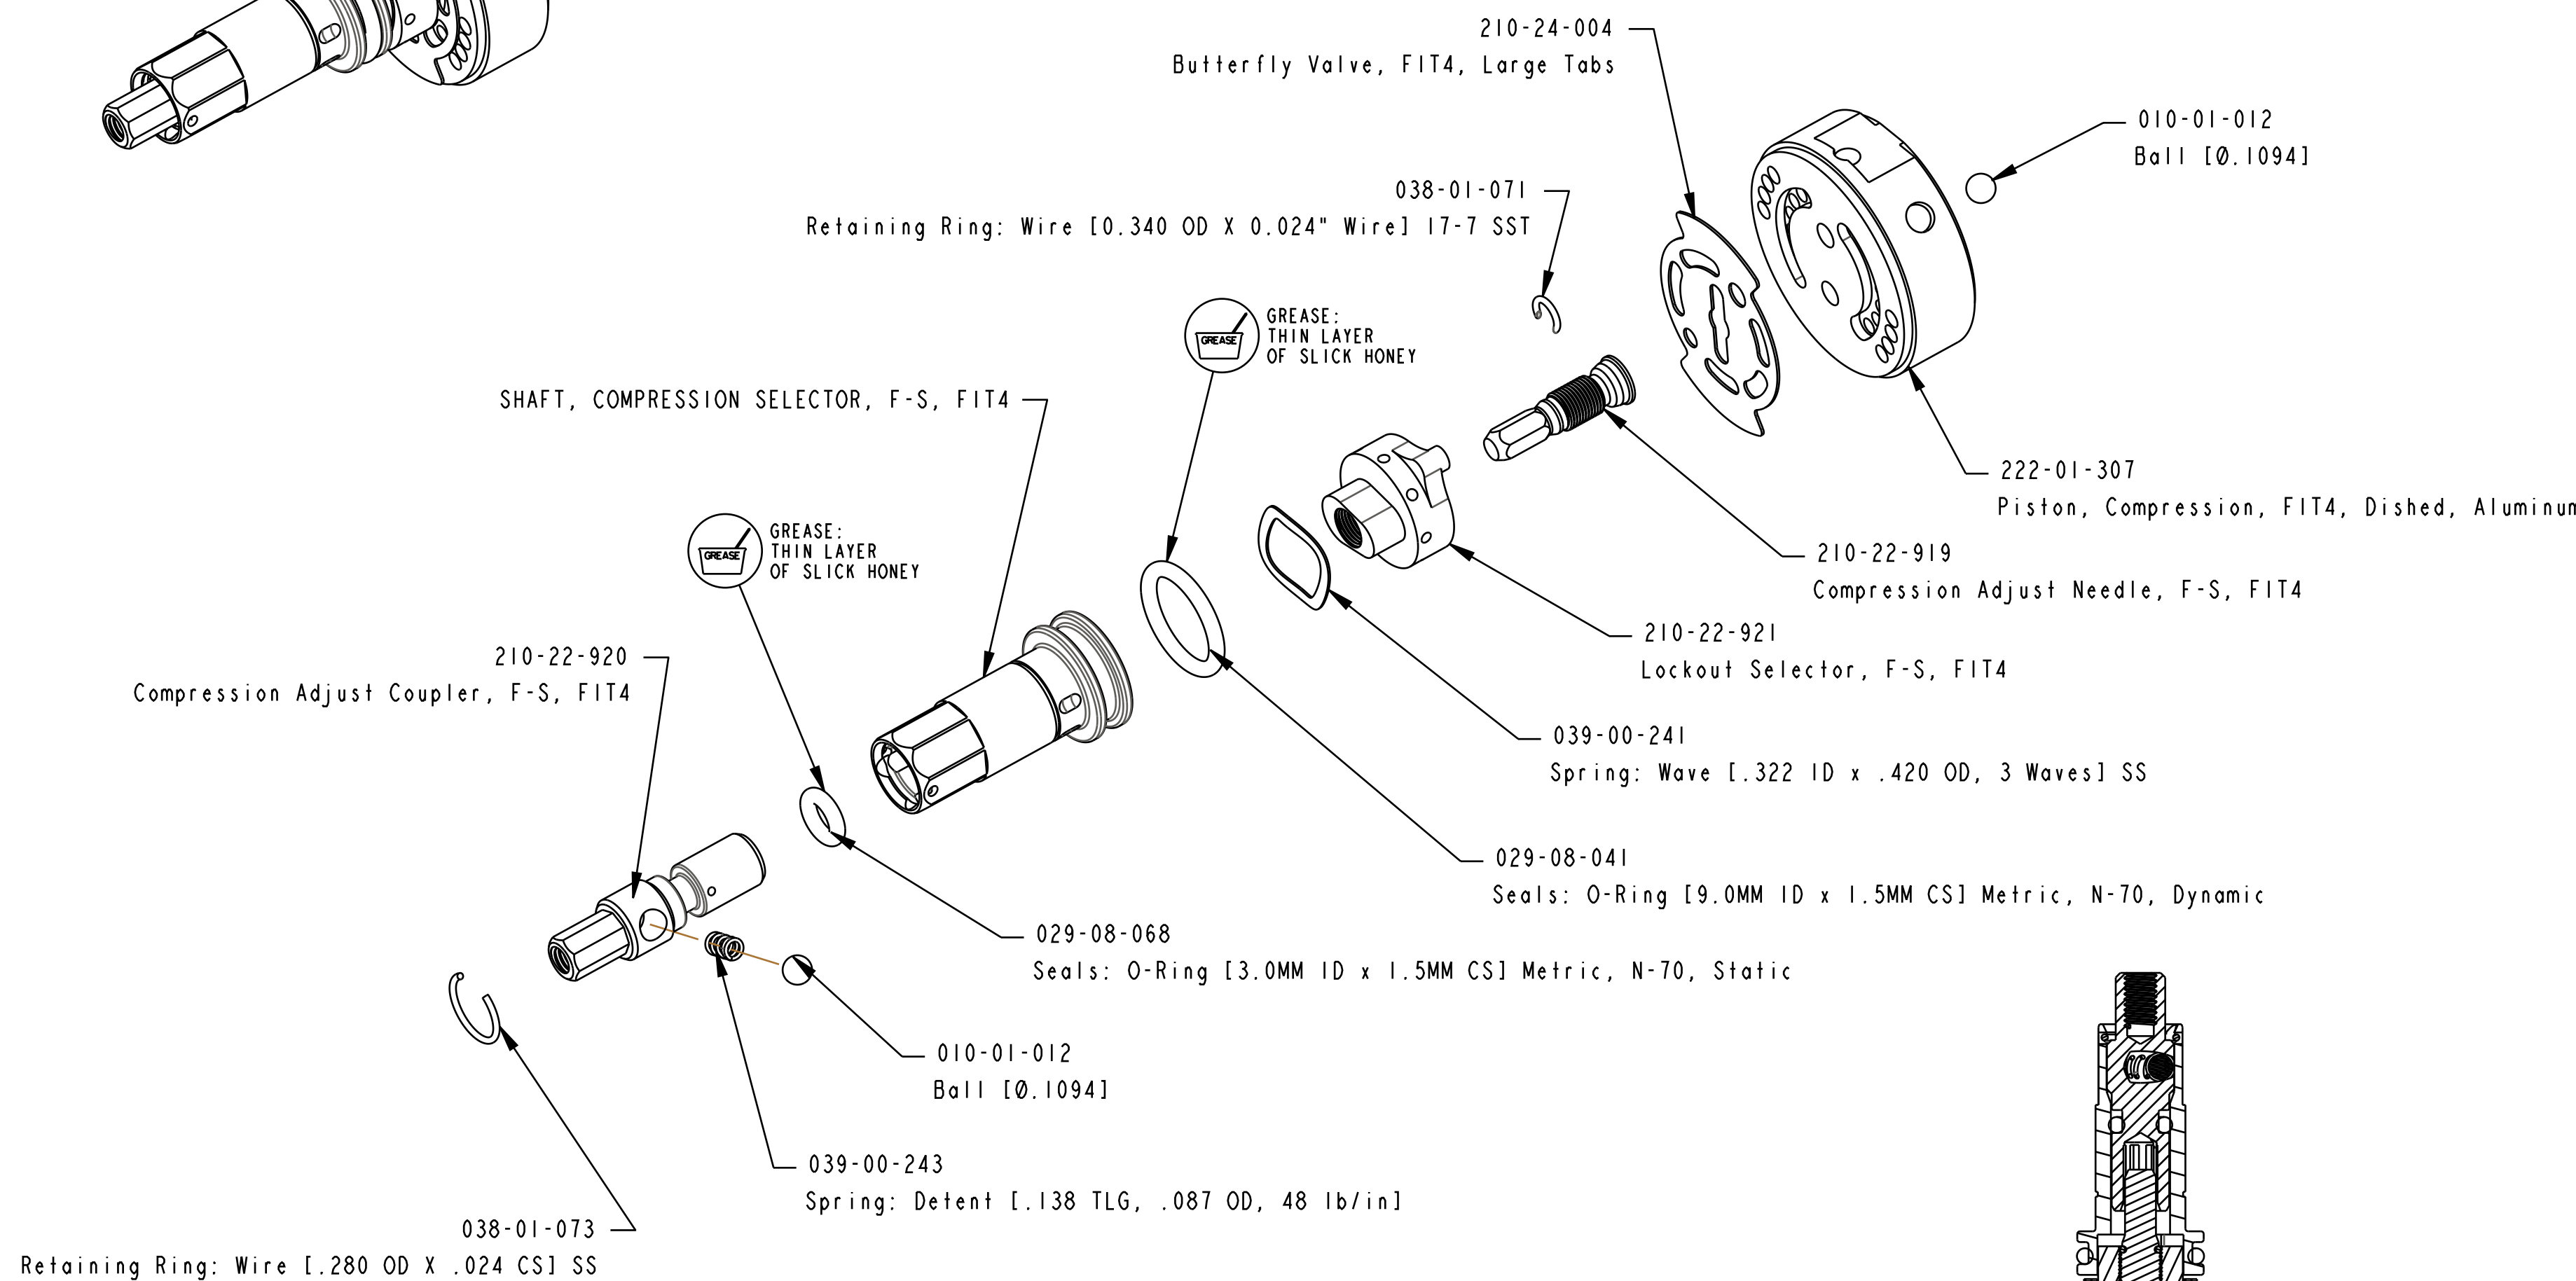

4

3

2

1

FOX Factory, Inc. 130 Hangar Way, Watsonville, CA 95076 USA Ph 831-768-1100 Fax 831-768-9312	
TITLE	2017 FIT4 LIGHTWEIGHT TOP CAP PARTS
SIZE DWG. NO.	C 820-03-258-KIT
PLOT SCALE	2.00:1
SHEET 1 OF 1	