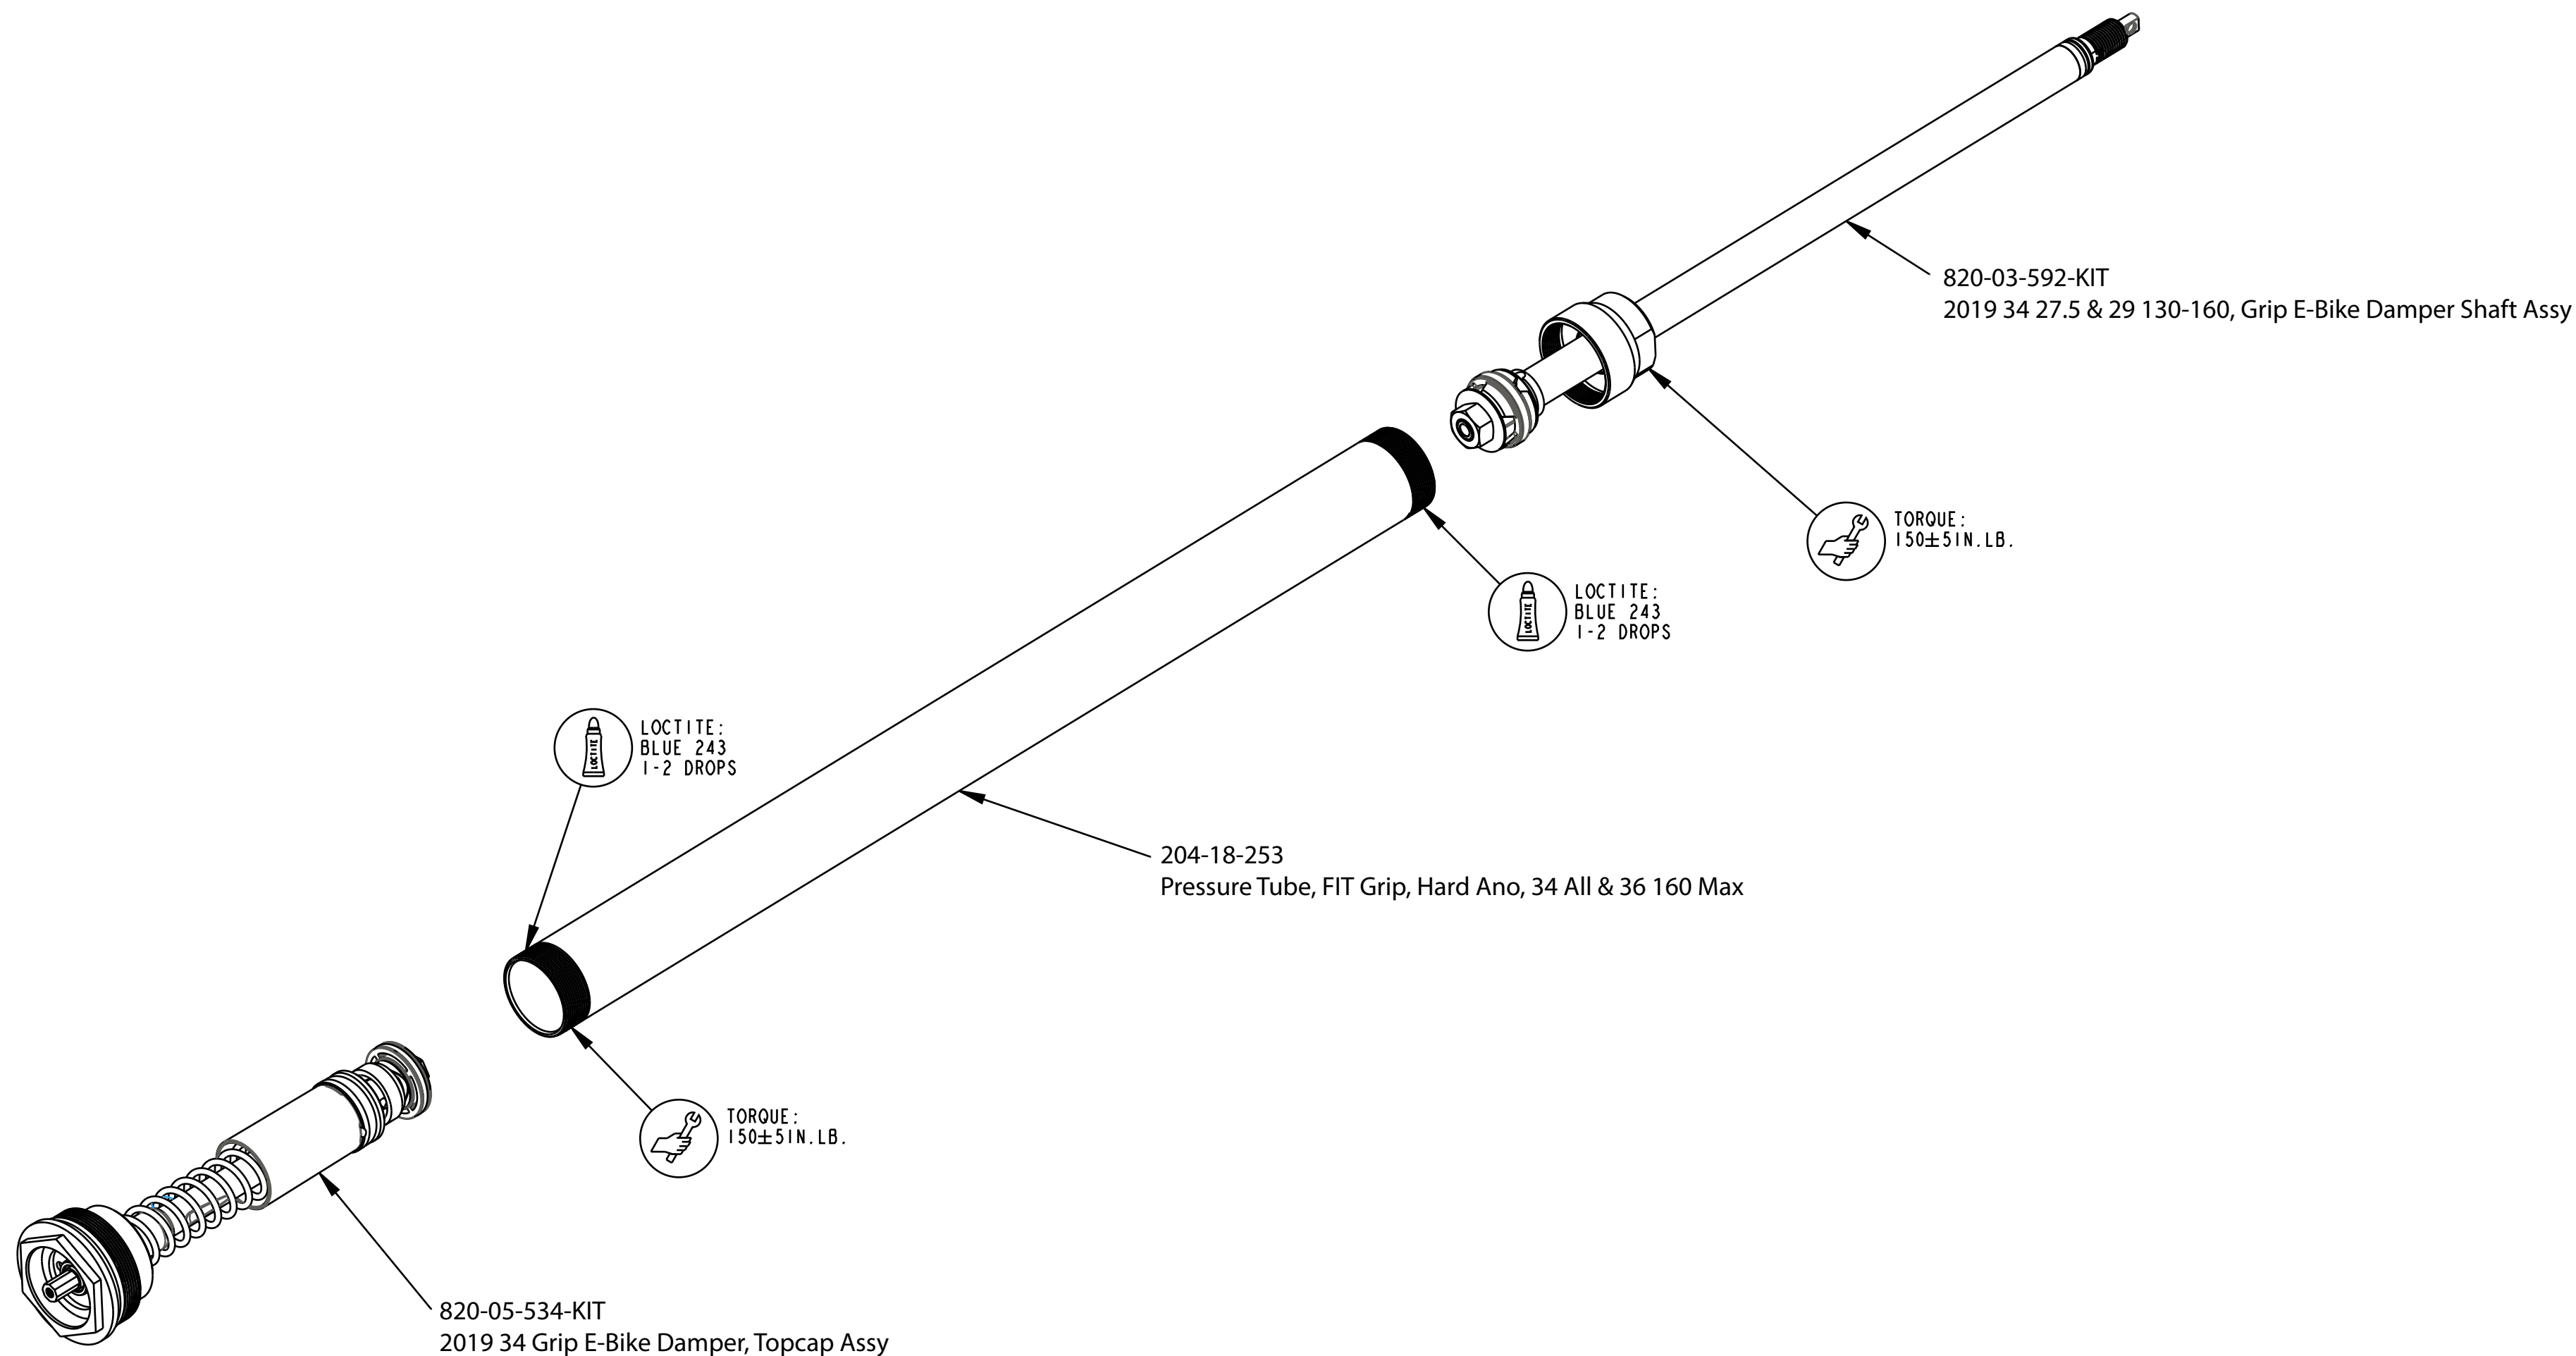

B

B

A

A

- PROPRIETARY -
 THIS DOCUMENT CONTAINS CONFIDENTIAL, PROPRIETARY INFORMATION
 THAT IS FOX PROPERTY. DO NOT DISCLOSE TO OR DUPLICATE
 FOR OTHERS EXCEPT AS AUTHORIZED BY FOX.

		FOX Factory, Inc.	Ph 831-768-1100
		130 Hangar Way, Watsonville, CA 95076 USA	Fax 831-768-9312
TITLE			
2019 34 27.5, Grip E-Bike Cart Assy			
SIZE DWG. NO.			
C			
PLOT SCALE 0.75:1		SHEET 1 OF 1	