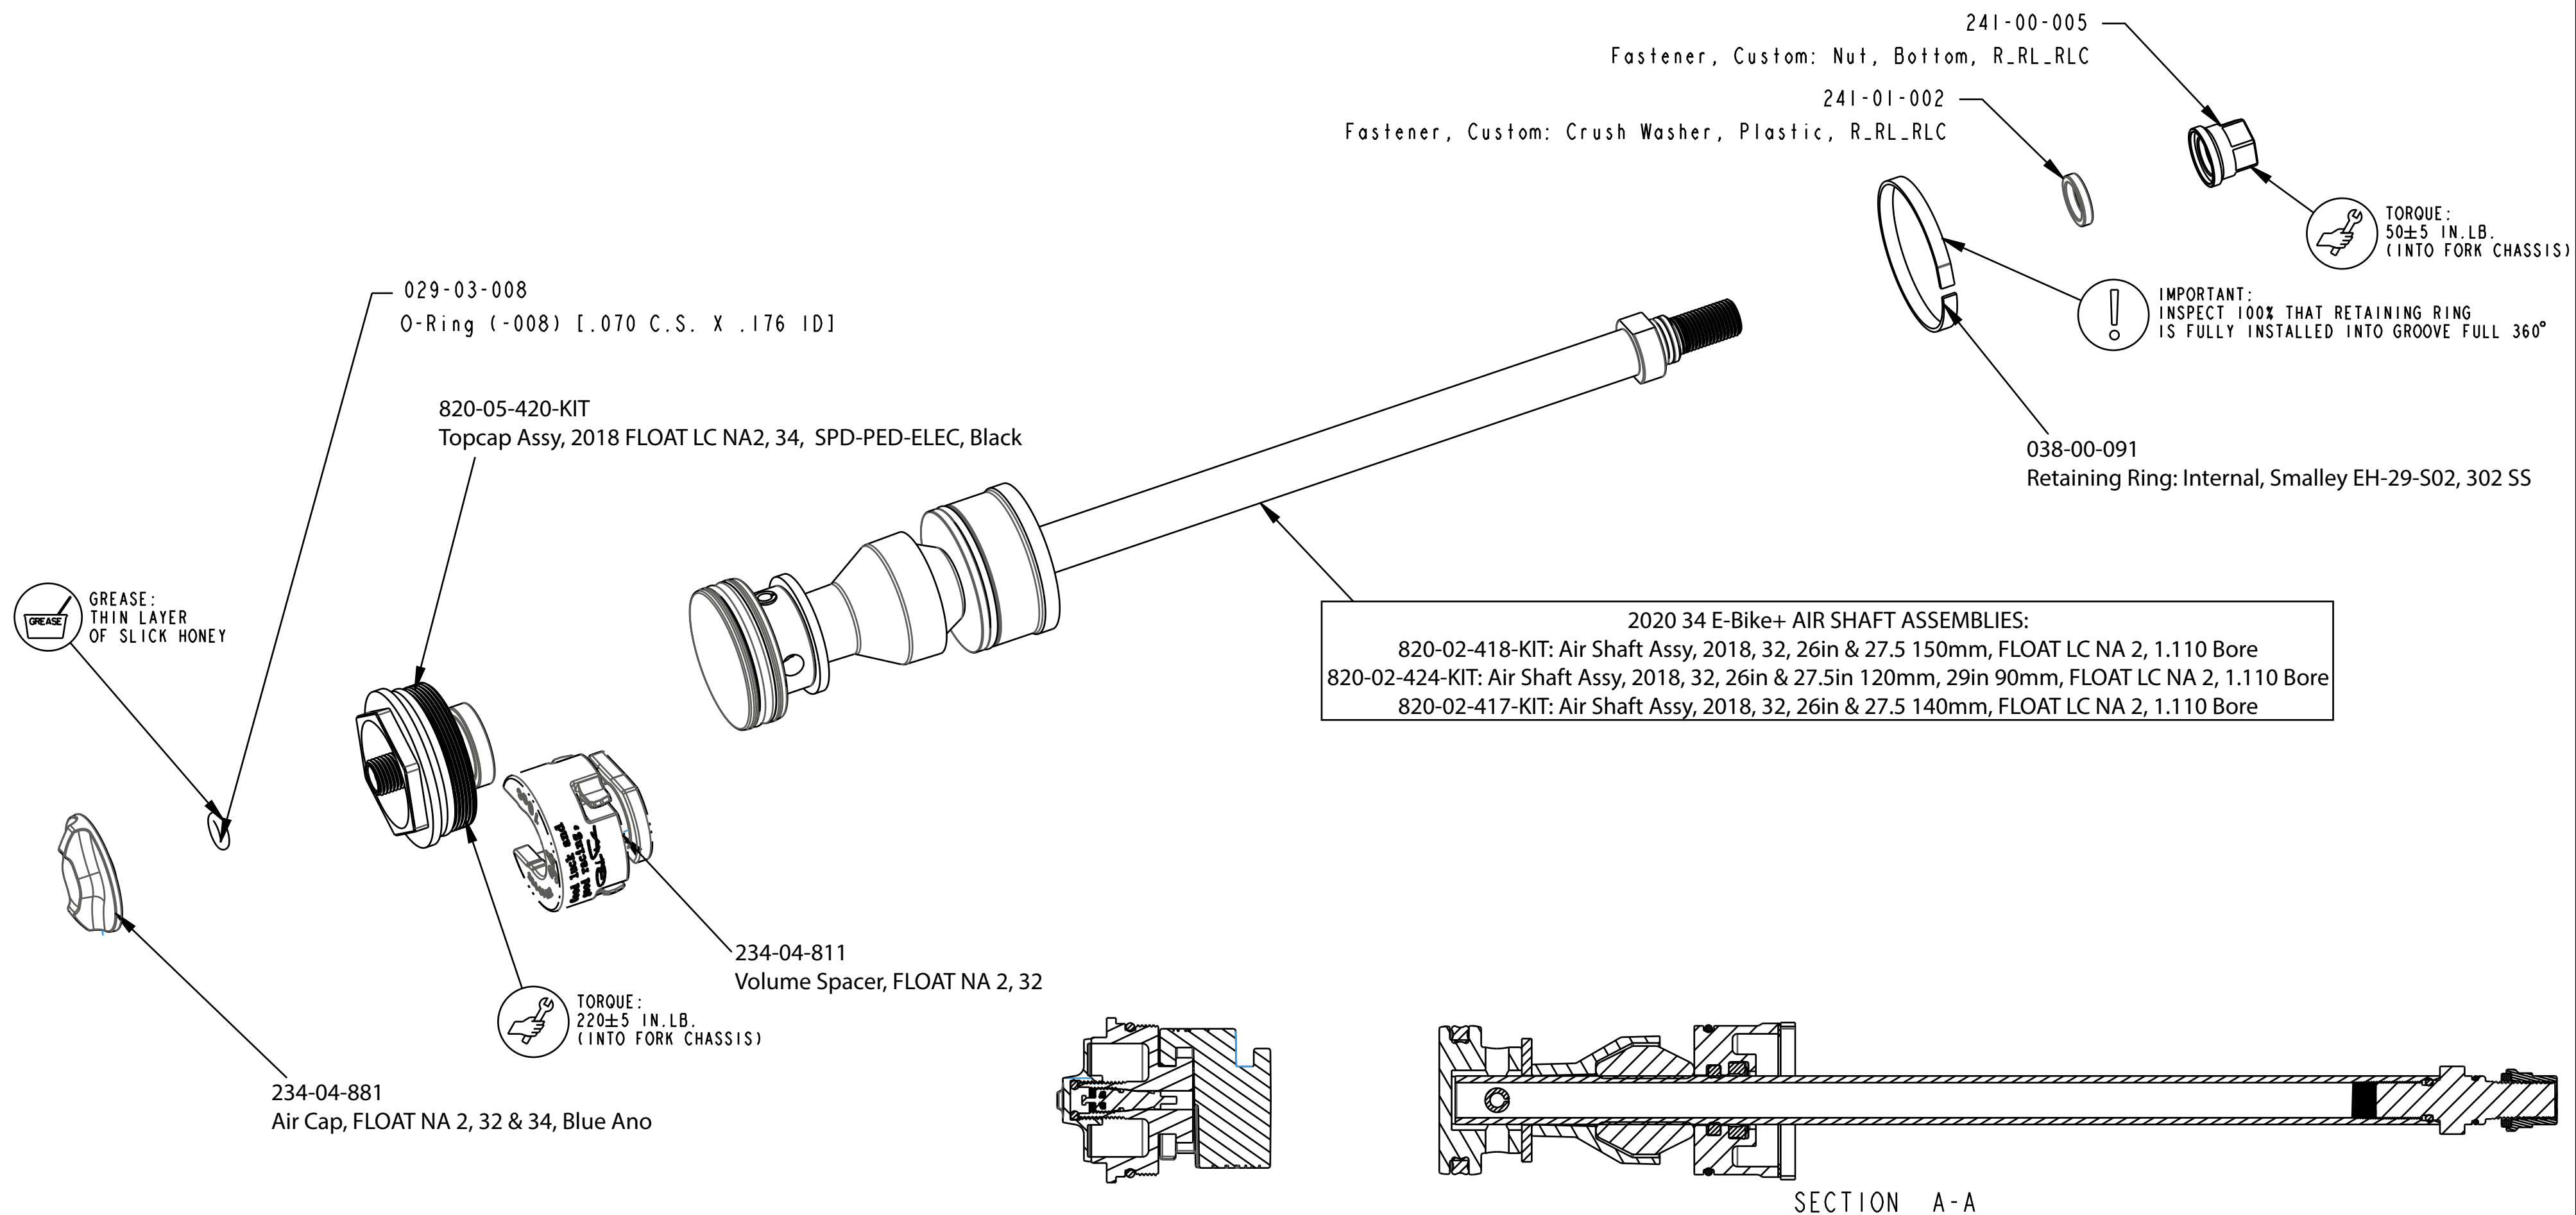

B

B

A

A

PROPRIETARY
THIS DOCUMENT CONTAINS CONFIDENTIAL, PROPRIETARY INFORMATION
THAT IS FOX PROPERTY. DO NOT DISCLOSE TO OR DUPLICATE
FOR OTHERS EXCEPT AS AUTHORIZED BY FOX.

		FOX Factory, Inc.	Ph 831-768-1100
		130 Hangar Way, Watsonville, CA 95076 USA	Fax 831-768-9312
TITLE 2020 34 E-Bike+ FLOAT NA2 Air Spring Assemblies			
SIZE DWG. NO. C			
PLOT SCALE .00:1		SHEET OF	