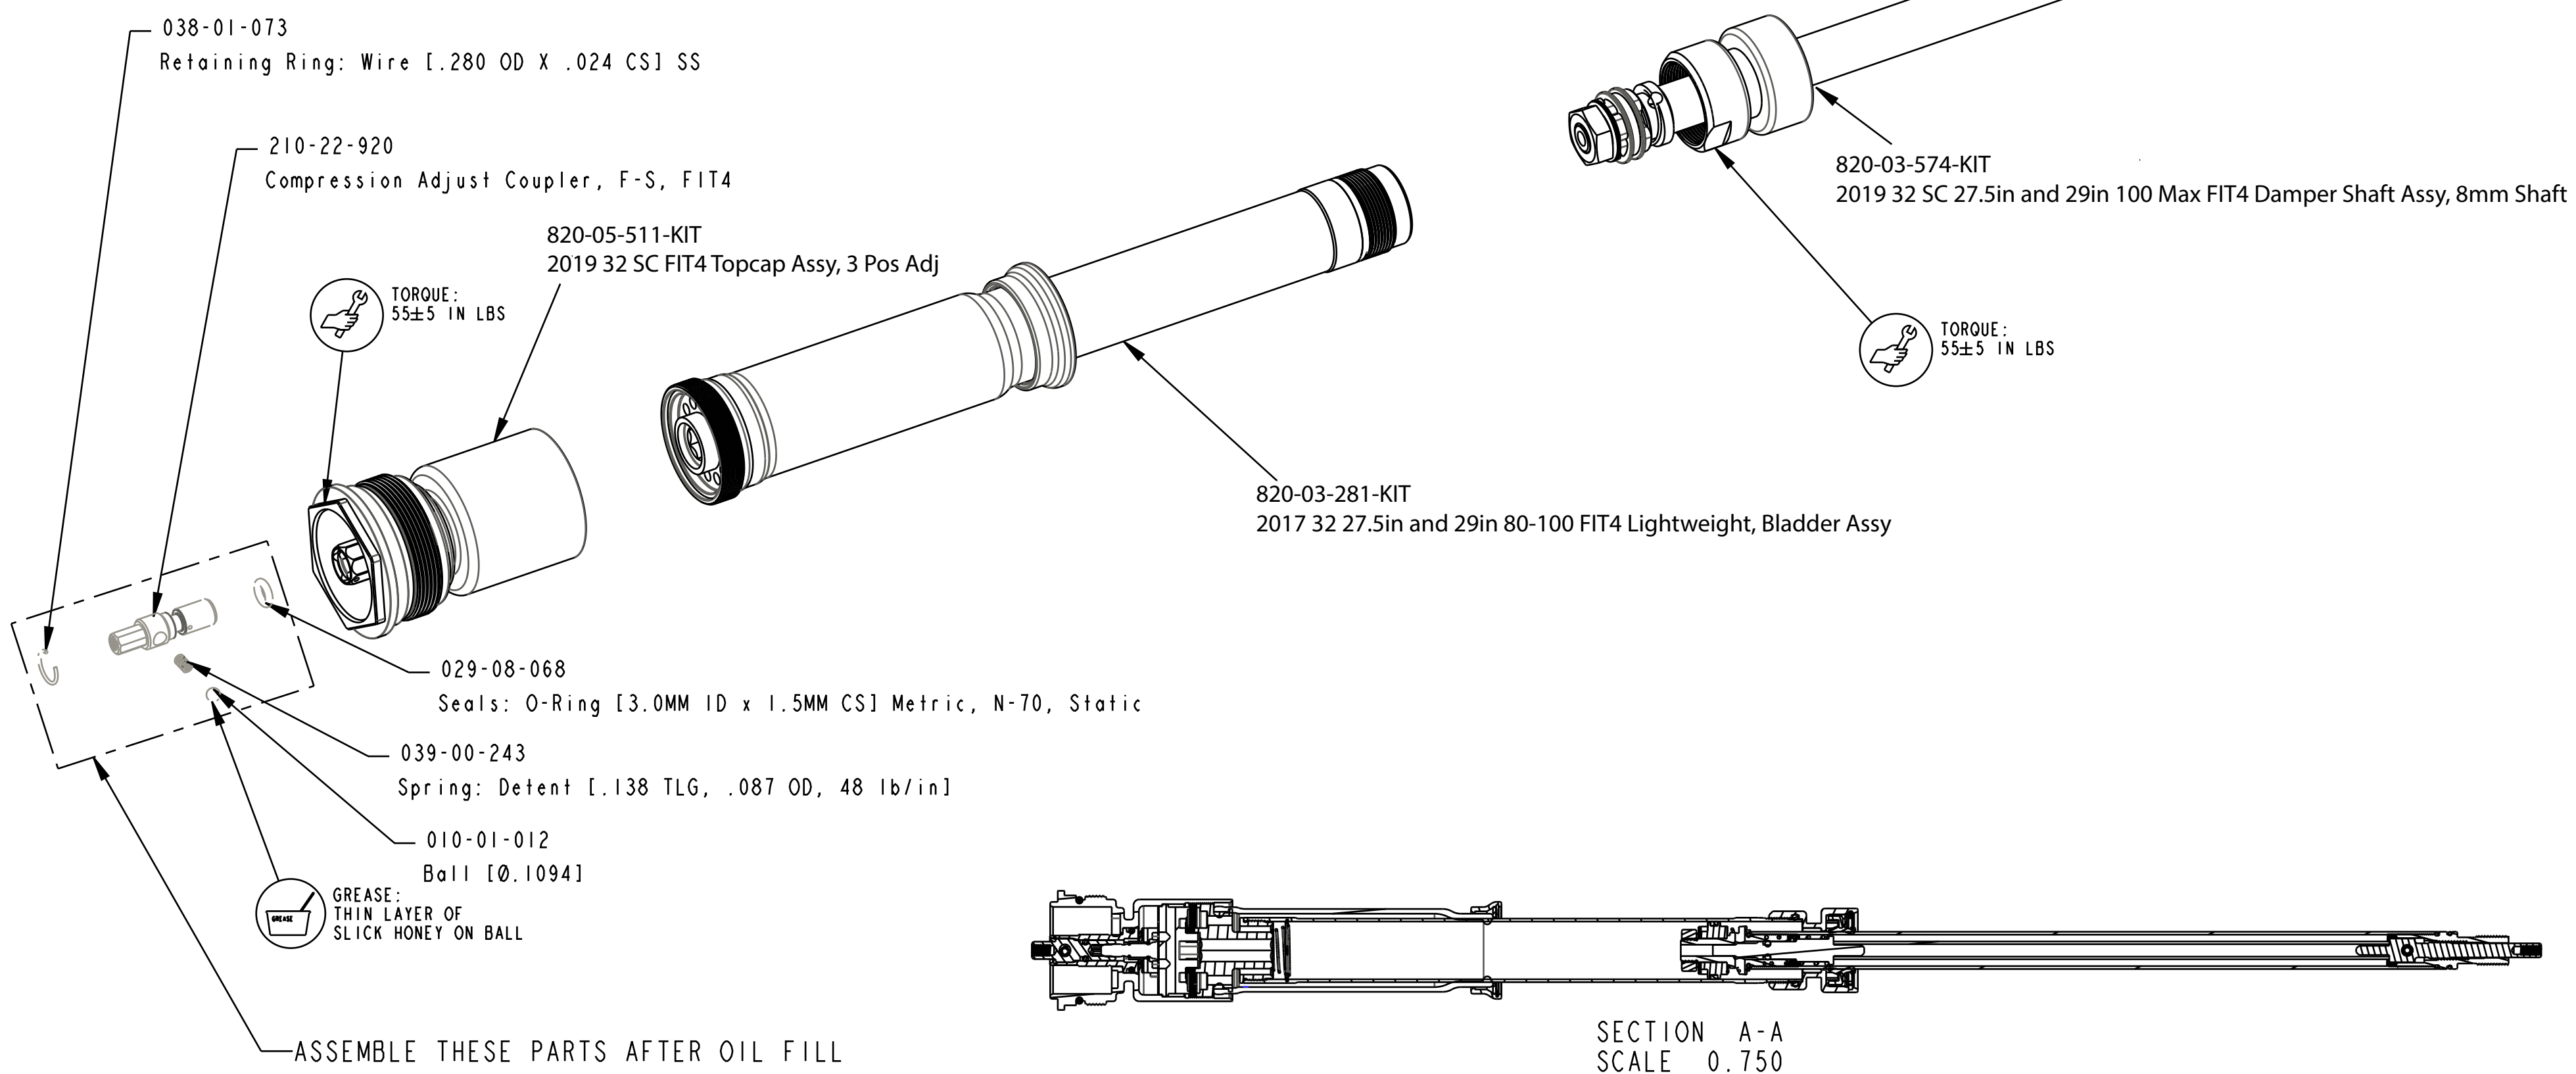

B

B

A

A

- PROPRIETARY -
THIS DOCUMENT CONTAINS CONFIDENTIAL, PROPRIETARY INFORMATION
THAT IS FOX PROPERTY. DO NOT DISCLOSE TO OR DUPLICATE
FOR OTHERS EXCEPT AS AUTHORIZED BY FOX.

FOX		FOX Factory, Inc.	Ph 831-768-1100
		130 Hangar Way, Watsonville, CA 95076 USA	Fax 831-768-9312
TITLE			
2019 32 SC 27.5in and 29in			
100 Max FIT4 3 Pos Adj Cart Assy			
SIZE DWG. NO.			
C			
PLOT SCALE 1.0:1		SHEET 1 OF 1	