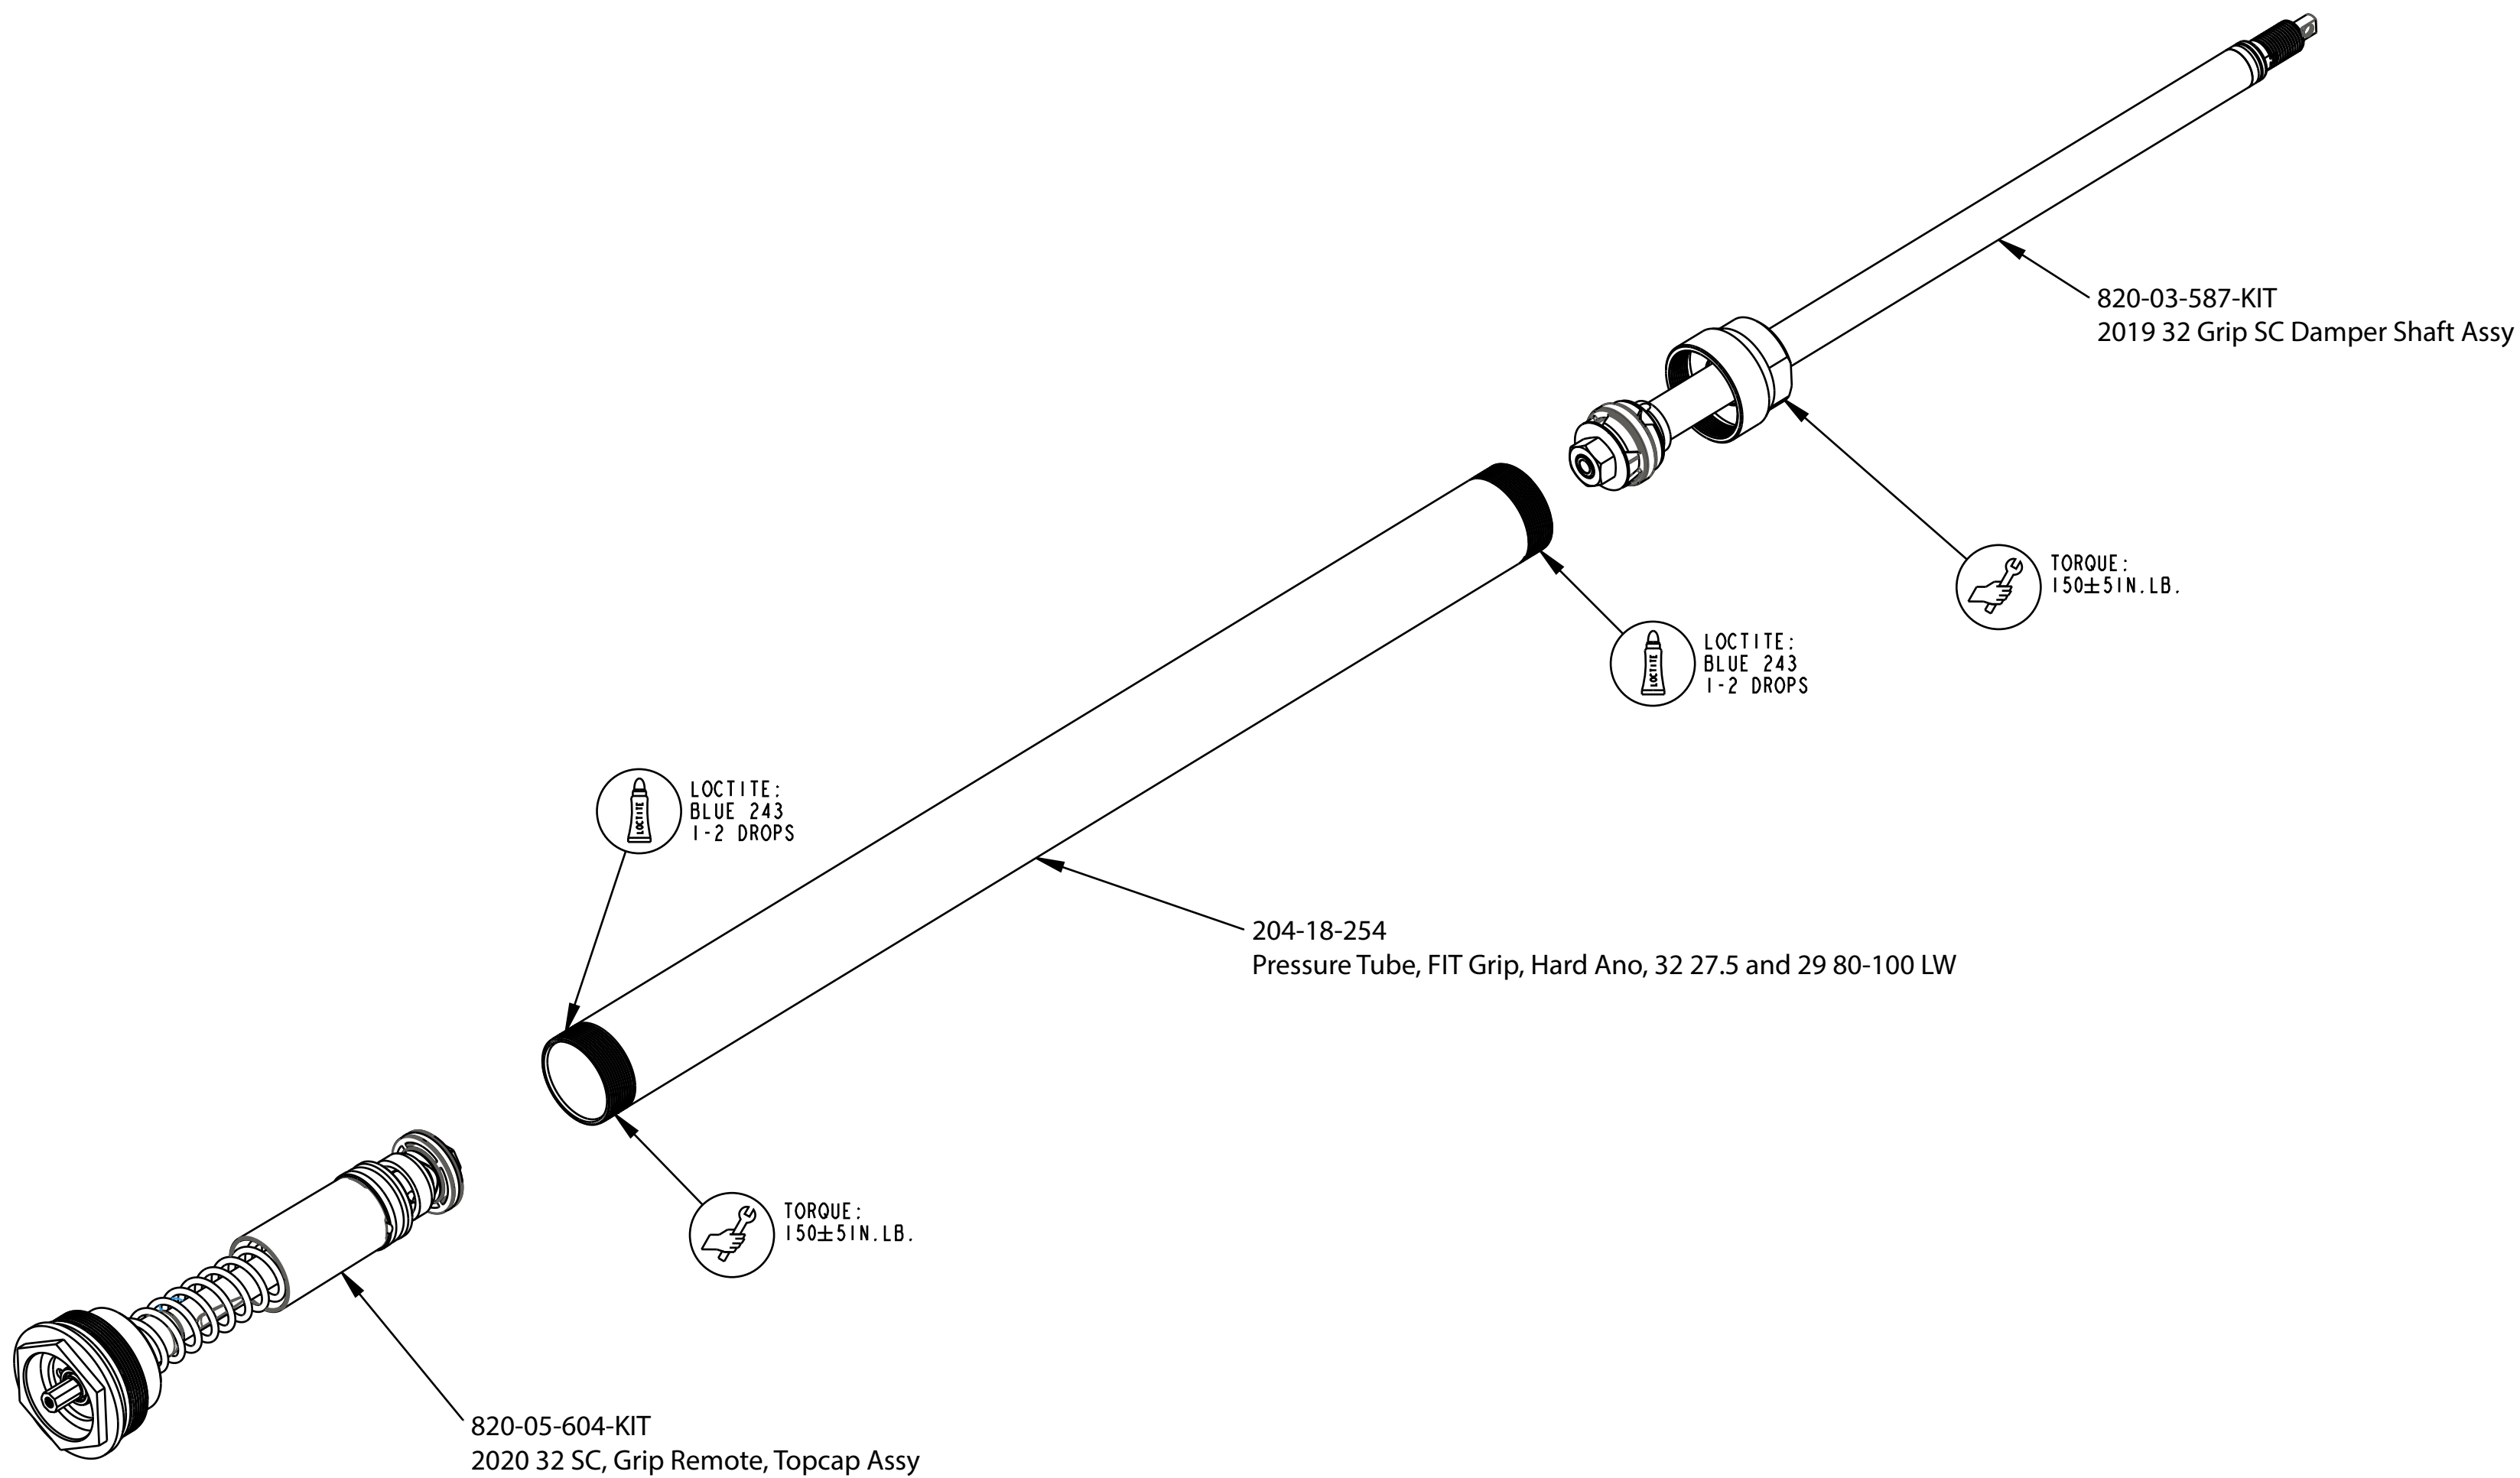

B

B

A

A

- PROPRIETARY -
 THIS DOCUMENT CONTAINS CONFIDENTIAL, PROPRIETARY INFORMATION
 THAT IS FOX PROPERTY. DO NOT DISCLOSE TO OR DUPLICATE
 FOR OTHERS EXCEPT AS AUTHORIZED BY FOX.

		FOX Factory, Inc.	Ph 831-768-1100
		130 Hangar Way, Watsonville, CA 95076 USA	Fax 831-768-9312
TITLE	2020 32 27.5in & 29in SC 80-100, Grip Remote Cart Assy		
SIZE	DWG. NO.		
C			
PLOT SCALE	0.75:1	SHEET 1 OF 1	