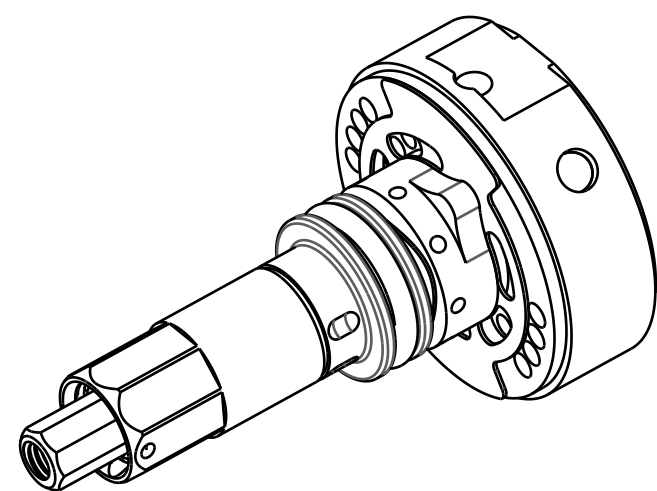

4

3

2

1

ENSURE SLOT ON BUTTERFLY VALVE (210-24-004) LINE UP WITH HOLES ON COMPRESSION PISTON (222-01-307)

FOX Factory, Inc. 130 Hangar Way, Watsonville, CA 95076 USA Ph 831-768-1100 Fax 831-768-9312	
TITLE	2017 FIT4 LIGHTWEIGHT TOP CAP PARTS
SIZE DWG. NO.	C 820-03-258-KIT
PLOT SCALE	2.00:1
SHEET 1 OF 1	