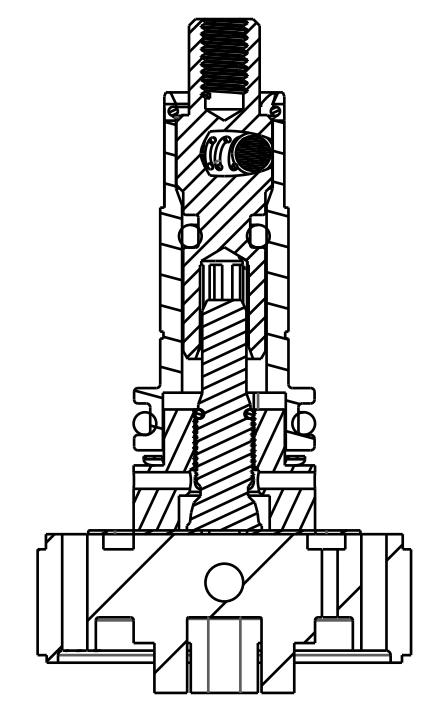

4

3

2

1

ENSURE SLOT ON BUTTERFLY VALVE (210-24-004) LINE UP WITH HOLES ON COMPRESSION PISTON (222-01-307)

FOX Factory, Inc. 130 Hangar Way, Watsonville, CA 95076 USA Ph 831-768-1100 Fax 831-768-9312	
TITLE	2017 FIT4 LIGHTWEIGHT TOP CAP PARTS
SIZE DWG. NO.	C 820-03-258-KIT
PLOT SCALE	2.00:1
SHEET 1 OF 1	