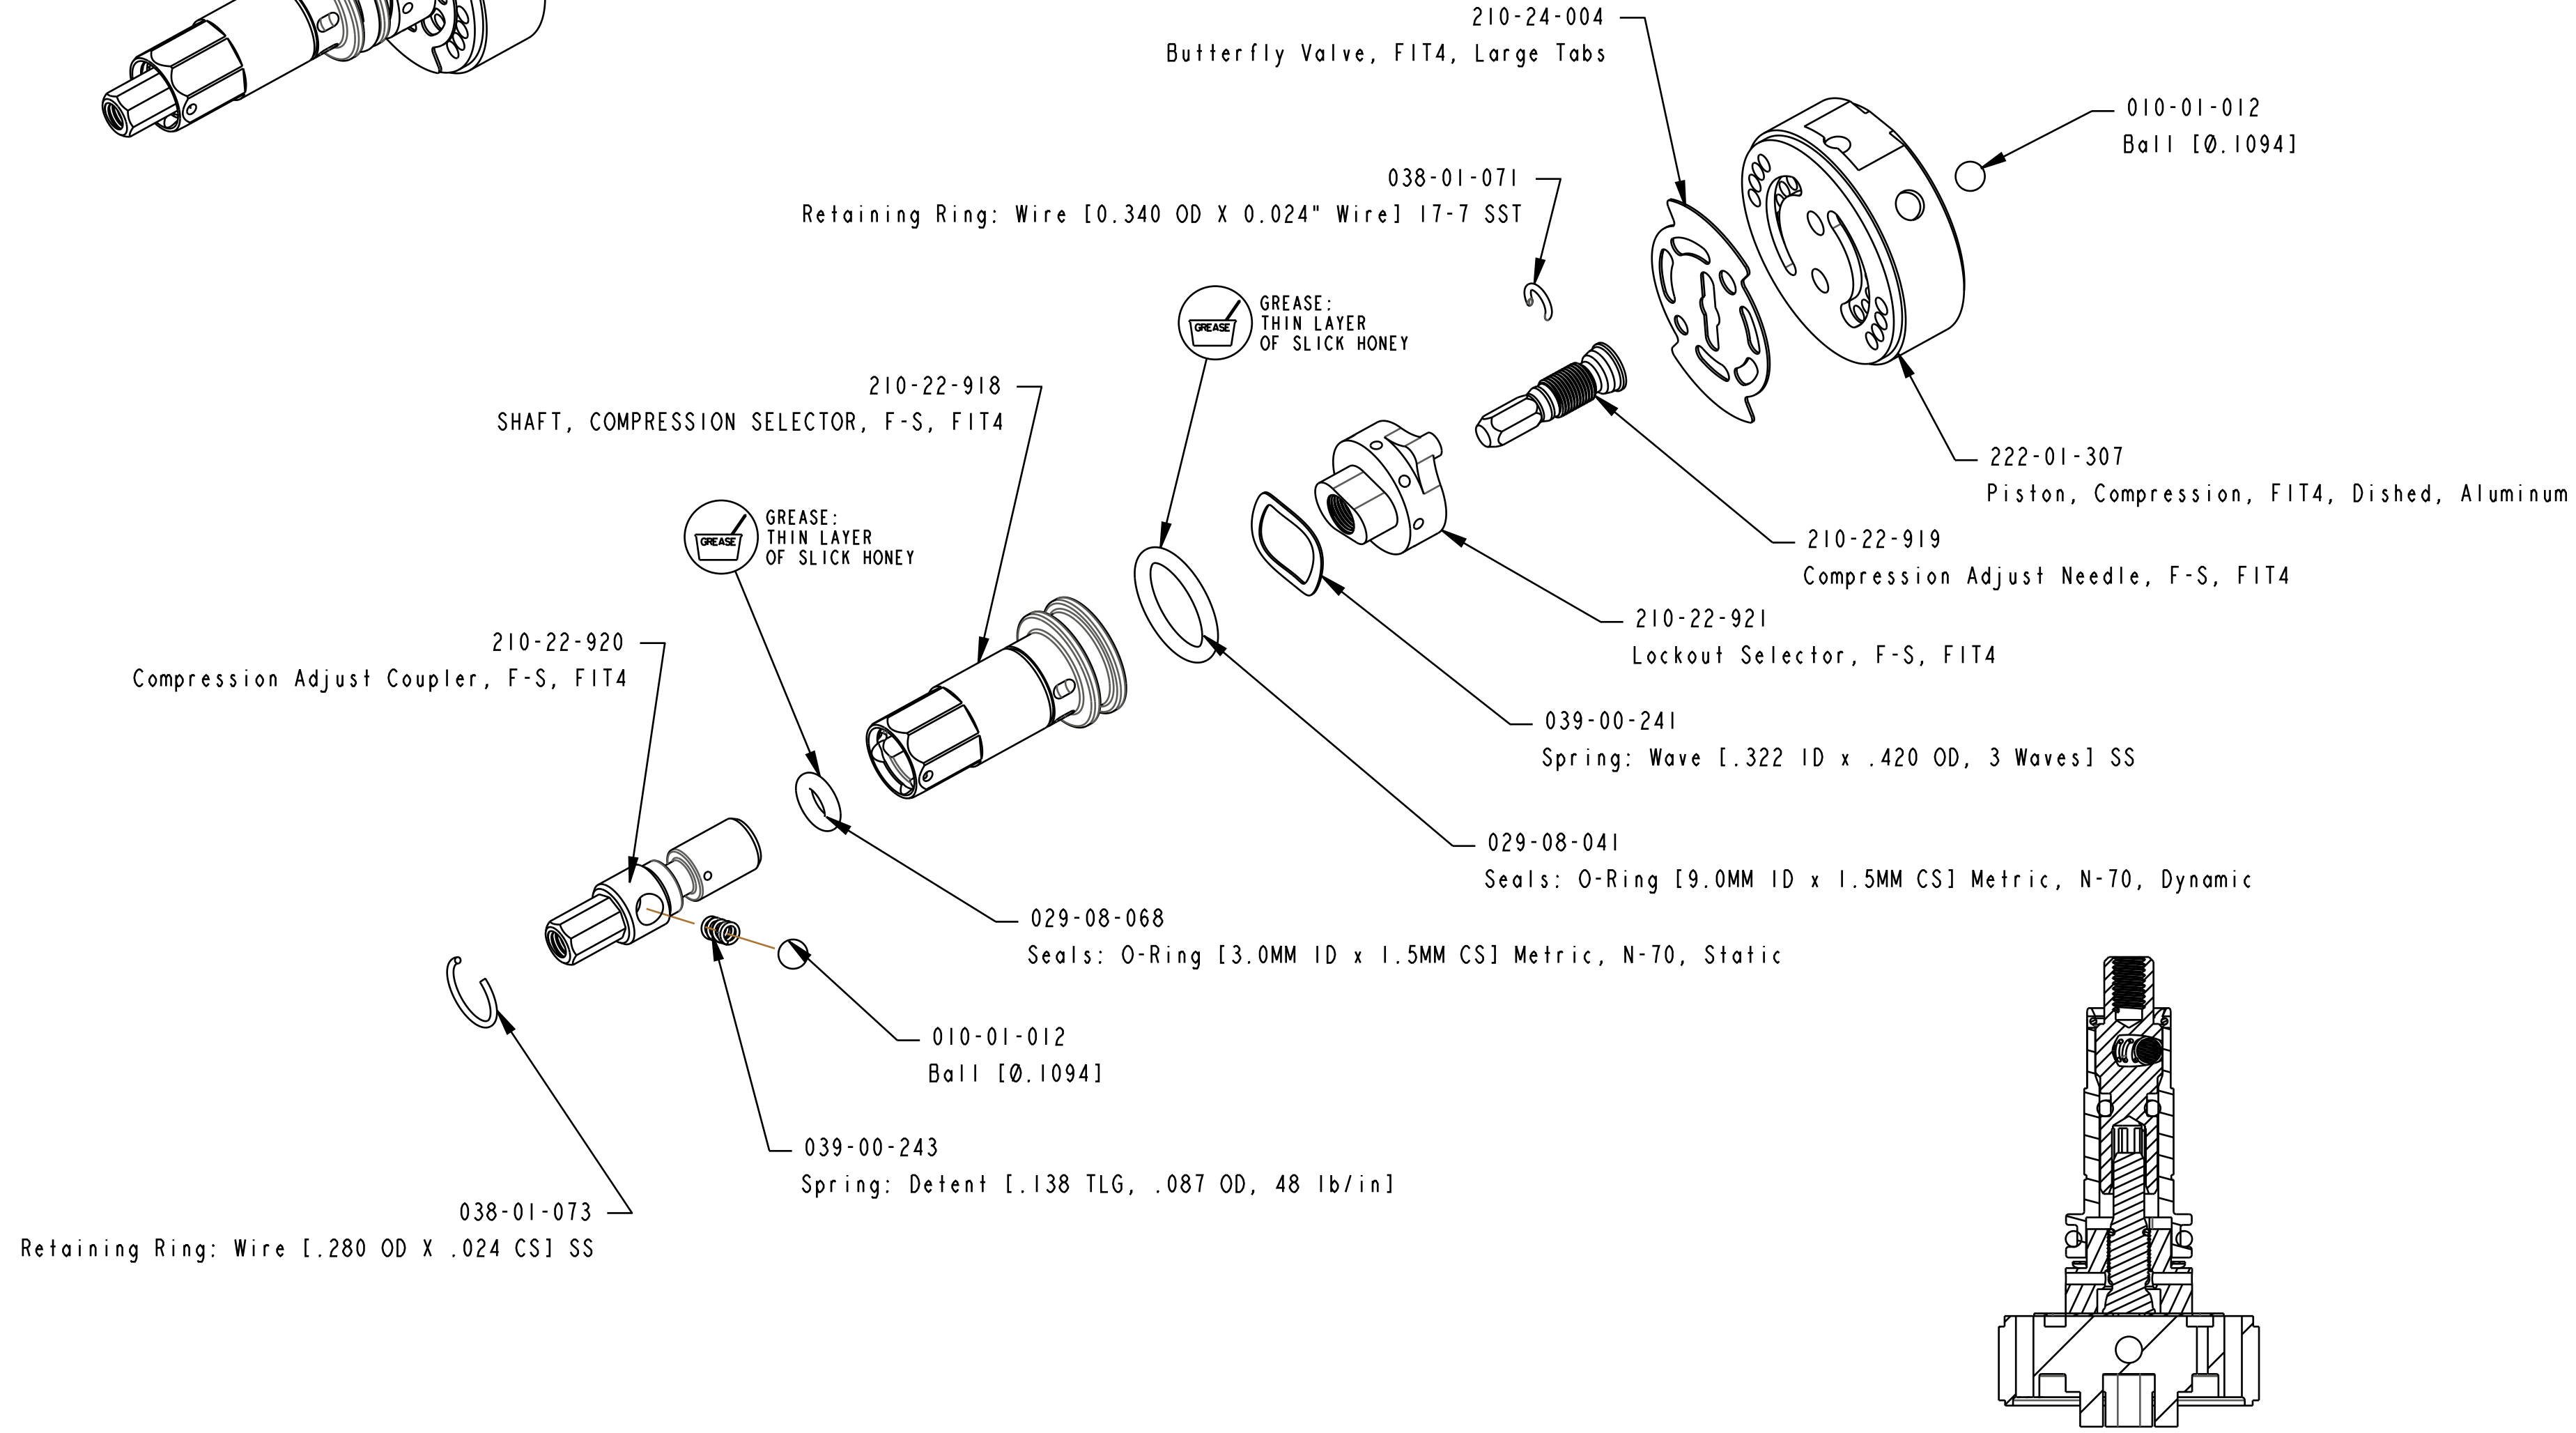

4

3

2

1

ENSURE SLOT ON BUTTERFLY VALVE (210-24-004) LINE UP WITH HOLES ON COMPRESSION PISTON (222-01-307)

FOX Factory, Inc. 130 Hangar Way, Watsonville, CA 95076 USA Ph 831-768-1100 Fax 831-768-9312	
TITLE	2017 FIT4 LIGHTWEIGHT TOP CAP PARTS
SIZE DWG. NO.	C 820-03-258-KIT
PLOT SCALE	2.00:1
SHEET 1 OF 1	