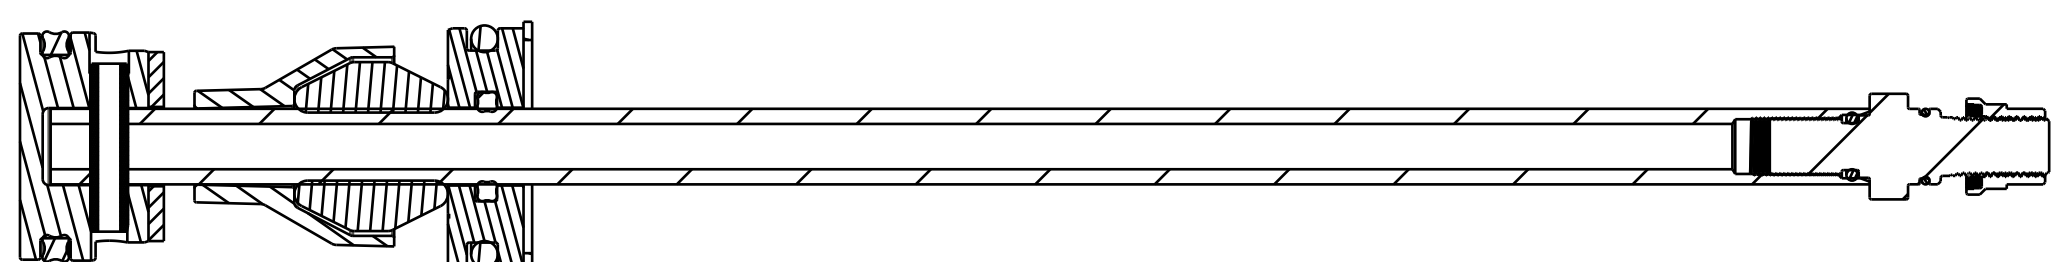

4

3

2

1

D

D

C

C

B

B

A

A

SECTION A-A

- PROPRIETARY -
THIS DOCUMENT CONTAINS CONFIDENTIAL, PROPRIETARY INFORMATION
THAT IS FOX PROPERTY. DO NOT DISCLOSE TO OR DUPLICATE
FOR OTHERS EXCEPT AS AUTHORIZED BY FOX.

FOX **FOX Factory, Inc.** Ph 831-768-1100
130 Hangar Way, Watsonville, CA 95076 USA Fax 831-768-9312

TITLE **2020 32 Rhythm FLOAT NA2
Air Spring Assemblies**

SIZE DWG. NO. **C**

PLOT SCALE | .00 : 1 | SHEET | OF | 1

4

3

2

1