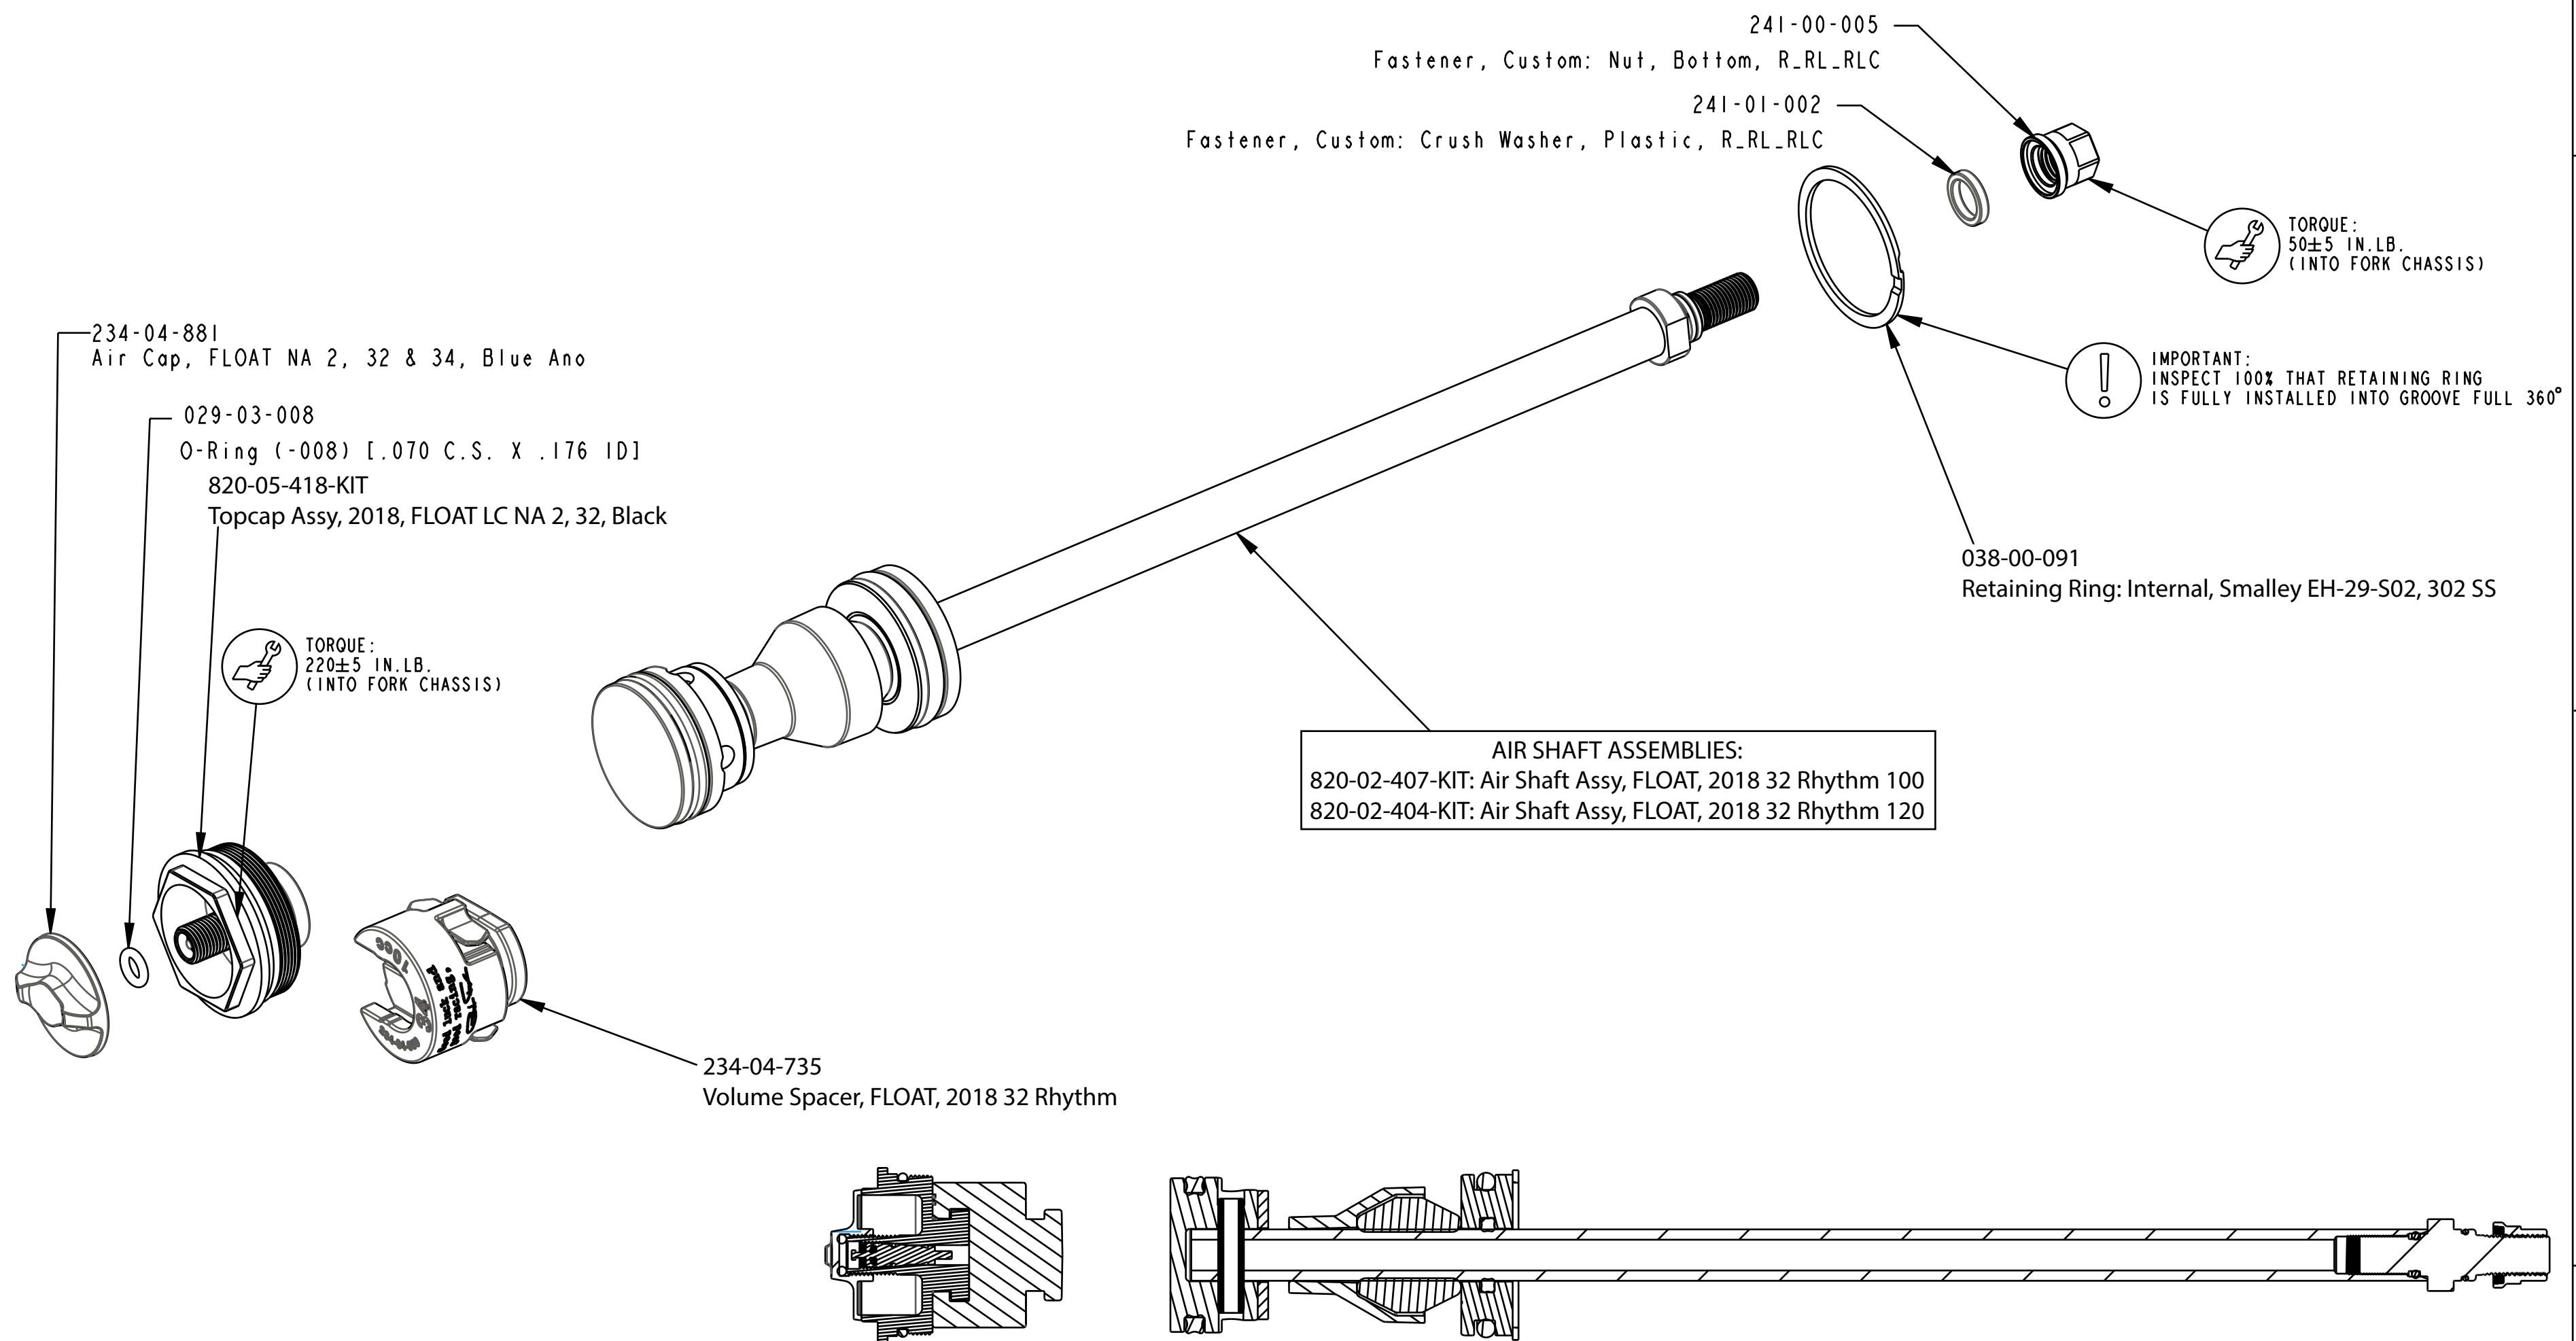

4

3

2

1

D

D

C

C

B

B

A

A

SECTION A-A

- PROPRIETARY -
THIS DOCUMENT CONTAINS CONFIDENTIAL, PROPRIETARY INFORMATION
THAT IS FOX PROPERTY. DO NOT DISCLOSE TO OR DUPLICATE
FOR OTHERS EXCEPT AS AUTHORIZED BY FOX.

FOX **FOX Factory, Inc.** Ph 831-768-1100
130 Hangar Way, Watsonville, CA 95076 USA Fax 831-768-9312

TITLE **2020 32 Rhythm FLOAT NA2
Air Spring Assemblies**

SIZE DWG. NO. **C**

PLOT SCALE | .00 : 1 | SHEET | OF | 1

4

3

2

1