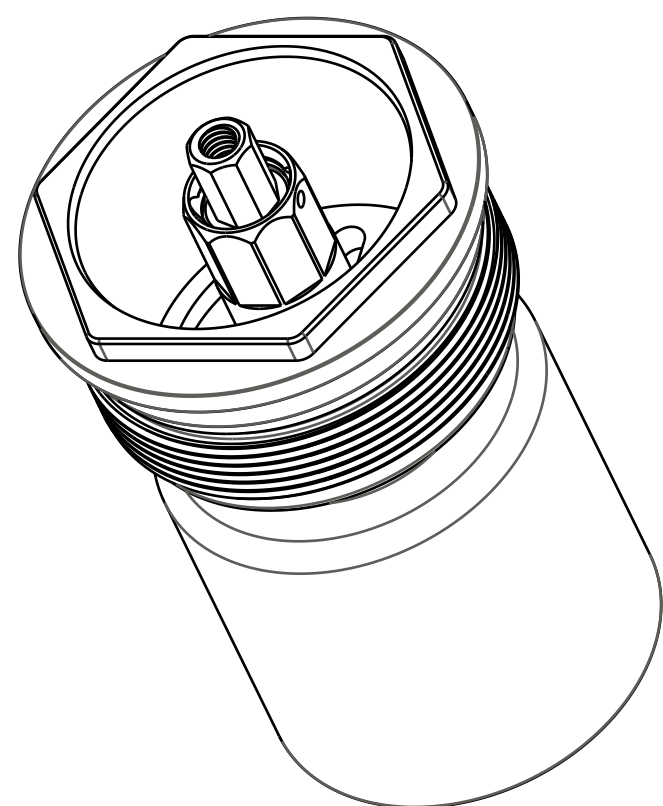

4

3

2

1

820-03-258-KIT
2017 FIT4 Lightweight Top Cap Parts

820-03-613-KIT
2020 FIT4 Compression Valving Assy, 8mm Shaft

029-03-022-A
Seals: O-Ring [(-022) .070 C.S. X 0.989 ID] Standard, N-70, Static

Body, Topcap, 32, 2020 FIT4, Black Ano