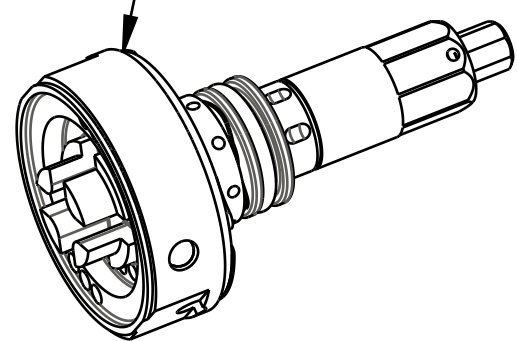

4

3

2

1

820-03-258-KIT
2017 FIT4 Lightweight Top Cap Parts

820-03-613-KIT
2020 FIT4 Compression Valving Assy, 8mm Shaft

029-03-022-A
Seals: O-Ring [(-022) .070 C.S. X 0.989 ID] Standard, N-70, Static

Body, Topcap, 32, 2020 FIT4, Black Ano