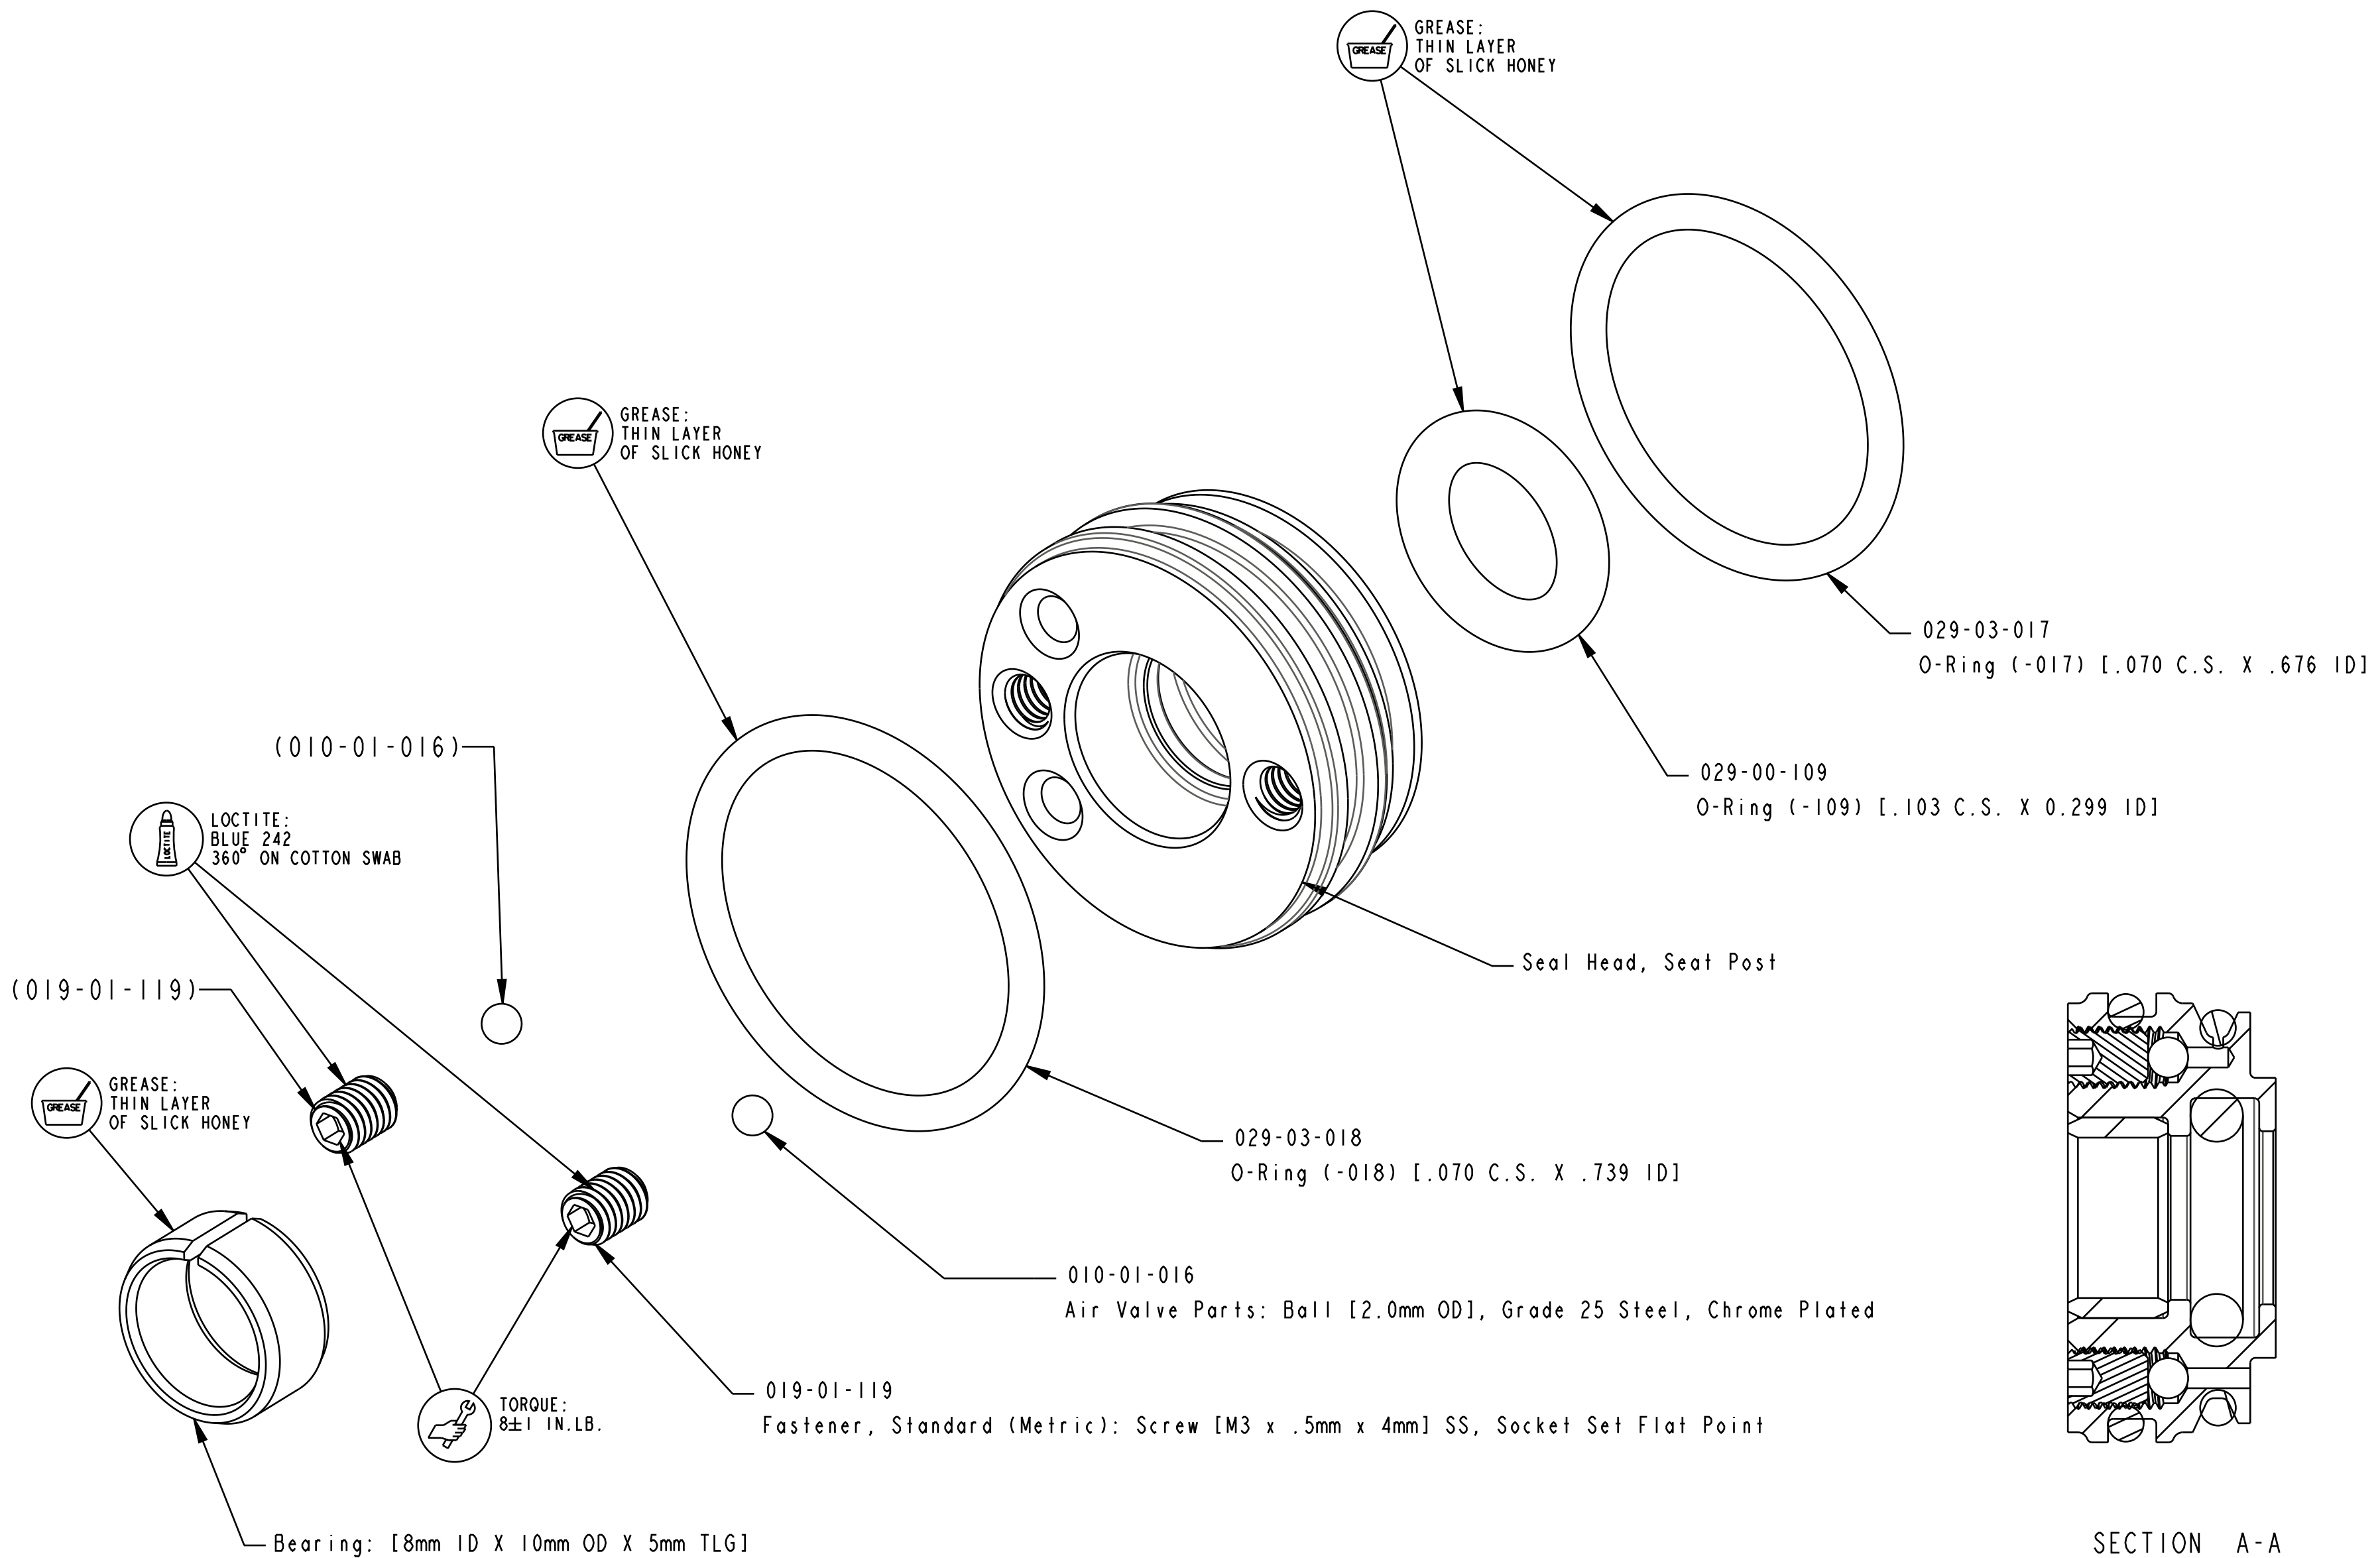

4

3

2

1

D

D

C

C

B

B

A

A

SECTION A-A

- PROPRIETARY -  
THIS DOCUMENT CONTAINS CONFIDENTIAL, PROPRIETARY INFORMATION  
THAT IS FOX PROPERTY. DO NOT DISCLOSE TO OR DUPLICATE  
FOR OTHERS EXCEPT AS AUTHORIZED BY FOX.

		<b>FOX Factory, Inc.</b>	Ph 831-768-1100
130 Hangar Way, Watsonville, CA 95076 USA		Fax 831-768-9312	
TITLE Seal Head, Seat Post, CI Assy			
SIZE C	DWG. NO.	825-03-007-KIT	
PLOT SCALE	4:1	SHEET 1 OF 1	