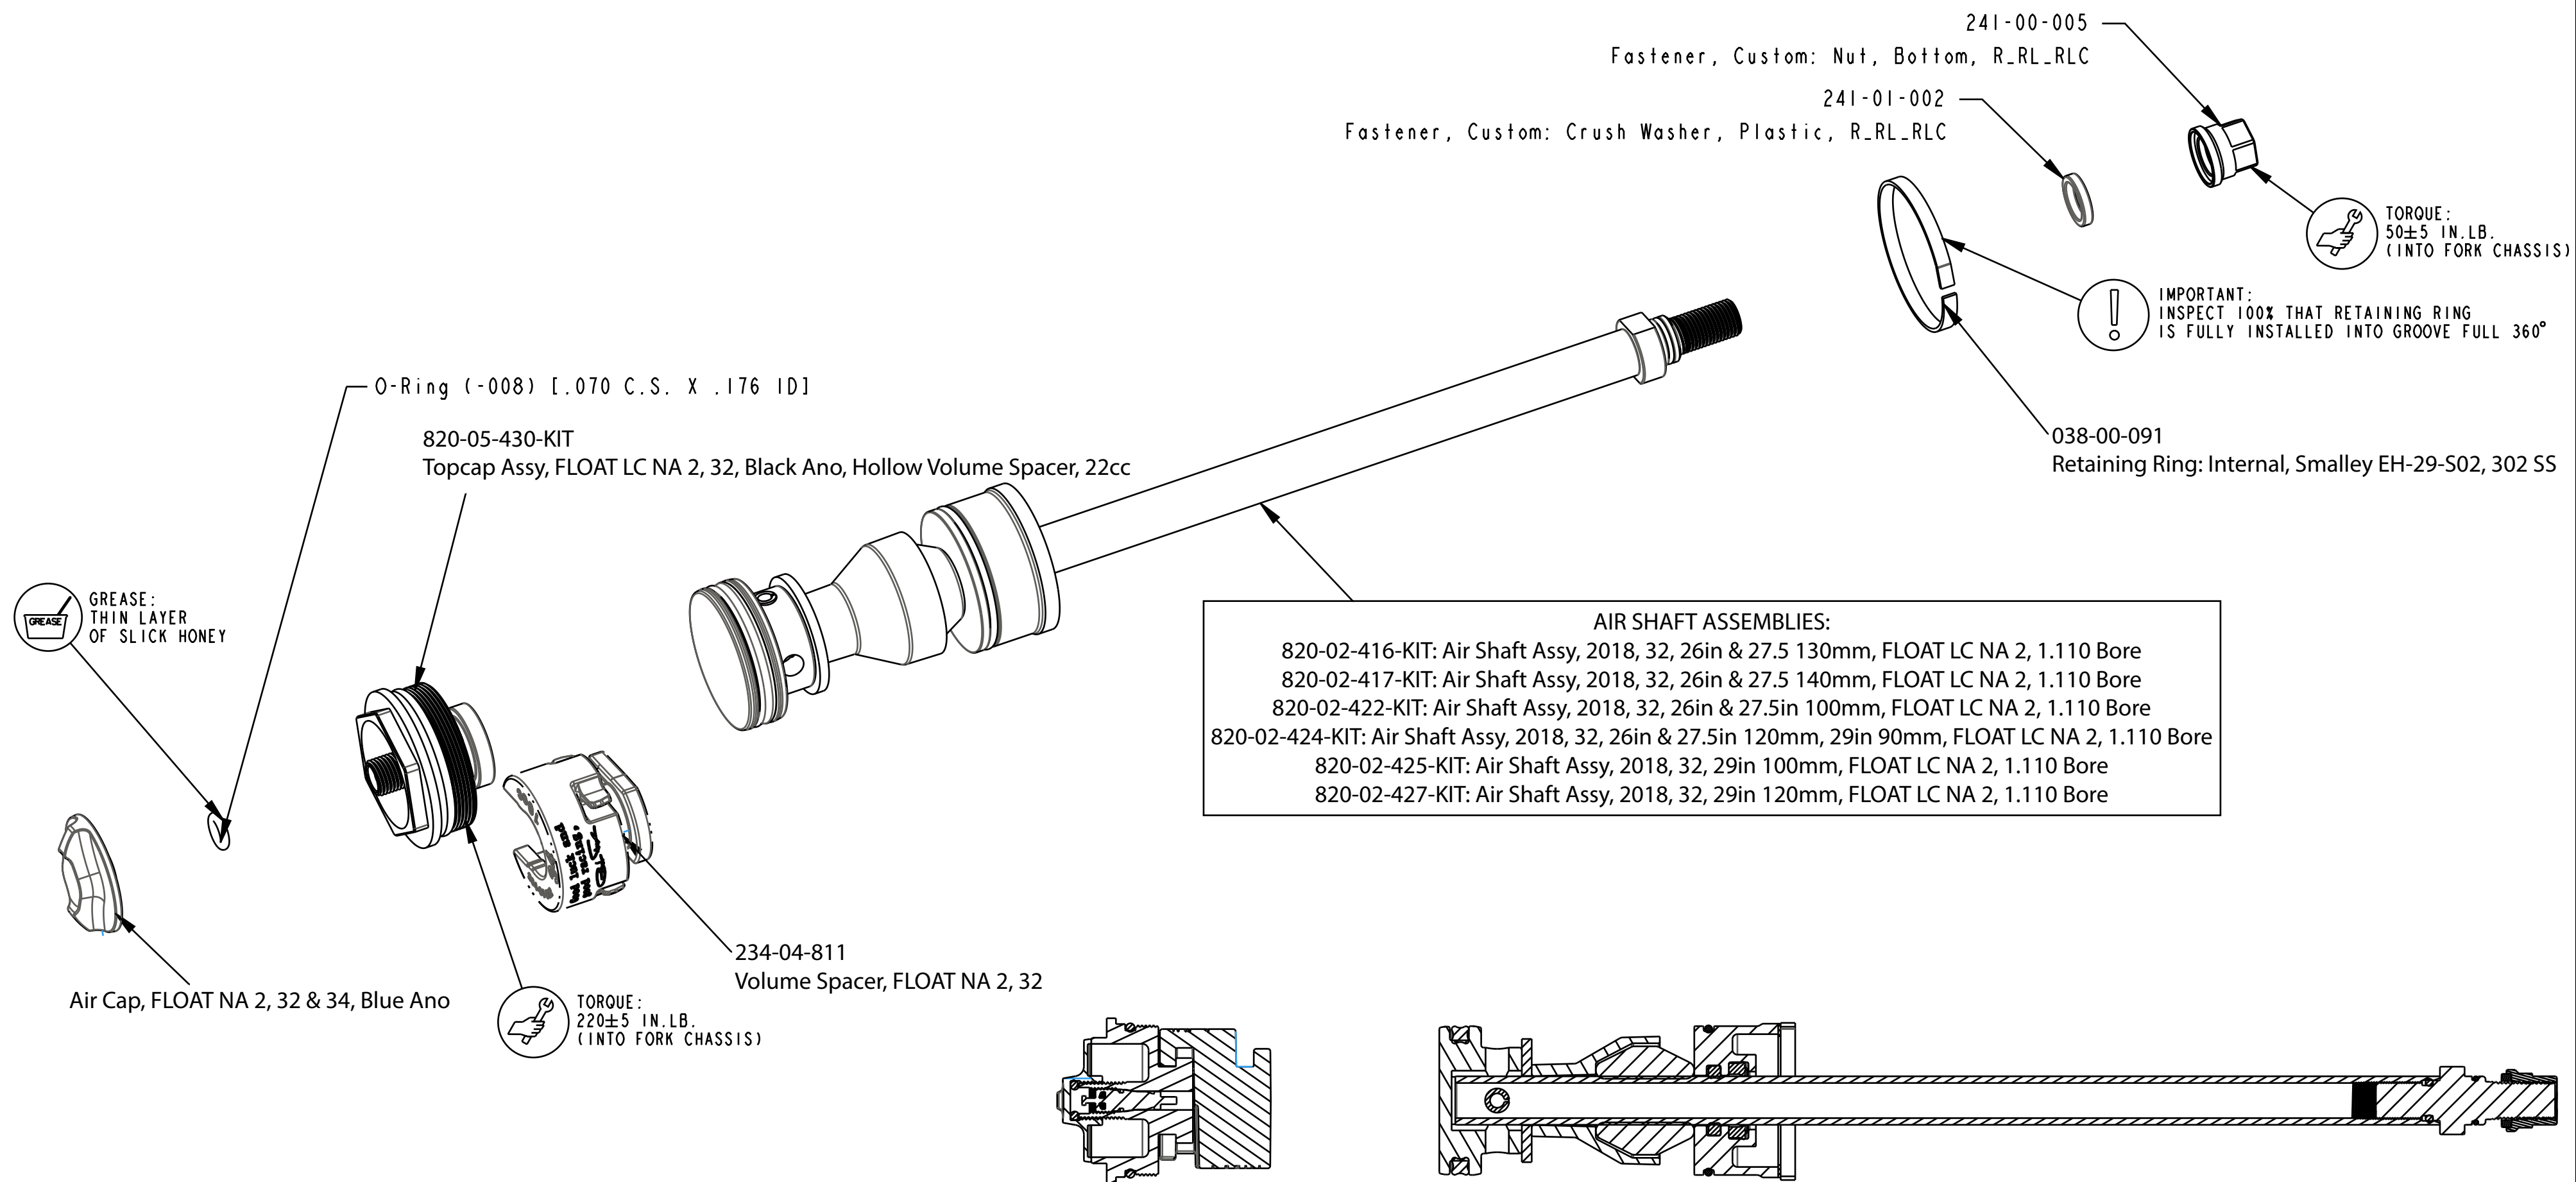

B

B

A

A

SECTION A-A

- PROPRIETARY -
THIS DOCUMENT CONTAINS CONFIDENTIAL, PROPRIETARY INFORMATION
THAT IS FOX PROPERTY. DO NOT DISCLOSE TO OR DUPLICATE
FOR OTHERS EXCEPT AS AUTHORIZED BY FOX.

	FOX Factory, Inc.		Ph 831-768-1100 Fax 831-768-9312
	130 Hangar Way, Watsonville, CA 95076 USA		
TITLE			
2021 32 FLOAT NA2			
AIR SPRING ASSEMBLIES			
SIZE DWG. NO.			
C			
PLOT SCALE .00 : 1		SHEET OF	