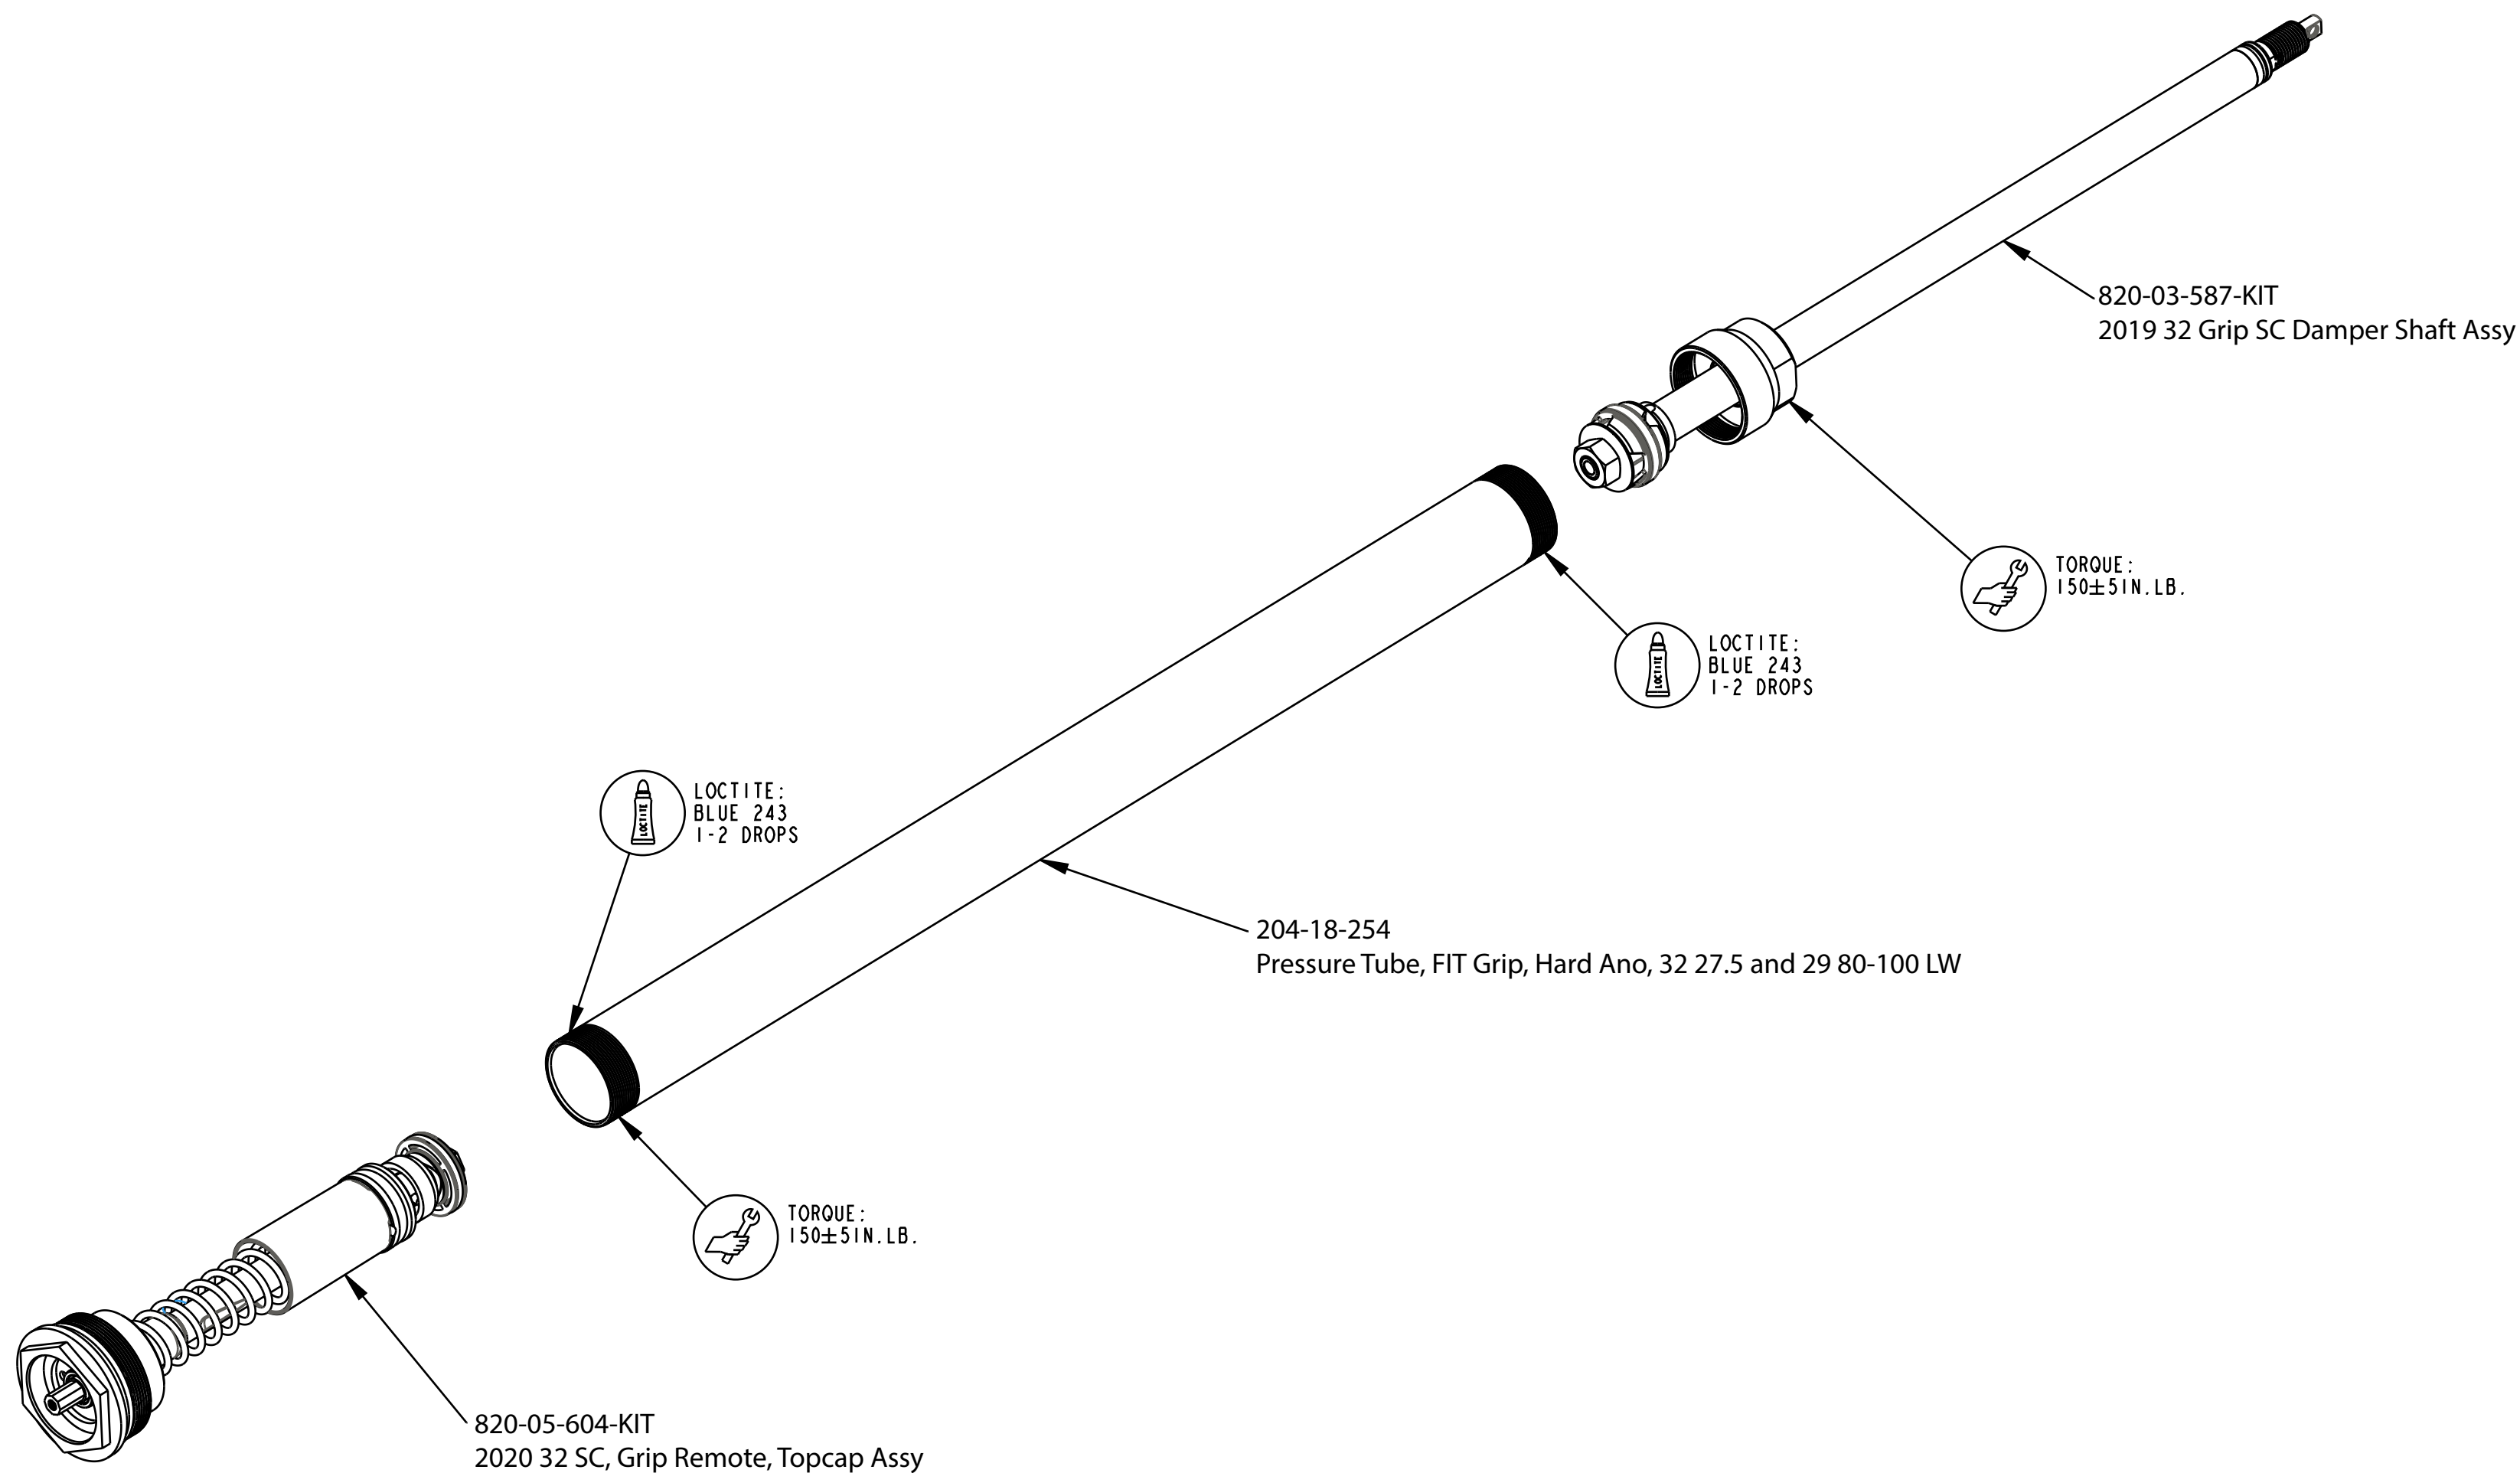

B

B

A

A

- PROPRIETARY -
THIS DOCUMENT CONTAINS CONFIDENTIAL, PROPRIETARY INFORMATION
THAT IS FOX PROPERTY. DO NOT DISCLOSE TO OR DUPLICATE
FOR OTHERS EXCEPT AS AUTHORIZED BY FOX.

		FOX Factory, Inc.	Ph 831-768-1100
		130 Hangar Way, Watsonville, CA 95076 USA	Fax 831-768-9312
TITLE		2020 32 27.5in & 29in SC 80-100, Grip Remote Cart Assy	
SIZE	DWG. NO.		
C			
PLOT SCALE 0.75:1		SHEET 1 OF 1	