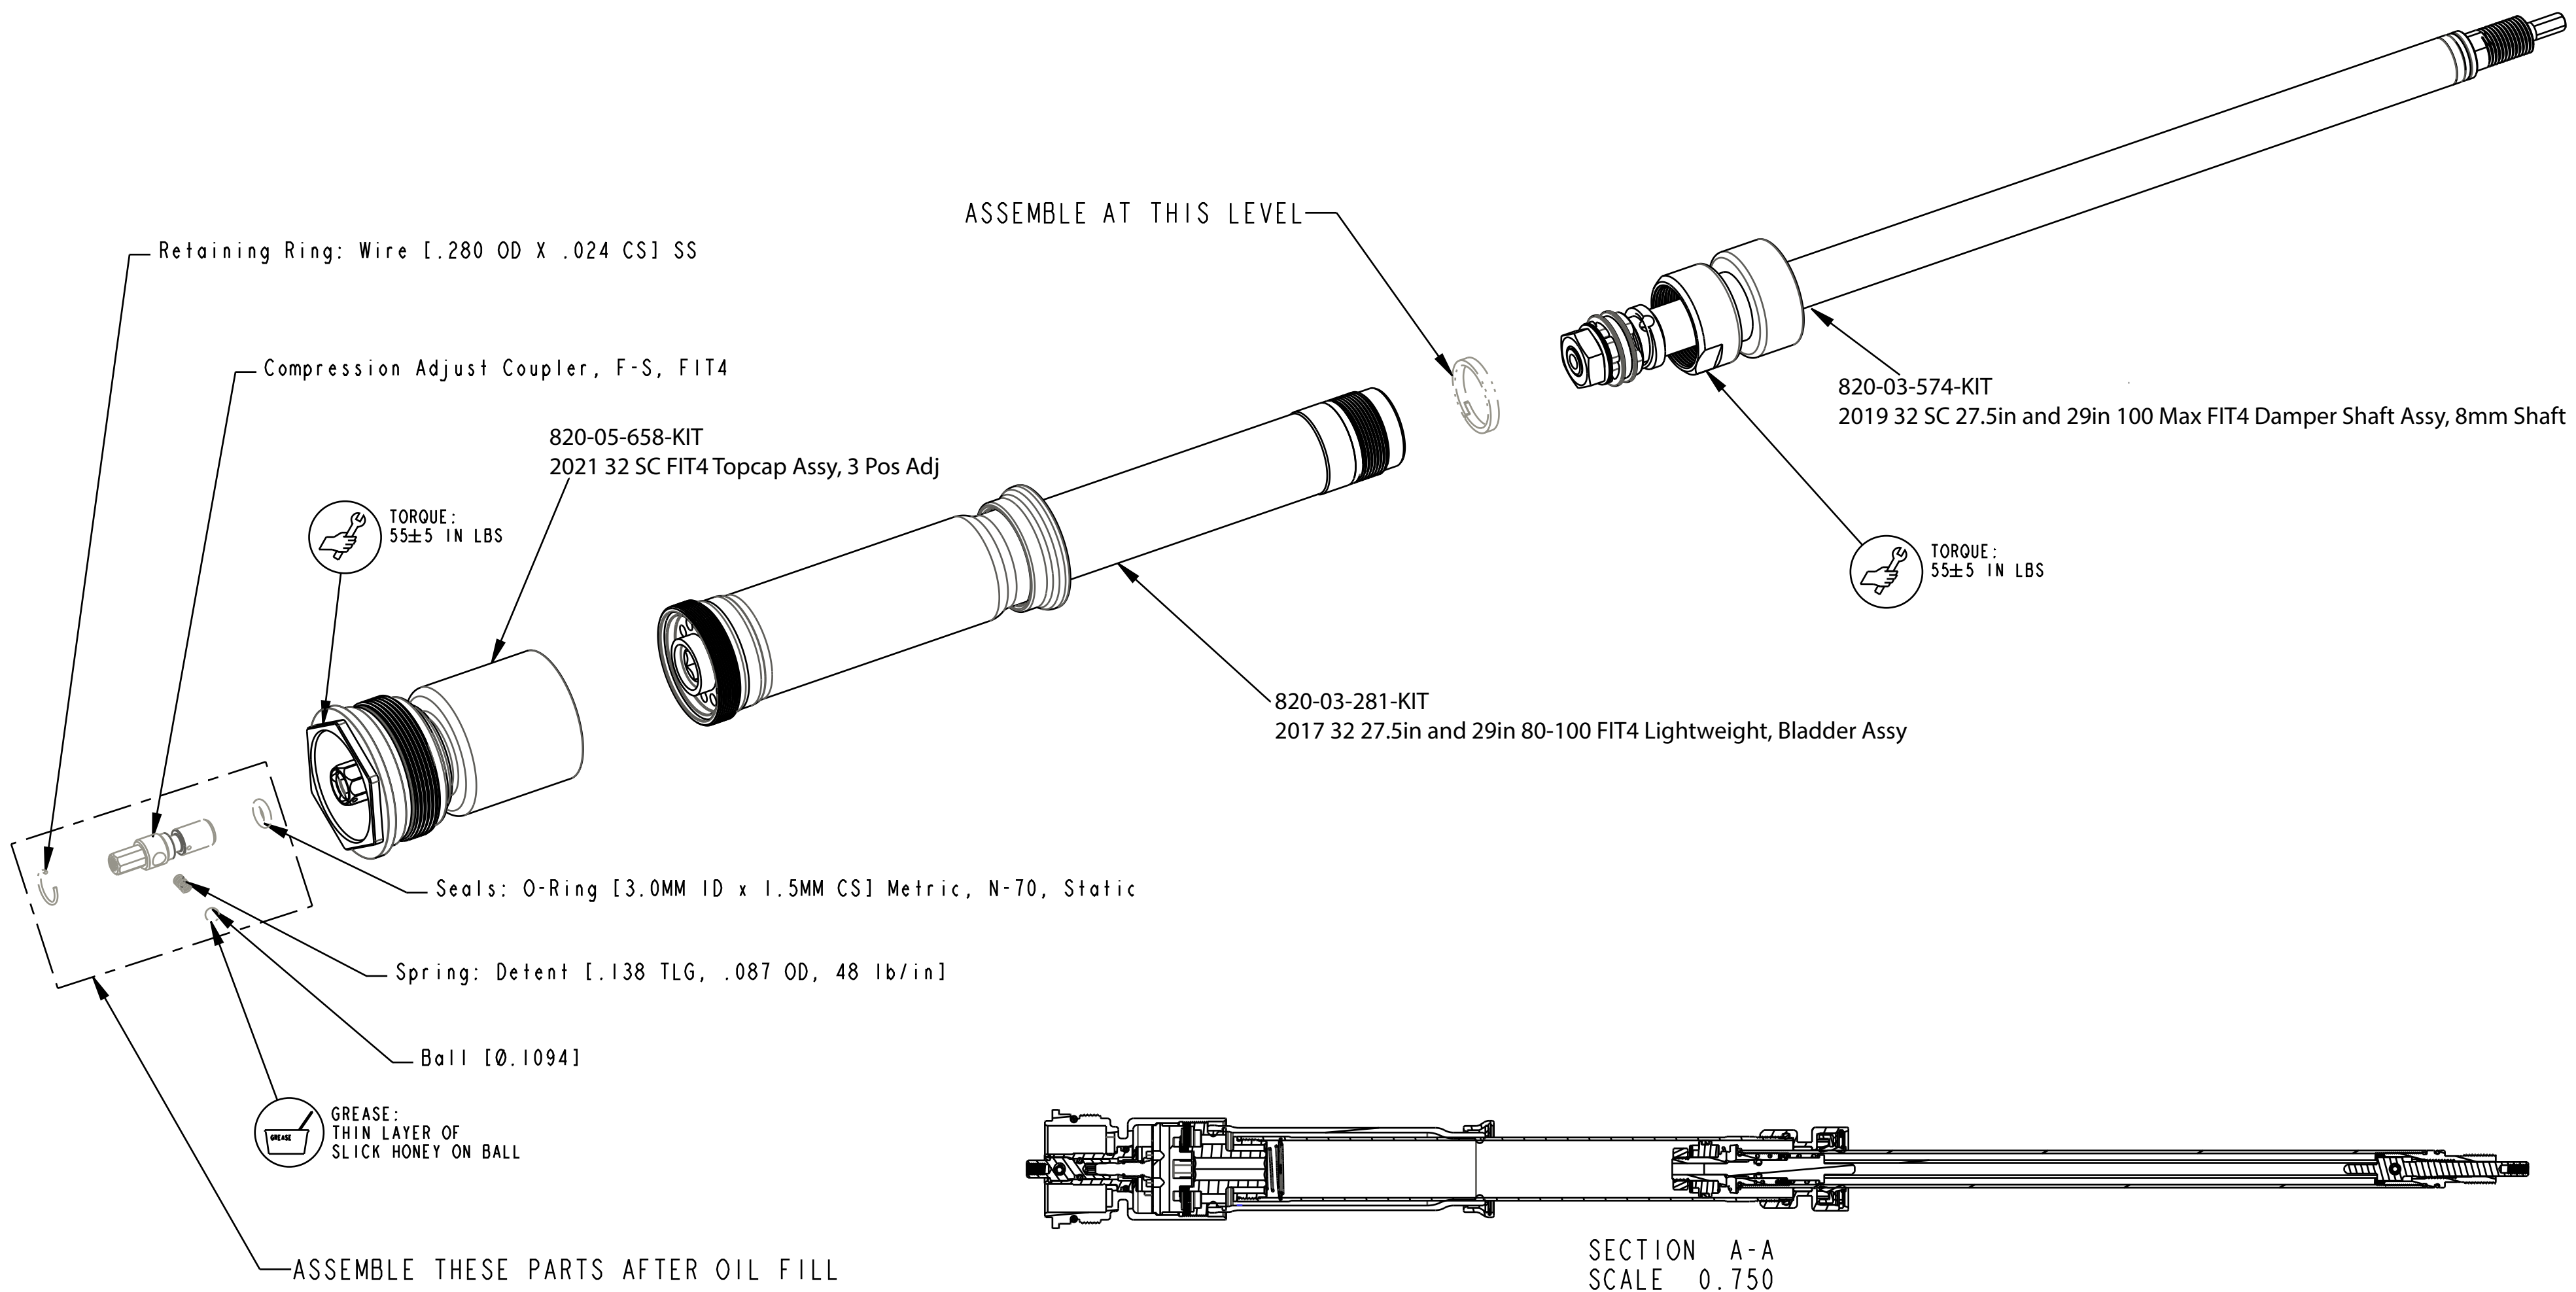

B

B

A

A

- PROPRIETARY -
THIS DOCUMENT CONTAINS CONFIDENTIAL, PROPRIETARY INFORMATION
THAT IS FOX PROPERTY. DO NOT DISCLOSE TO OR DUPLICATE
FOR OTHERS EXCEPT AS AUTHORIZED BY FOX.

FOX		FOX Factory, Inc.	Ph 831-768-1100
		130 Hangar Way, Watsonville, CA 95076 USA	Fax 831-768-9312
TITLE			
2021 32 SC 27.5in and 29in			
100 Max FIT4 3 Pos Adj Cart Assy			
SIZE DWG. NO.			
C			
PLOT SCALE 1.0:1		SHEET 1 OF 1	