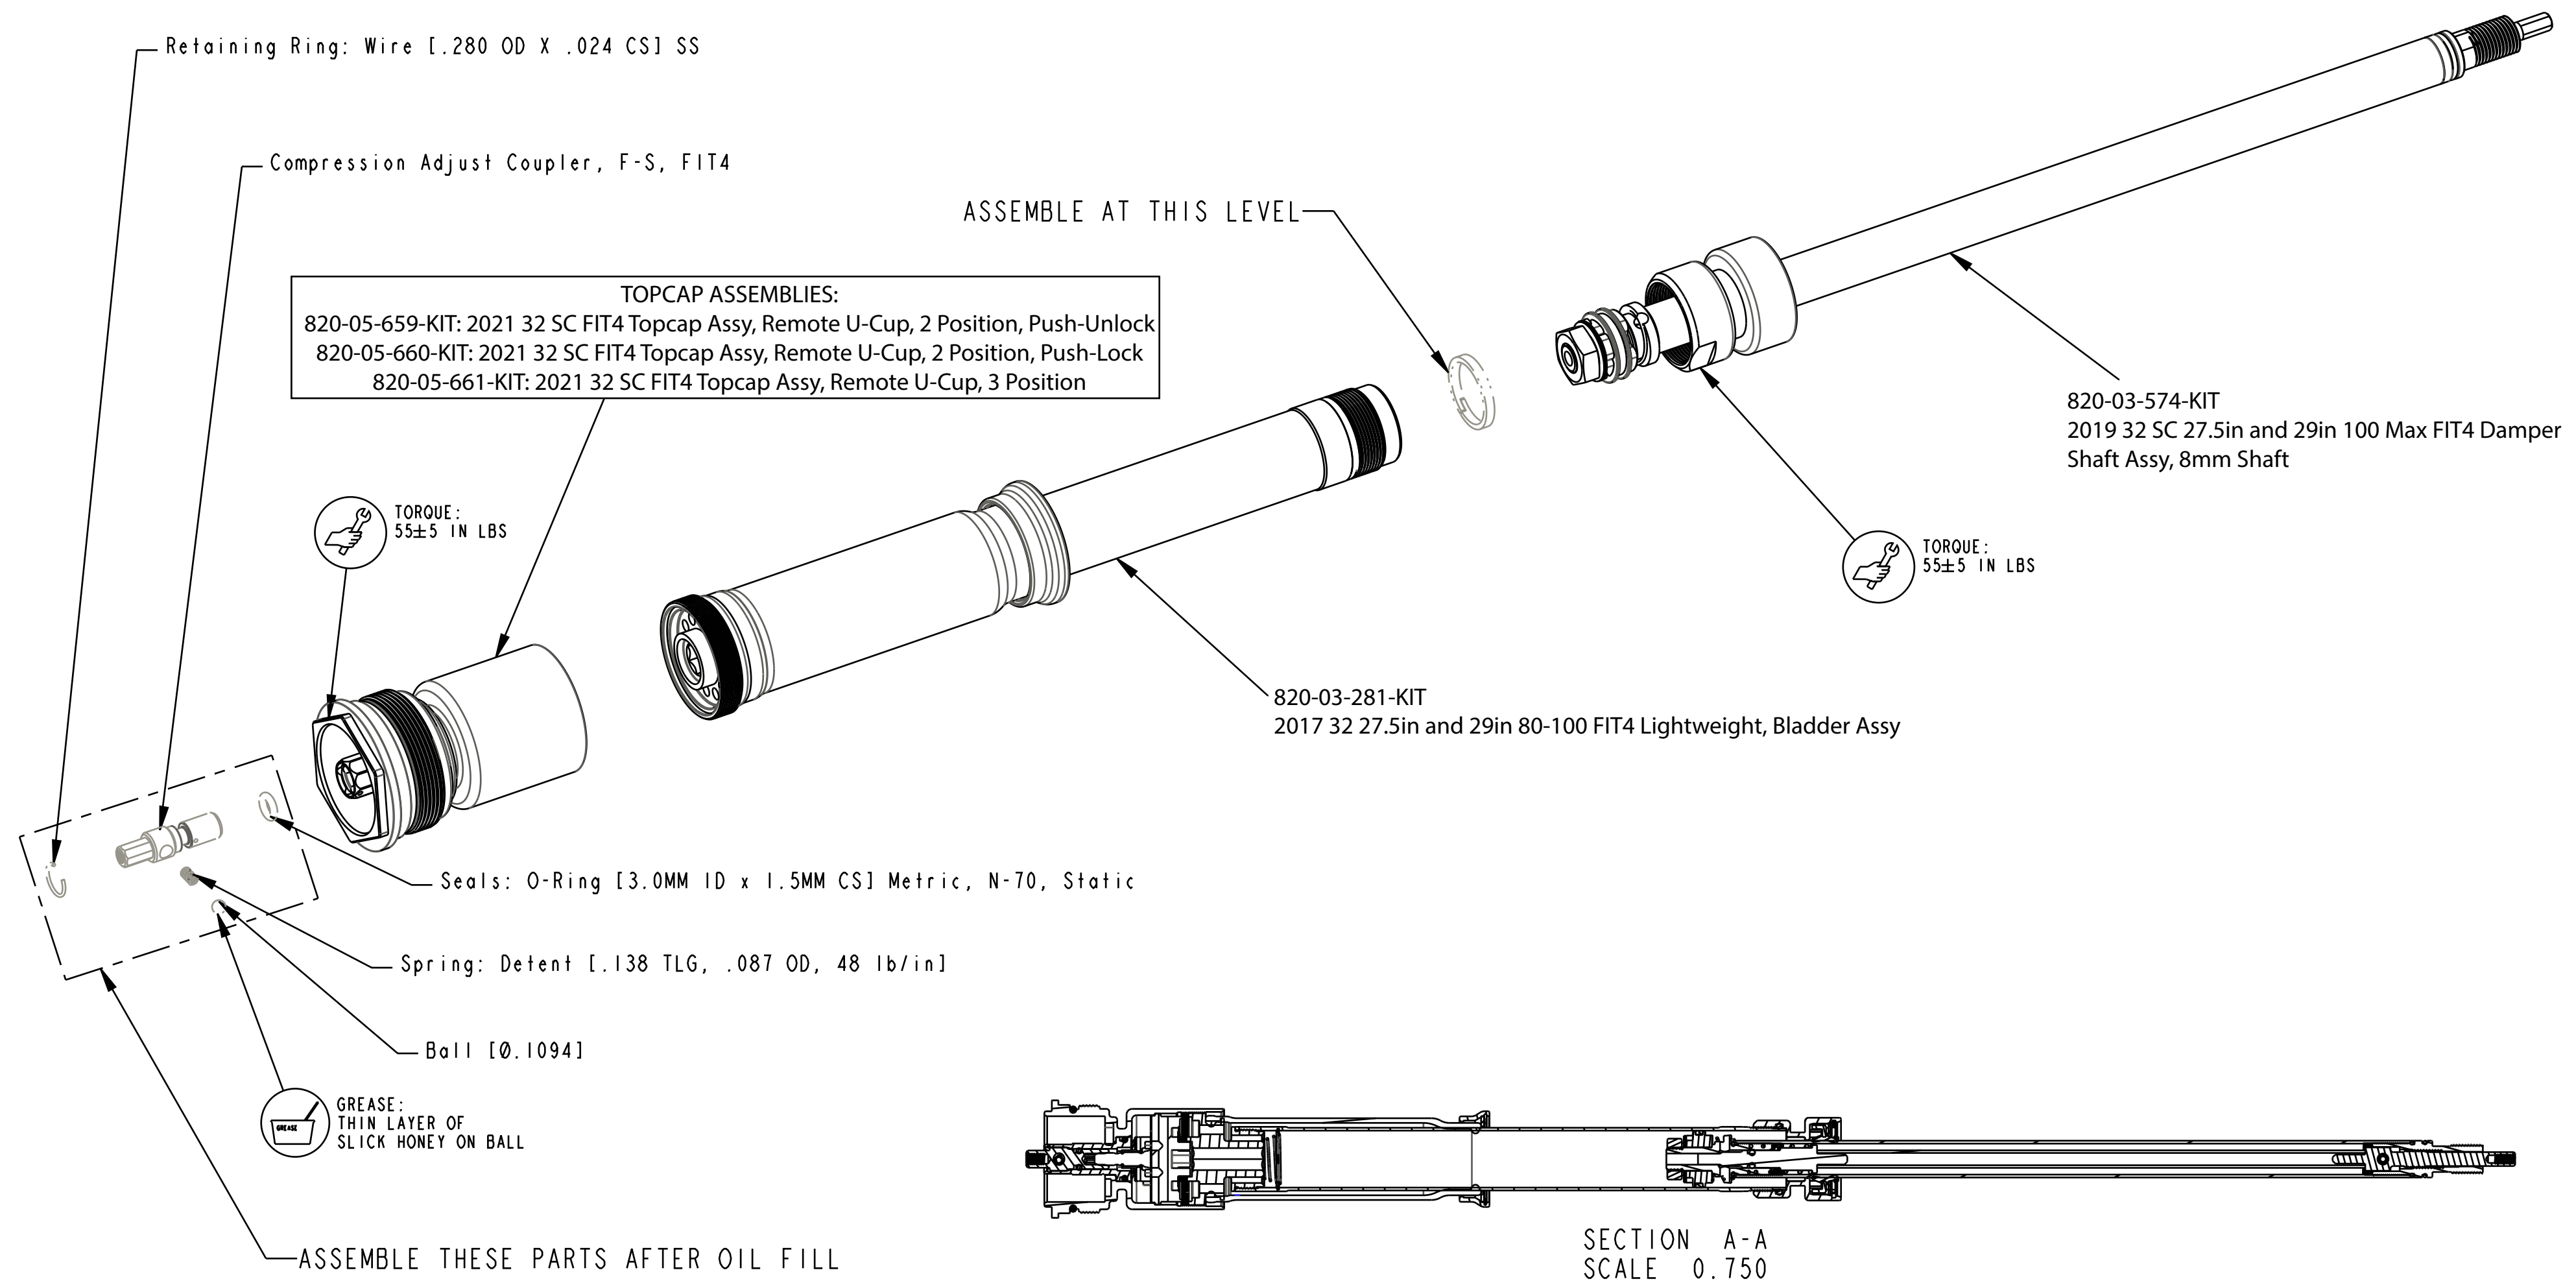

B

B

A

A

- PROPRIETARY -  
 THIS DOCUMENT CONTAINS CONFIDENTIAL, PROPRIETARY INFORMATION  
 THAT IS FOX PROPERTY. DO NOT DISCLOSE TO OR DUPLICATE  
 FOR OTHERS EXCEPT AS AUTHORIZED BY FOX.

		<b>FOX Factory, Inc.</b>	Ph 831-768-1100
		130 Hangar Way, Watsonville, CA 95076 USA	Fax 831-768-9312
TITLE			
2021 32 SC FIT4 REMOTE CARTRIDGE ASSEMBLIES			
SIZE DWG. NO.			
<b>C</b>			
PLOT SCALE 1.0:1		SHEET 1 OF 1	