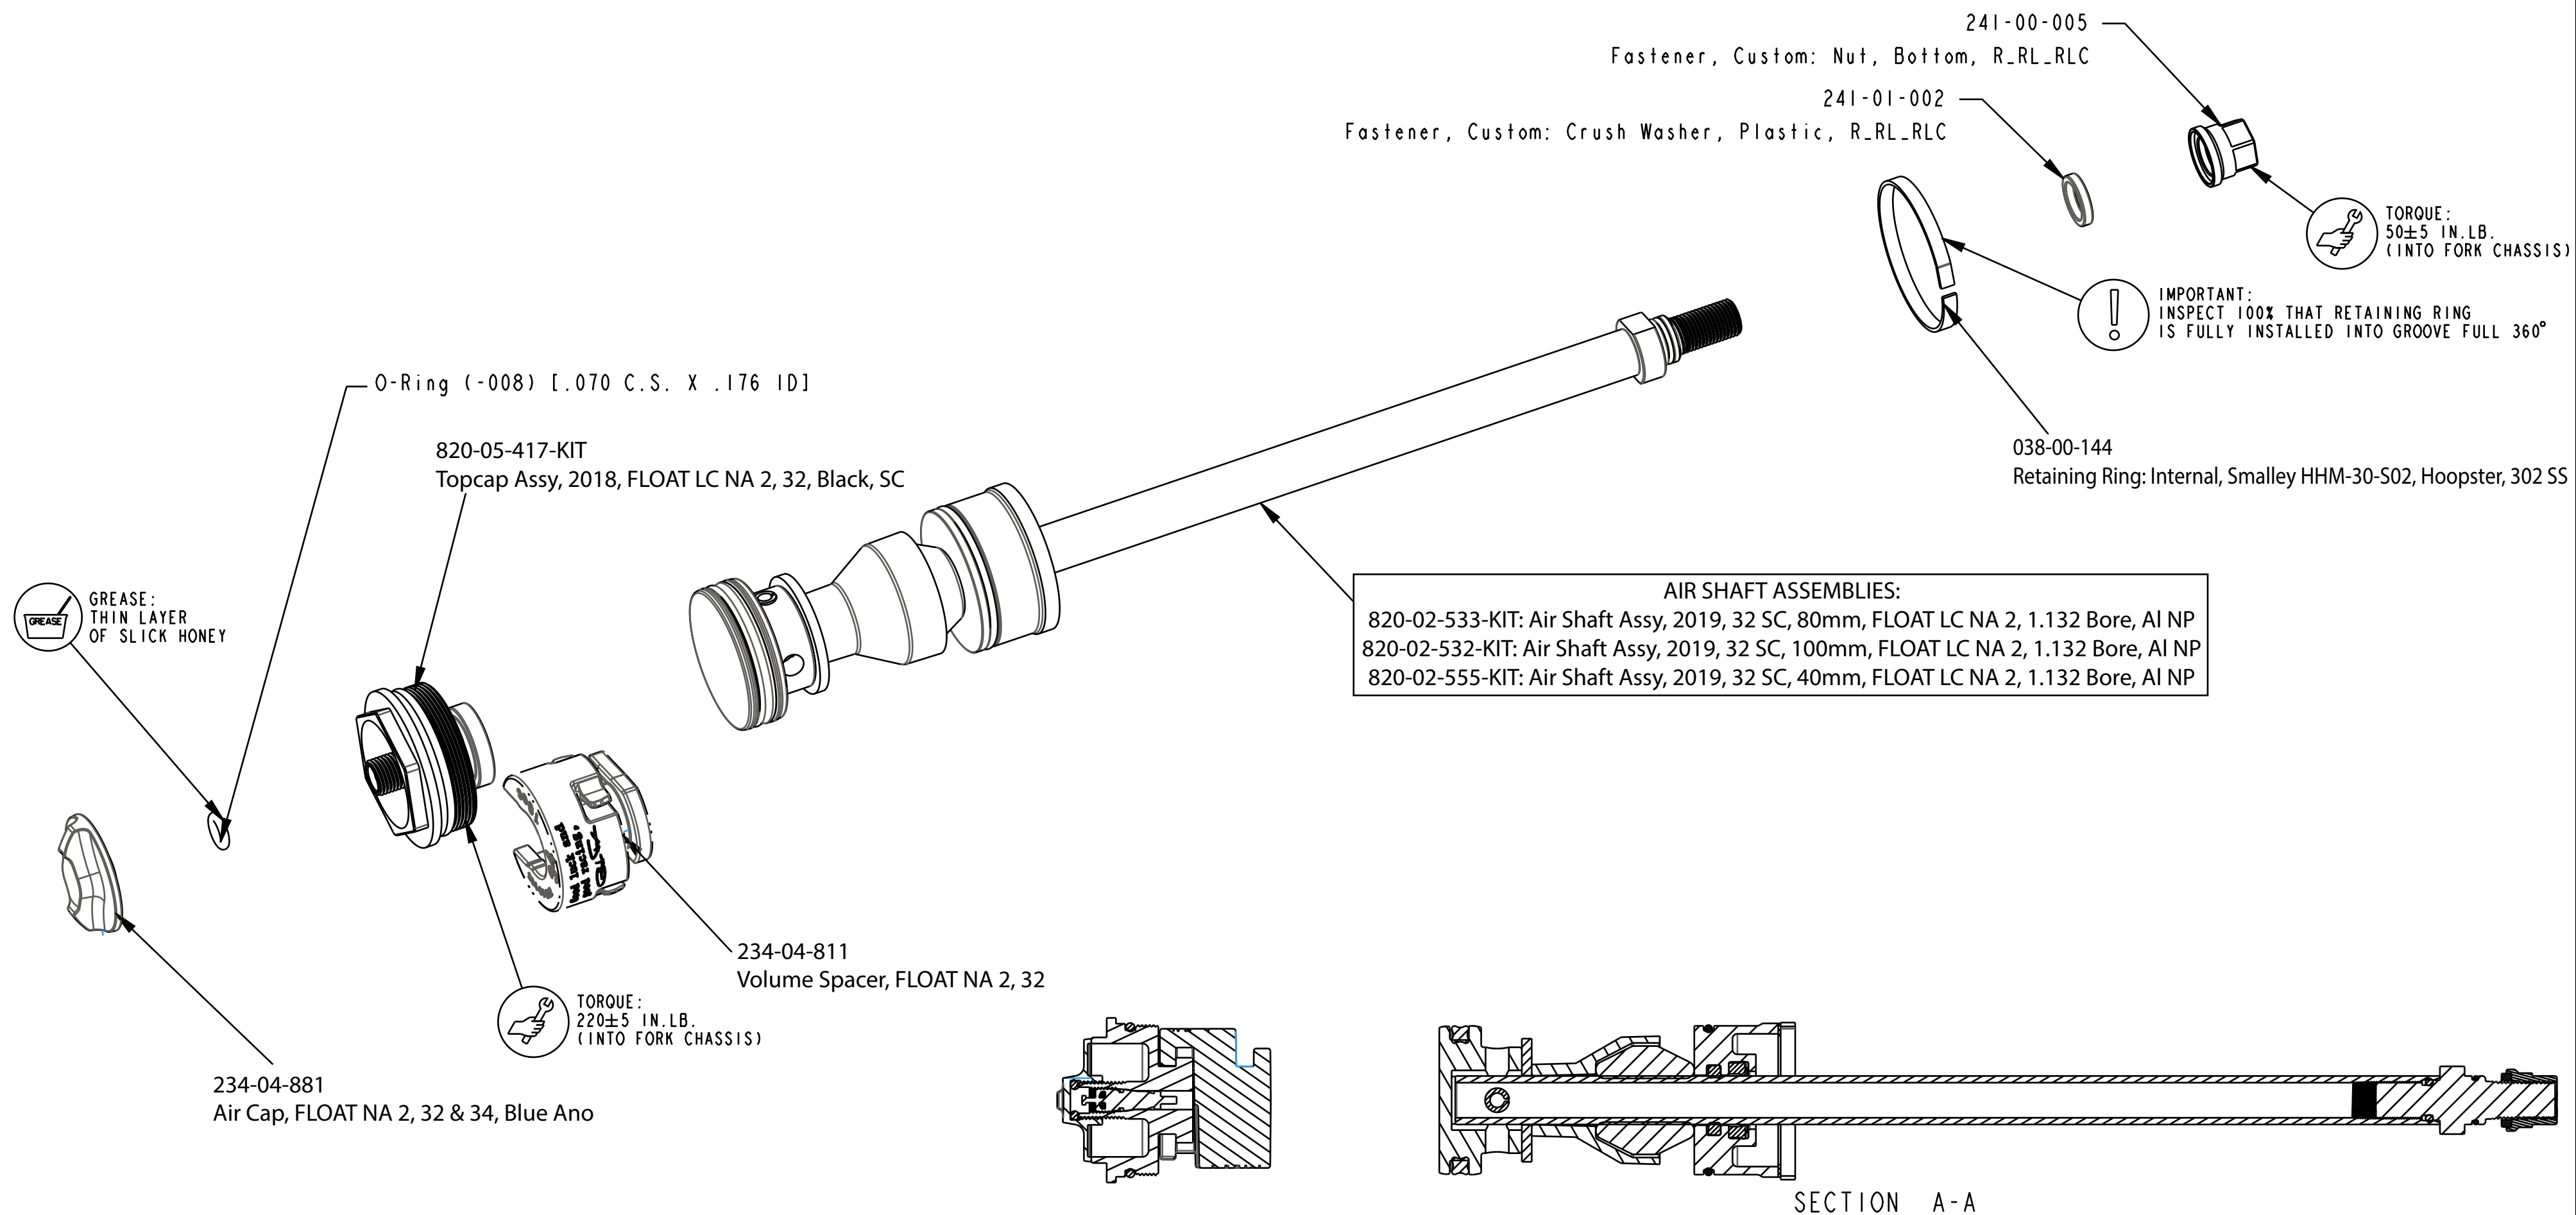

B

B

A

A

PROPRIETARY
THIS DOCUMENT CONTAINS CONFIDENTIAL, PROPRIETARY INFORMATION
THAT IS FOX PROPERTY. DO NOT DISCLOSE TO OR DUPLICATE
FOR OTHERS EXCEPT AS AUTHORIZED BY FOX.

		FOX Factory, Inc.	Ph 831-768-1100
		130 Hangar Way, Watsonville, CA 95076 USA	Fax 831-768-9312
TITLE			
2021 32 SC FLOAT NA2			
AIR SPRING ASSEMBLIES			
SIZE DWG. NO.			
C			
PLOT SCALE .00:1		SHEET OF	