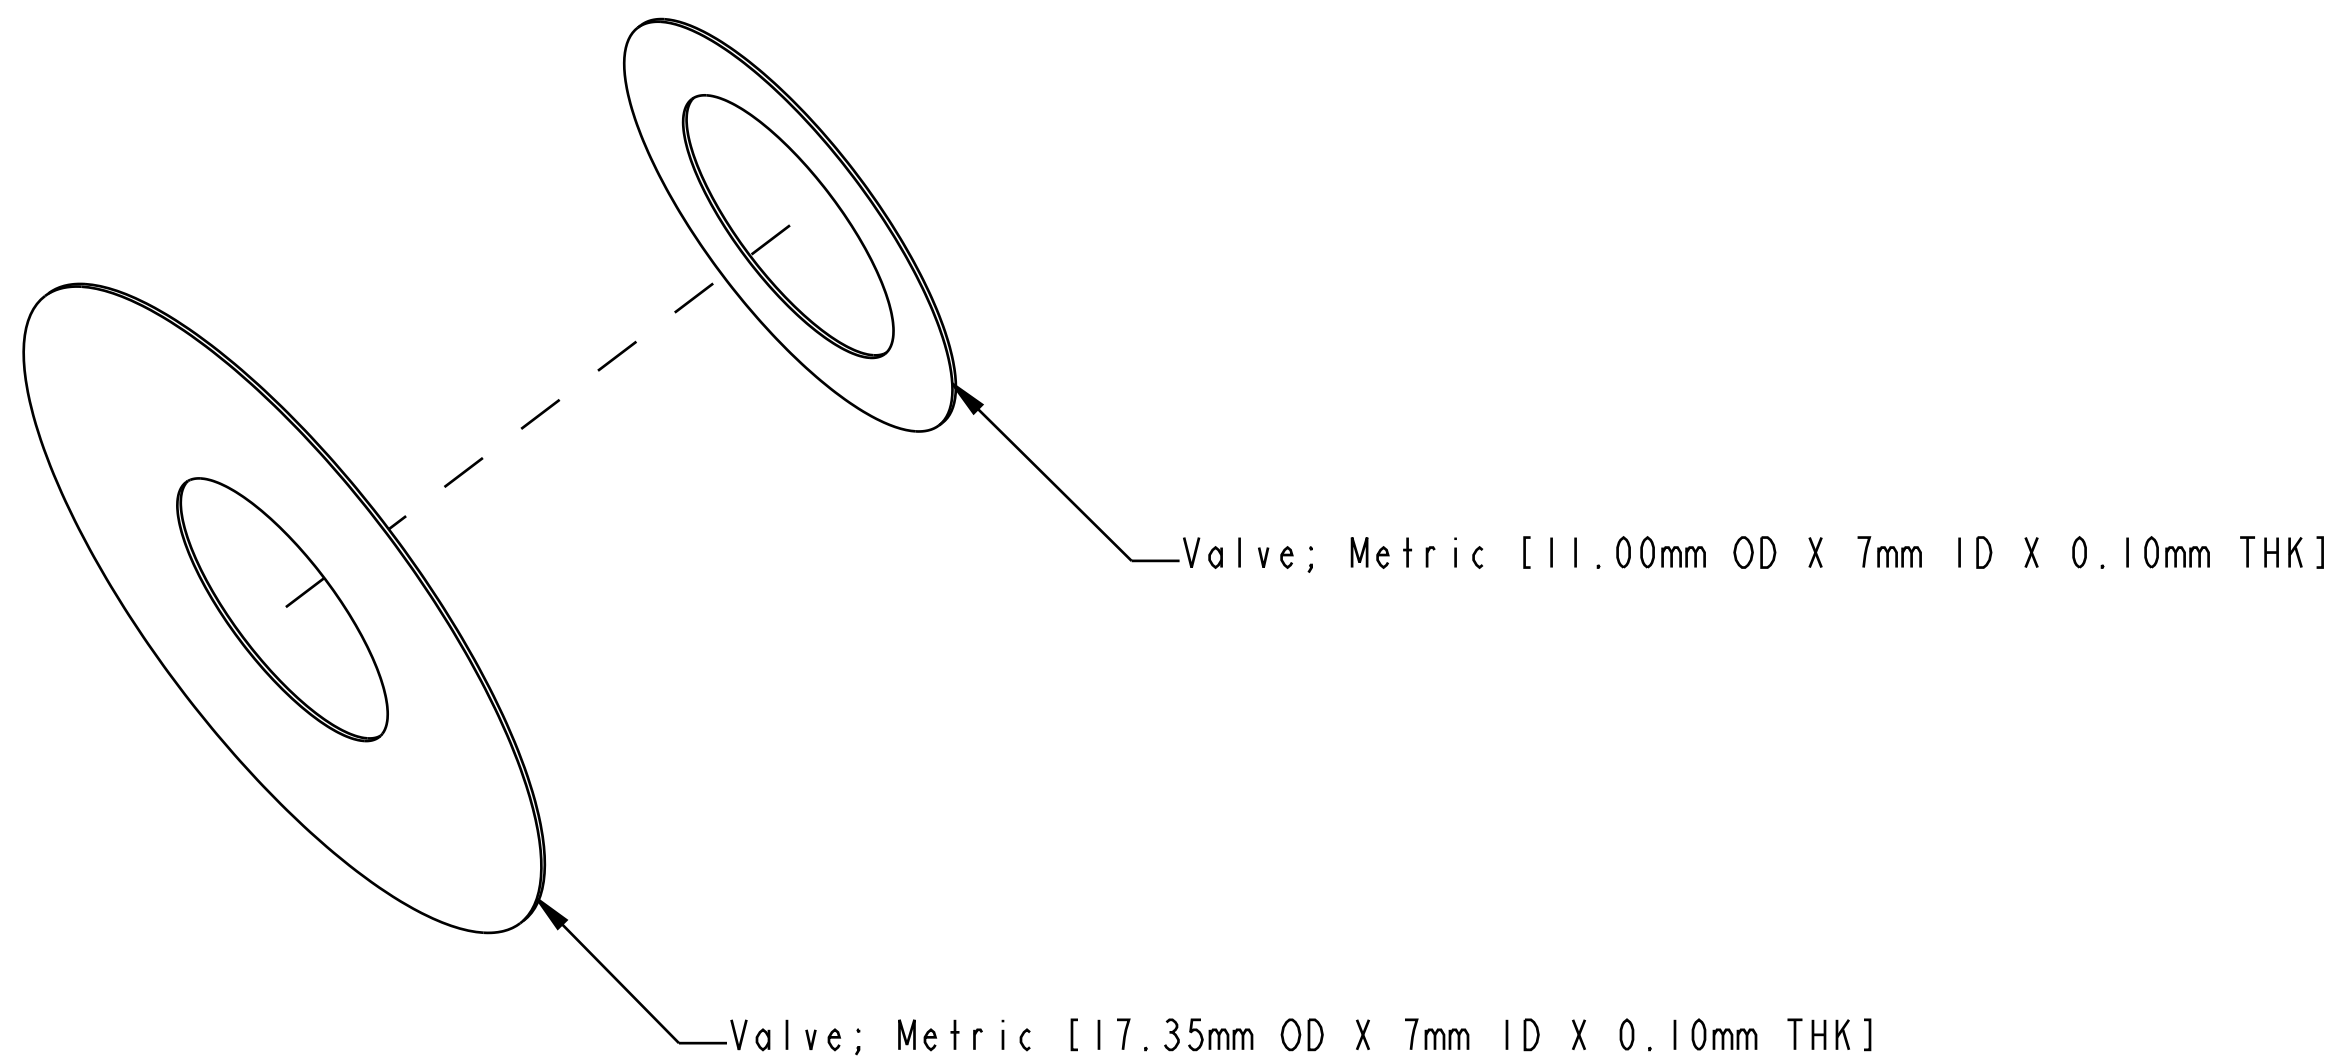

B

B

A

A

- PROPRIETARY -
 THIS DOCUMENT CONTAINS CONFIDENTIAL, PROPRIETARY INFORMATION
 THAT IS FOX PROPERTY. DO NOT DISCLOSE TO OR DUPLICATE
 FOR OTHERS EXCEPT AS AUTHORIZED BY FOX.

FOX		FOX Factory, Inc.	Ph 831-768-1100
		130 Hangar Way, Watsonville, CA 95076 USA	Fax 831-768-9312
TITLE			
2021 Grip2 VVC Mid Valving			
SIZE	DWG. NO.	820-03-654-KIT	
C			
PLOT SCALE	6:1	SHEET 1 OF 1	