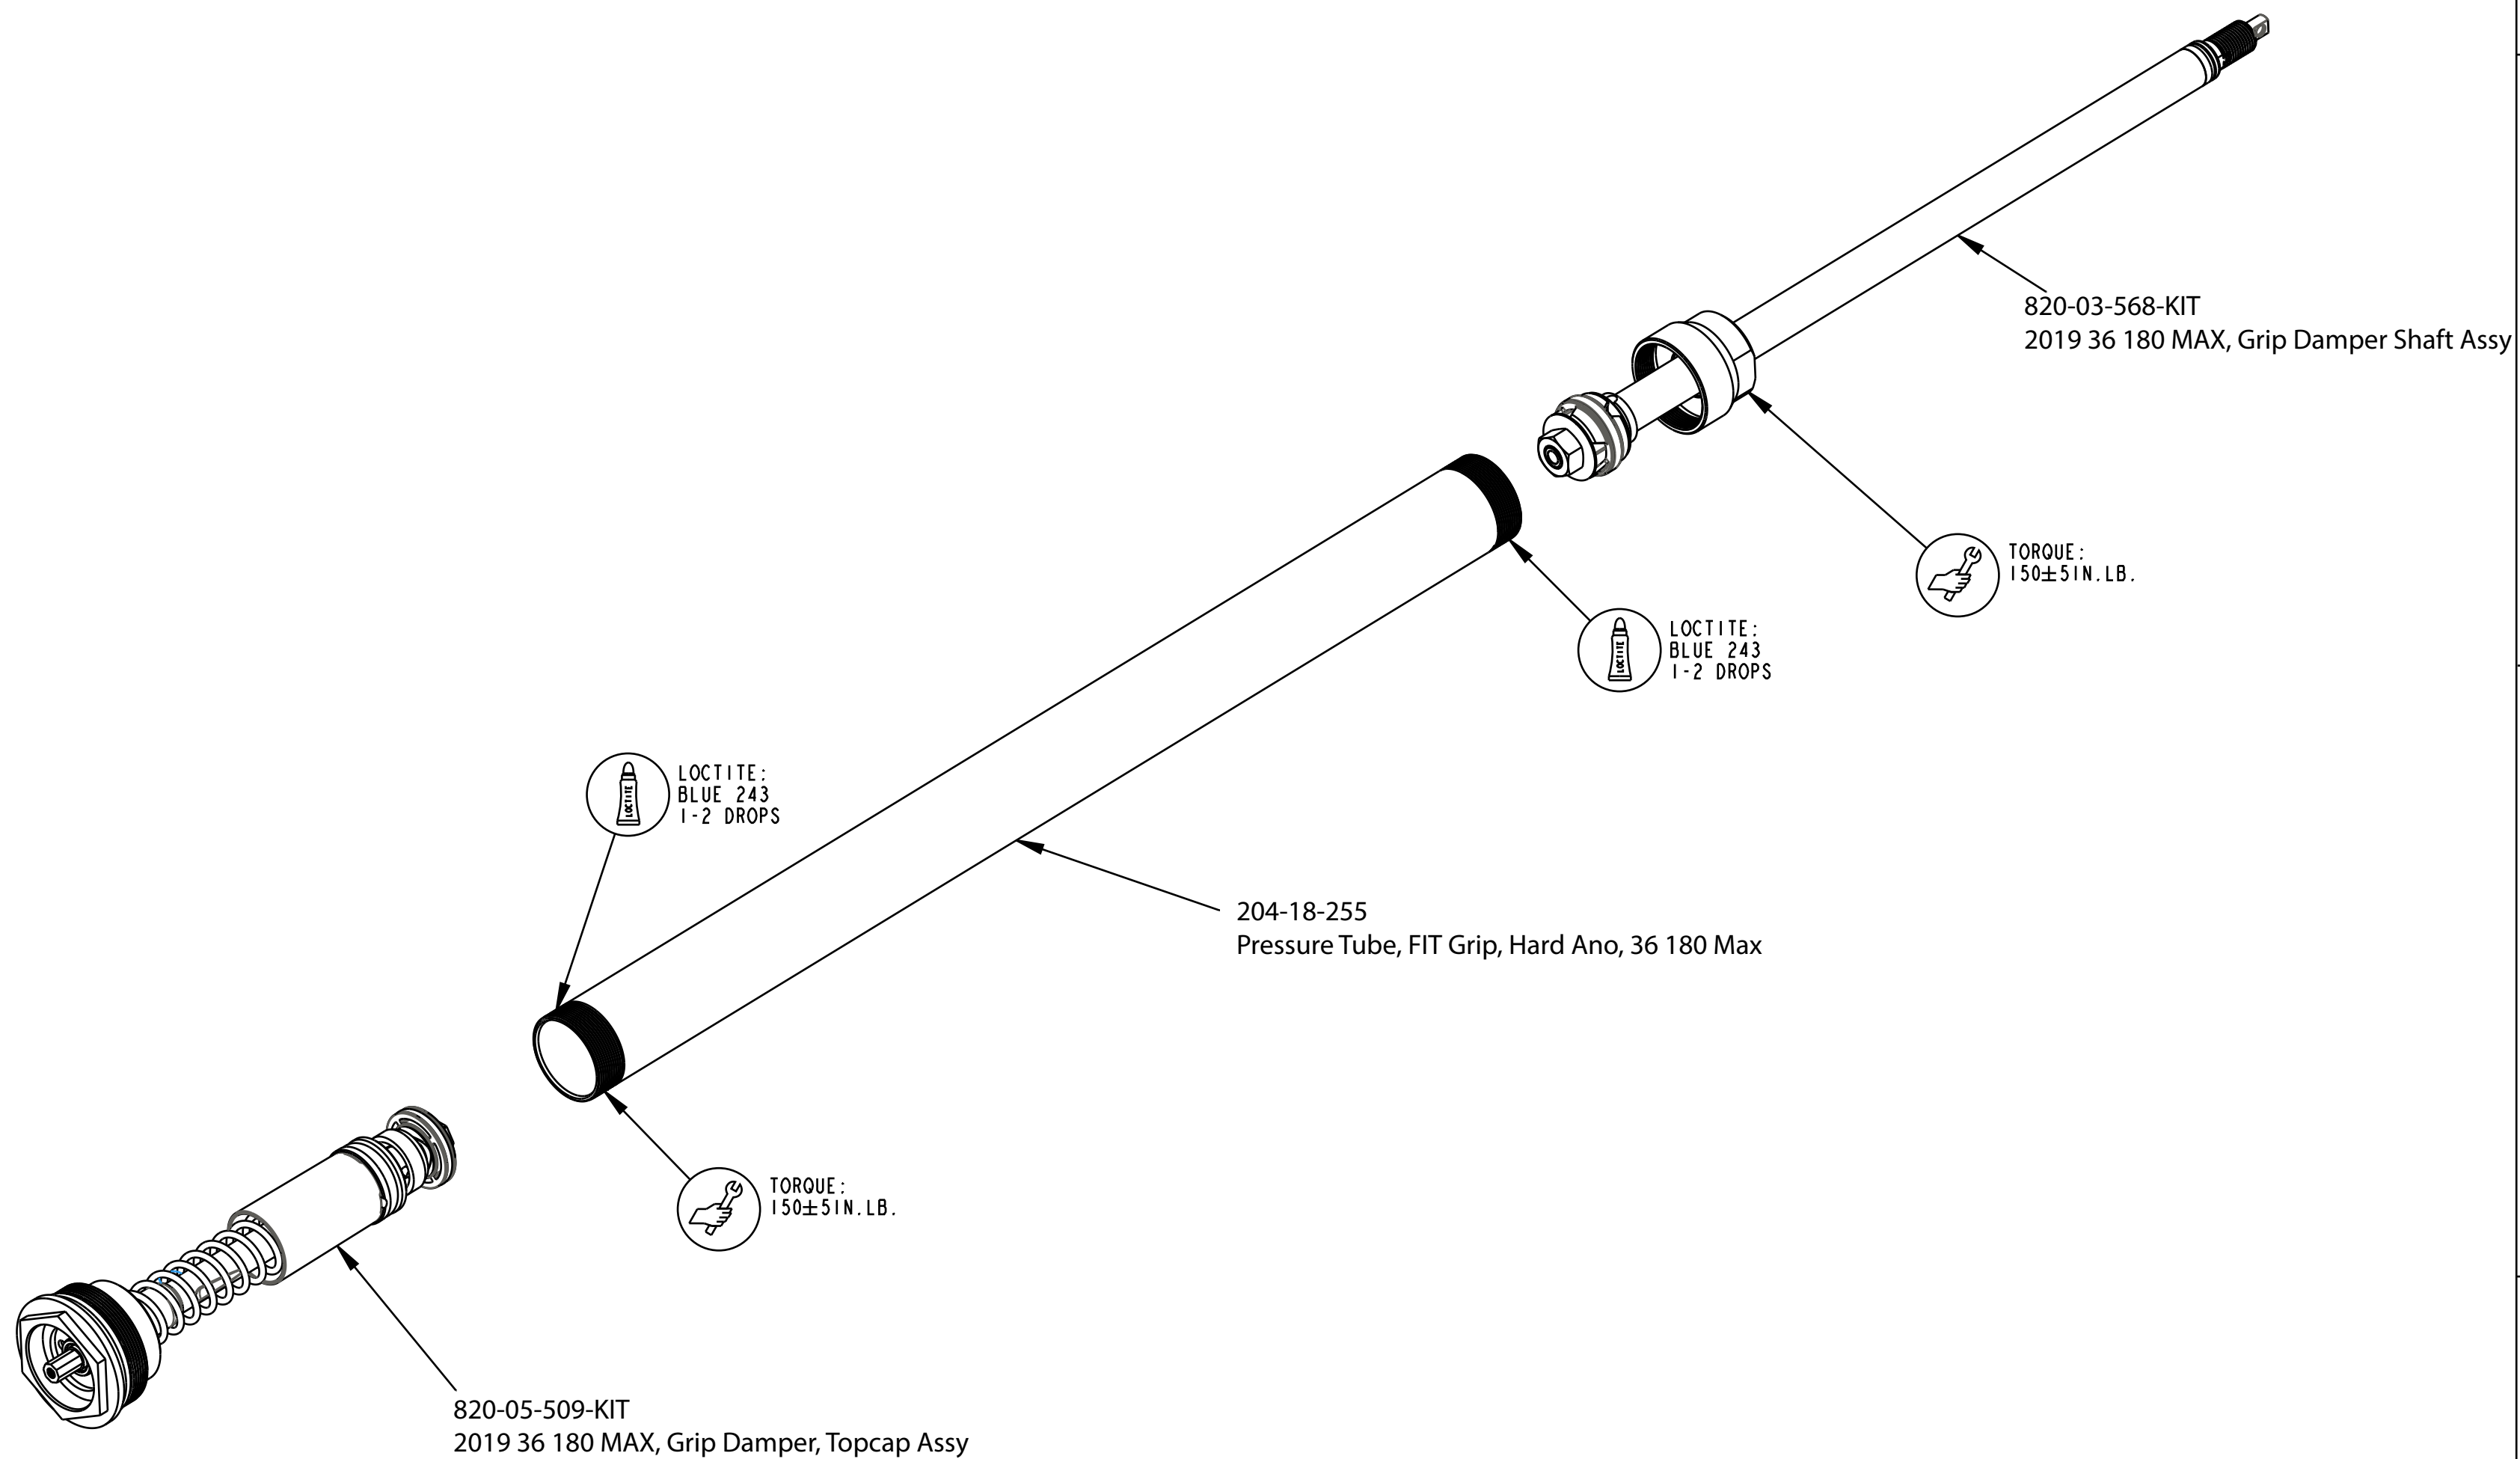

4

3

2

1

		FOX Factory, Inc.	Ph 831-768-1100
		130 Hangar Way, Watsonville, CA 95076 USA	Fax 831-768-9312
TITLE			
2019 36 Rhythm, 180 MAX, Grip Cart Assy			
SIZE DWG. NO.			
C			
PLOT SCALE 0.75:1		SHEET 1 OF 1	