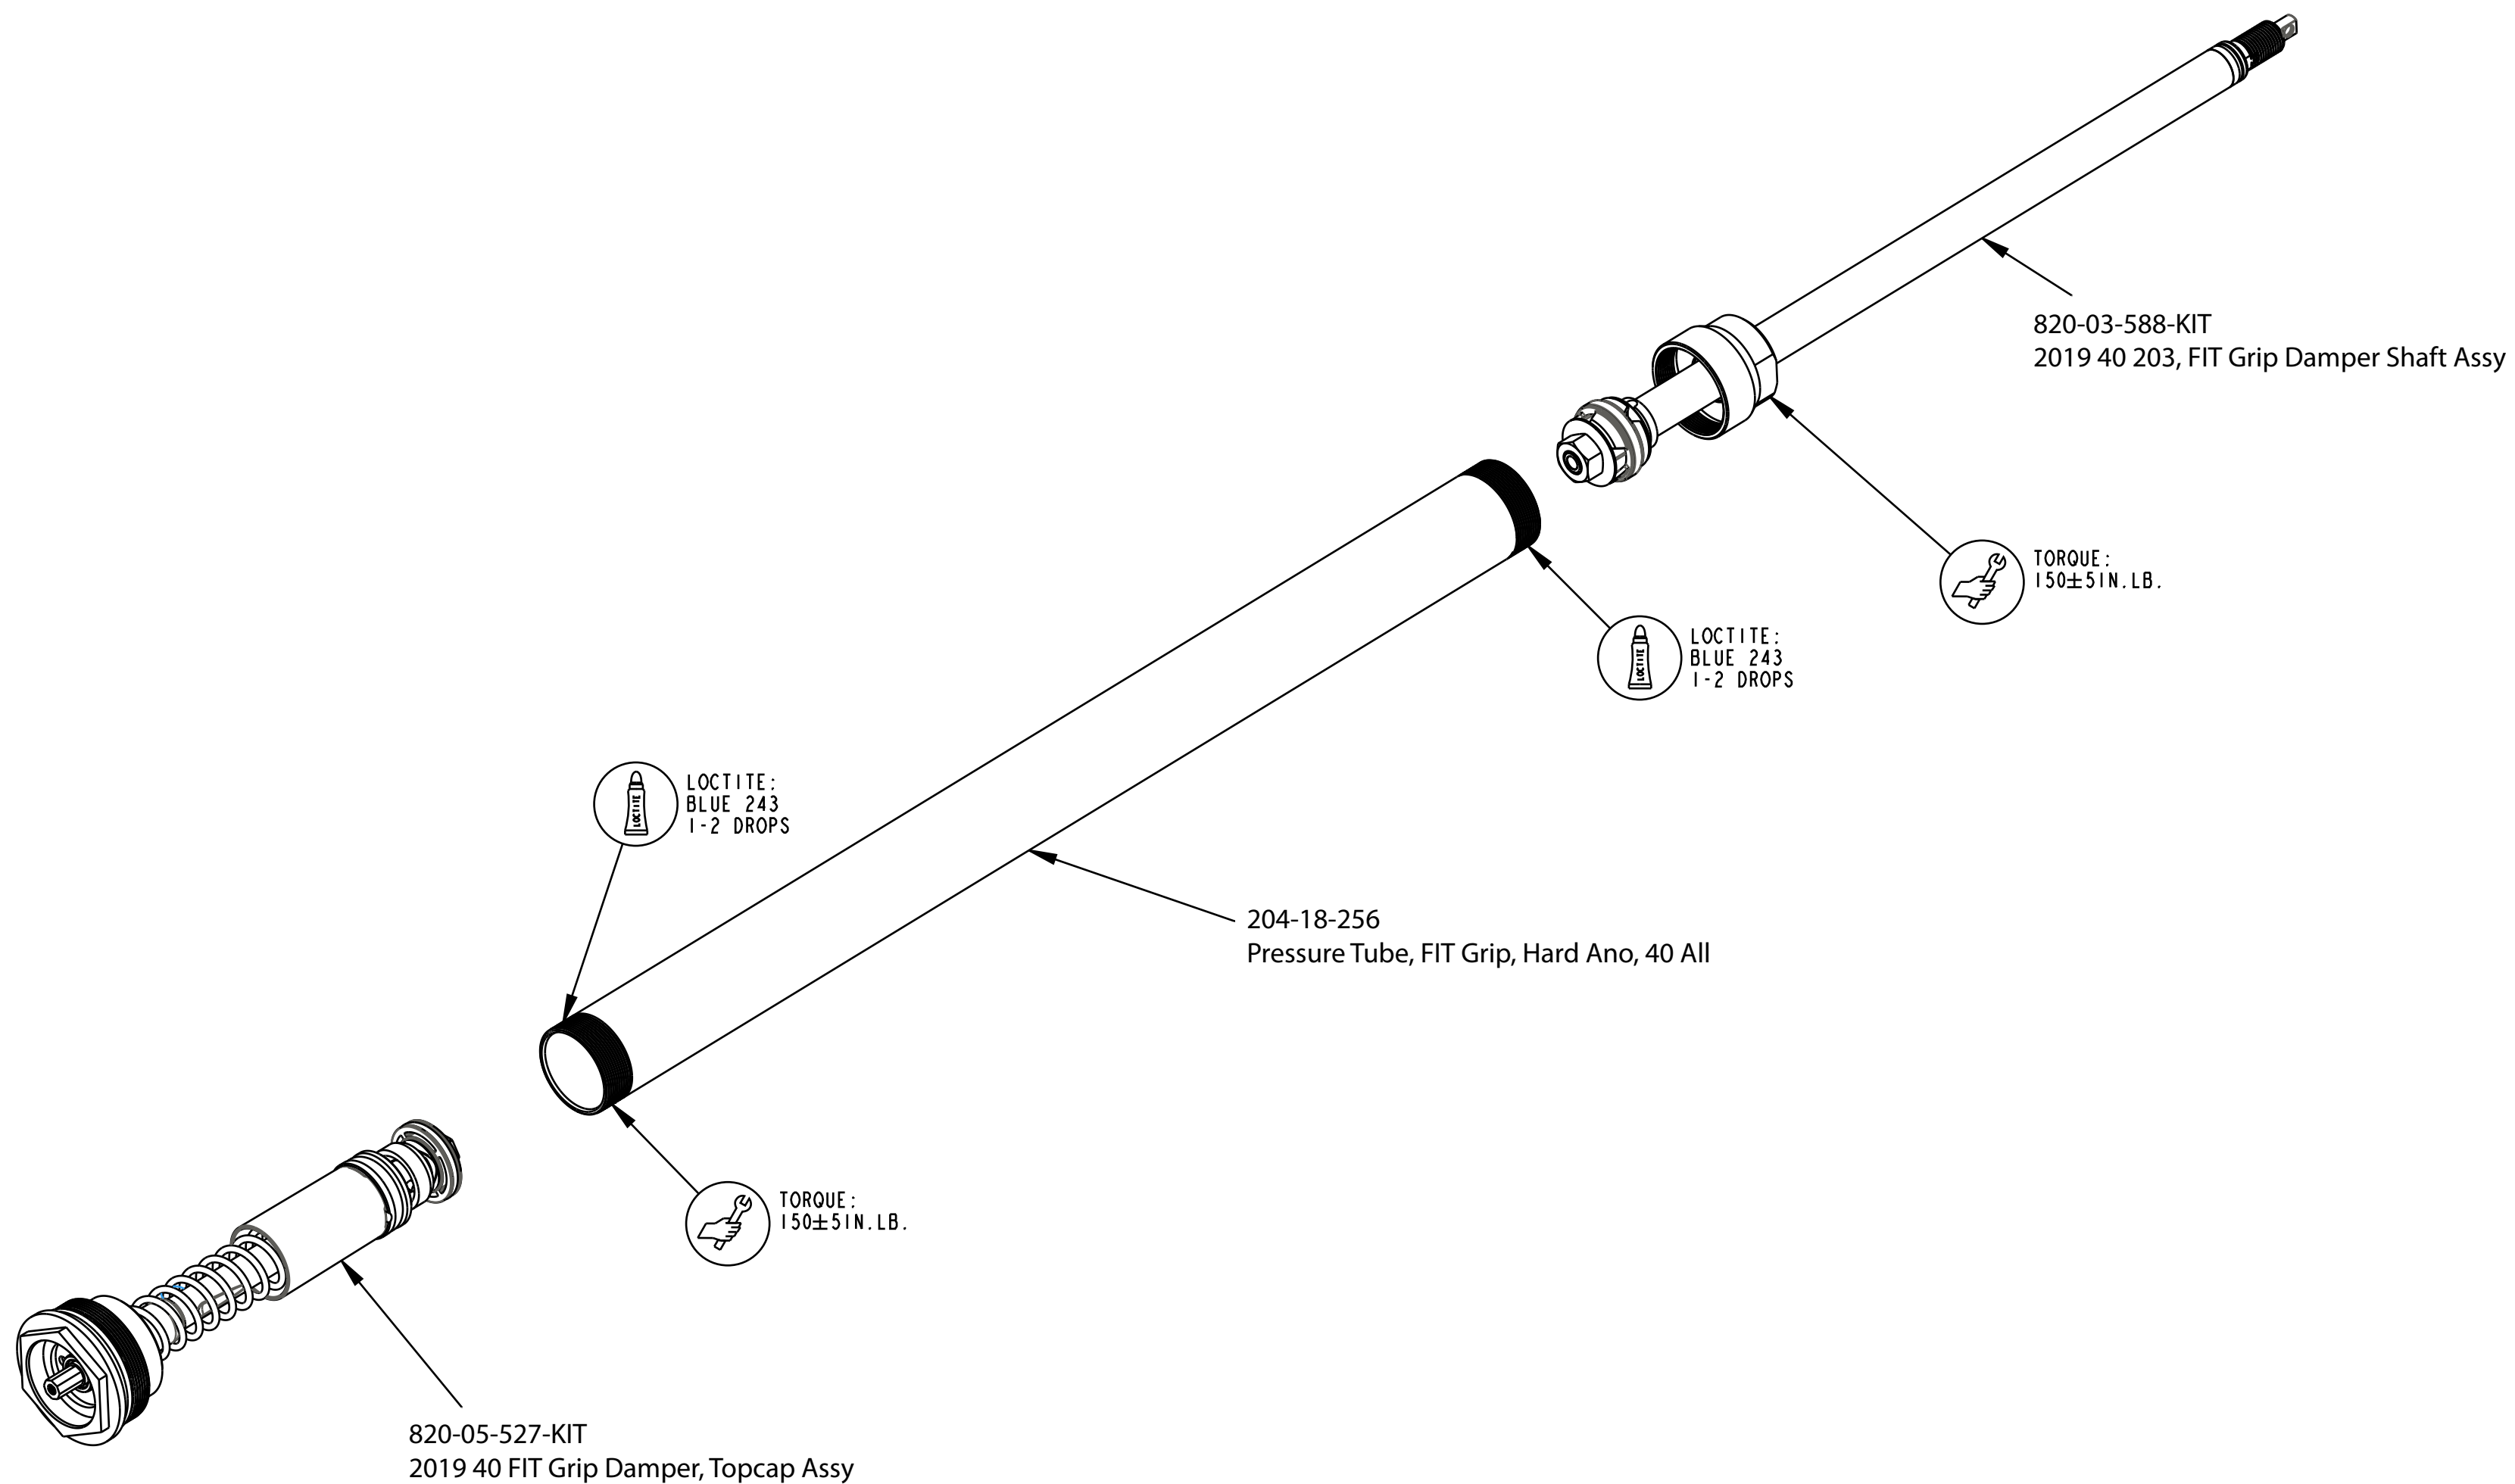

4

3

2

1

D

D

C

C

B

B

A

A

- PROPRIETARY -
THIS DOCUMENT CONTAINS CONFIDENTIAL, PROPRIETARY INFORMATION
THAT IS FOX PROPERTY. DO NOT DISCLOSE TO OR DUPLICATE
FOR OTHERS EXCEPT AS AUTHORIZED BY FOX.

FOX **FOX Factory, Inc.** Ph 831-768-1100
130 Hangar Way, Watsonville, CA 95076 USA Fax 831-768-9312

TITLE
2019 40 27.5 & 29, FIT Grip Cart Assy

SIZE DWG. NO.
C
PLOT SCALE 0.75:1 SHEET 1 OF 1

4

3

2

1

ProE ASSEM