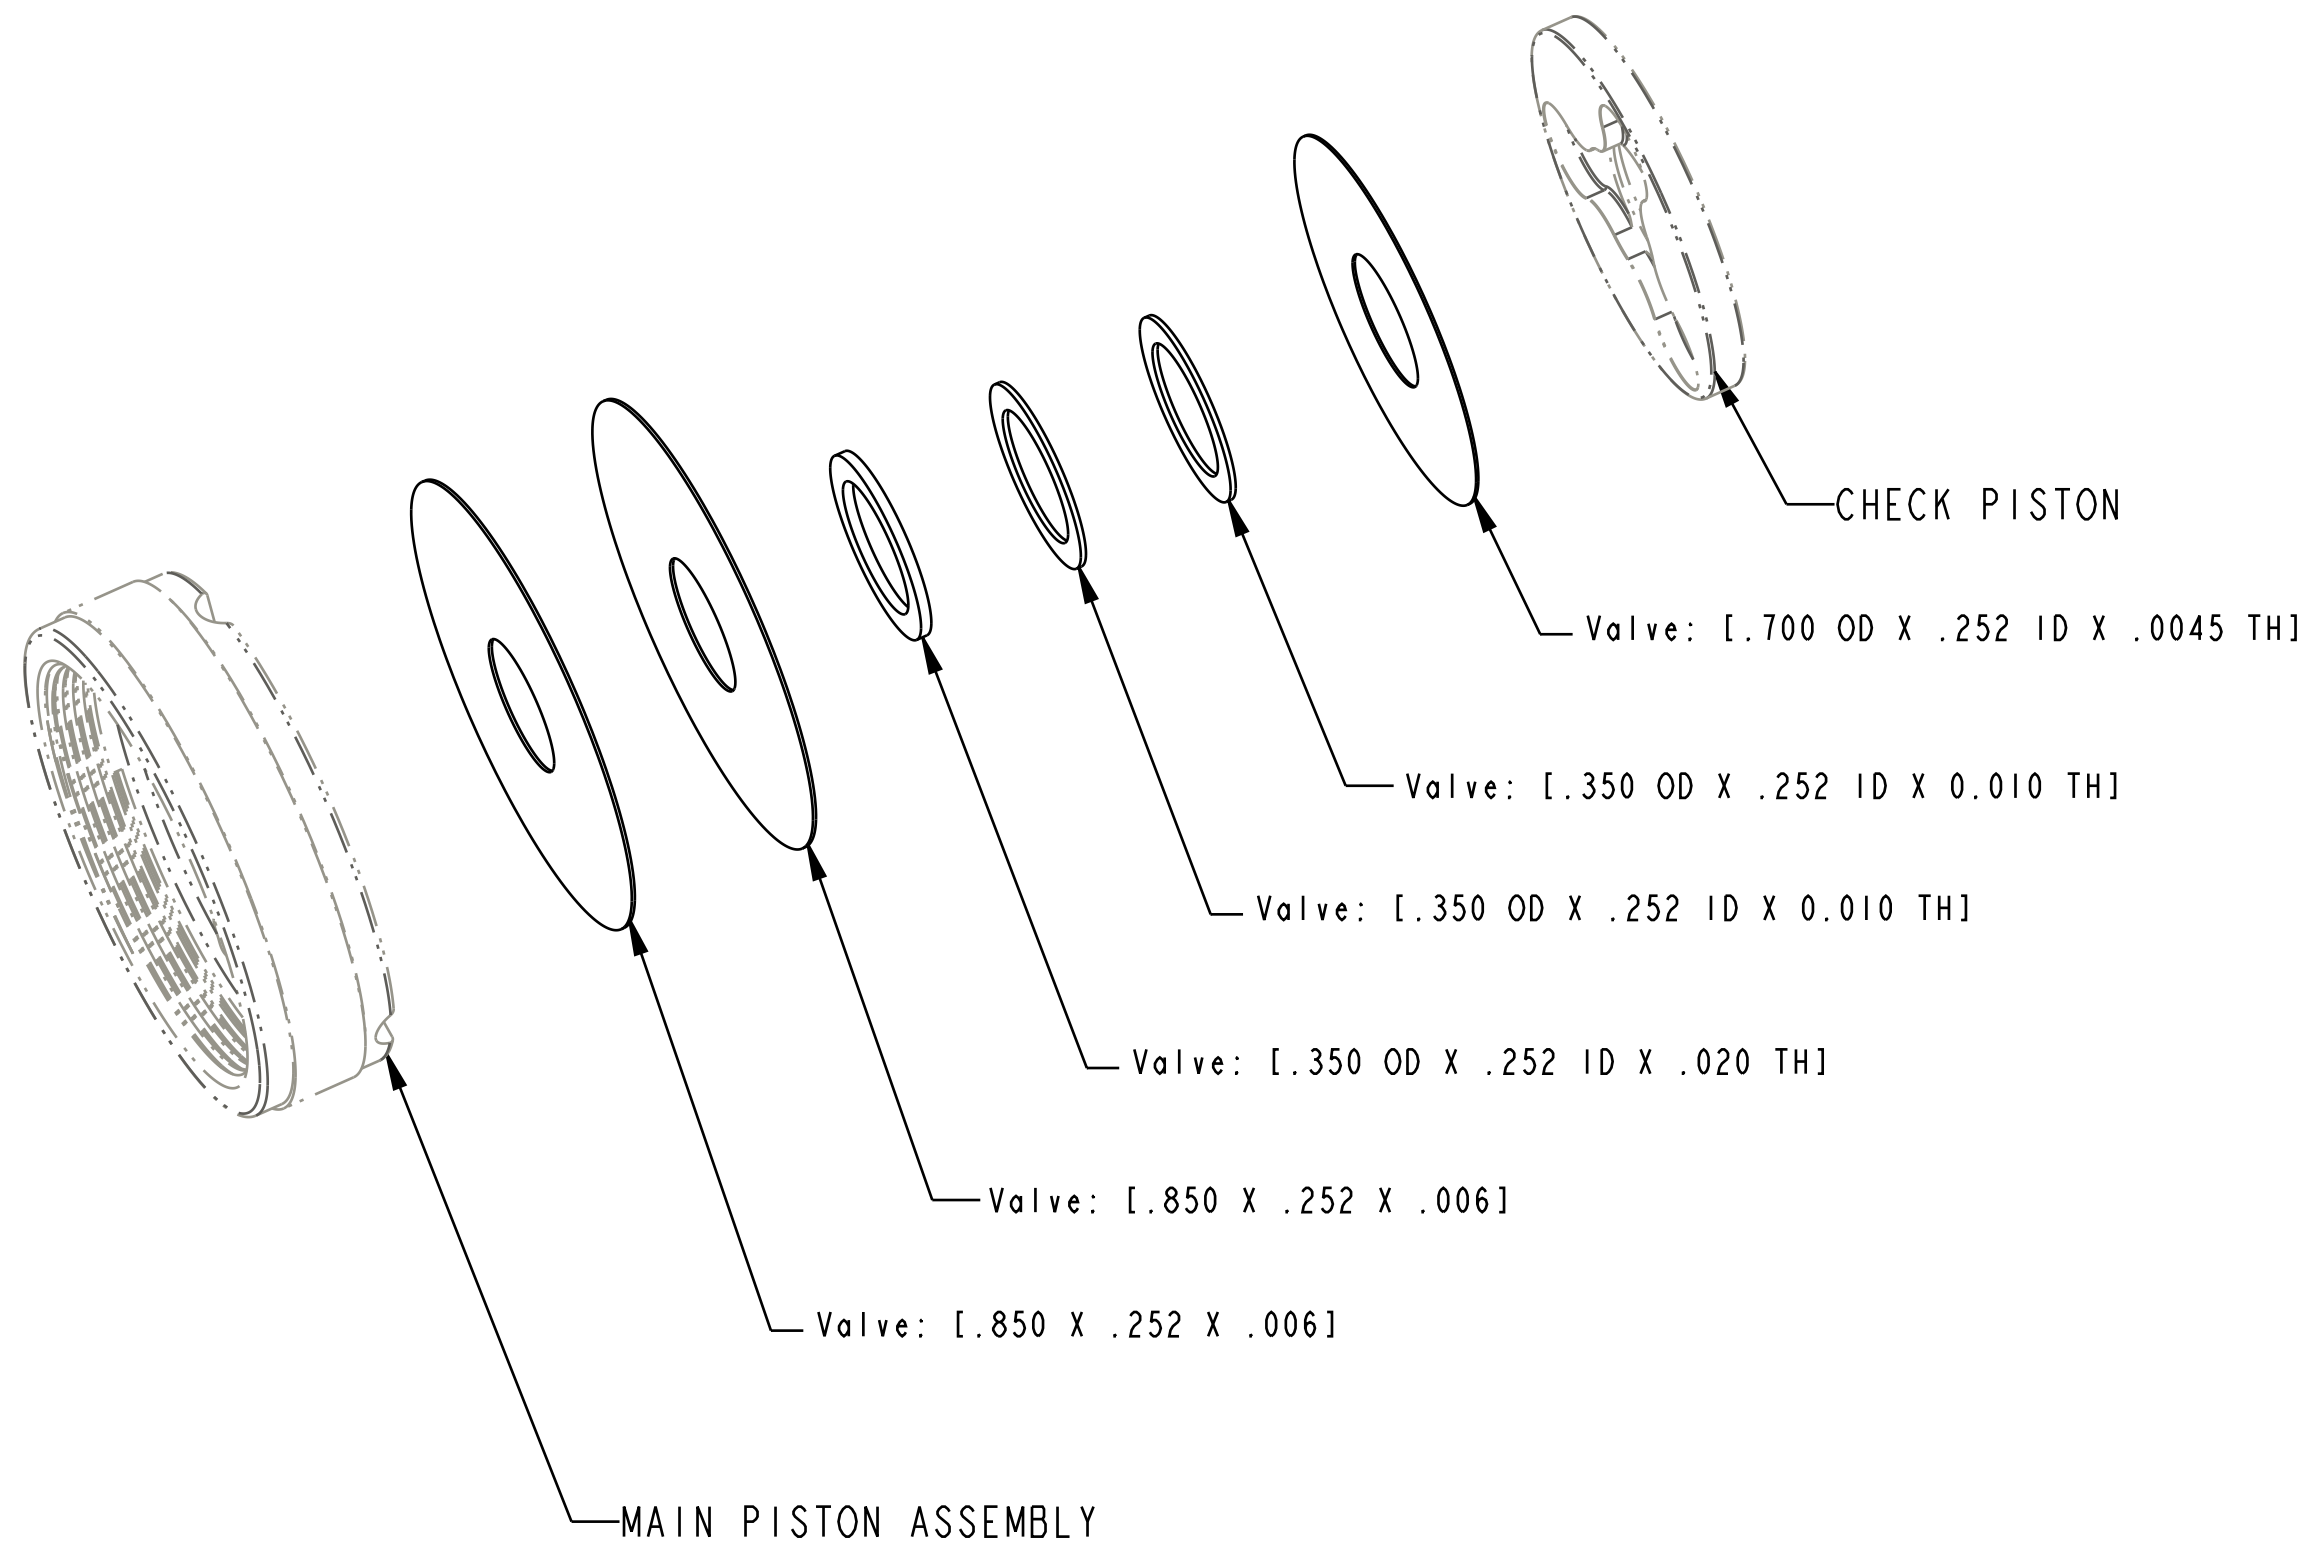

SECTION A-A  
SCALE 5.000

**FOX** FOX Factory, Inc. Ph 831-768-1100  
130 Hangar Way, Watsonville, CA 95076 USA Fax 831-768-9312

TITLE  
Valve Stack Assy: 2018 Float DPS,  
Digressive Compression Light, DCL

SIZE DWG. NO. 805-05-101-KIT  
C | SHEET 1 OF 1  
PLOT SCALE 3.00:1

- PROPRIETARY -  
THIS DOCUMENT CONTAINS CONFIDENTIAL, PROPRIETARY INFORMATION  
THAT IS FOX PROPERTY. DO NOT DISCLOSE TO OR DUPLICATE  
FOR OTHERS EXCEPT AS AUTHORIZED BY FOX.