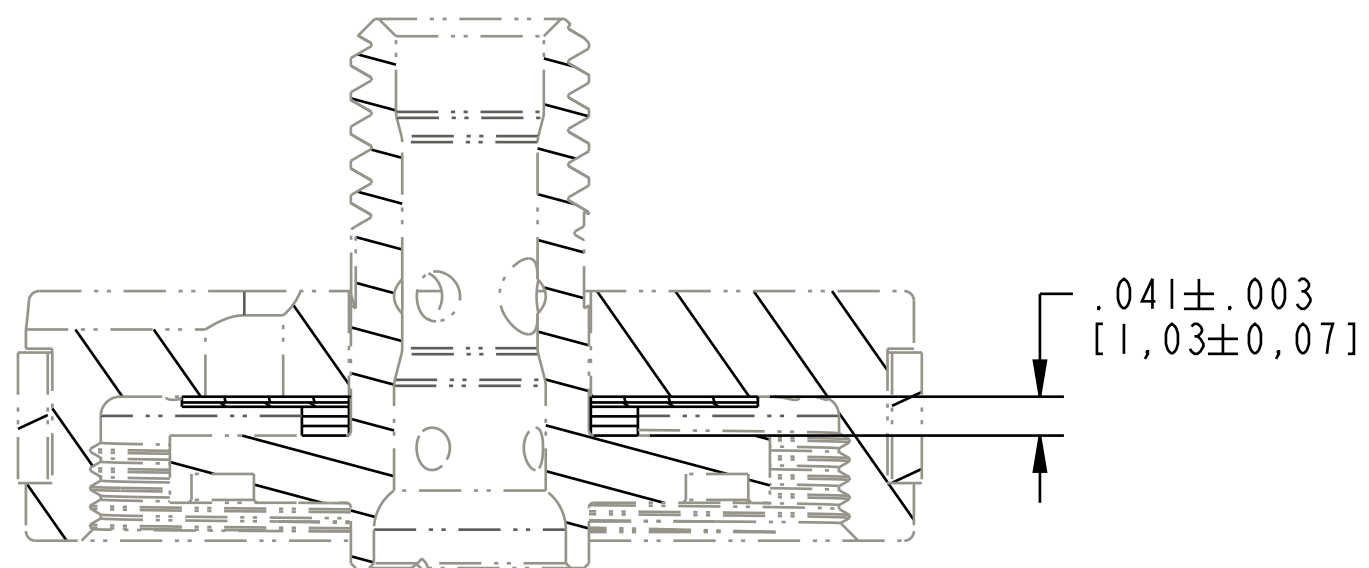

4

3

2

1

D

D

SECTION B-B  
SCALE 5.000

C

C

B

B

A

A

**FOX** **FOX Factory, Inc.** Ph 831-768-1100  
130 Hangar Way, Watsonville, CA 95076 USA Fax 831-768-9312

TITLE  
Valve Stack Assy: 2018 Float DPS,  
Digressive Rebound Medium, DRM

SIZE DWG. NO. **805-05-301-KIT**  
**C** PLOT SCALE 3.00:1 SHEET 1 OF 1