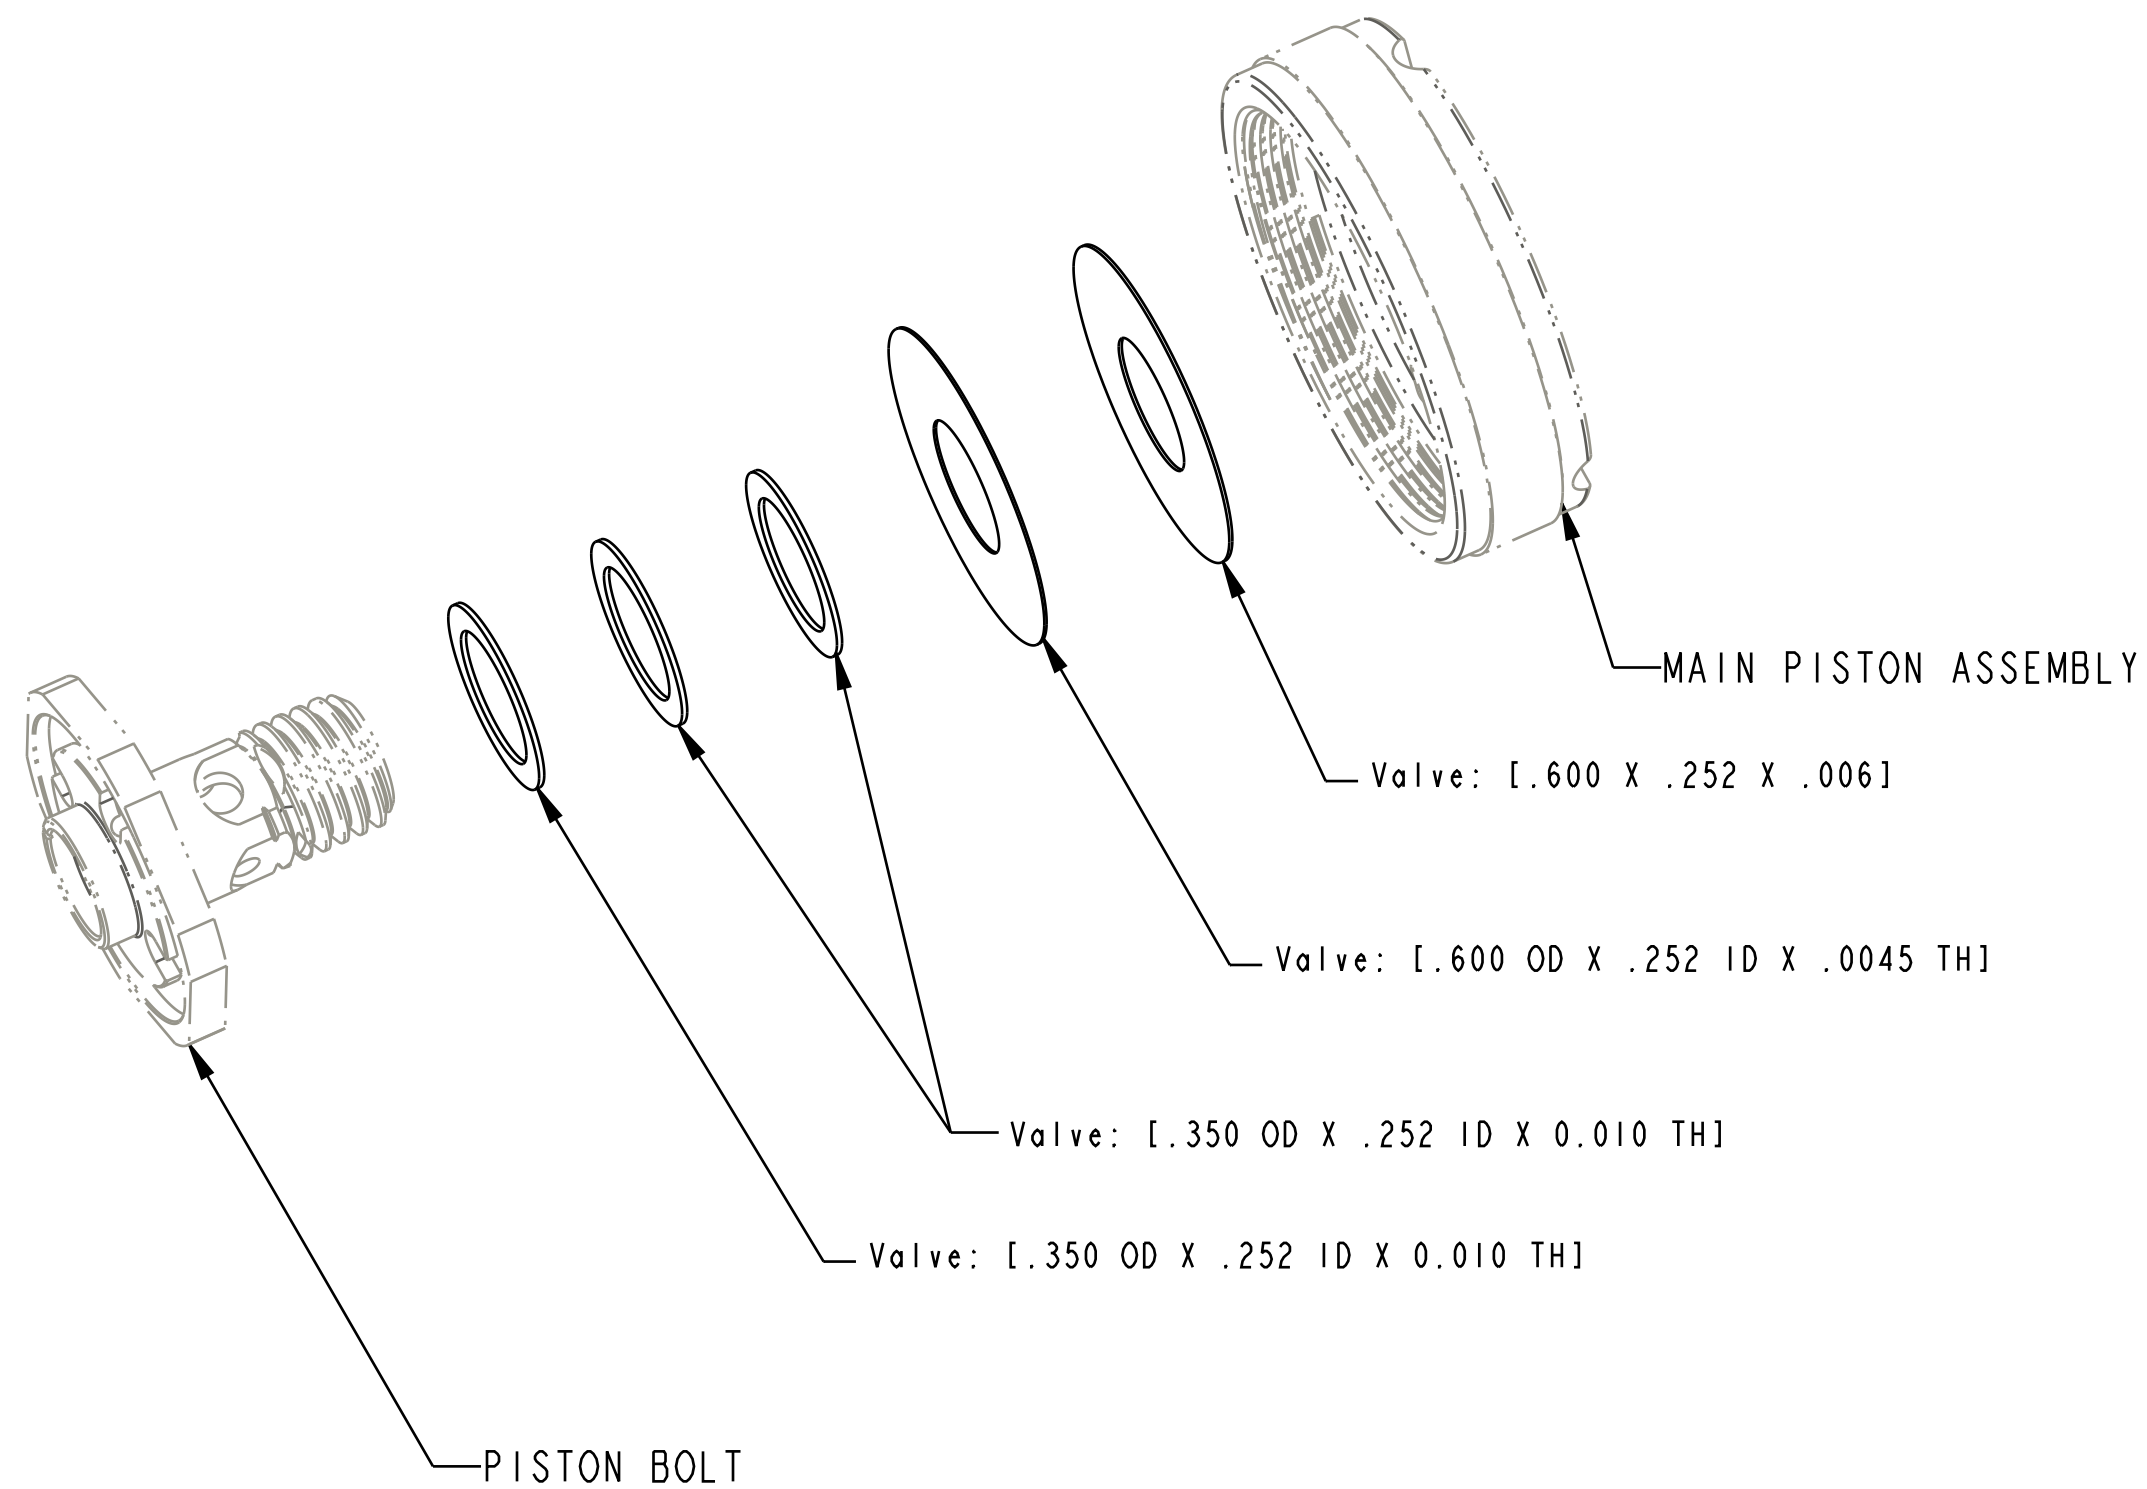

4

3

2

1

D

D

SECTION B-B  
SCALE 5.000

C

C

B

B

A

A

**FOX** **FOX Factory, Inc.** Ph 831-768-1100  
130 Hangar Way, Watsonville, CA 95076 USA Fax 831-768-9312

TITLE  
Valve Stack Assy: 2018 Float DPS,  
Digressive Rebound Medium, DRM

SIZE DWG. NO. **805-05-301-KIT**  
**C** PLOT SCALE 3.00:1 SHEET 1 OF 1