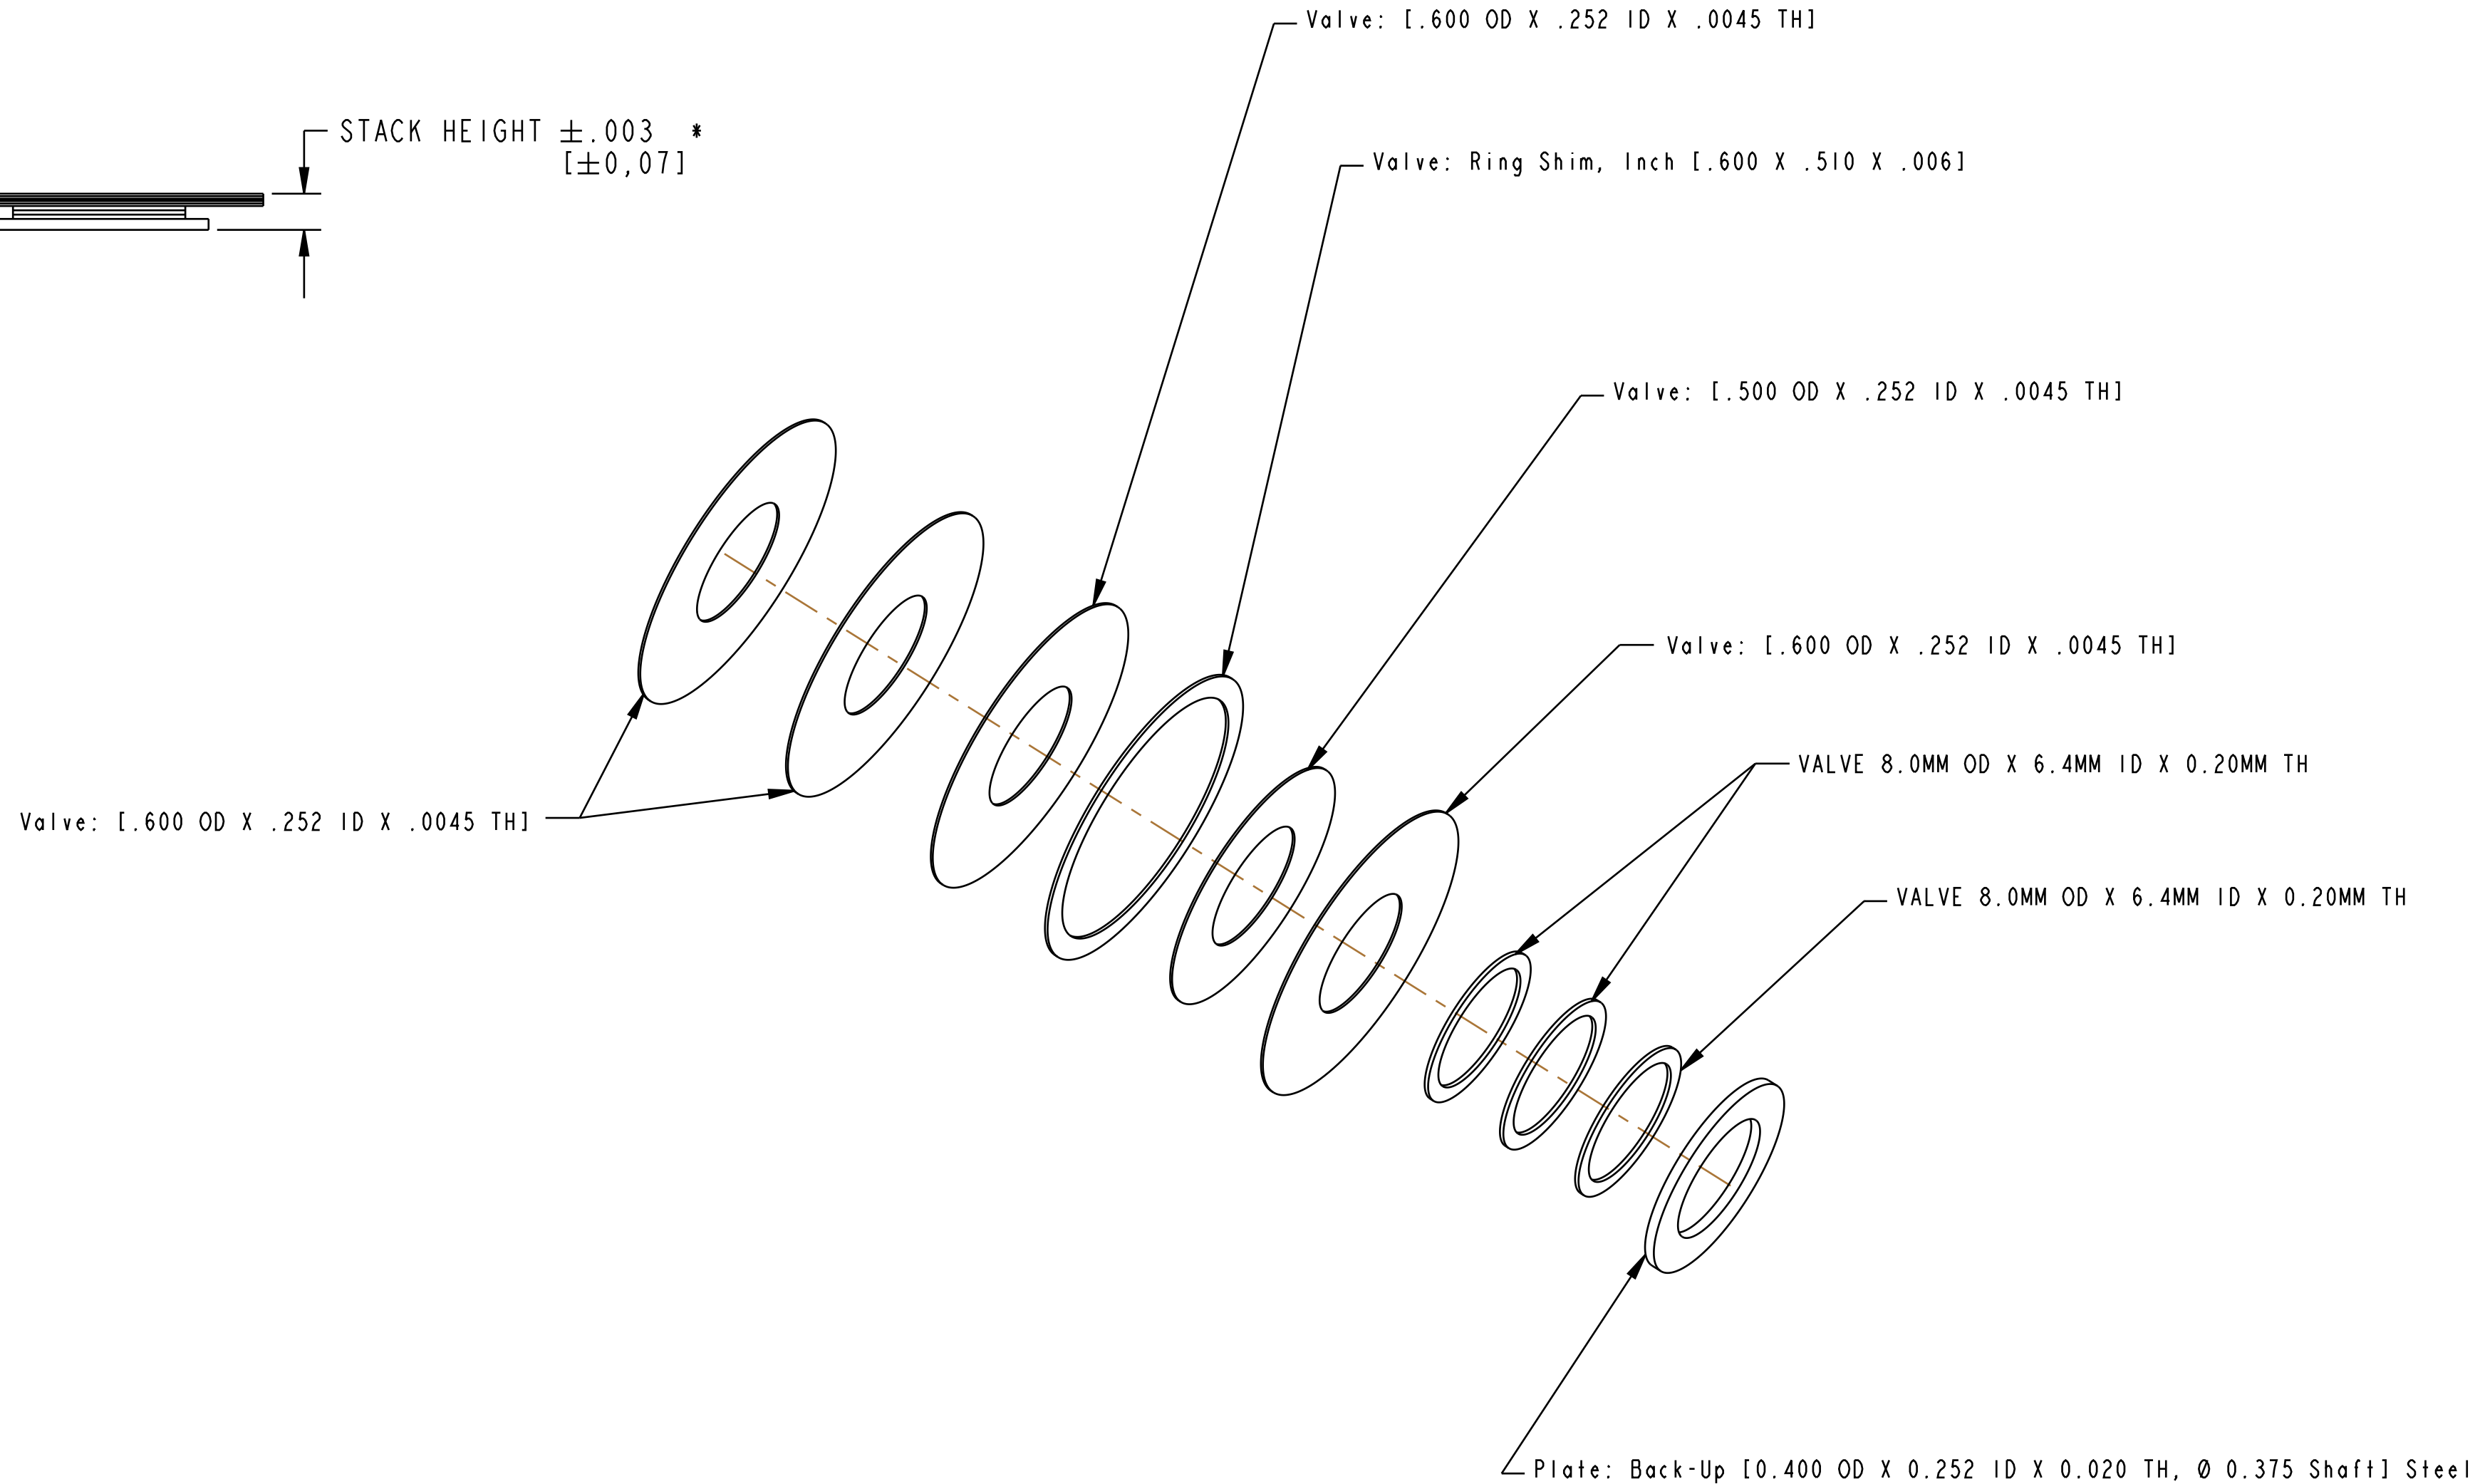

4

3

2

1

- PROPRIETARY -  
THIS DOCUMENT CONTAINS CONFIDENTIAL, PROPRIETARY INFORMATION  
THAT IS FOX PROPERTY. DO NOT DISCLOSE TO OR DUPLICATE  
FOR OTHERS EXCEPT AS AUTHORIZED BY FOX.

		<b>FOX Factory, Inc.</b>	Ph 831-768-1100 Fax 831-768-9312
TITTLE		130 Hangar Way, Watsonville, CA 95076 USA	
Valve Stack Assy: 2018 FLOAT DPX2, Digressive Rebound Light, DRL			
SIZE	DWG. NO.	805-05-350-KIT	
C		PLOT SCALE 1:1:1	SHEET 1 OF 1