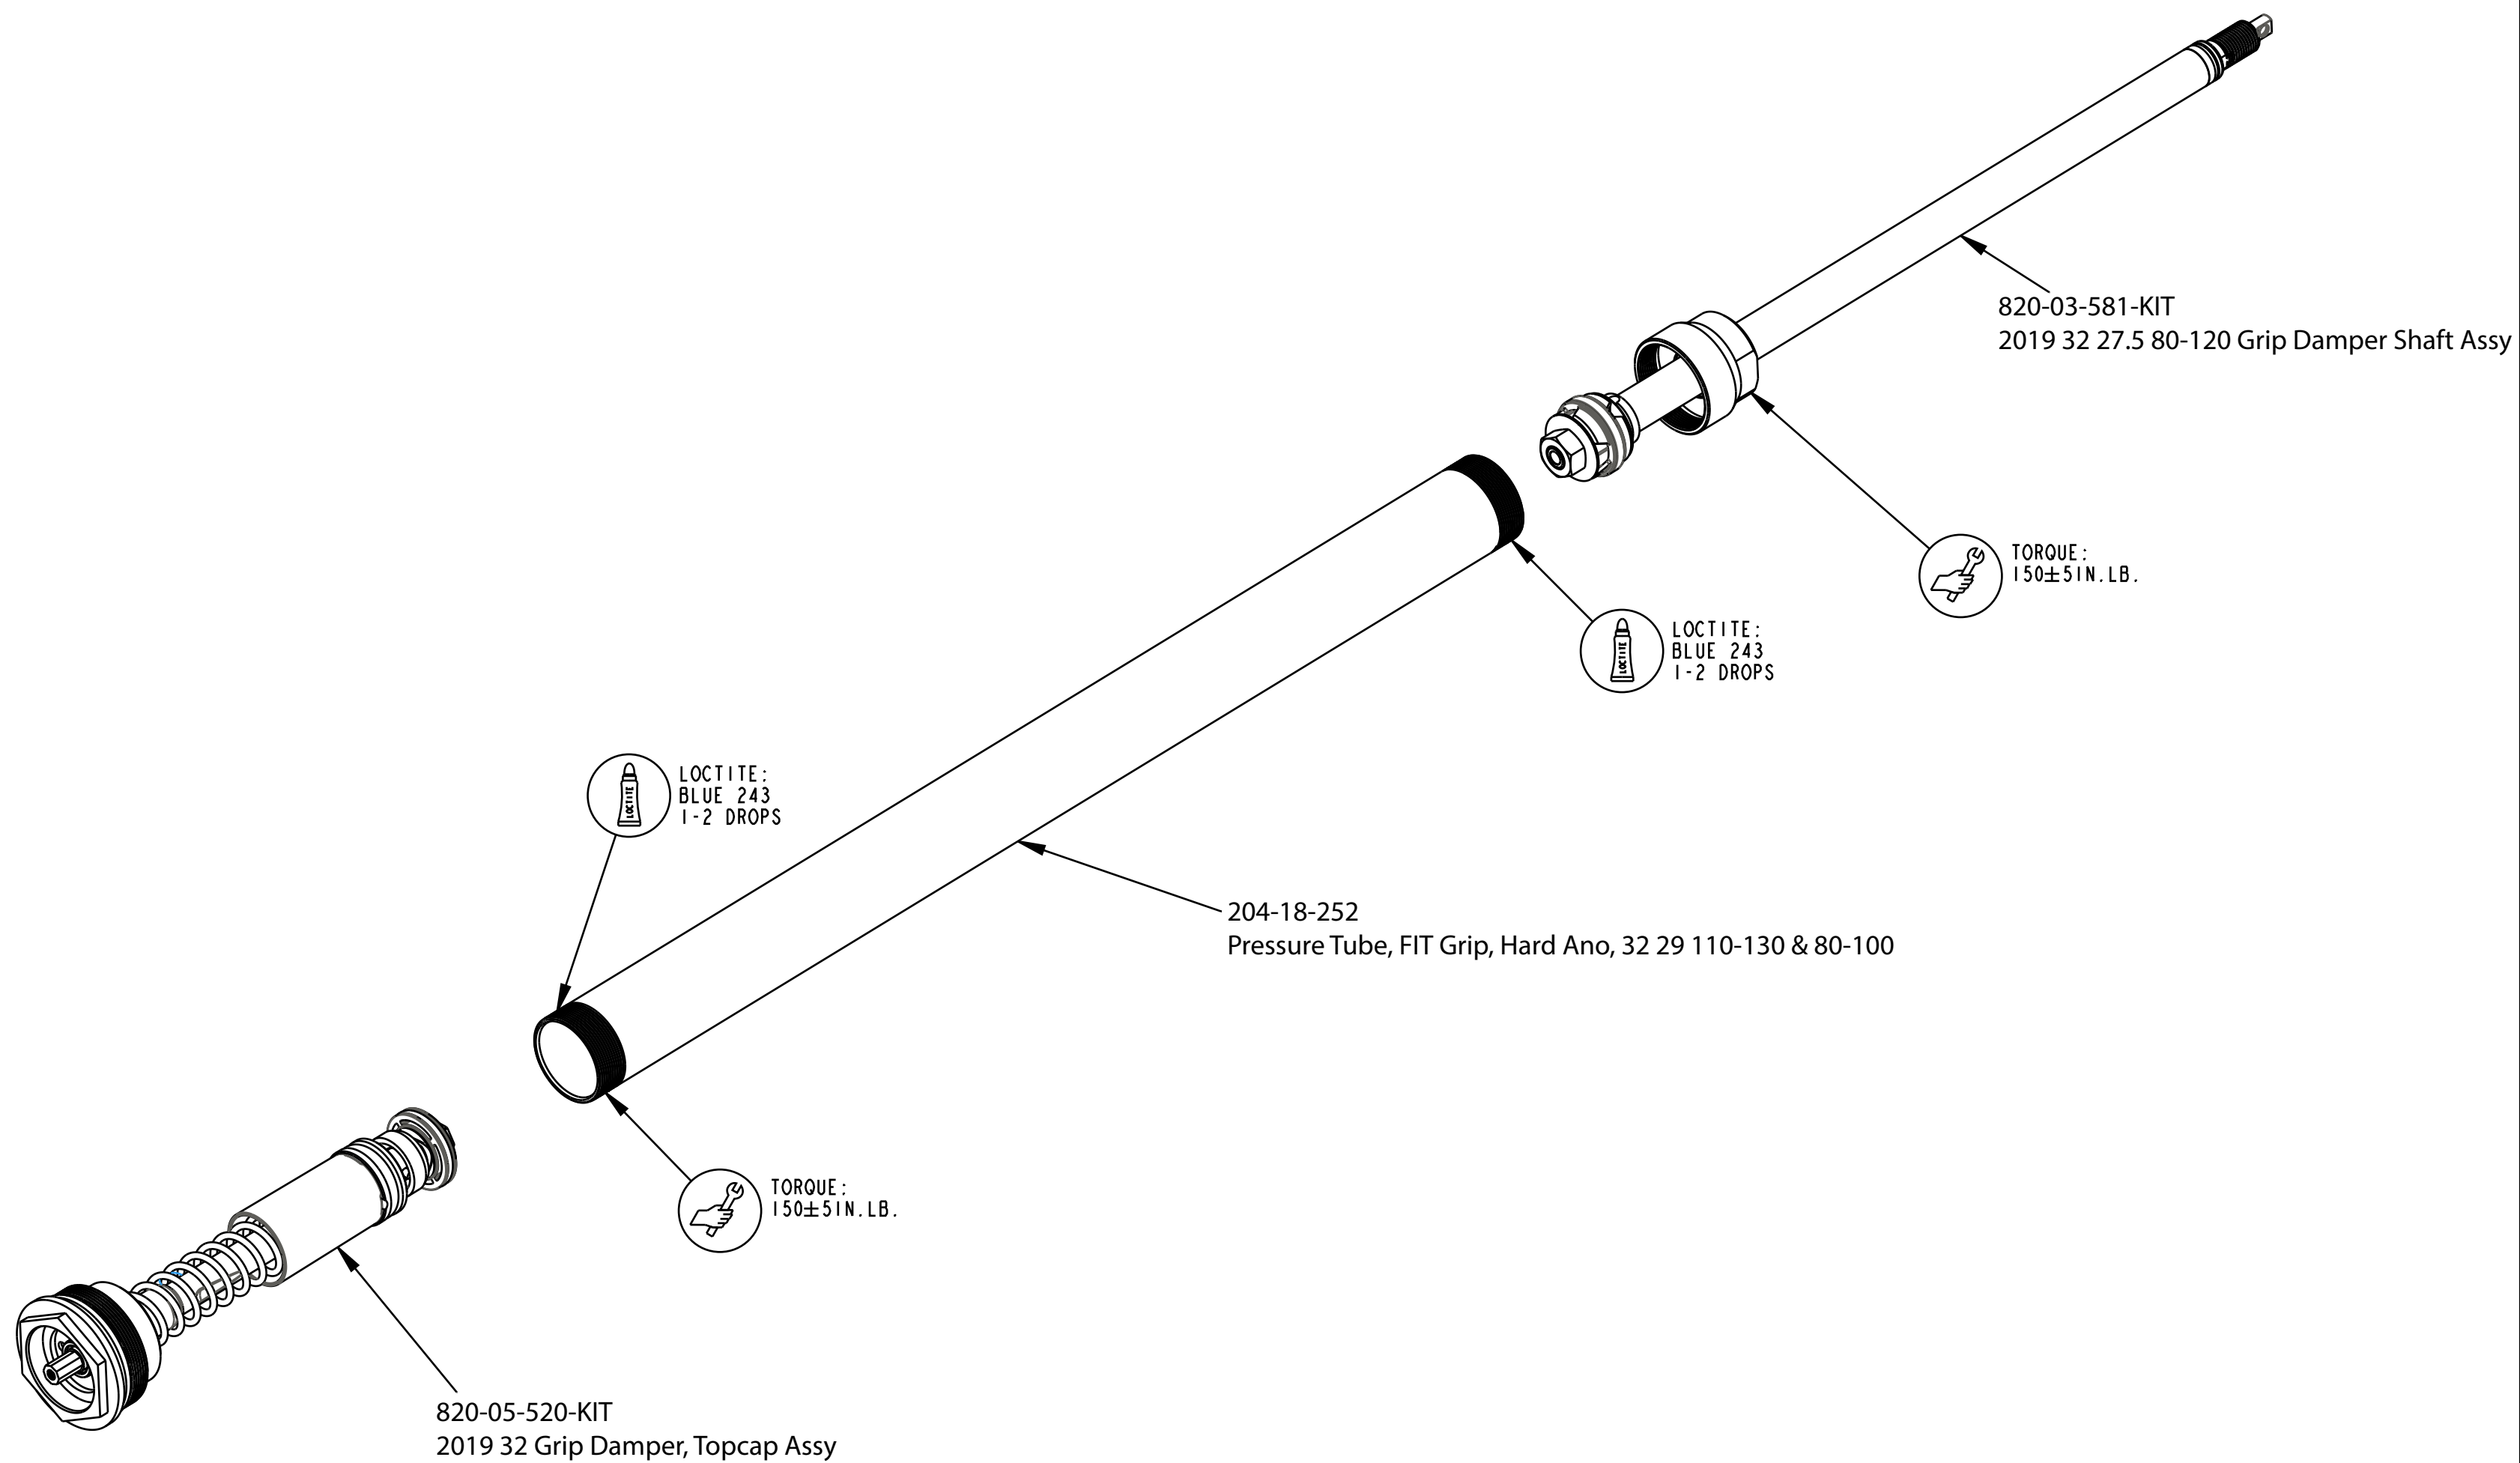

4

3

2

1

		FOX Factory, Inc.	Ph 831-768-1100 Fax 831-768-9312
130 Hangar Way, Watsonville, CA 95076 USA			
TITLE 2019 32 Rhythm 29 80-120, QR9 & QR15X100, Grip Cart Assy			
SIZE	DWG. NO.		
C			
PLOT SCALE 0.75:1		SHEET 1 OF 1	