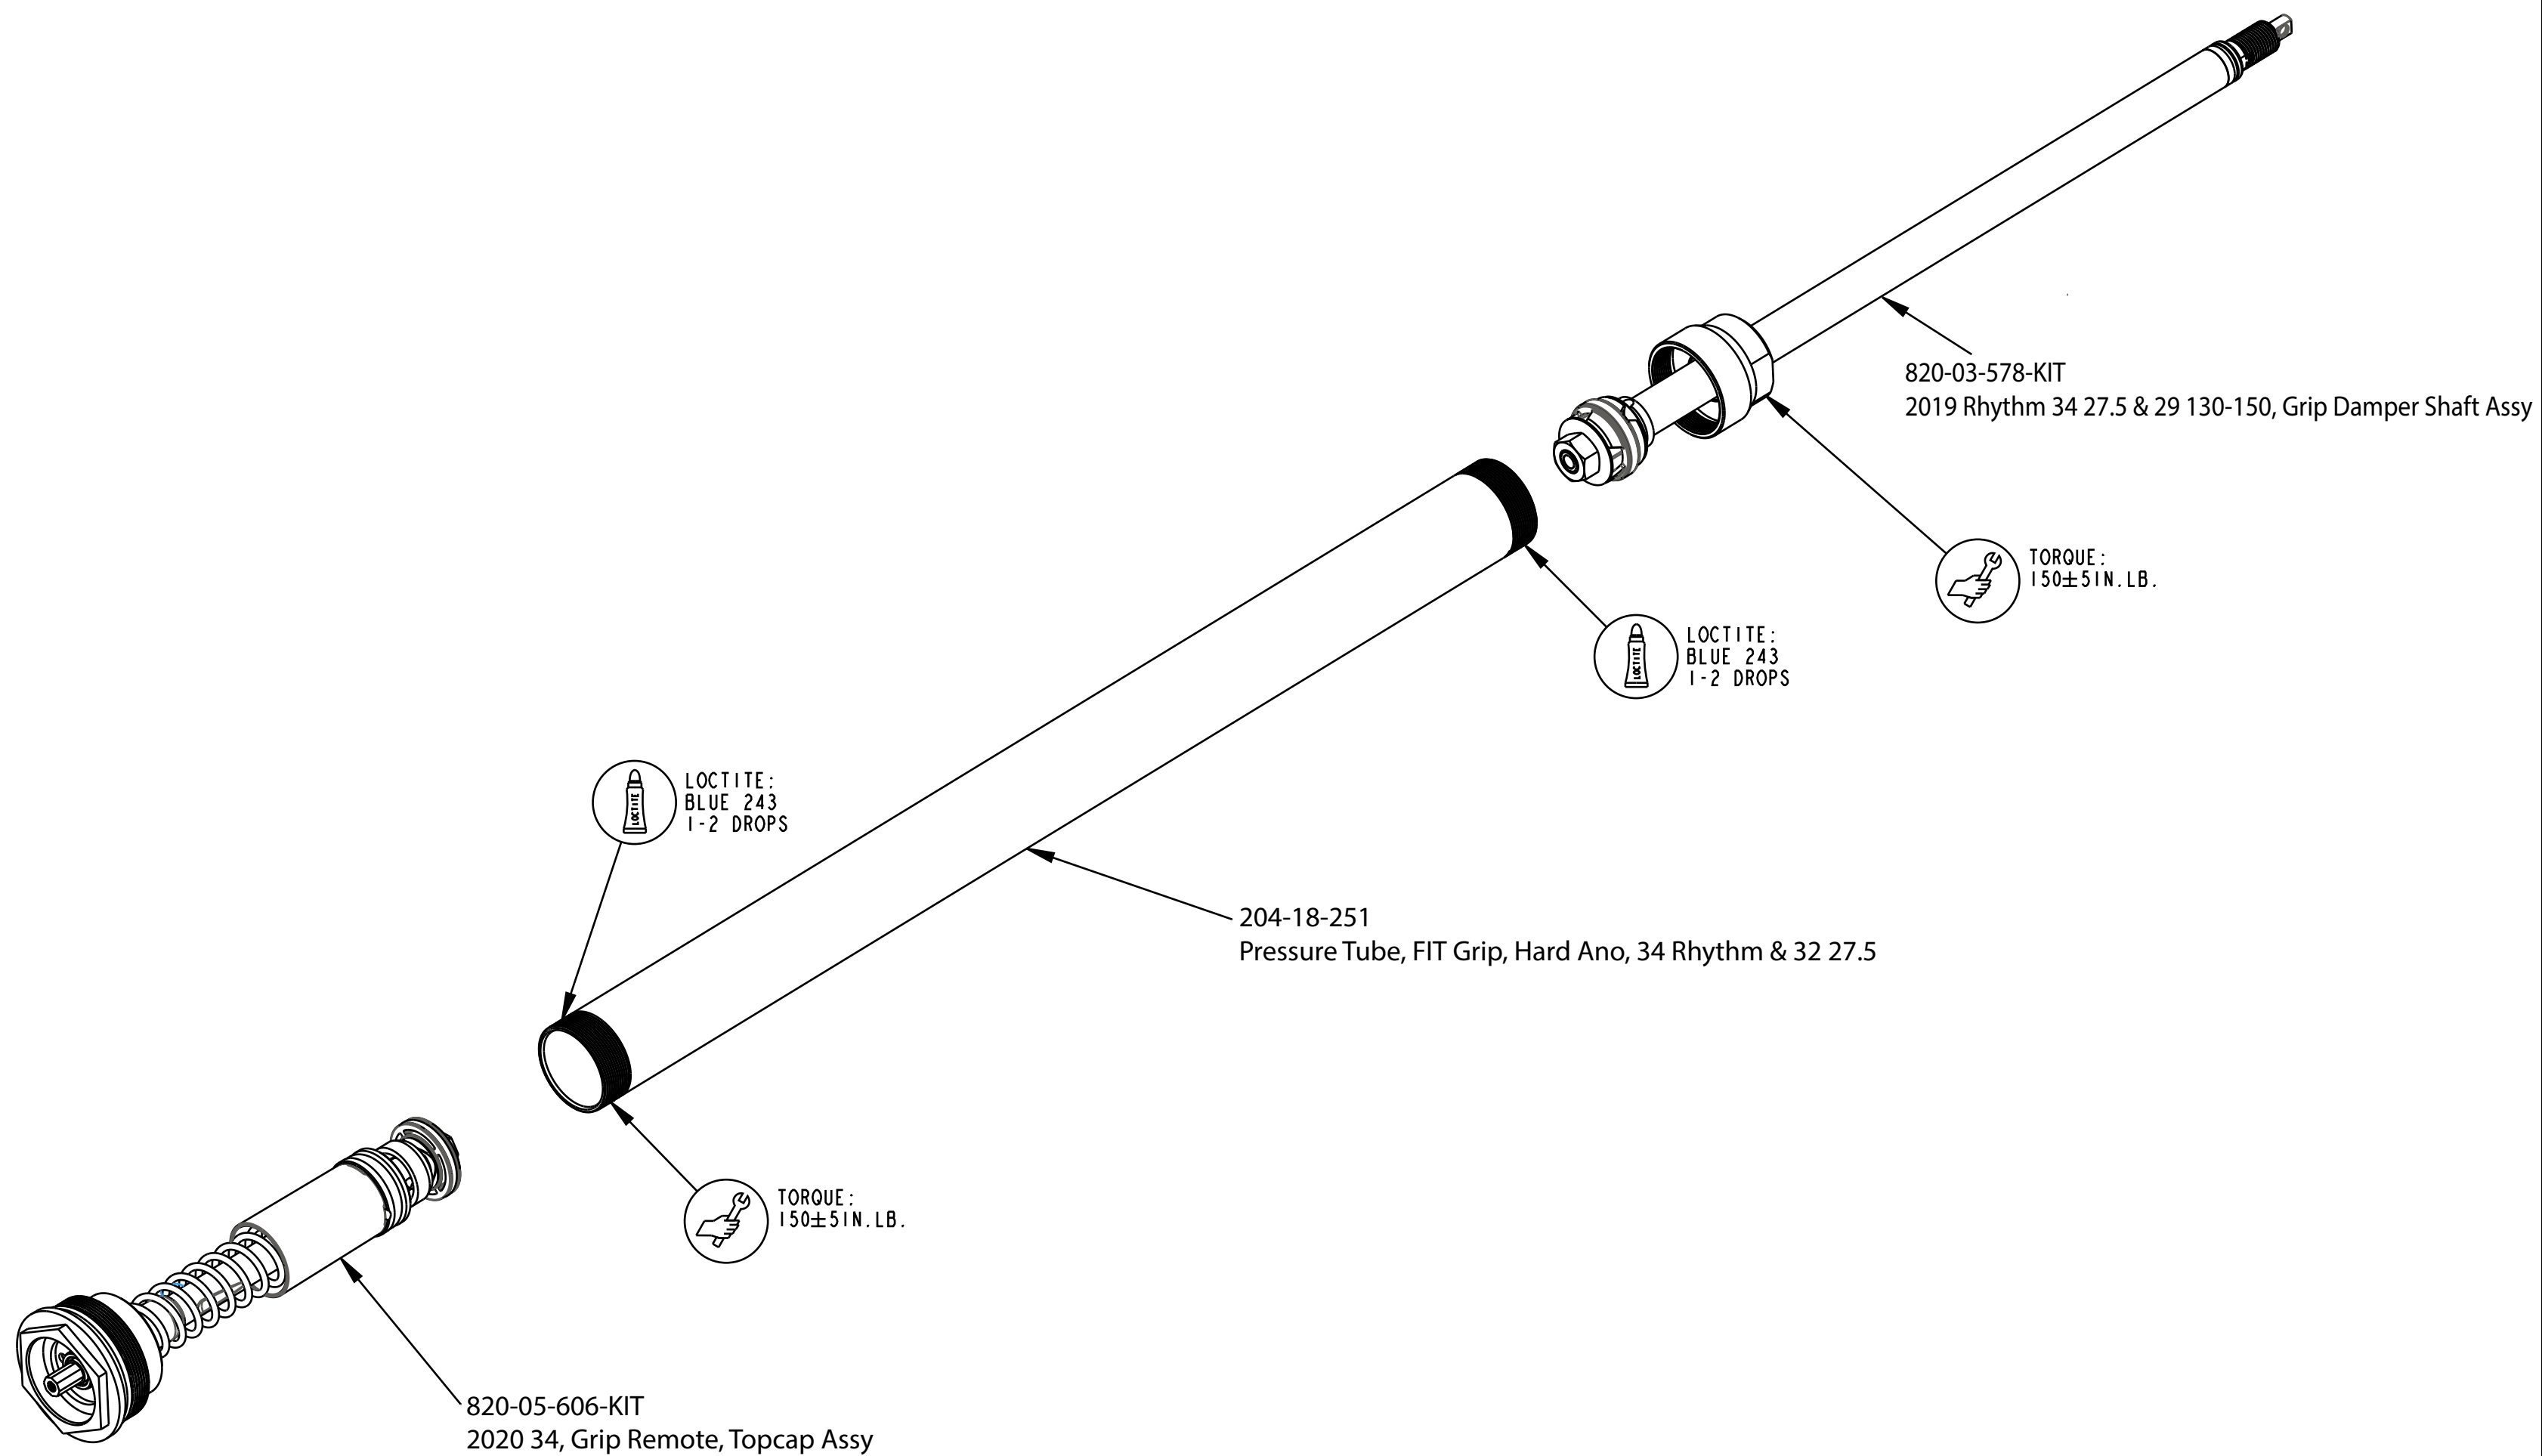

B

B

A

A

PROPRIETARY
 THIS DOCUMENT CONTAINS CONFIDENTIAL, PROPRIETARY INFORMATION
 THAT IS FOX PROPERTY. DO NOT DISCLOSE TO OR DUPLICATE
 FOR OTHERS EXCEPT AS AUTHORIZED BY FOX.

		FOX Factory, Inc.	Ph 831-768-1100
		130 Hangar Way, Watsonville, CA 95076 USA	Fax 831-768-9312
TITLE	2020 34 Rhythm 27.5 & 29 130-150, Grip Remote Cart Assy		
SIZE	DWG. NO.	C	
PLOT SCALE	0.75:1	SHEET 1 OF 1	