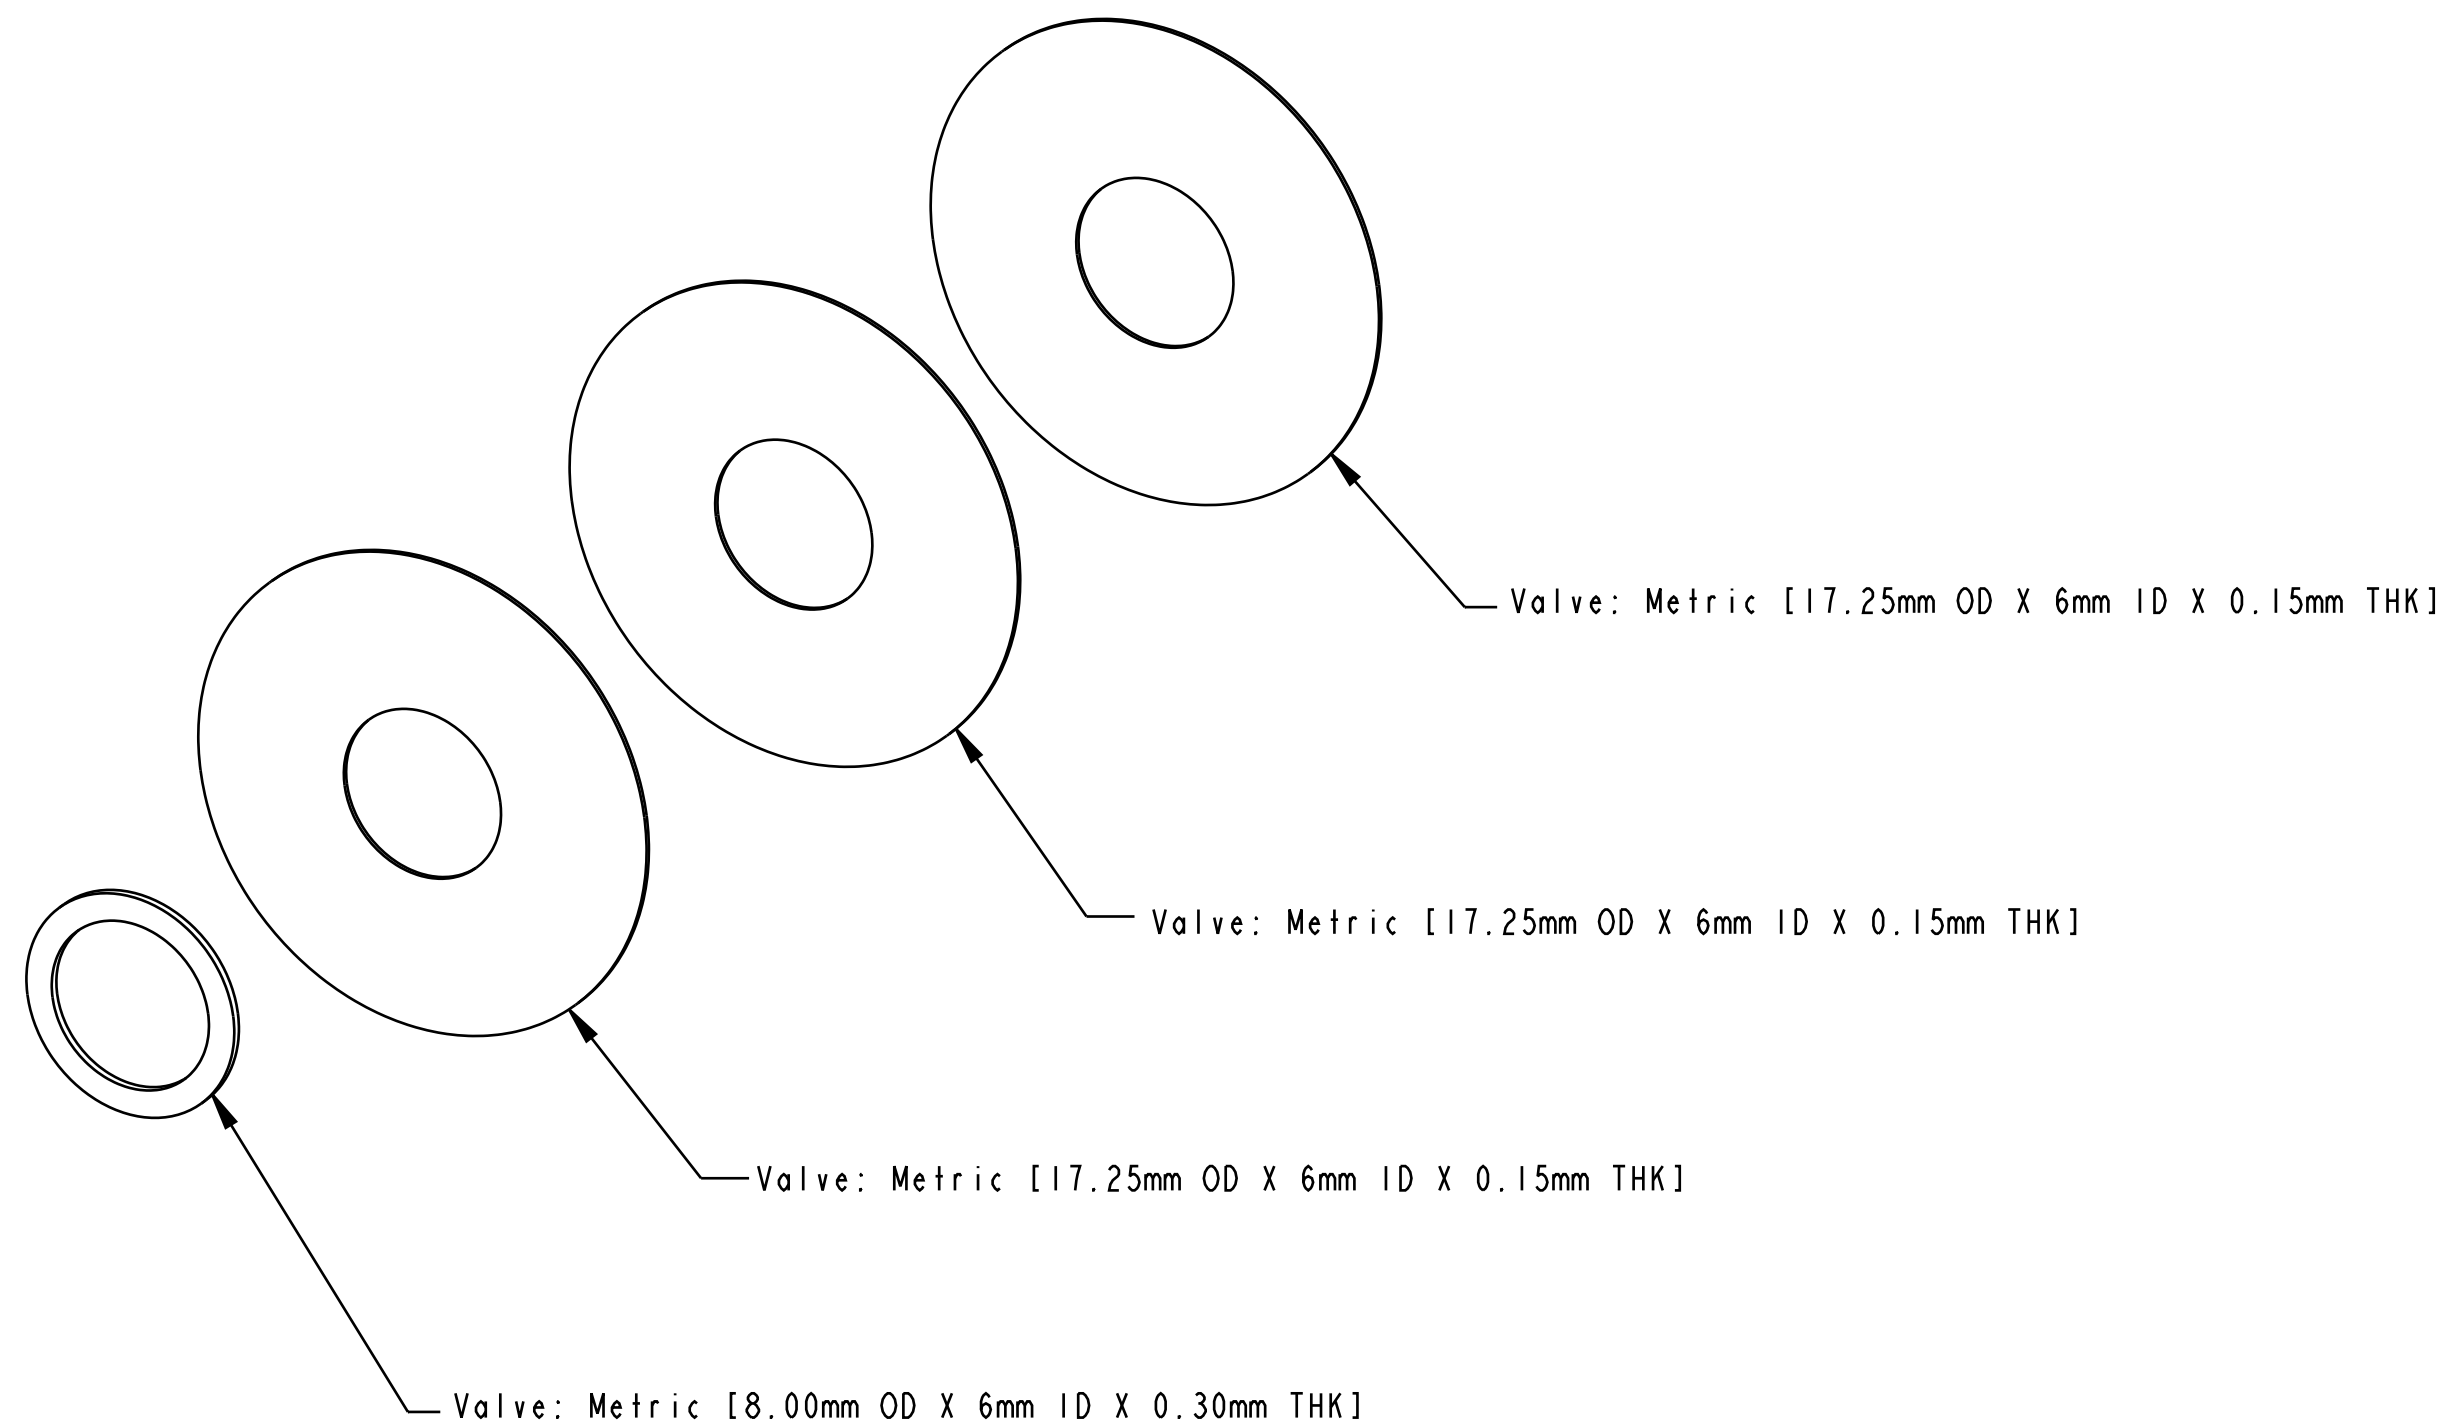

B

B

A

A

- PROPRIETARY -
 THIS DOCUMENT CONTAINS CONFIDENTIAL, PROPRIETARY INFORMATION
 THAT IS FOX PROPERTY. DO NOT DISCLOSE TO OR DUPLICATE
 FOR OTHERS EXCEPT AS AUTHORIZED BY FOX.

FOX		FOX Factory, Inc.	Ph 831-768-1100
		130 Hangar Way, Watsonville, CA 95076 USA	Fax 831-768-9312
TITLE 2017 Grip Rebound Valving, Long Travel			
SIZE	DWG. NO.	820-03-457-KIT	
C			
PLOT SCALE 4.00:1		SHEET 1 OF 1	