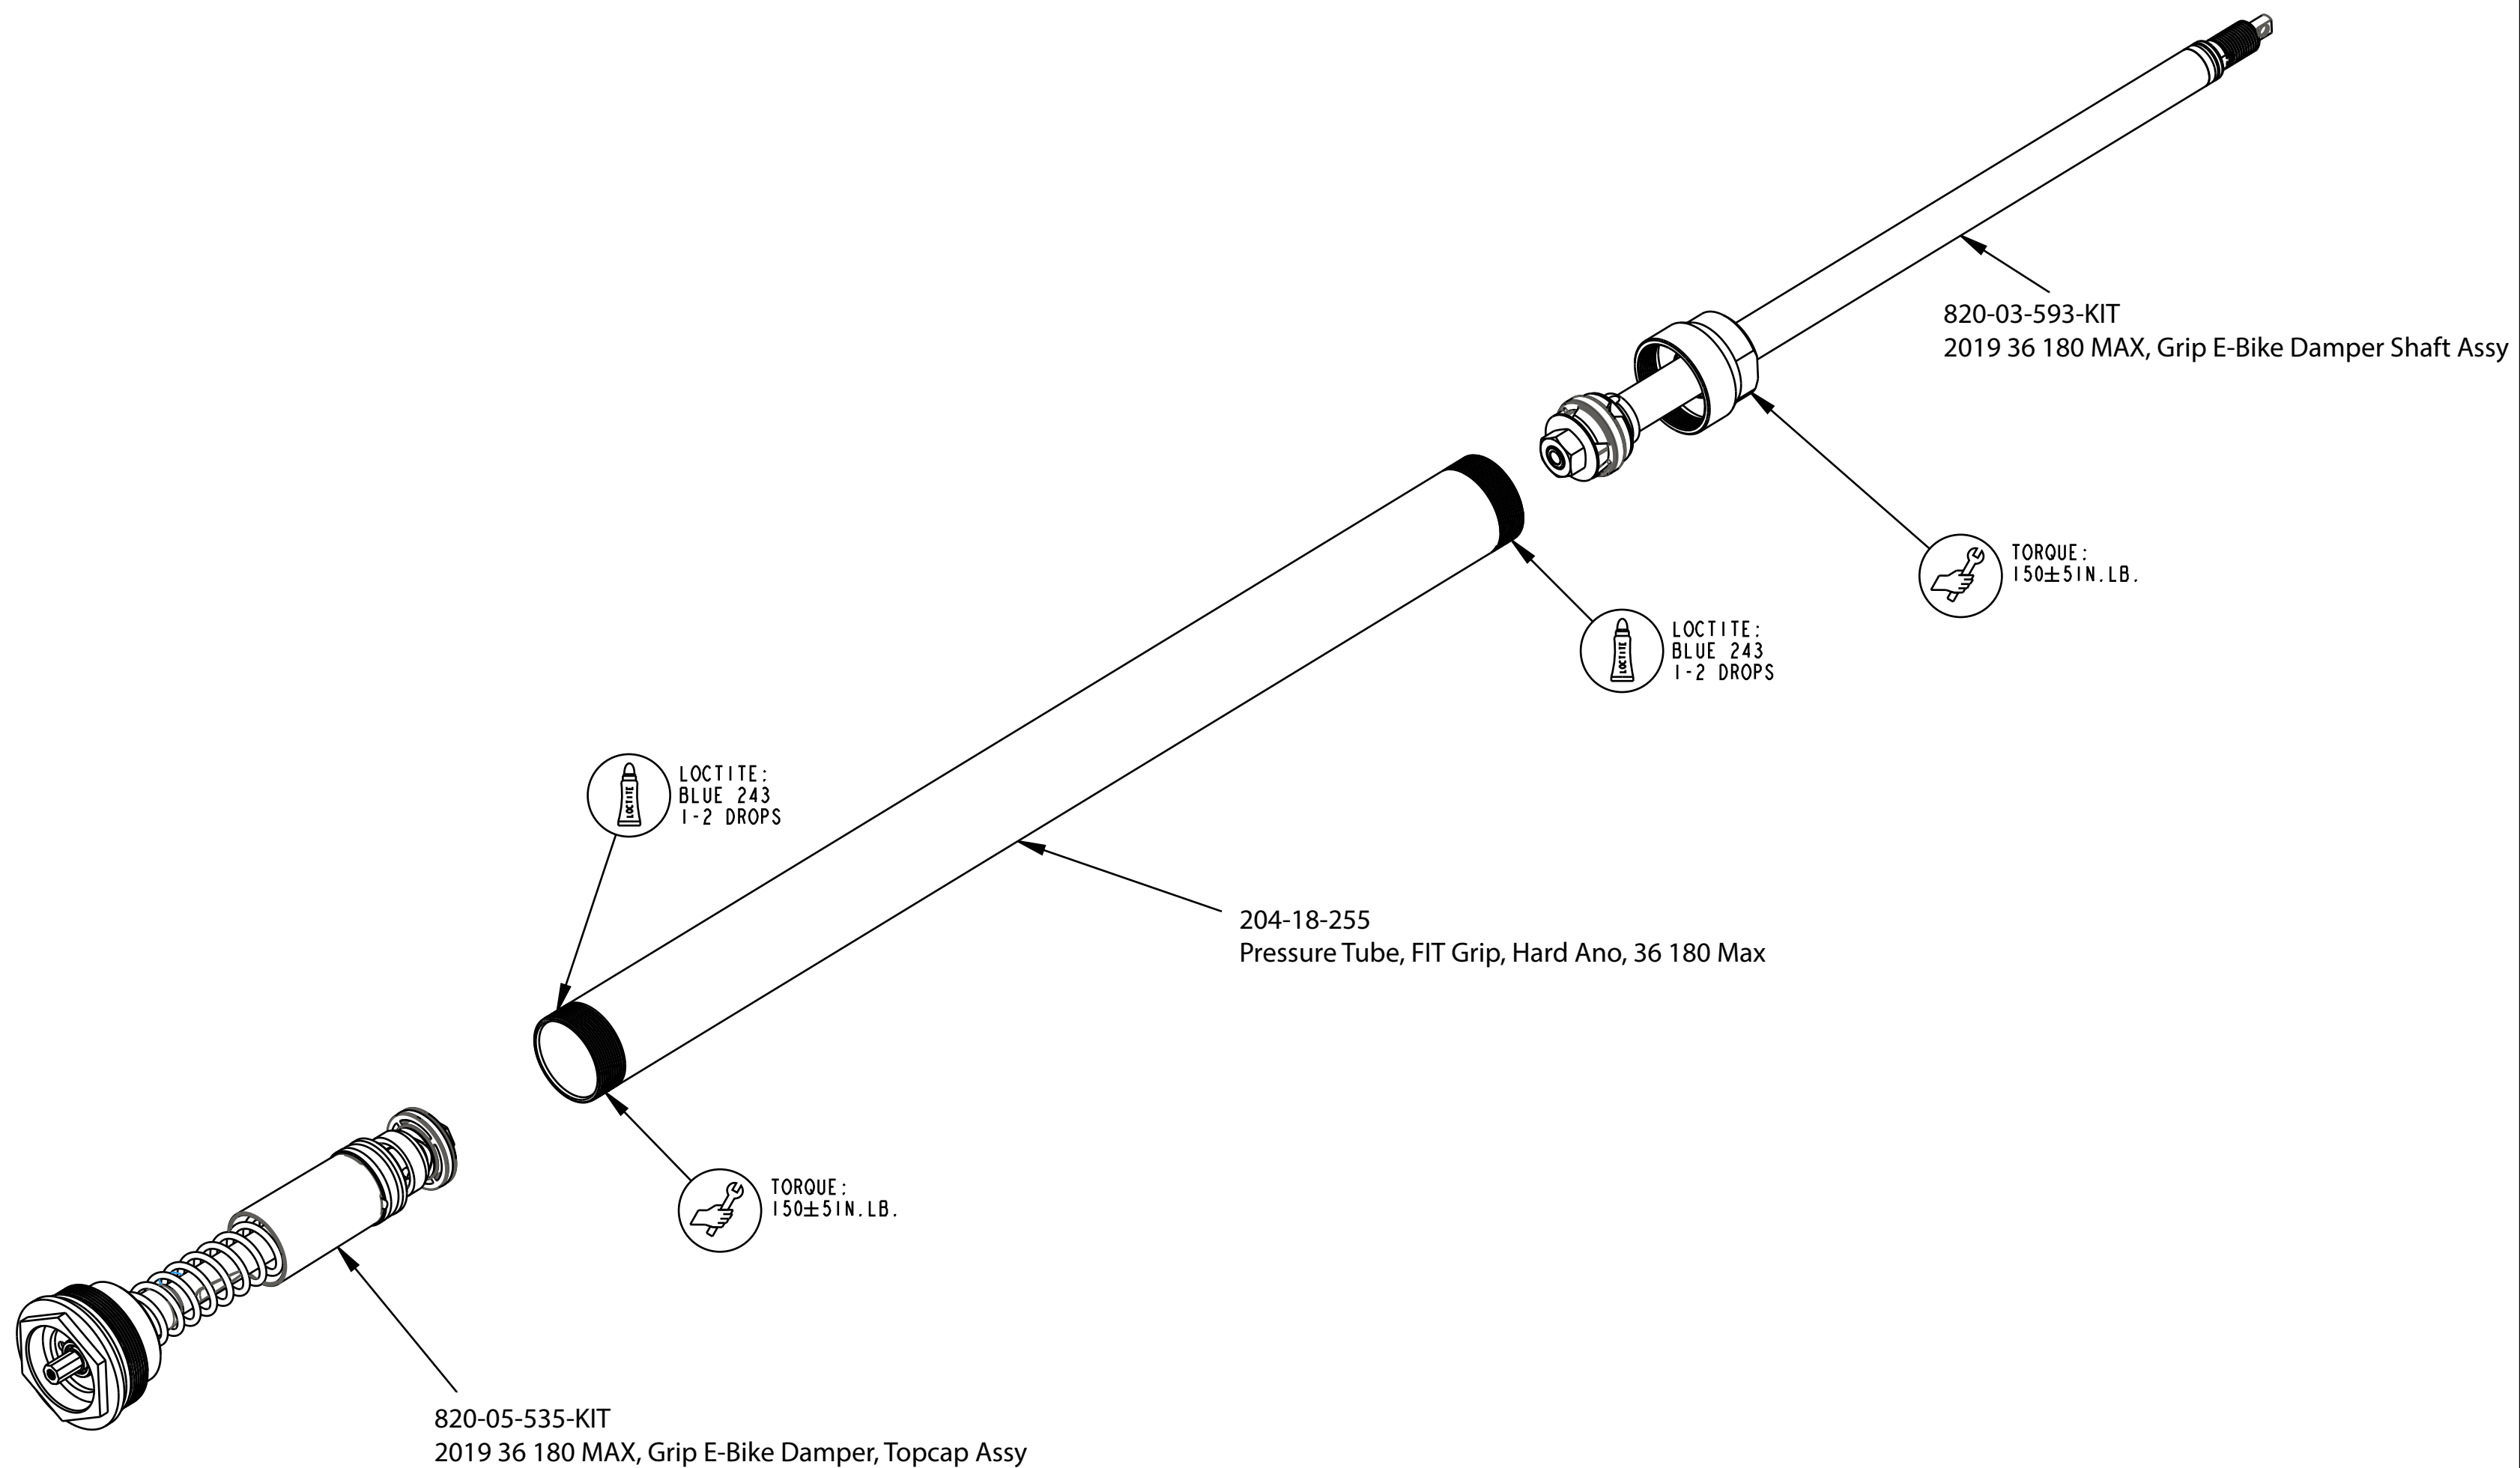

B

B

A

A

- PROPRIETARY -  
 THIS DOCUMENT CONTAINS CONFIDENTIAL, PROPRIETARY INFORMATION  
 THAT IS FOX PROPERTY. DO NOT DISCLOSE TO OR DUPLICATE  
 FOR OTHERS EXCEPT AS AUTHORIZED BY FOX.

		<b>FOX Factory, Inc.</b>	Ph 831-768-1100
		130 Hangar Way, Watsonville, CA 95076 USA	Fax 831-768-9312
TITLE		2019 36 Rhythm, 180 MAX, Grip E-Bike Cart Assy	
SIZE	DWG. NO.		
<b>C</b>			
PLOT SCALE 0.75:1		SHEET 1 OF 1	