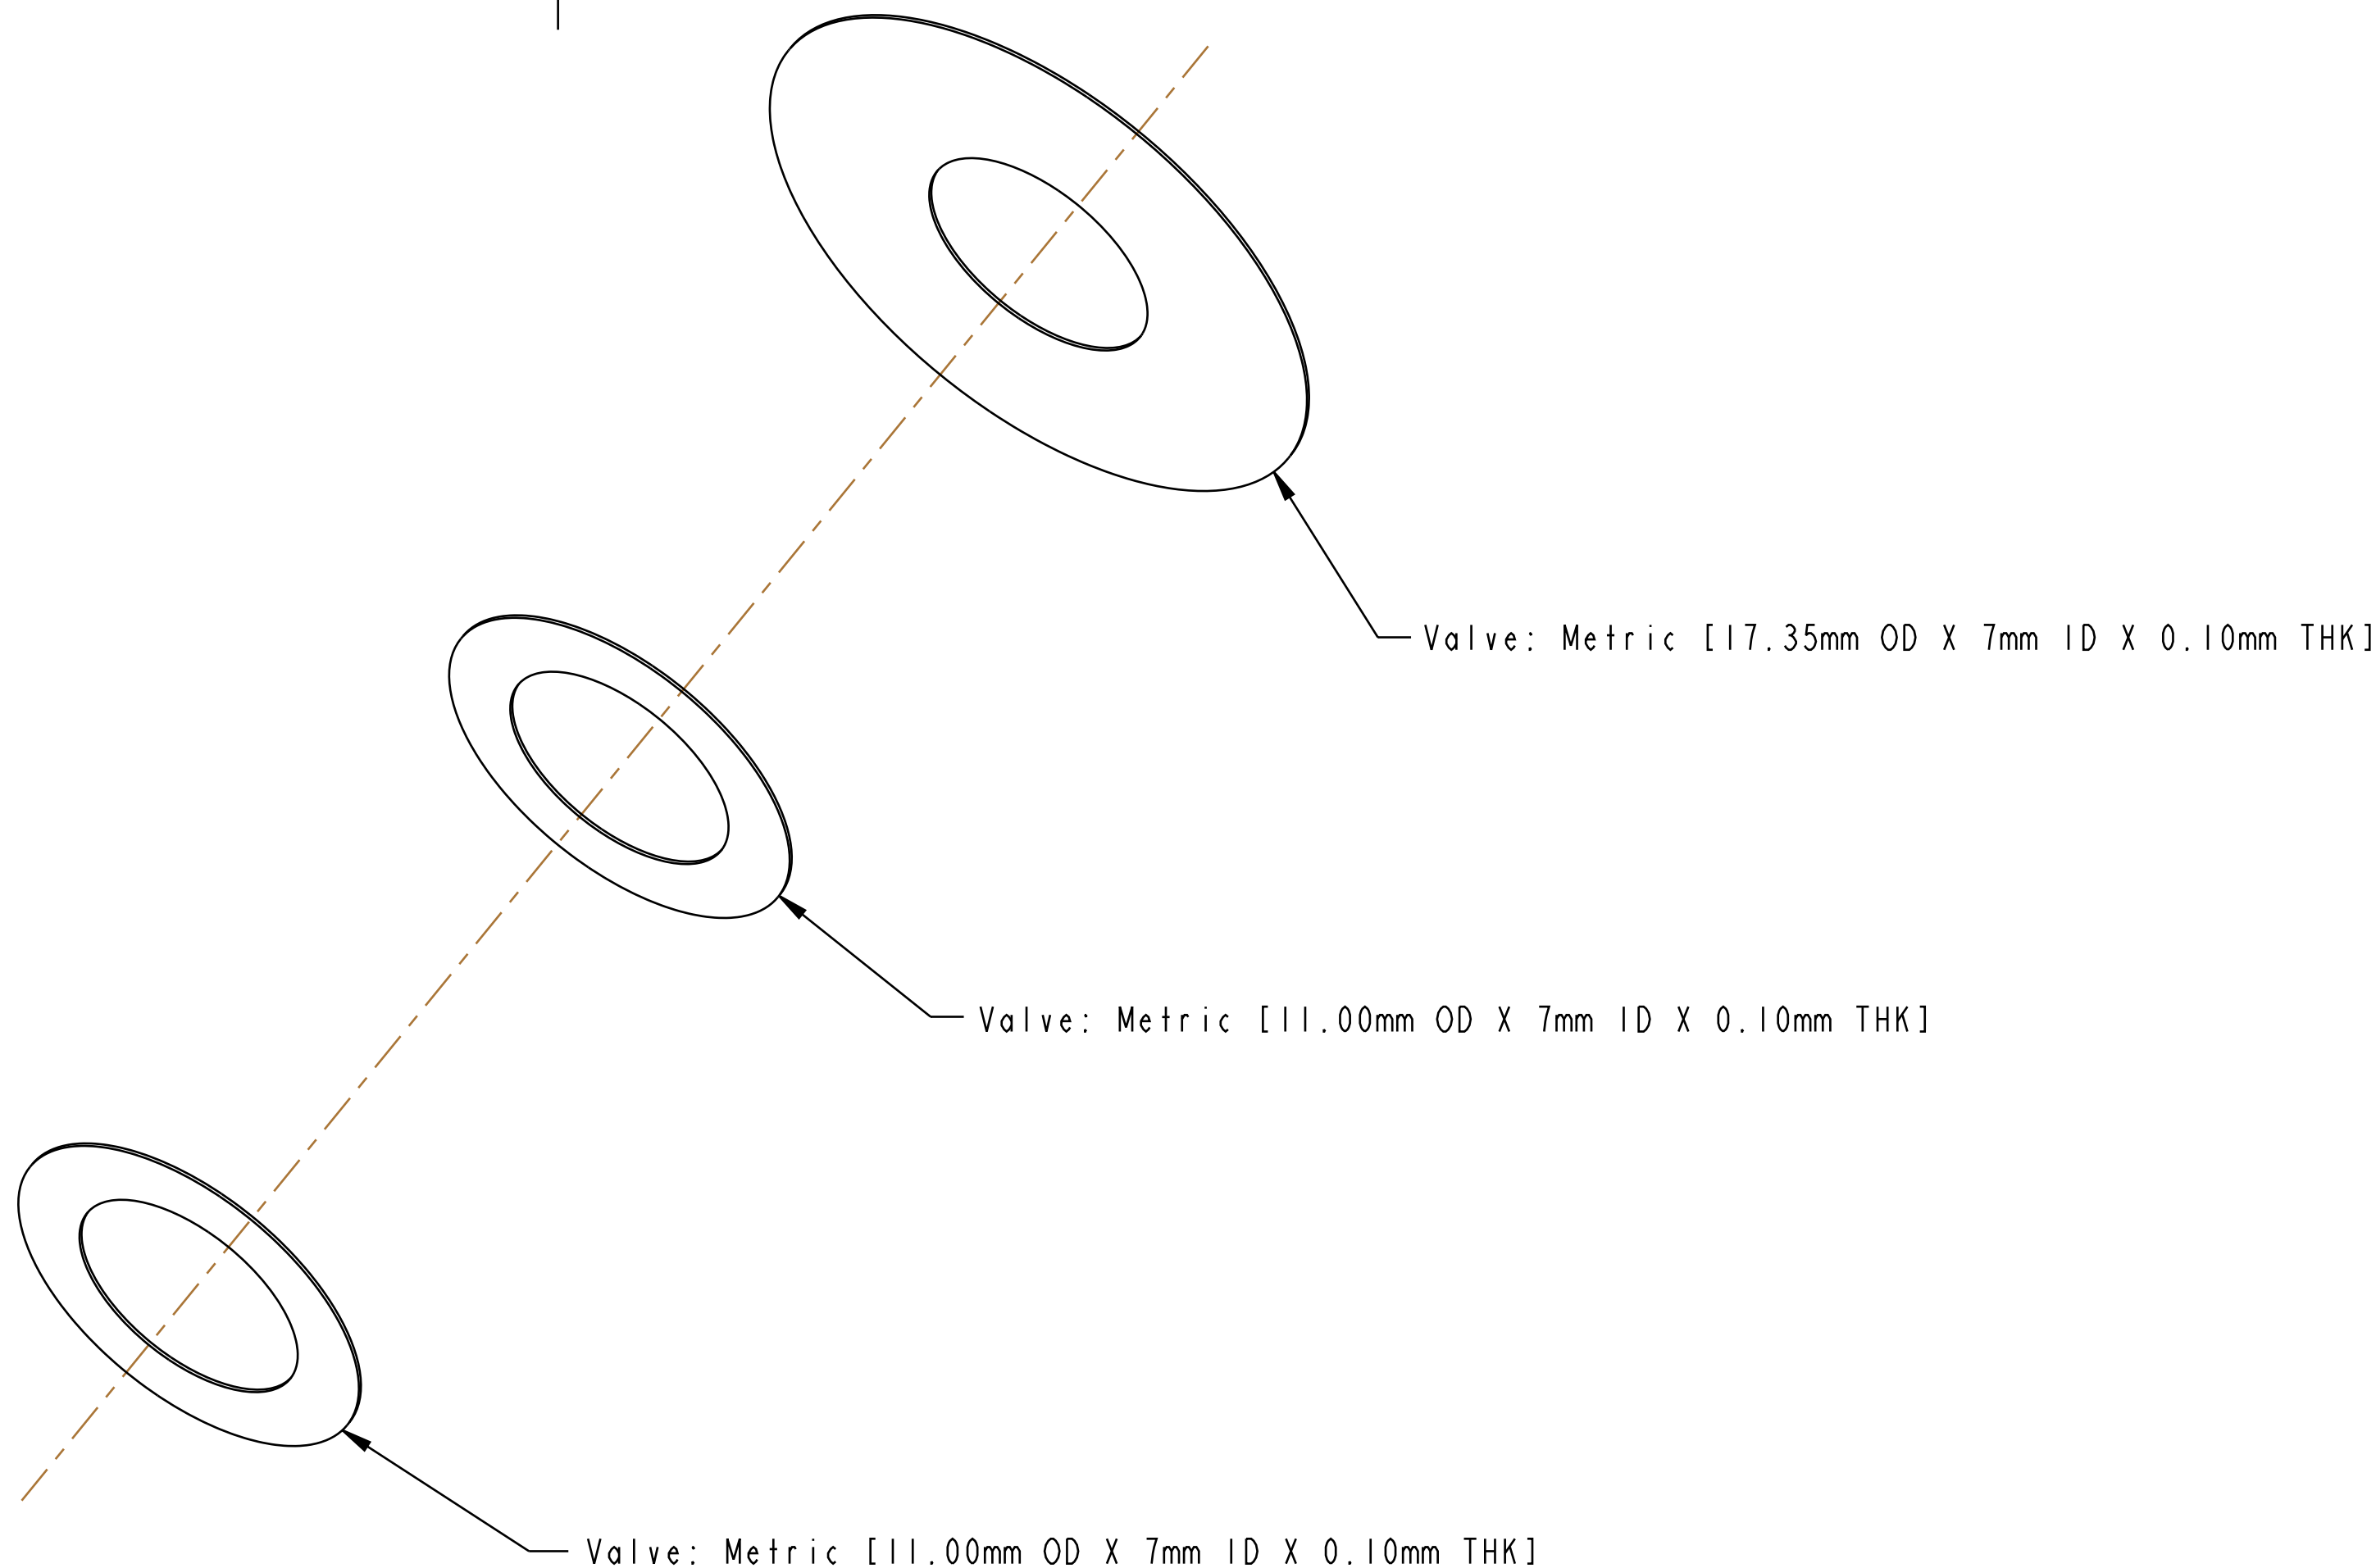

4

3

2

1

FACES PISTON

SCALE 10:1

FOX **FOX Factory, Inc.** Ph 831-768-1100
 130 Hangar Way, Watsonville, CA 95076 USA Fax 831-768-9312

TITLE
2020 Grip2 Rebound Valving, Light

SIZE DWG. NO. **820-03-642-KIT**

PLOT SCALE 6:1 SHEET 1 OF 1

- PROPRIETARY -
 THIS DOCUMENT CONTAINS CONFIDENTIAL, PROPRIETARY INFORMATION
 THAT IS FOX PROPERTY. DO NOT DISCLOSE TO OR DUPLICATE
 FOR OTHERS EXCEPT AS AUTHORIZED BY FOX.