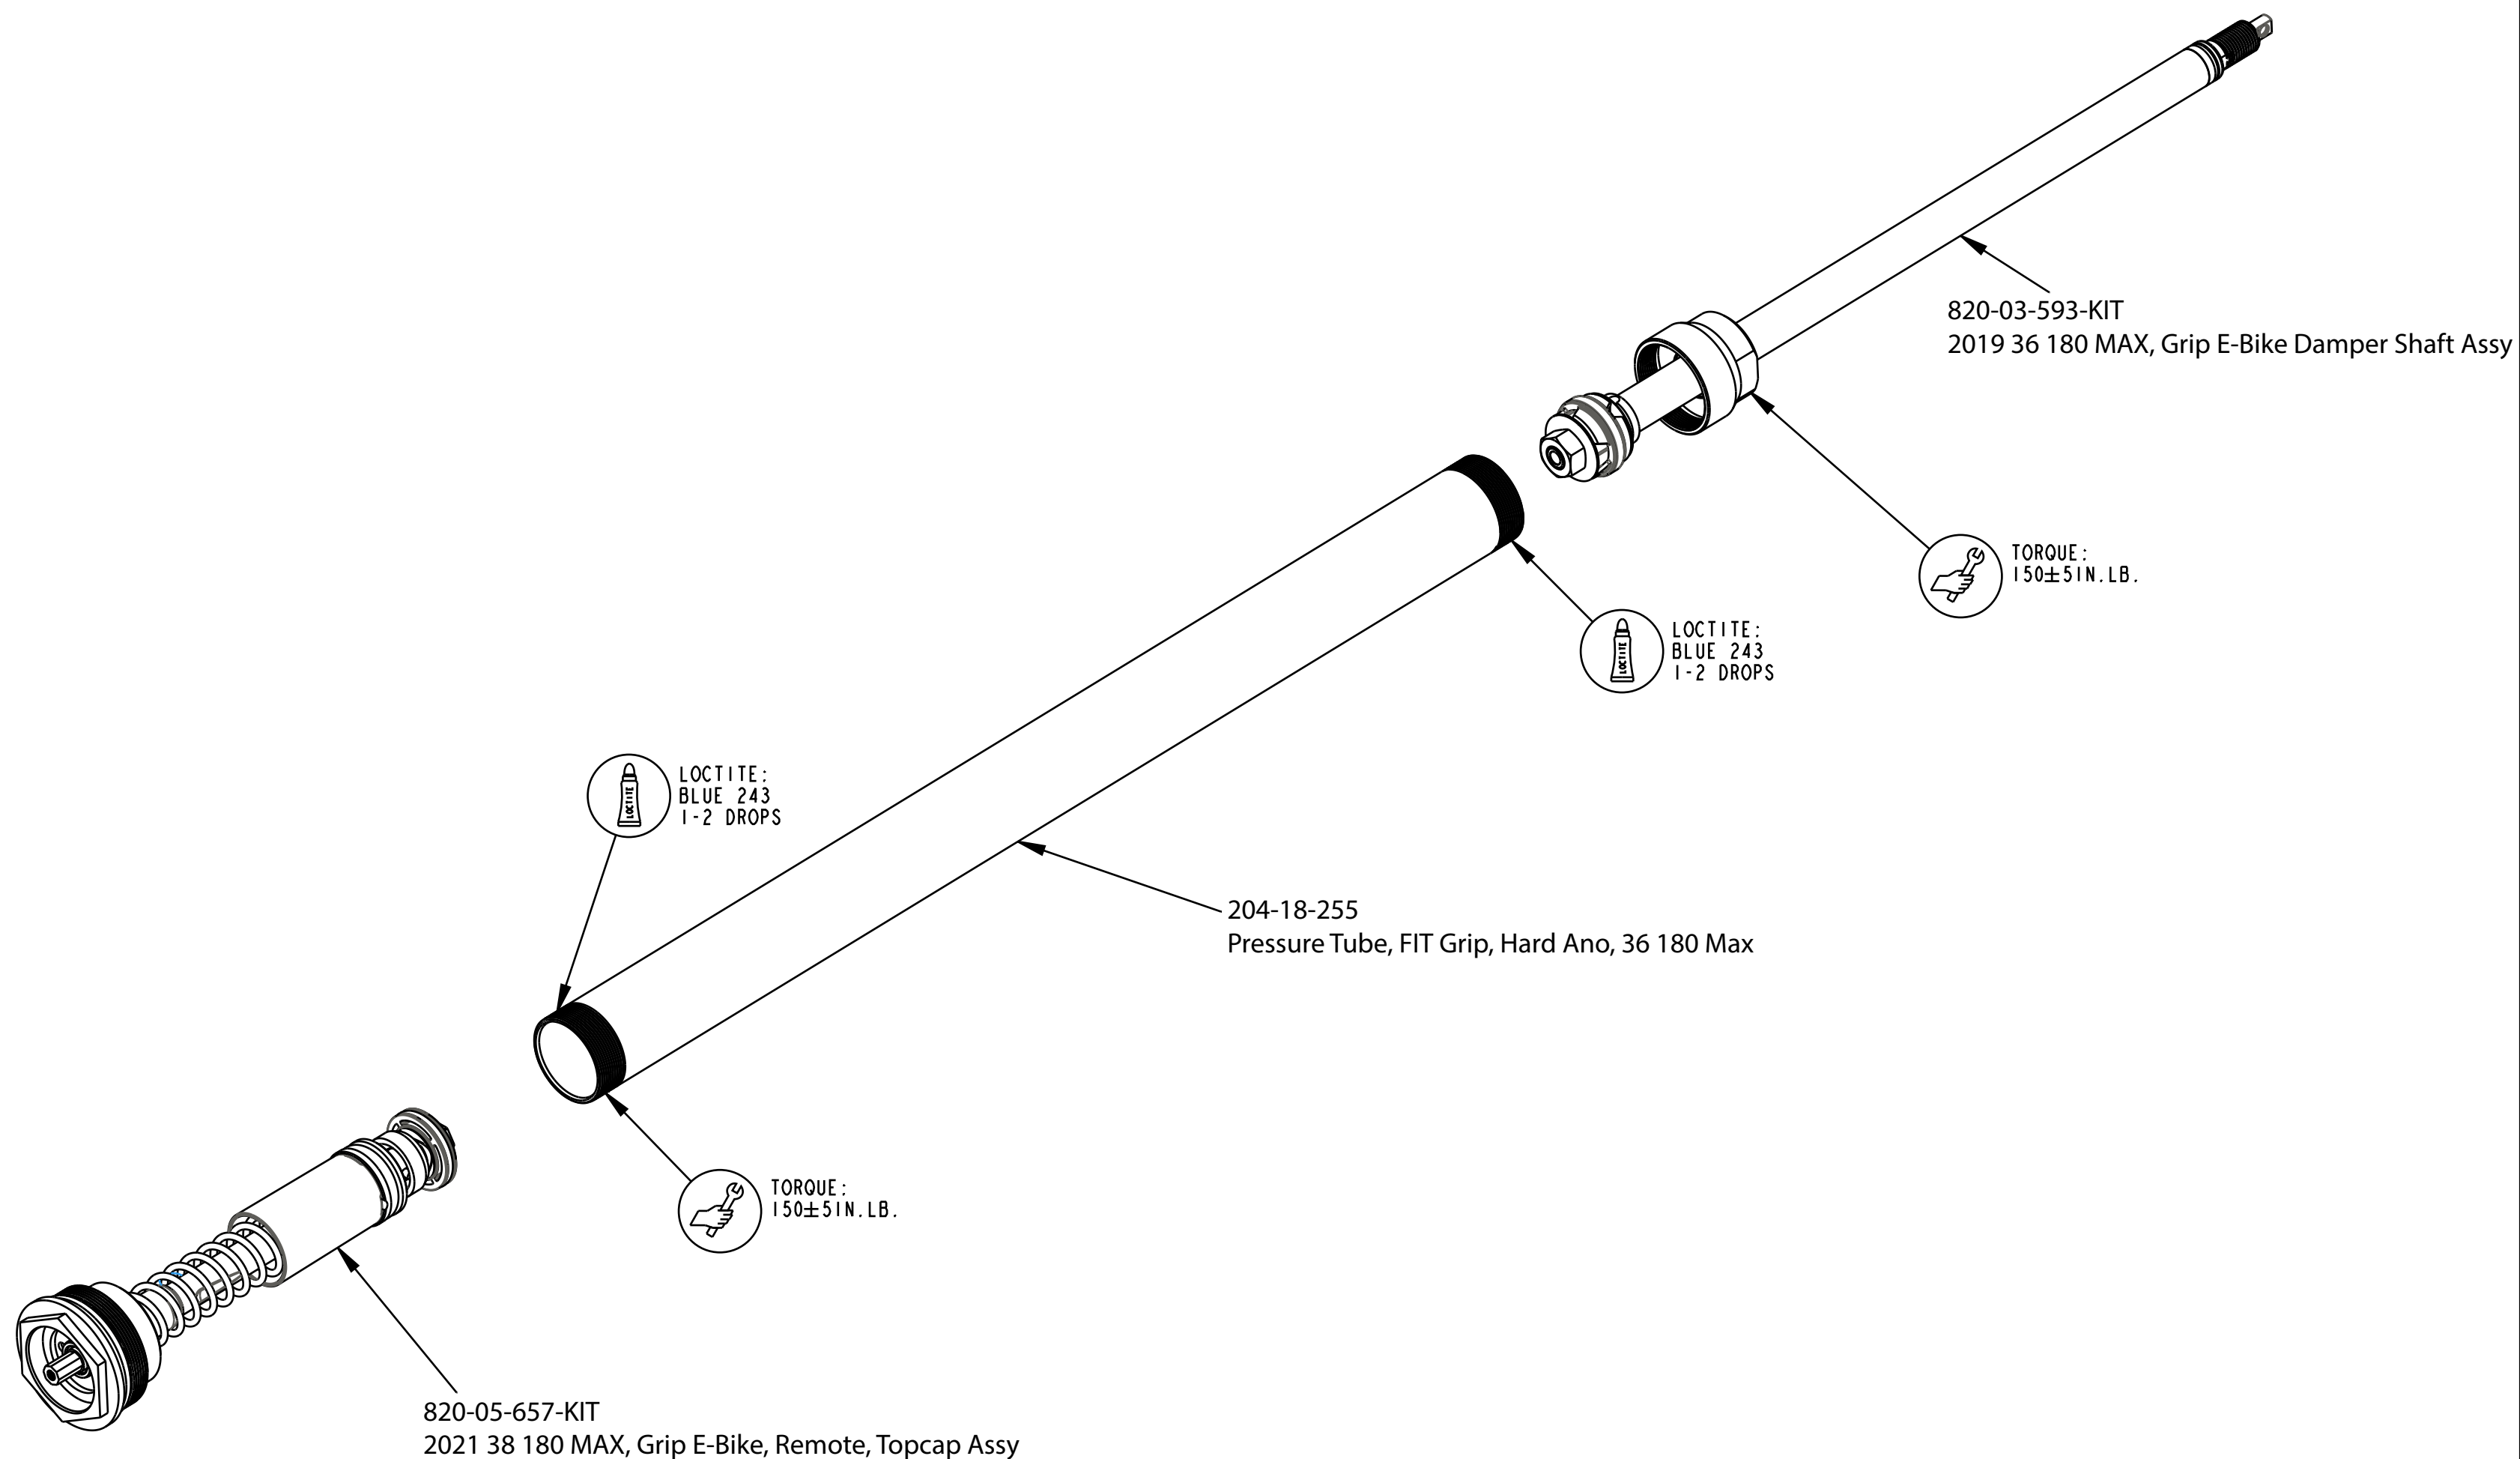

4

3

2

1

		<b>FOX Factory, Inc.</b>	Ph 831-768-1100
		130 Hangar Way, Watsonville, CA 95076 USA	Fax 831-768-9312
TITLE		2021 38 180 MAX, Grip E-Bike, Remote, Cart Assy	
SIZE	DWG. NO.		
<b>C</b>			
PLOT SCALE 0.75:1		SHEET 1 OF 1	