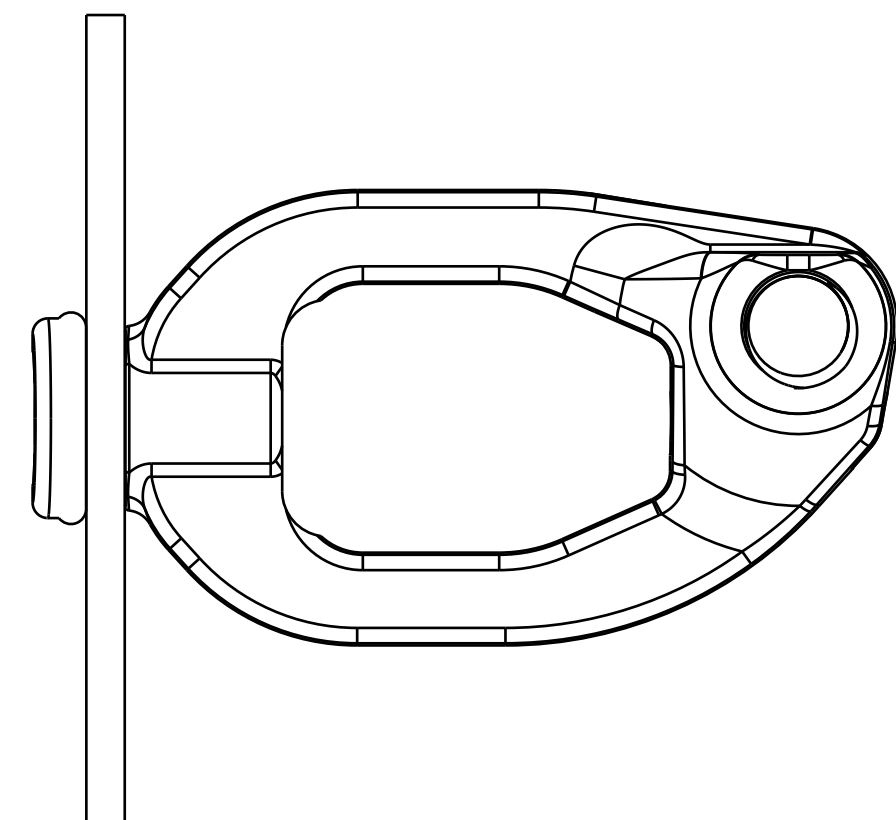

SCALE 4:1

FOX Factory, Inc. 130 Hanger Way, Watsonville, CA 95076 USA Ph 831-768-1100 Fax 831-768-9312	
TITLE 2022 Transfer SL Cable Hanger Assy	
SIZE D	DWG. NO. 825-00-110-KIT
PLOT SCALE 1:1	SHEET 1 OF 1