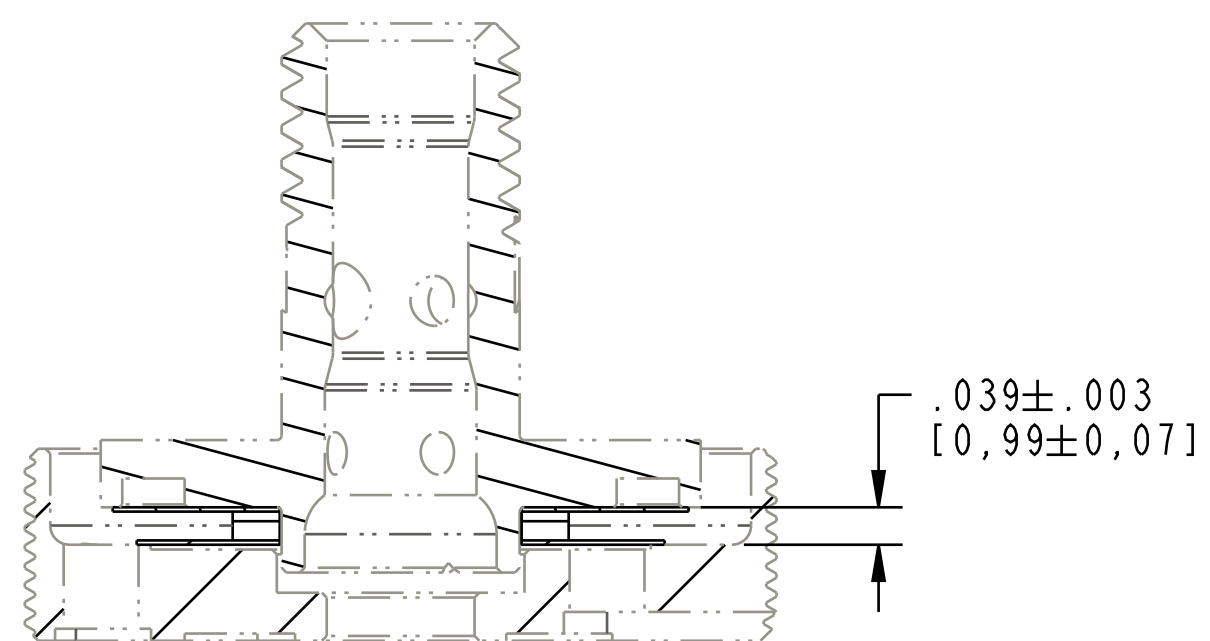

4

3

2

1

SECTION B-B
SCALE 5.000

FOX FOX Factory, Inc. Ph 831-768-1100
130 Hangar Way, Watsonville, CA 95076 USA Fax 831-768-9312

TITLE
Valve Stack Assy: 2018 Float DPS,
Lockout Light, CML

SIZE DWG. NO. 805-05-200-KIT
C PLOT SCALE 3.00:1 SHEET 1 OF 1