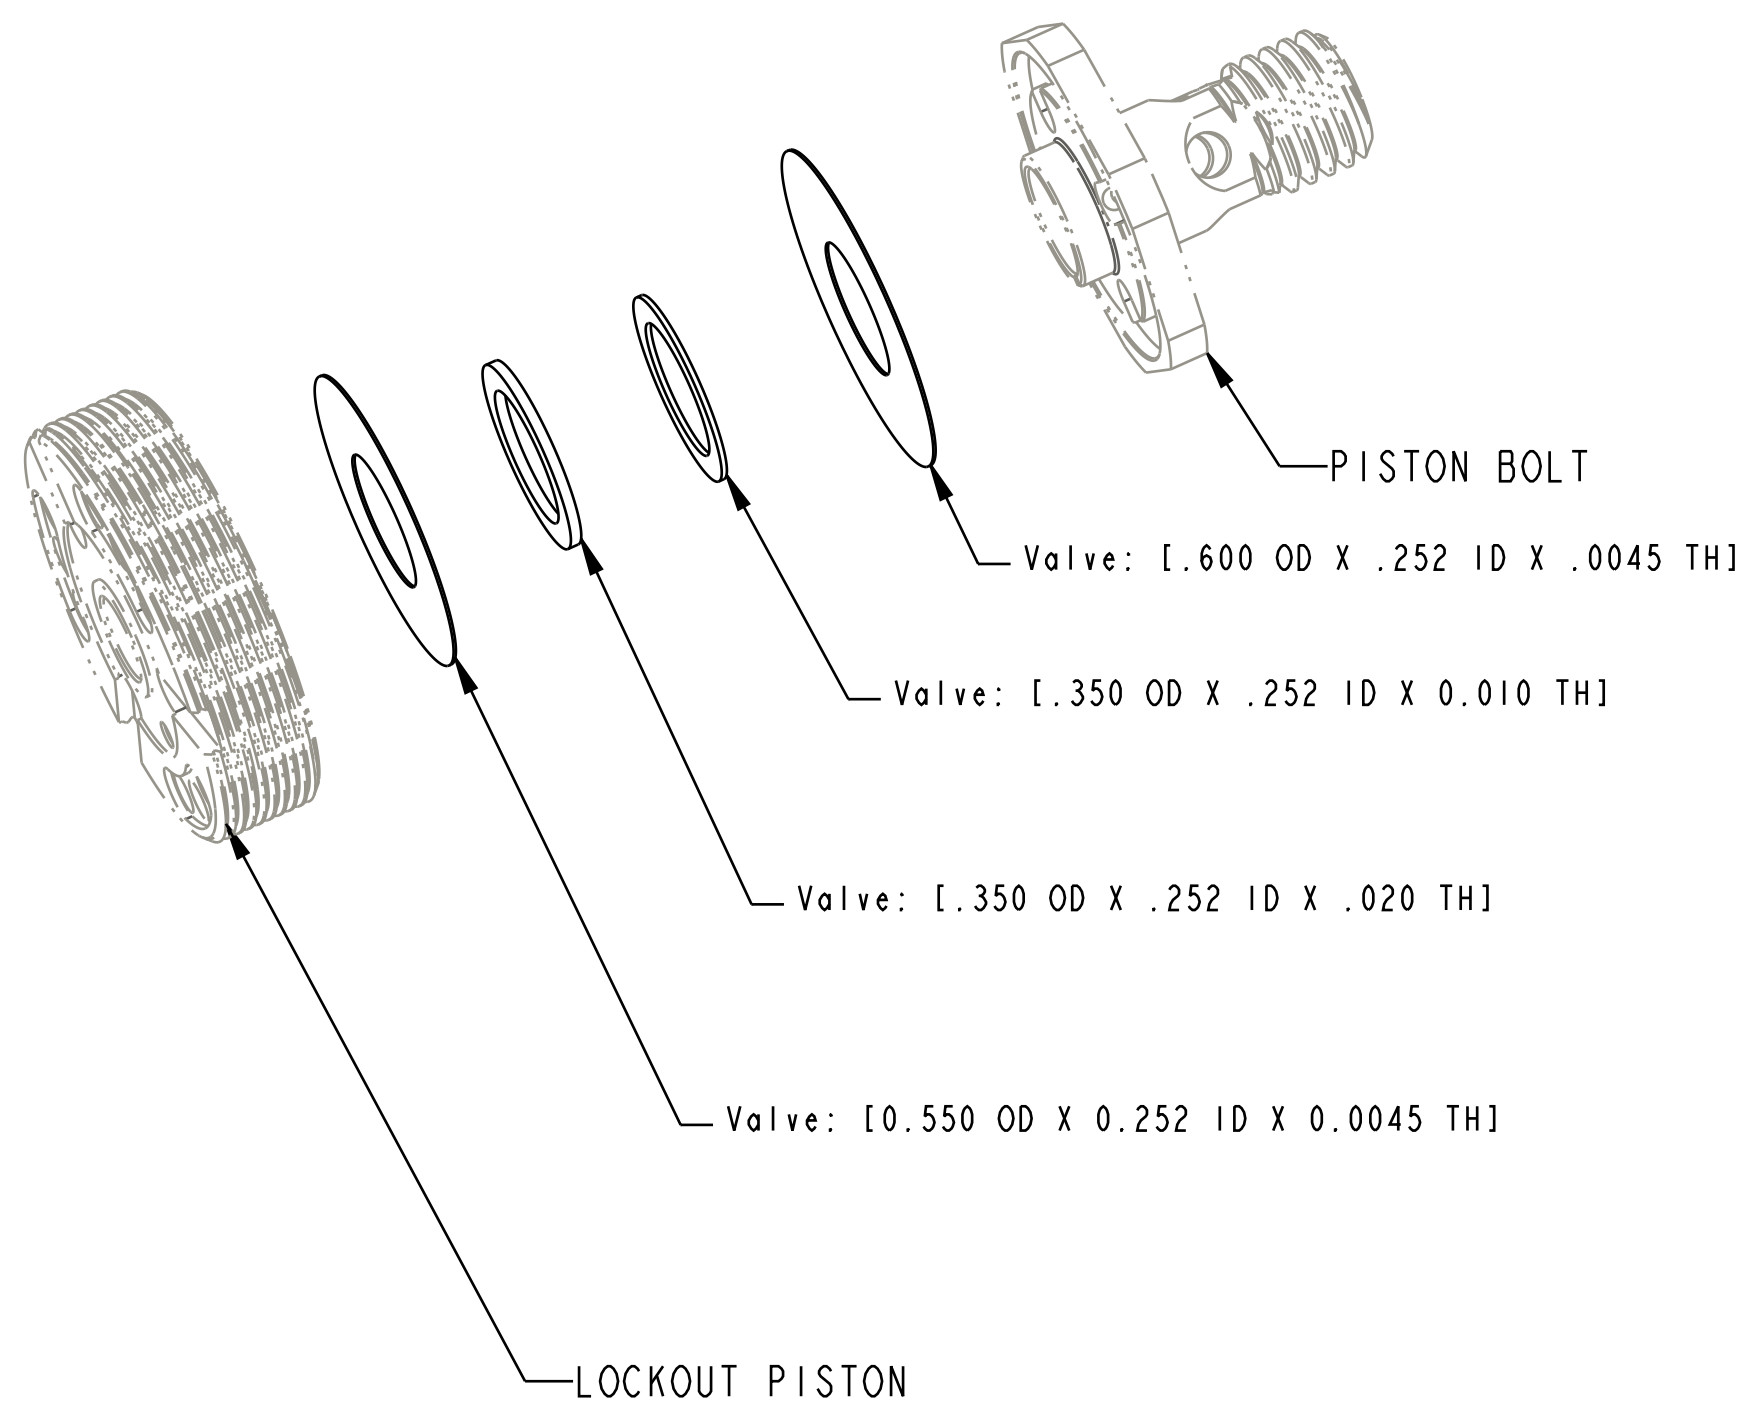

4

3

2

1

SECTION B-B
SCALE 5.000

FOX FOX Factory, Inc. Ph 831-768-1100
130 Hangar Way, Watsonville, CA 95076 USA Fax 831-768-9312

TITLE
Valve Stack Assy: 2018 Float DPS,
Lockout Light, CML

SIZE DWG. NO. 805-05-200-KIT
C PLOT SCALE 3.00:1 SHEET 1 OF 1