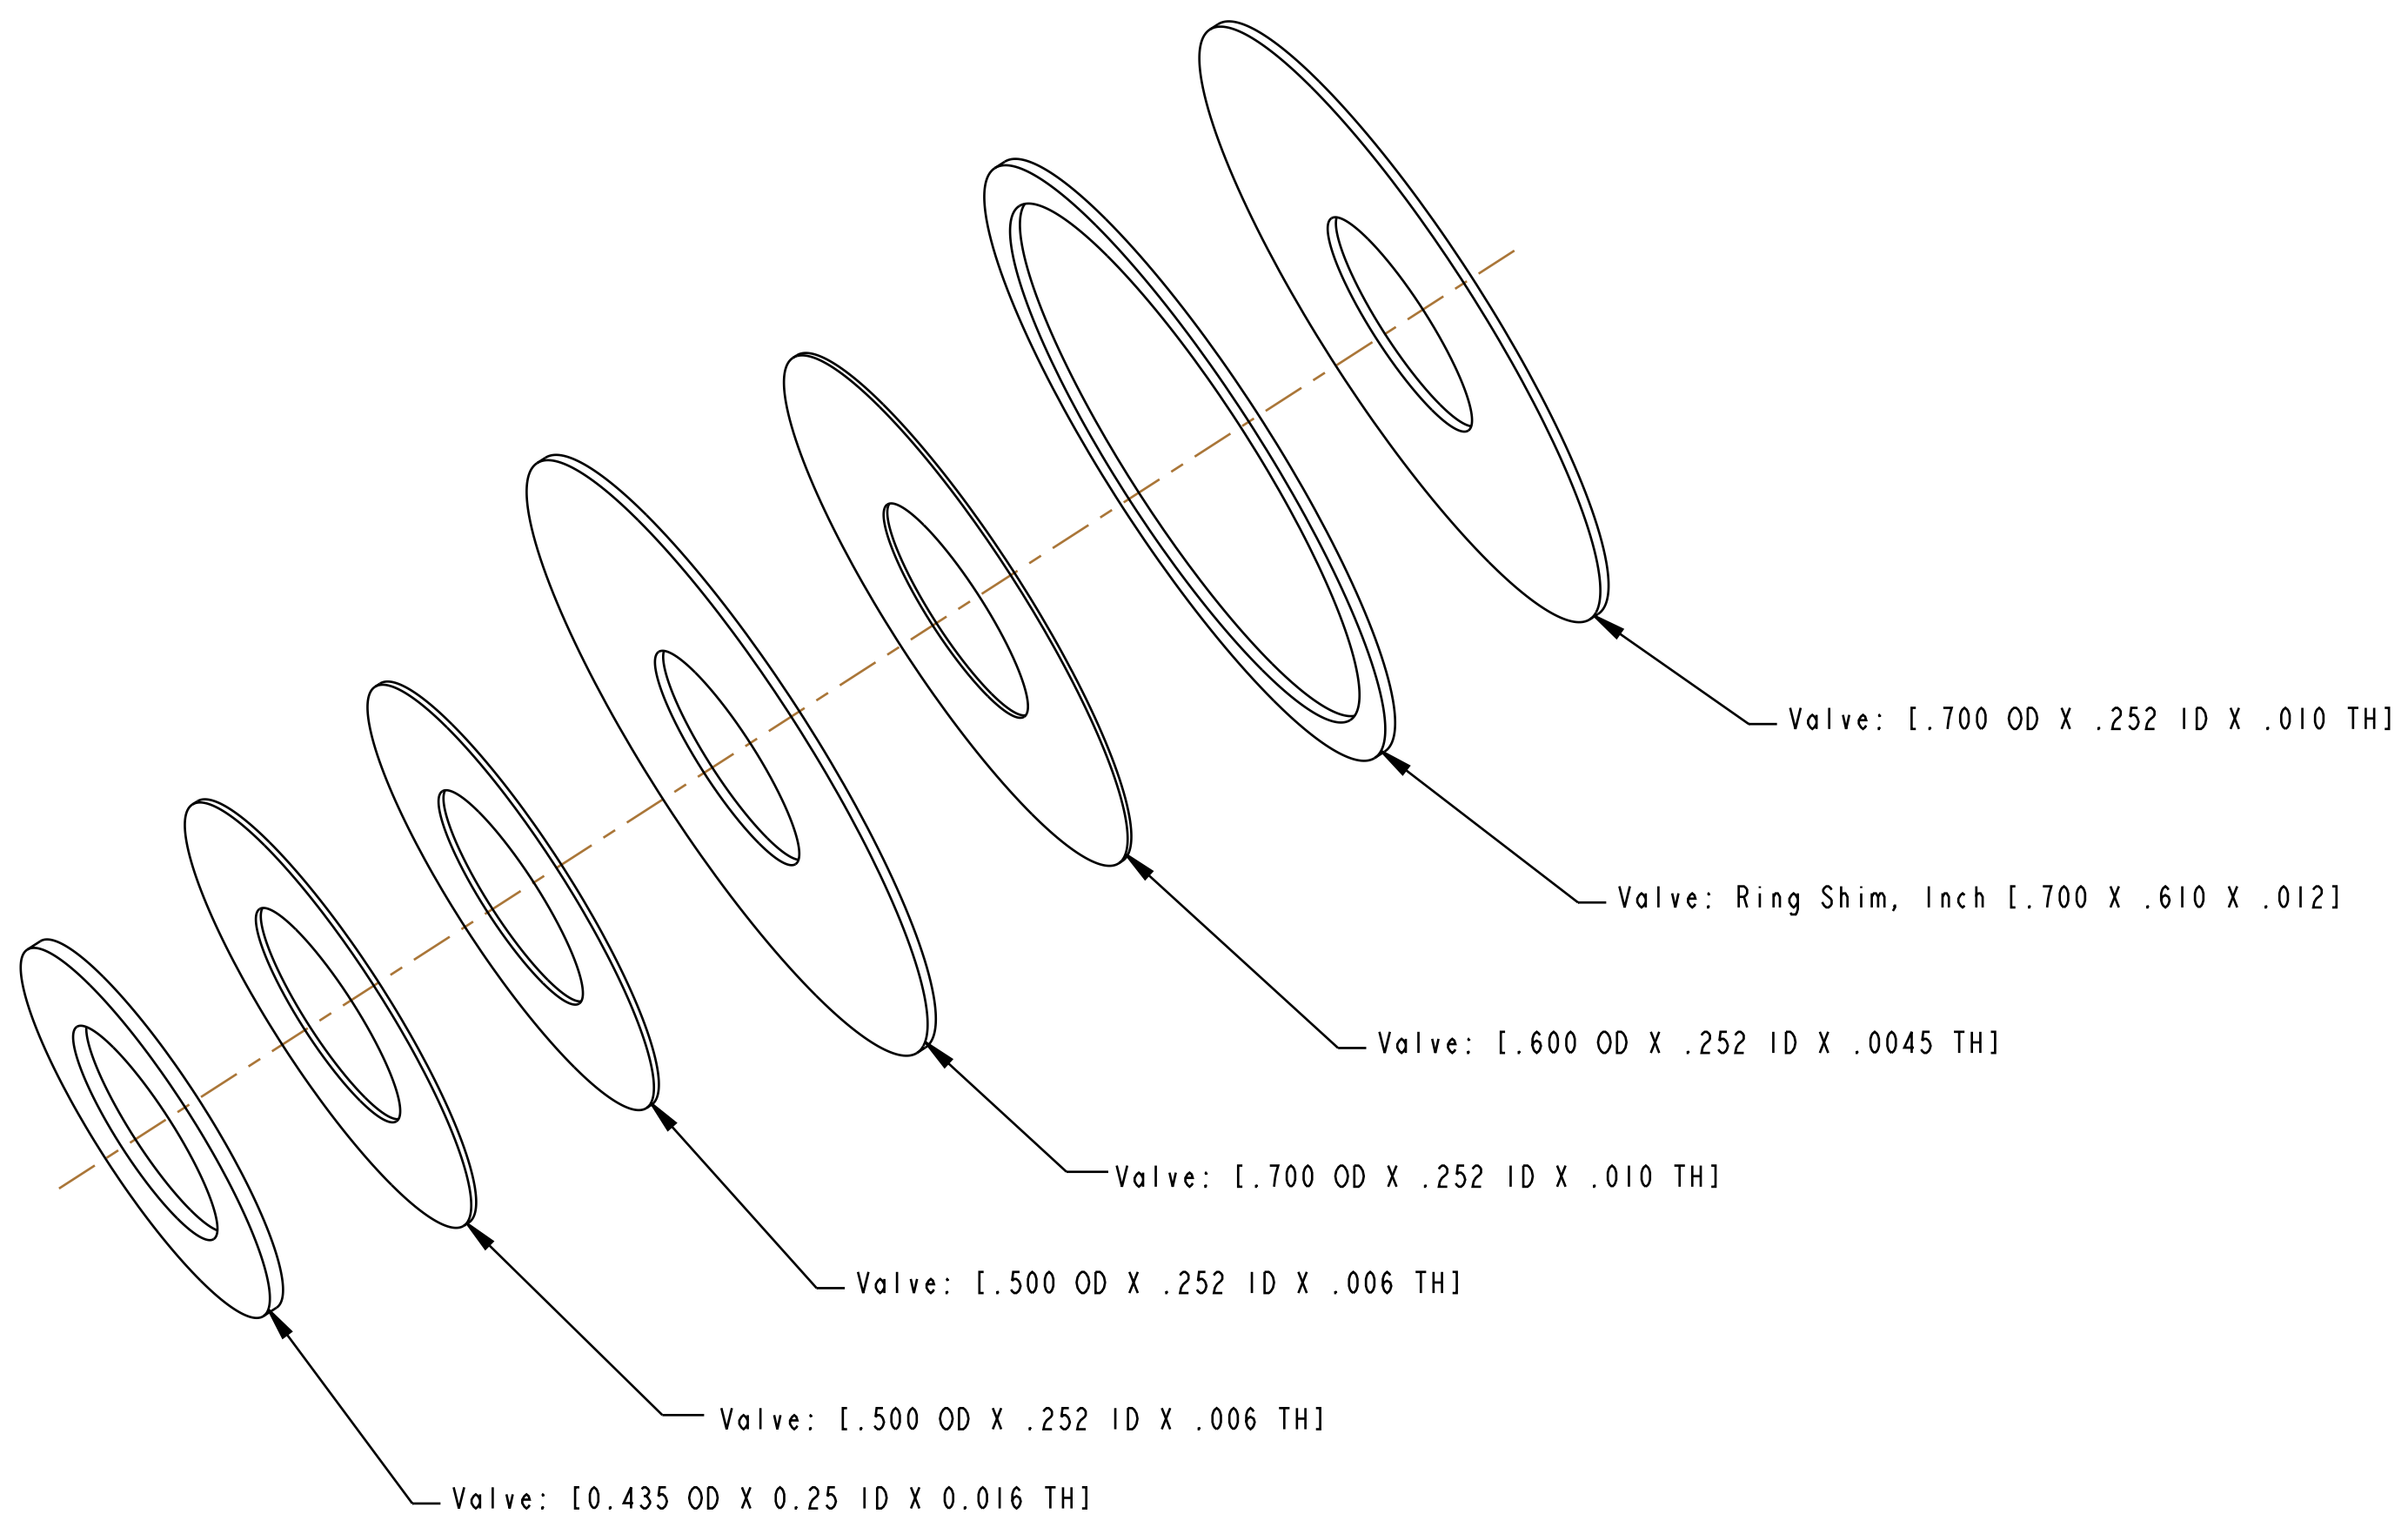

4

3

2

1

D

D

C

C

B

B

A

A

- PROPRIETARY -
 THIS DOCUMENT CONTAINS CONFIDENTIAL, PROPRIETARY INFORMATION
 THAT IS FOX PROPERTY. DO NOT DISCLOSE TO OR DUPLICATE
 FOR OTHERS EXCEPT AS AUTHORIZED BY FOX.

		FOX Factory, Inc.	Ph 831-768-1100 Fox 831-768-9312
TITLE		Valving Assy: 2021 DHX2 / FX2, Firm Mode, 2021 Shock, CMM	
SIZE	DWG. NO.	807-06-404-KIT	
PLOT SCALE	6:1	SHEET 1 OF 1	