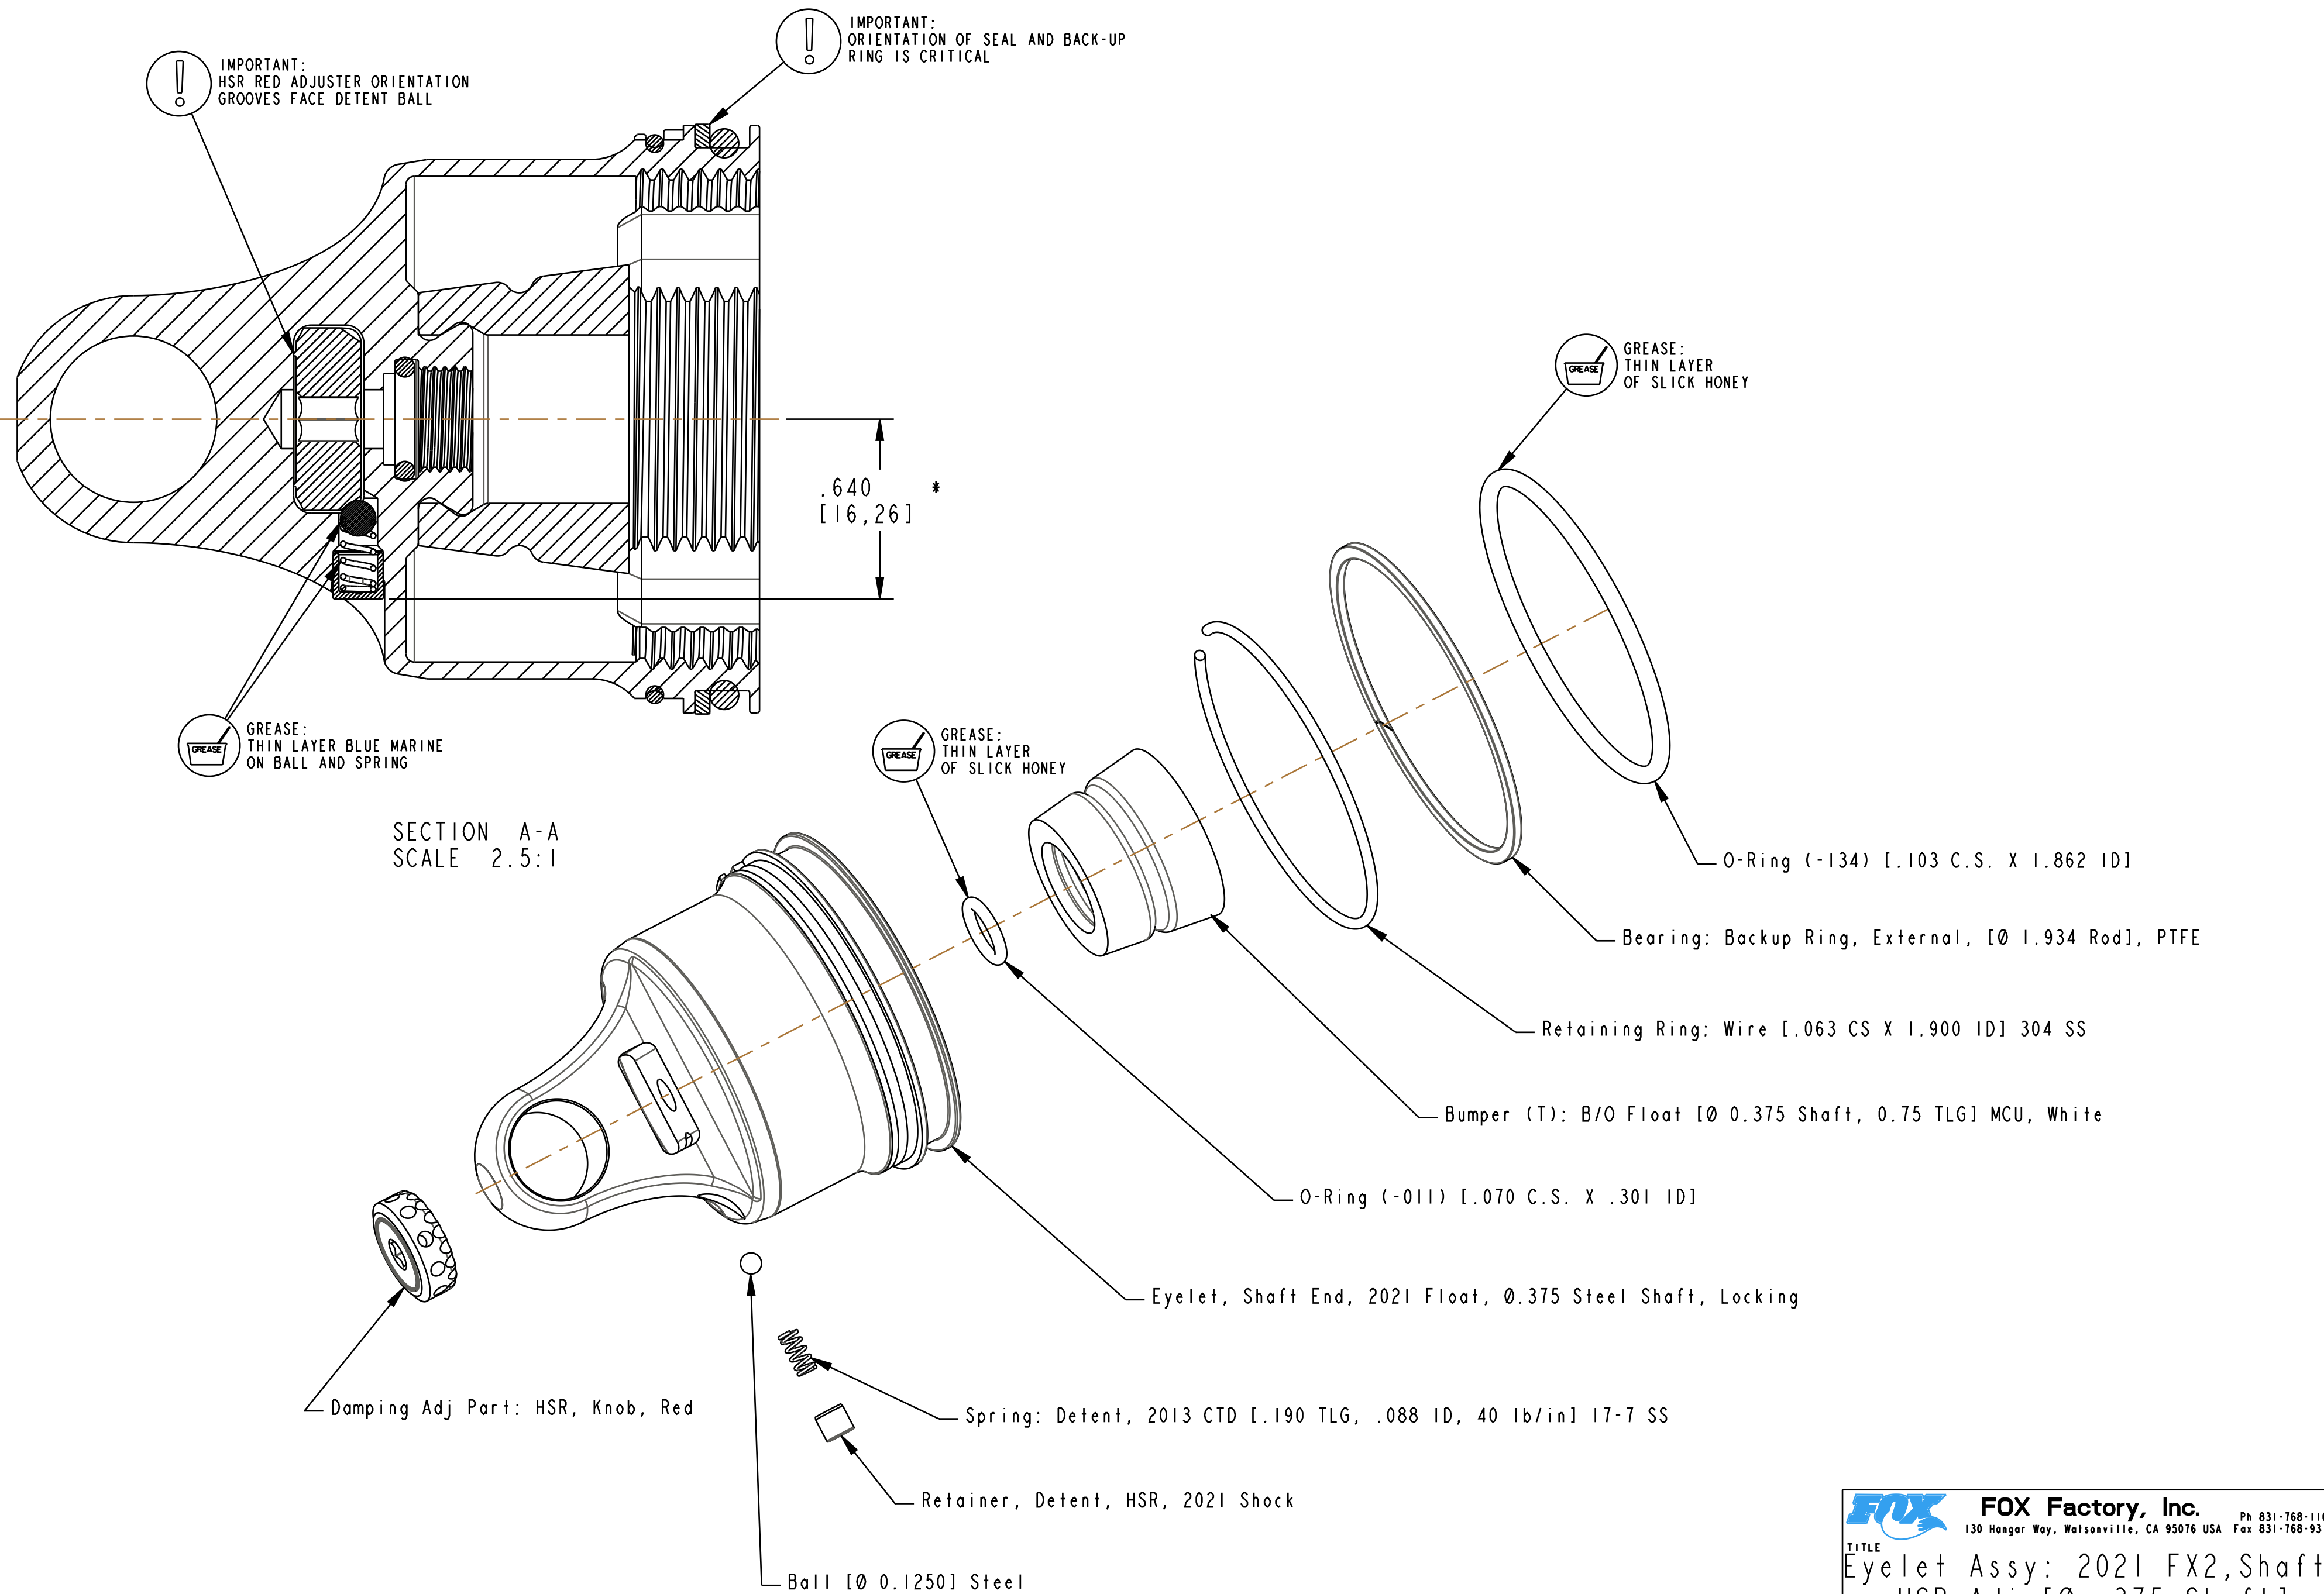

4

3

2

1

- PROPRIETARY -
 THIS DOCUMENT CONTAINS CONFIDENTIAL, PROPRIETARY INFORMATION
 THAT IS FOX PROPERTY. DO NOT DISCLOSE TO OR DUPLICATE
 FOR OTHERS EXCEPT AS AUTHORIZED BY FOX.

FOX		FOX Factory, Inc.	Ph 831-768-1100
		130 Hangar Way, Watsonville, CA 95076 USA	Fax 831-768-9312
TITLE Eyelet Assy: 2021 FX2, Shaft, HSR Adj [Ø .375 Shaft]			
SIZE	DWG. NO.	808-14-073-KIT	
C			
PLOT SCALE 1.5:1		SHEET 1 OF 1	