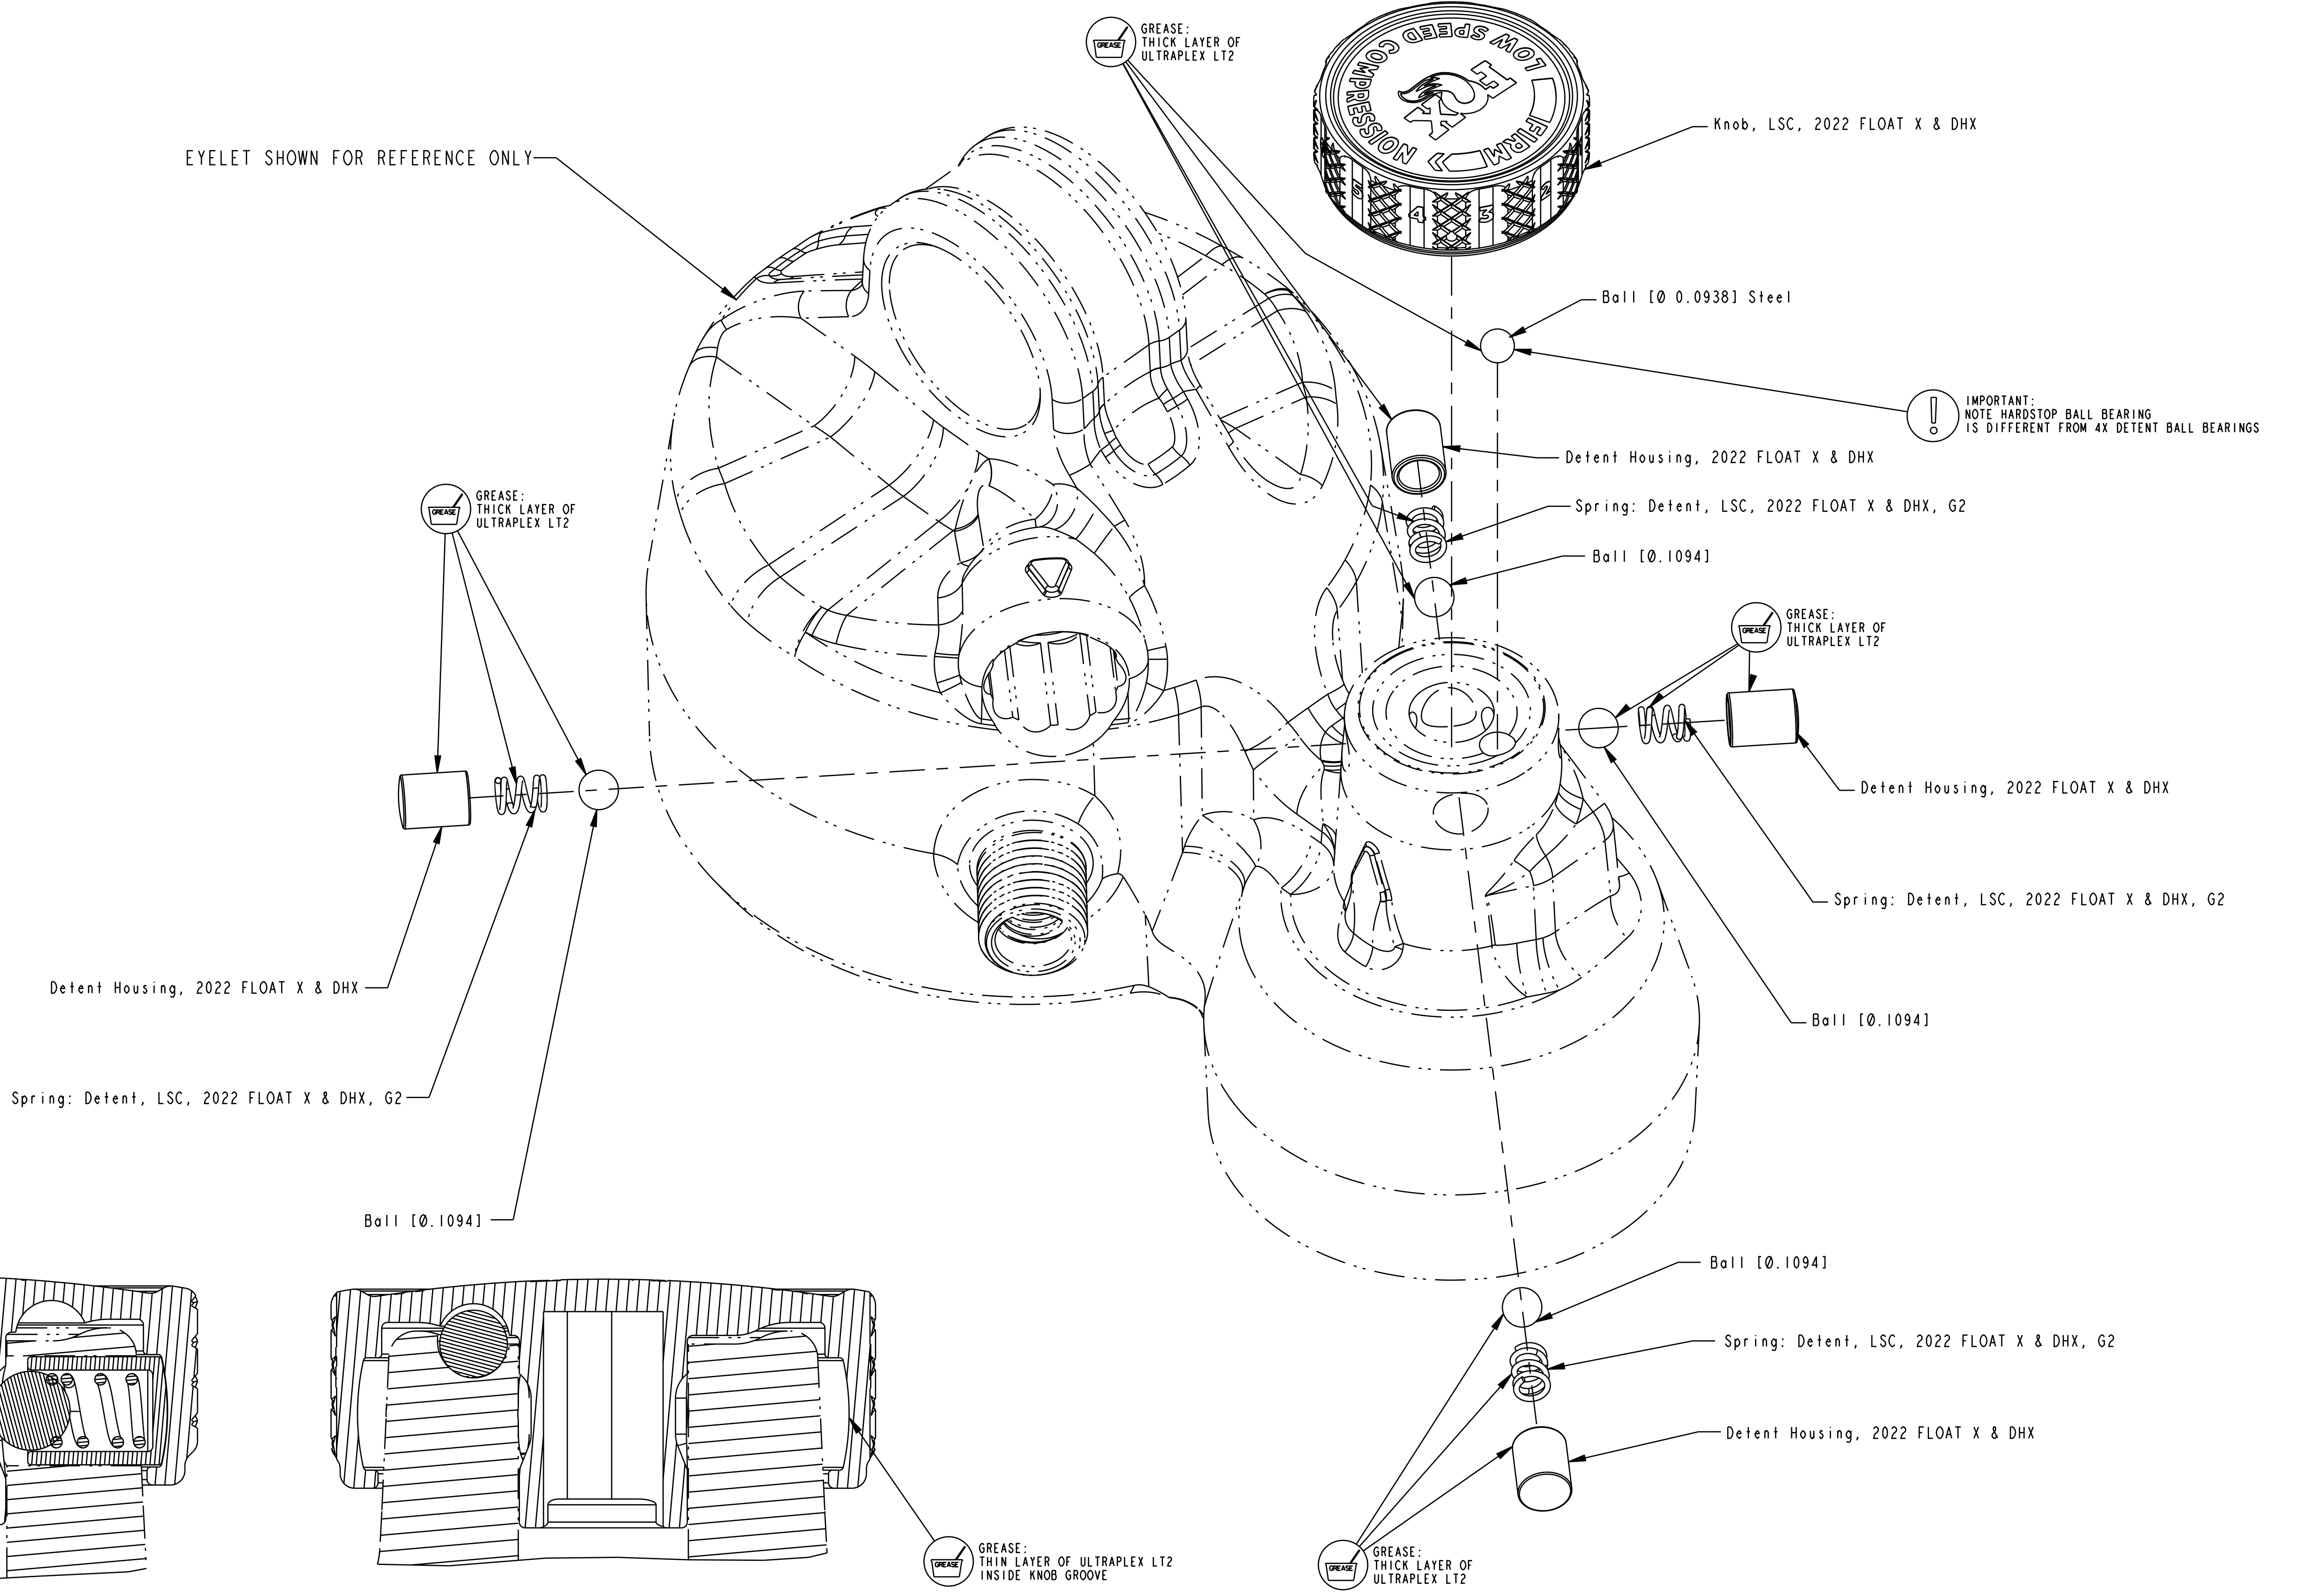

EYELET SHOWN FOR REFERENCE ONLY