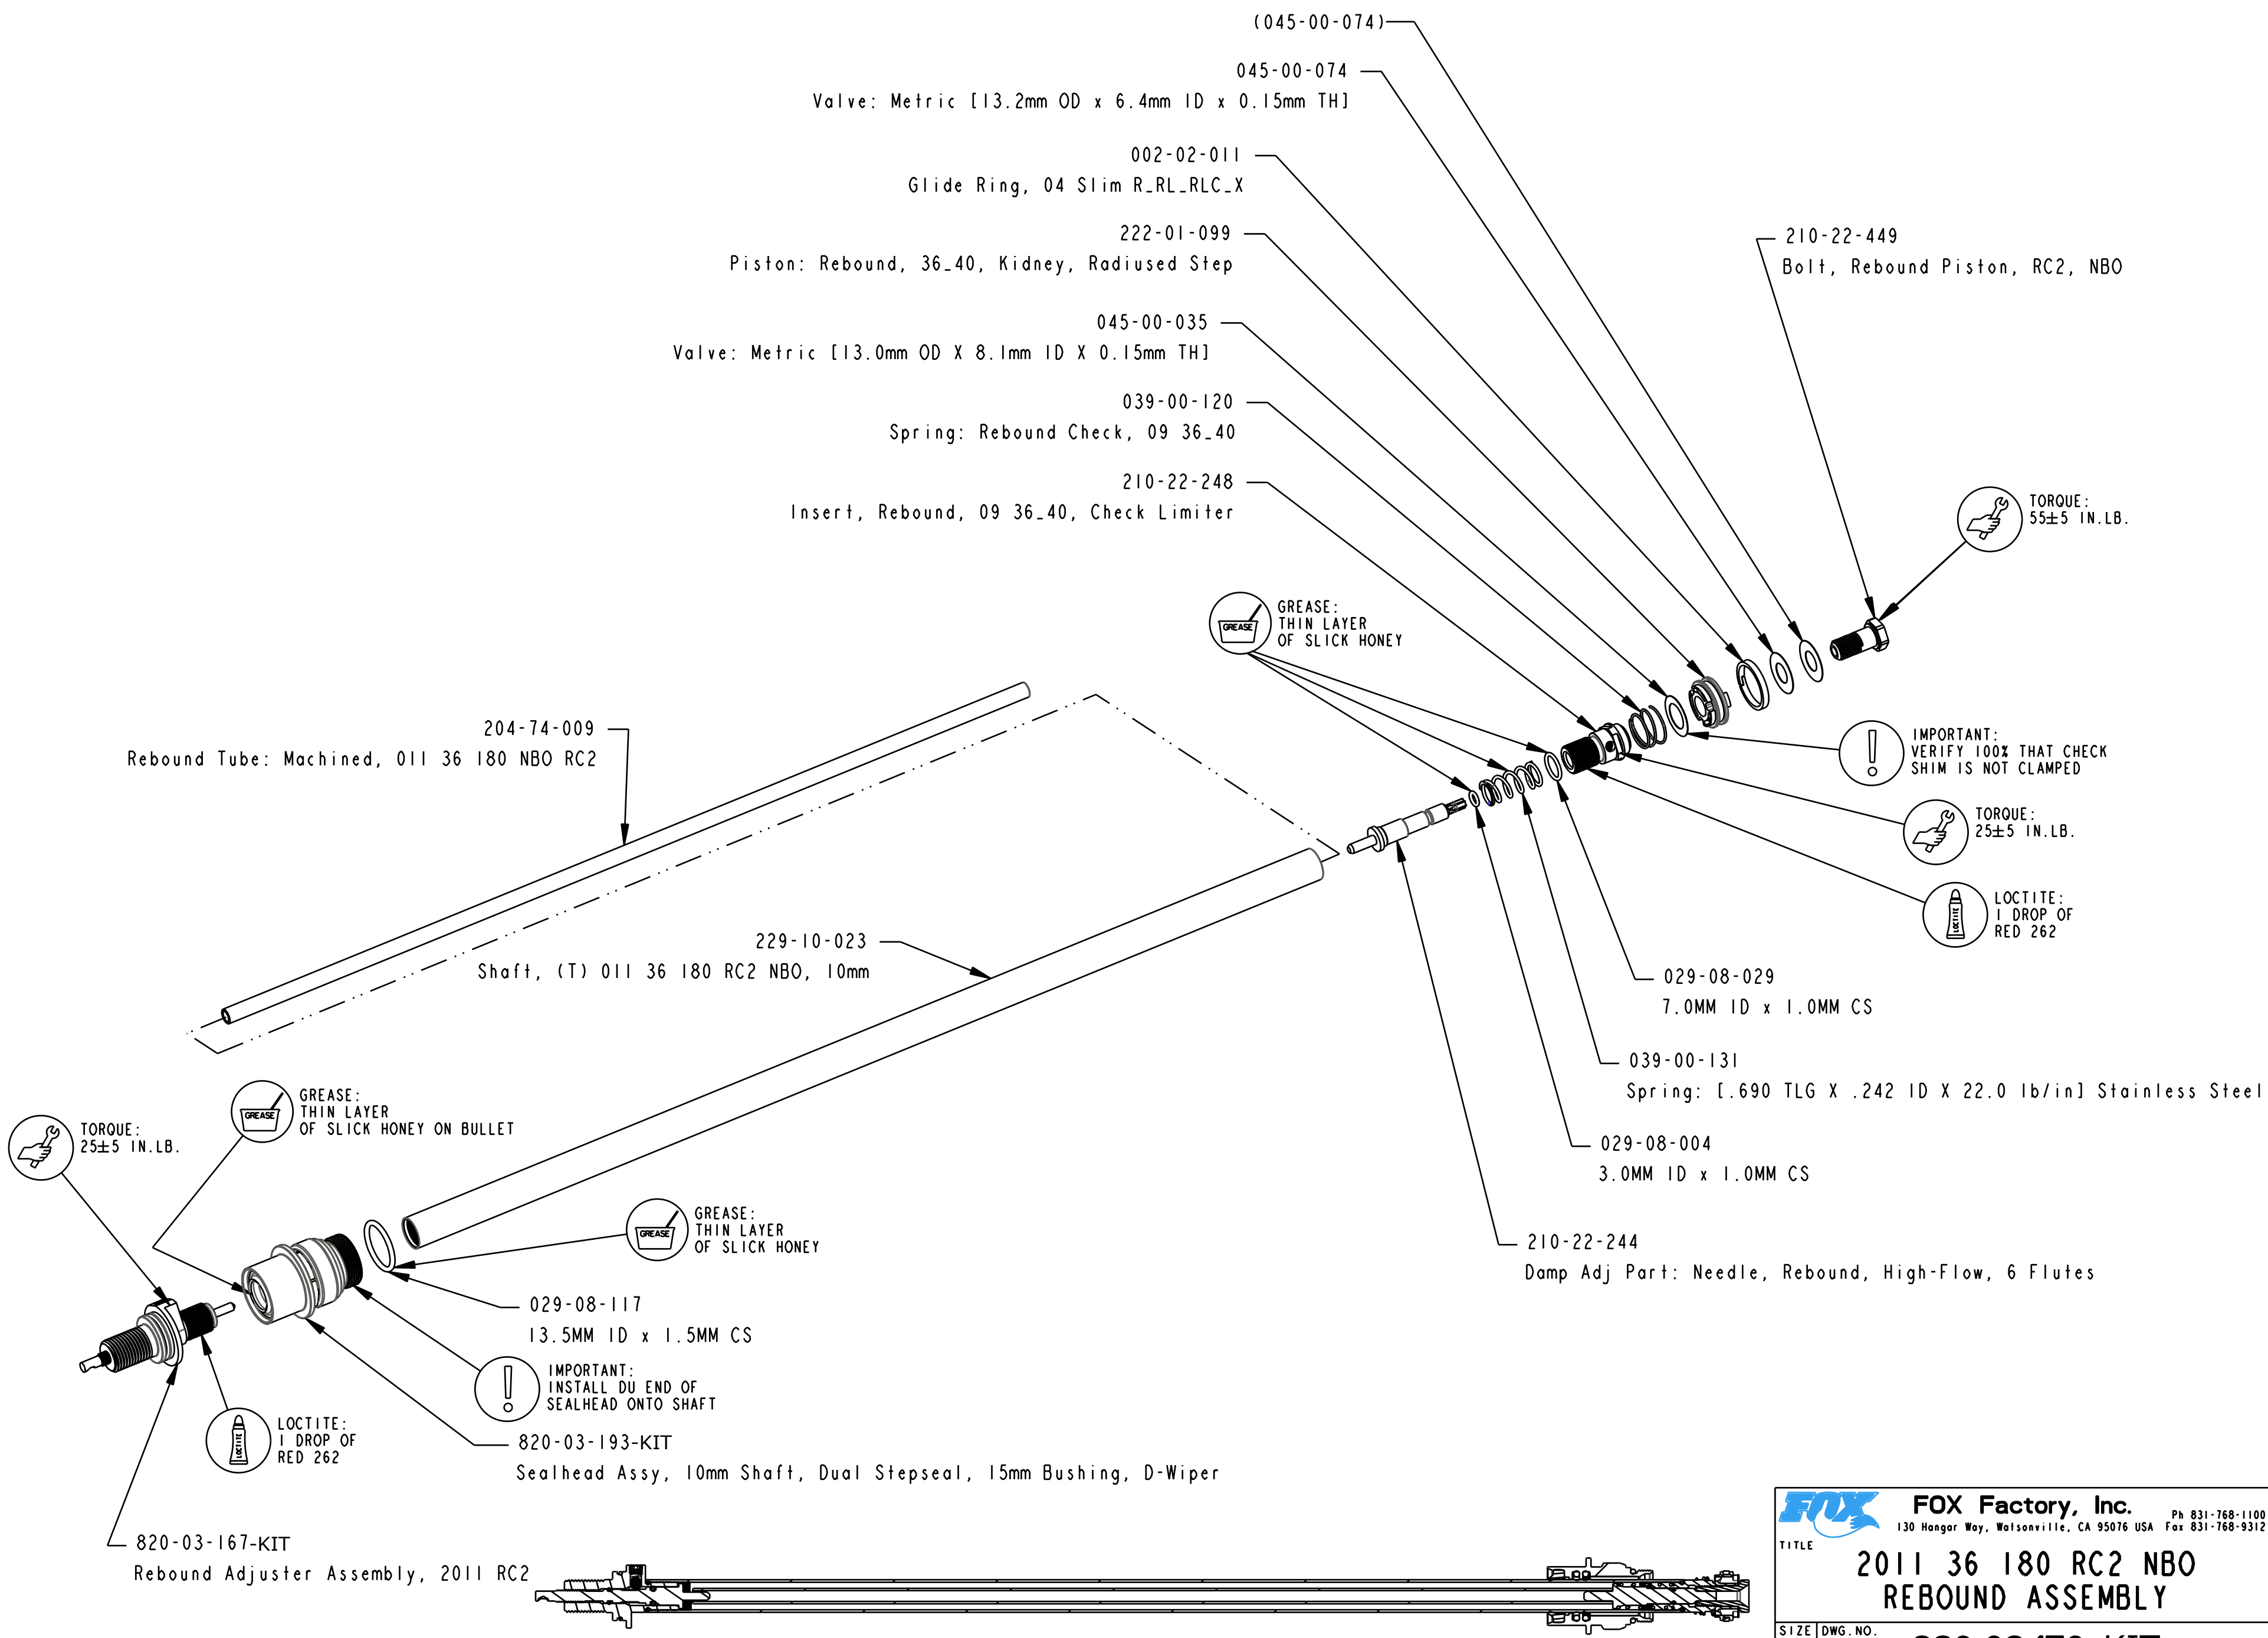

4

3

2

1

D

D

C

C

B

B

A

A

PROPRIETARY
THIS DOCUMENT CONTAINS CONFIDENTIAL, PROPRIETARY INFORMATION
THAT IS FOX PROPERTY. DO NOT DISCLOSE TO OR DUPLICATE
FOR OTHERS EXCEPT AS AUTHORIZED BY FOX.

FOX FOX Factory, Inc. Ph 831-768-1100
130 Hangar Way, Watsonville, CA 95076 USA Fax 831-768-9312

TITLE
**2011 36 180 RC2 NBO
REBOUND ASSEMBLY**

SIZE DWG. NO.
C 820-03-176-KIT

PLOT SCALE 0.75:1 SHEET 1 OF 1

4

3

2

1

ProE ASSEM