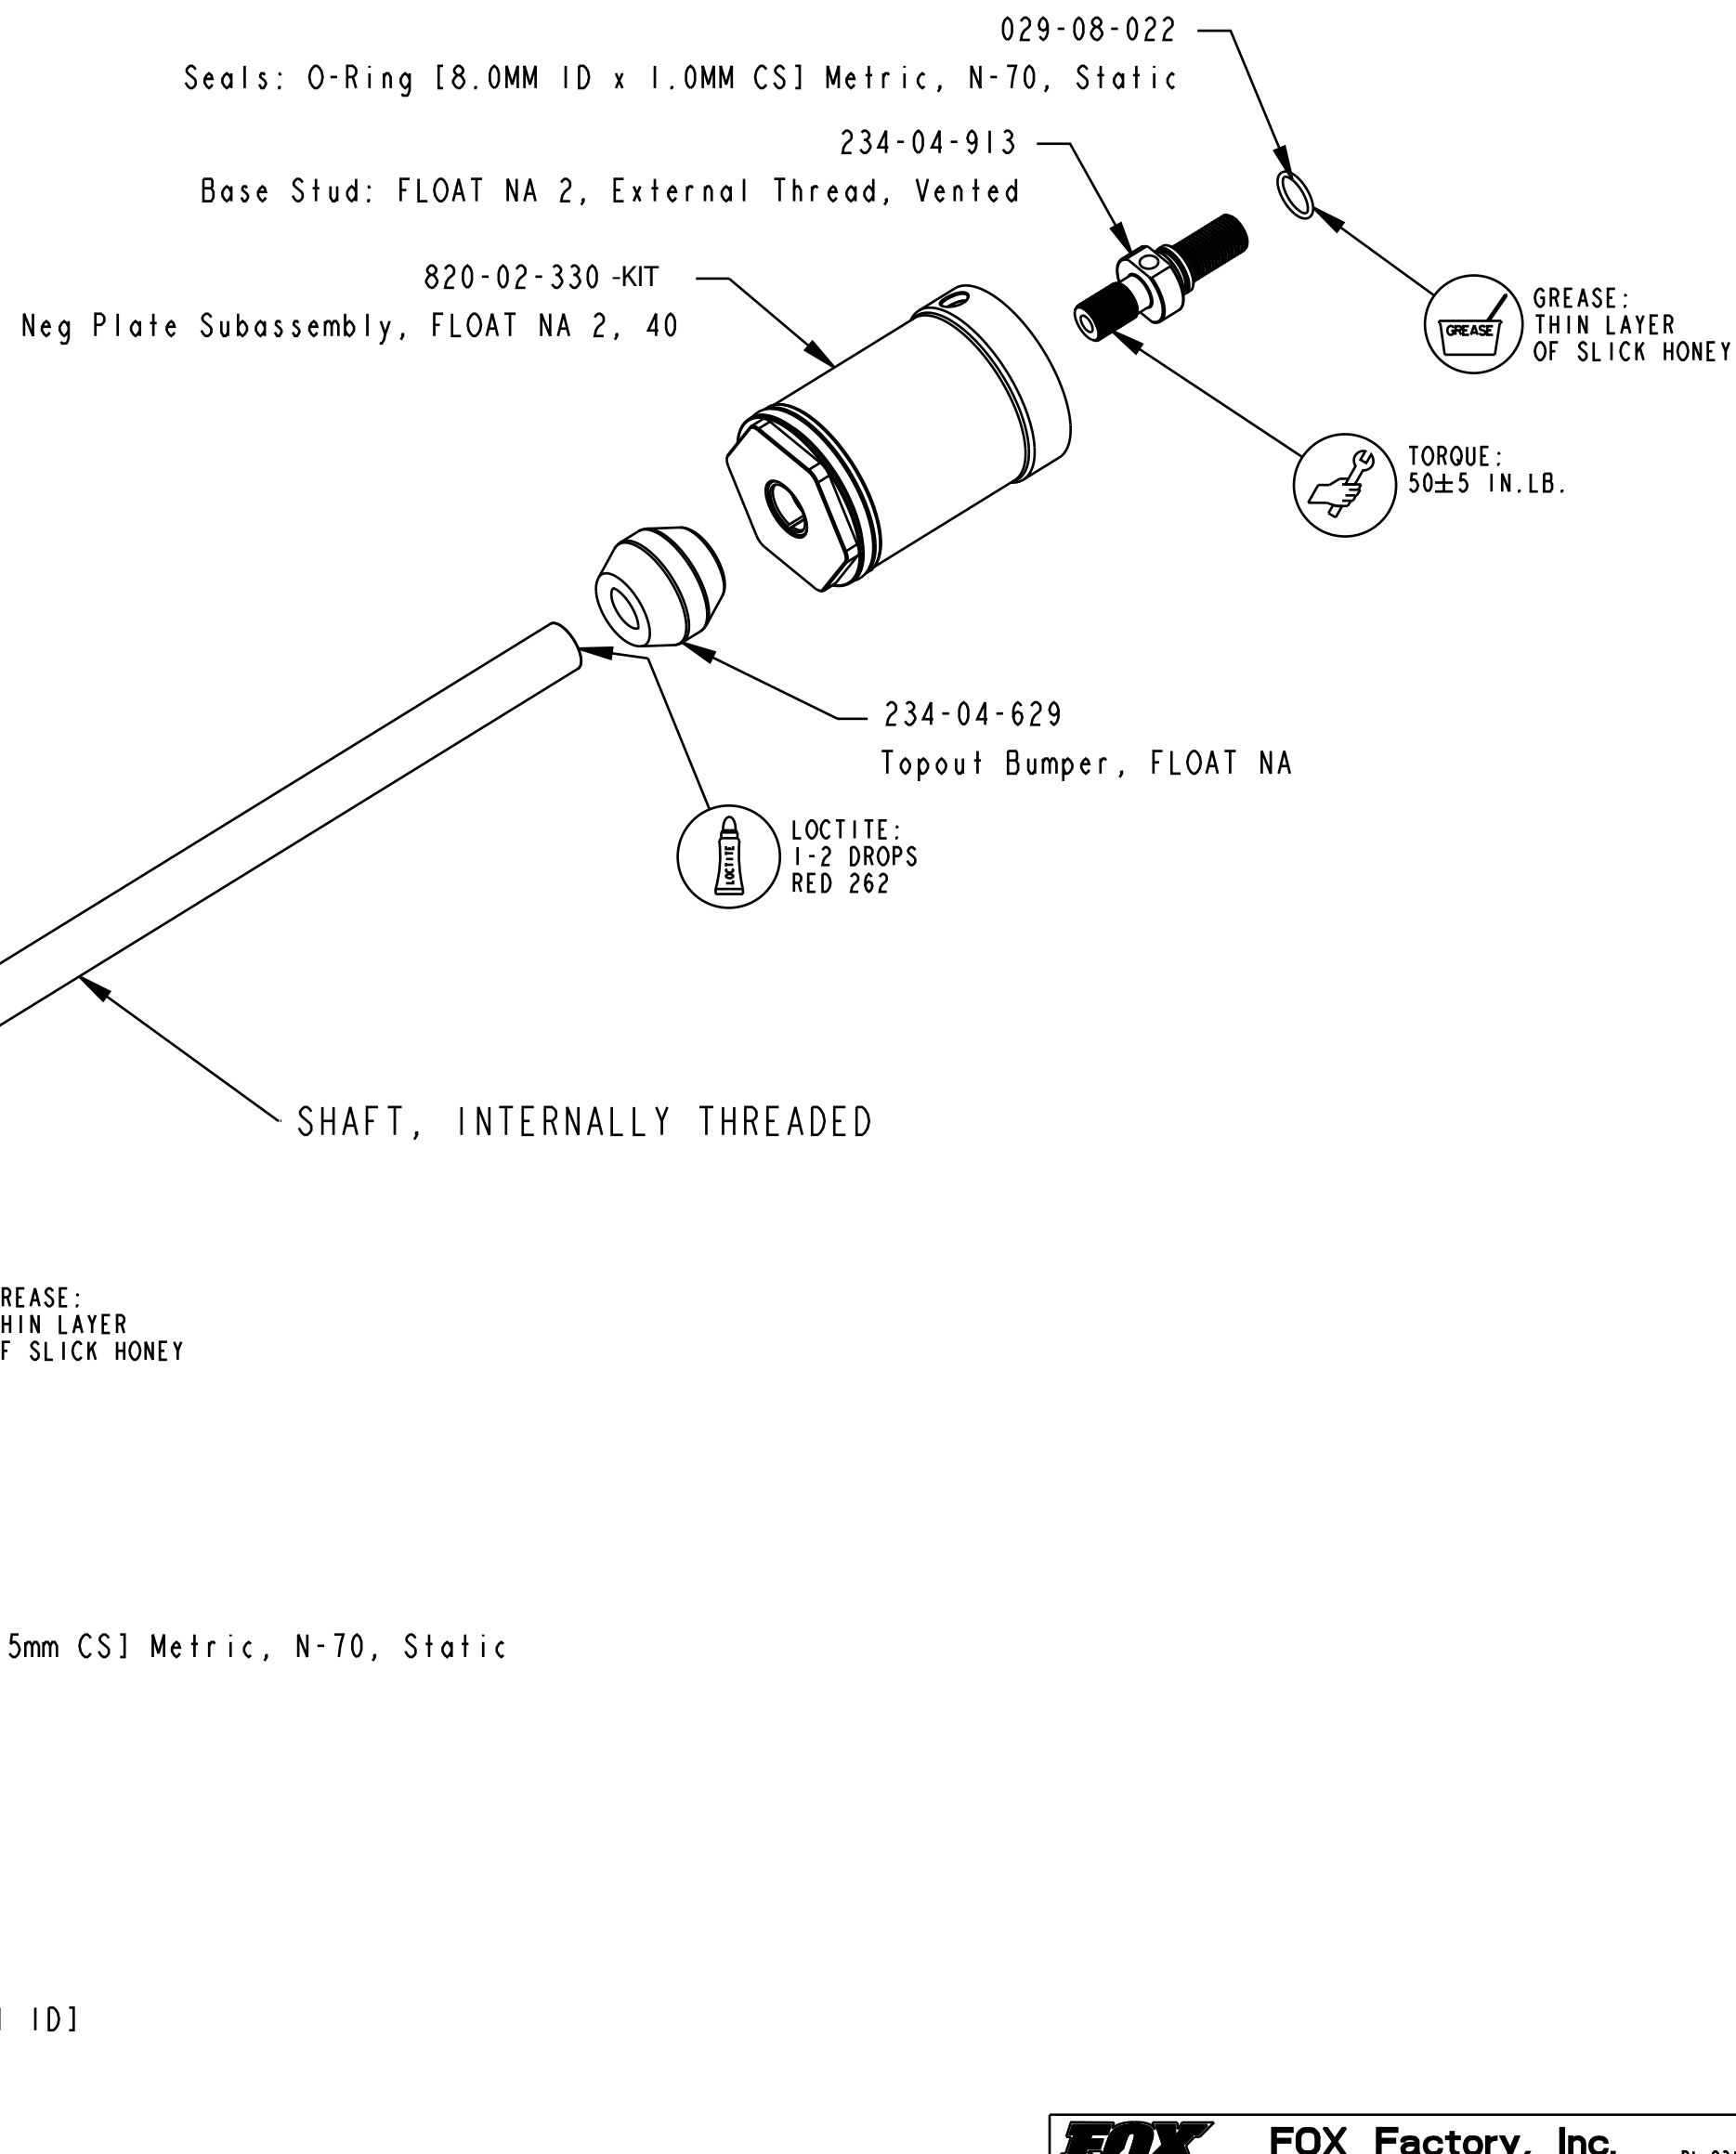

4

3

2

1

SECTION A-A

	FOX Factory, Inc. 130 Hangar Way, Watsonville, CA 95076 USA Ph 831-768-1100 Fax 831-768-9312
	Air Shaft, 40, FLOAT NA 2
SIZE DWG. NO. C	820-02-349-KIT
PLOT SCALE 0.75:1	SHEET 1 OF 1

- PROPRIETARY -
 THIS DOCUMENT CONTAINS CONFIDENTIAL, PROPRIETARY INFORMATION
 THAT IS FOX PROPERTY. DO NOT DISCLOSE TO OR DUPLICATE
 FOR OTHERS EXCEPT AS AUTHORIZED BY FOX.