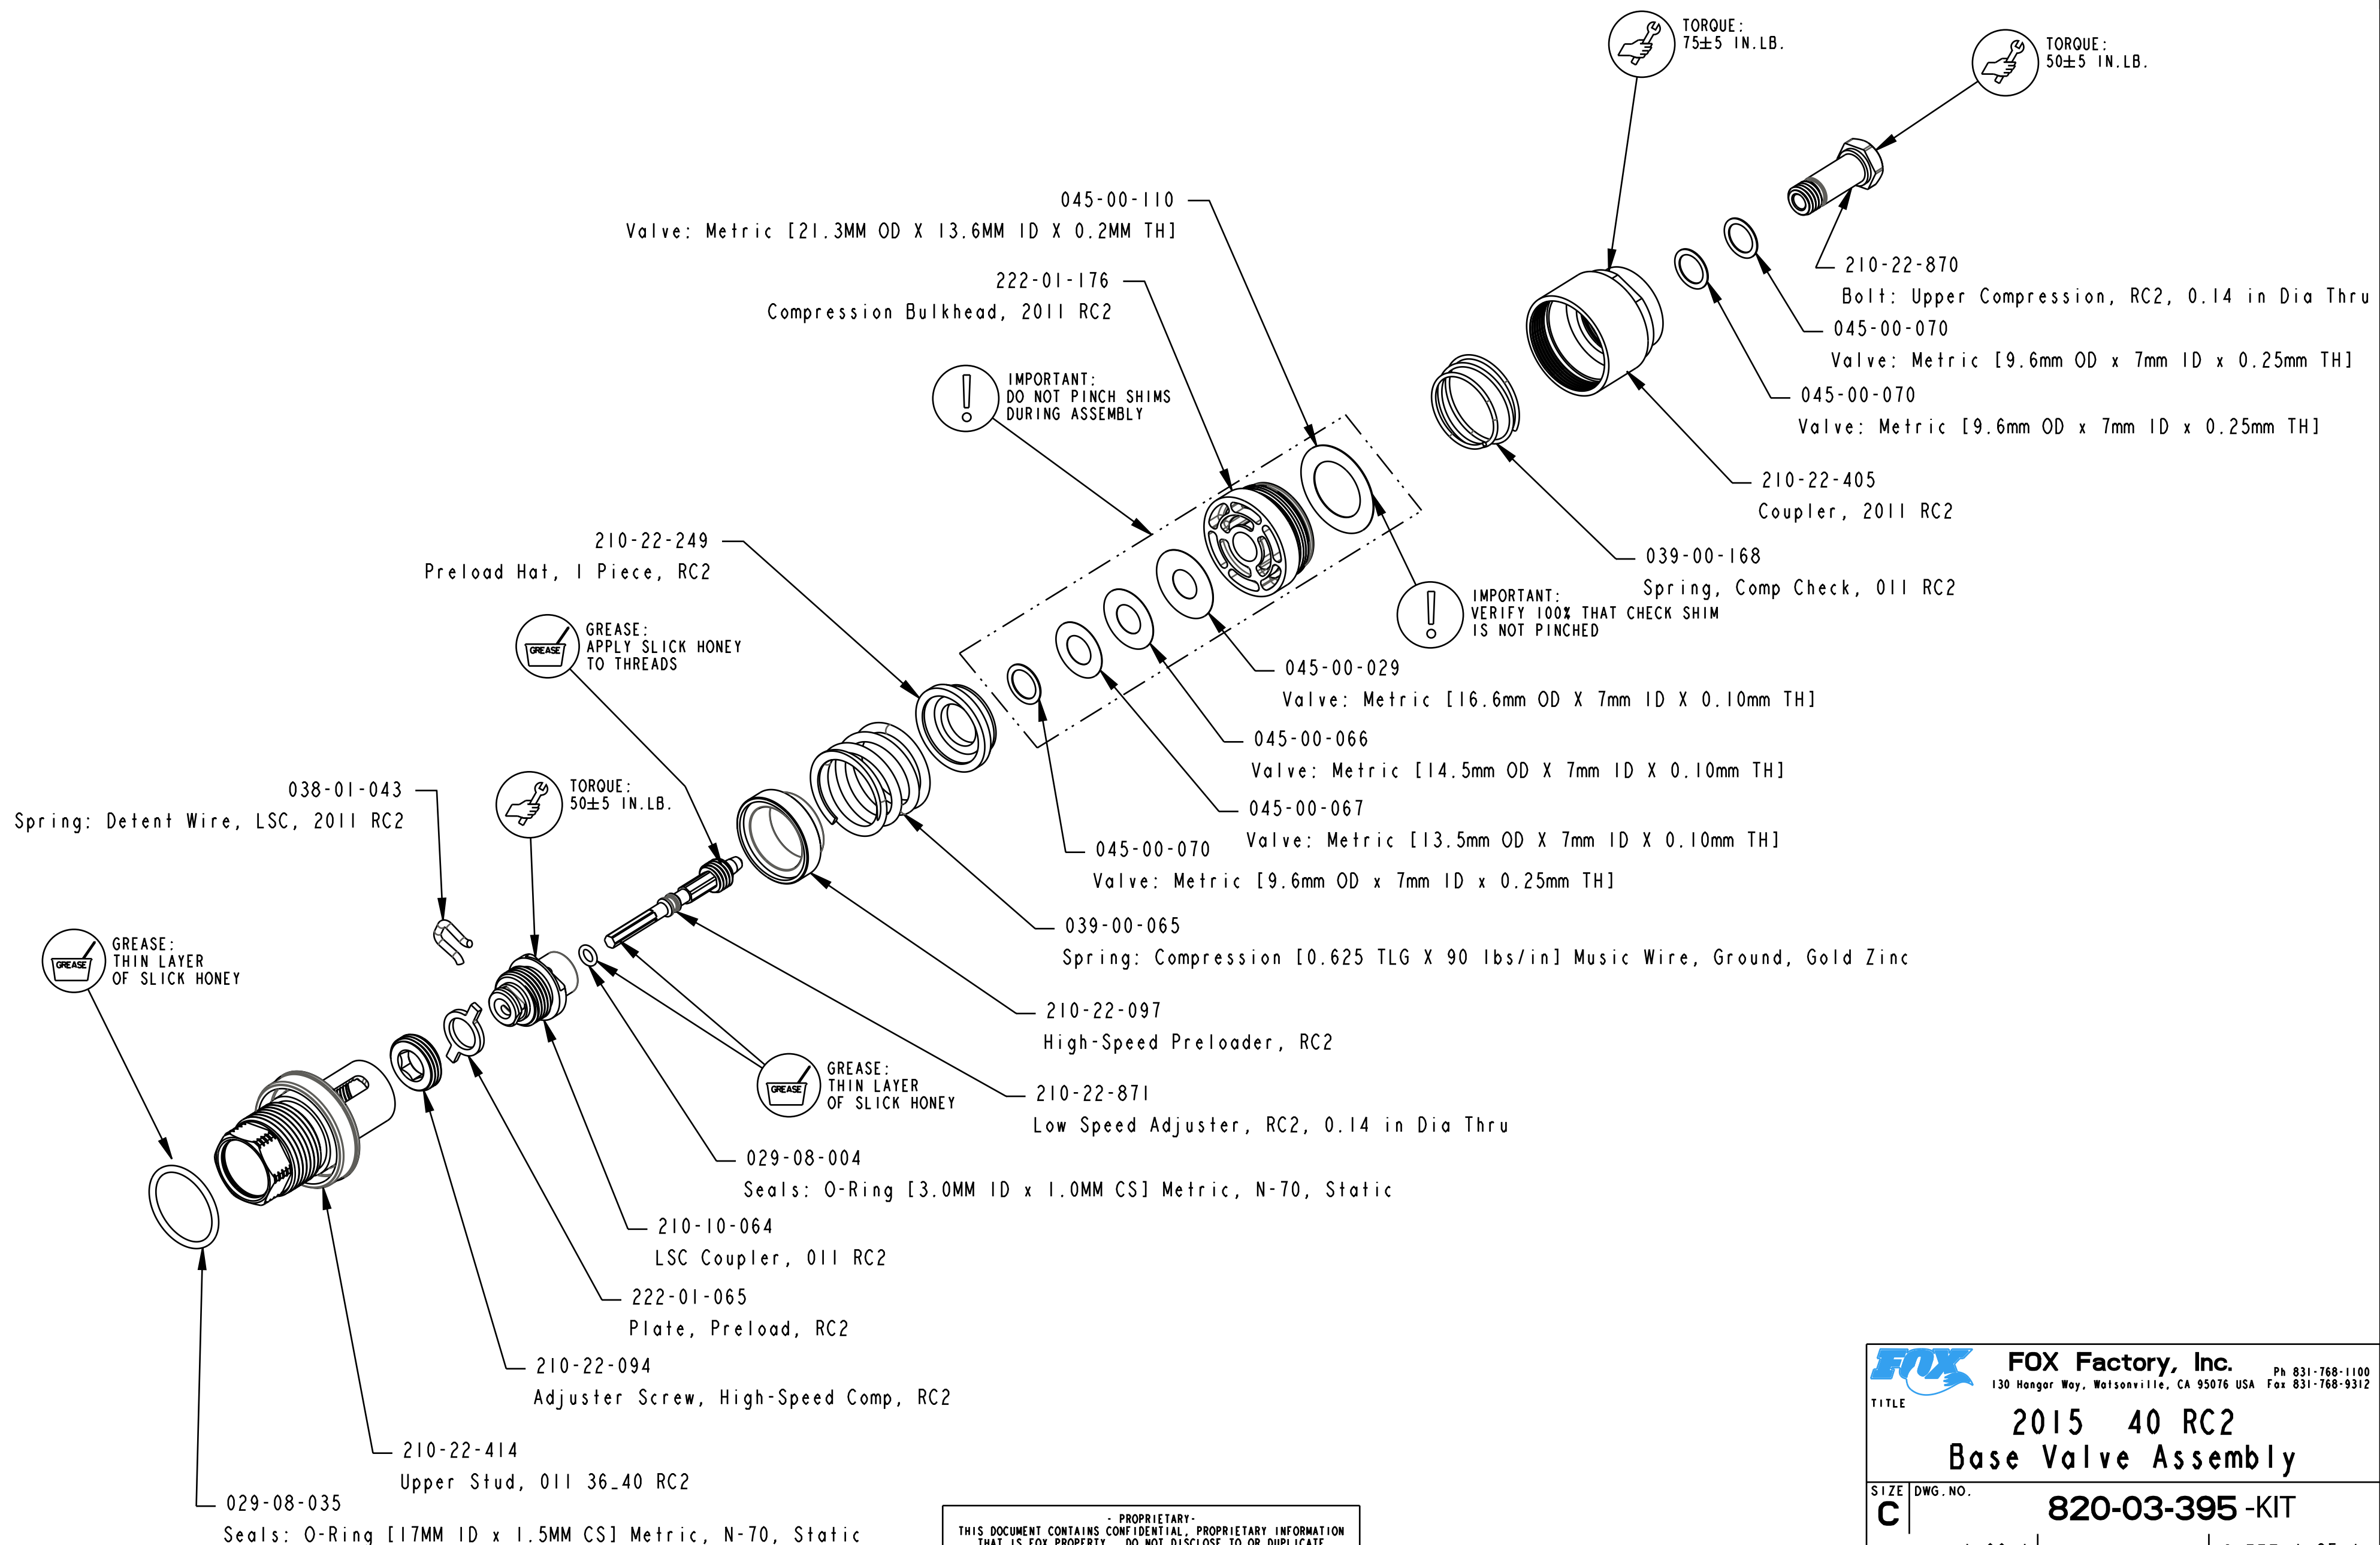

D

D

C

C

B

B

A

A

PROPRIETARY - THIS DOCUMENT CONTAINS CONFIDENTIAL, PROPRIETARY INFORMATION THAT IS FOX PROPERTY. DO NOT DISCLOSE TO OR DUPLICATE FOR OTHERS EXCEPT AS AUTHORIZED BY FOX.

		FOX Factory, Inc.	Ph 831-768-1100
		130 Hangar Way, Watsonville, CA 95076 USA	Fax 831-768-9312
TITLE		2015 40 RC2	
		Base Valve Assembly	
SIZE	DWG. NO.	820-03-395 -KIT	
C			
PLOT SCALE .00 : 1		SHEET OF 1	