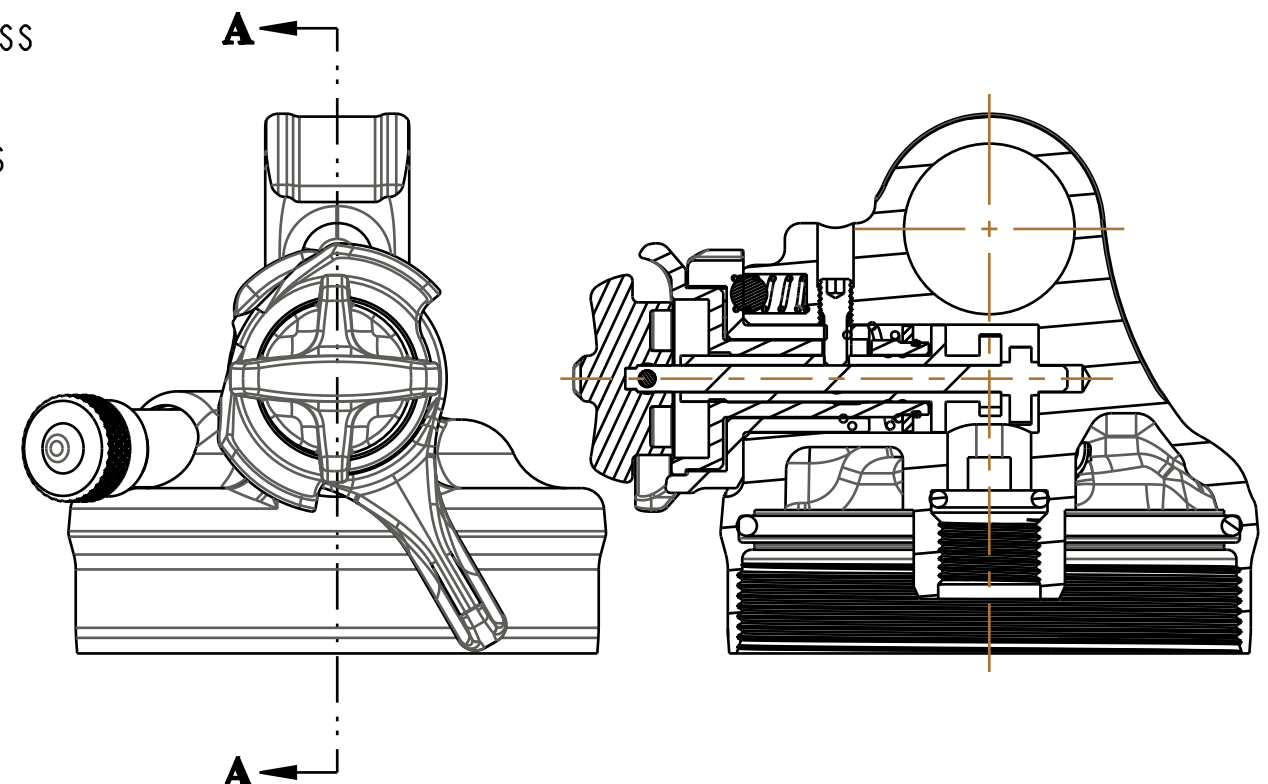

4

3

2

1

SECTION A-A

**FOX** FOX Factory, Inc. Ph 831-768-1100  
 130 Hangar Way, Watsonville, CA 95076 USA Fax 831-768-9312

TITLE  
**Eyelet Assy:  
 2016 FLOAT F-S DPS-Adj SV**

SIZE DWG. NO.  
**C 808-17-200-KIT**

PLOT SCALE 3/2 SHEET 1 OF 1

PROPRIETARY - THIS DOCUMENT CONTAINS CONFIDENTIAL, PROPRIETARY INFORMATION THAT IS FOX PROPERTY. DO NOT DISCLOSE TO OR DUPLICATE FOR OTHERS EXCEPT AS AUTHORIZED BY FOX.

4

3

2

ProE ASSEM