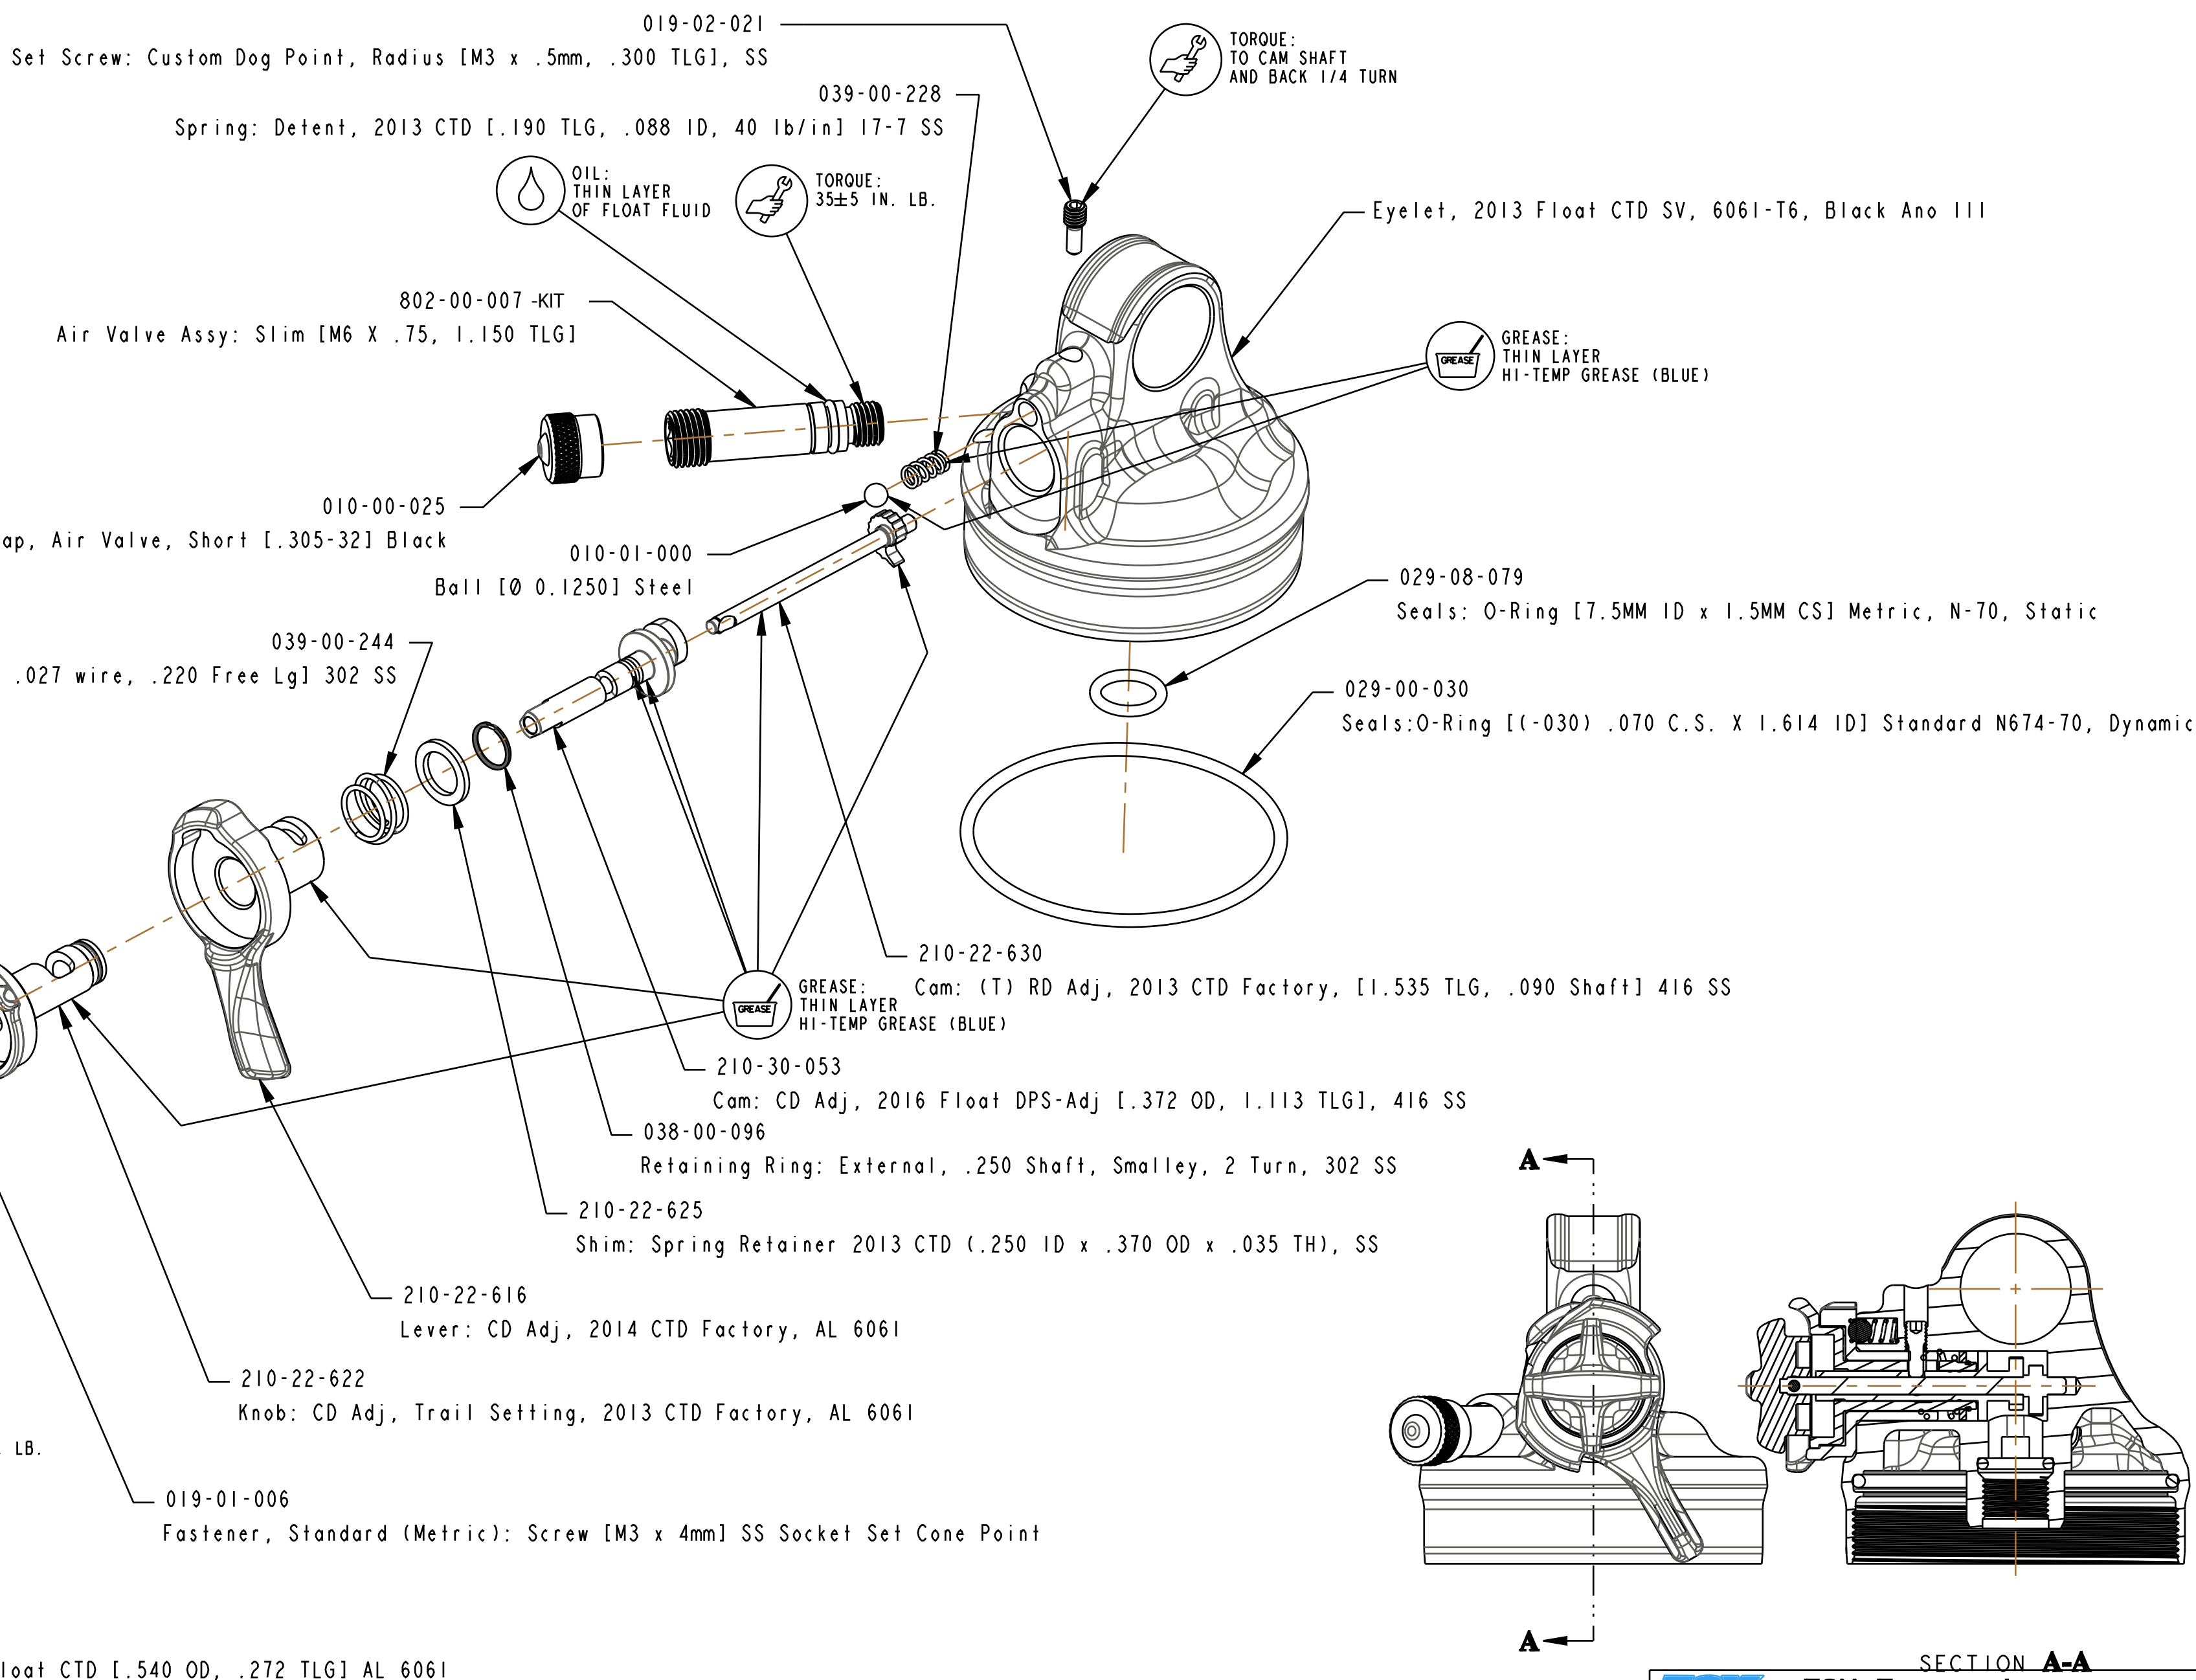

4

3

2

1

SECTION A-A

**FOX** FOX Factory, Inc. Ph 831-768-1100  
 130 Hangar Way, Watsonville, CA 95076 USA Fax 831-768-9312

TITLE  
**Eyelet Assy:  
 2016 FLOAT F-S DPS-Adj SV**

SIZE DWG. NO.  
**C 808-17-200-KIT**

PLOT SCALE 3/2 SHEET 1 OF 1

PROPRIETARY - THIS DOCUMENT CONTAINS CONFIDENTIAL, PROPRIETARY INFORMATION THAT IS FOX PROPERTY. DO NOT DISCLOSE TO OR DUPLICATE FOR OTHERS EXCEPT AS AUTHORIZED BY FOX.

4

3

2

ProE ASSEM