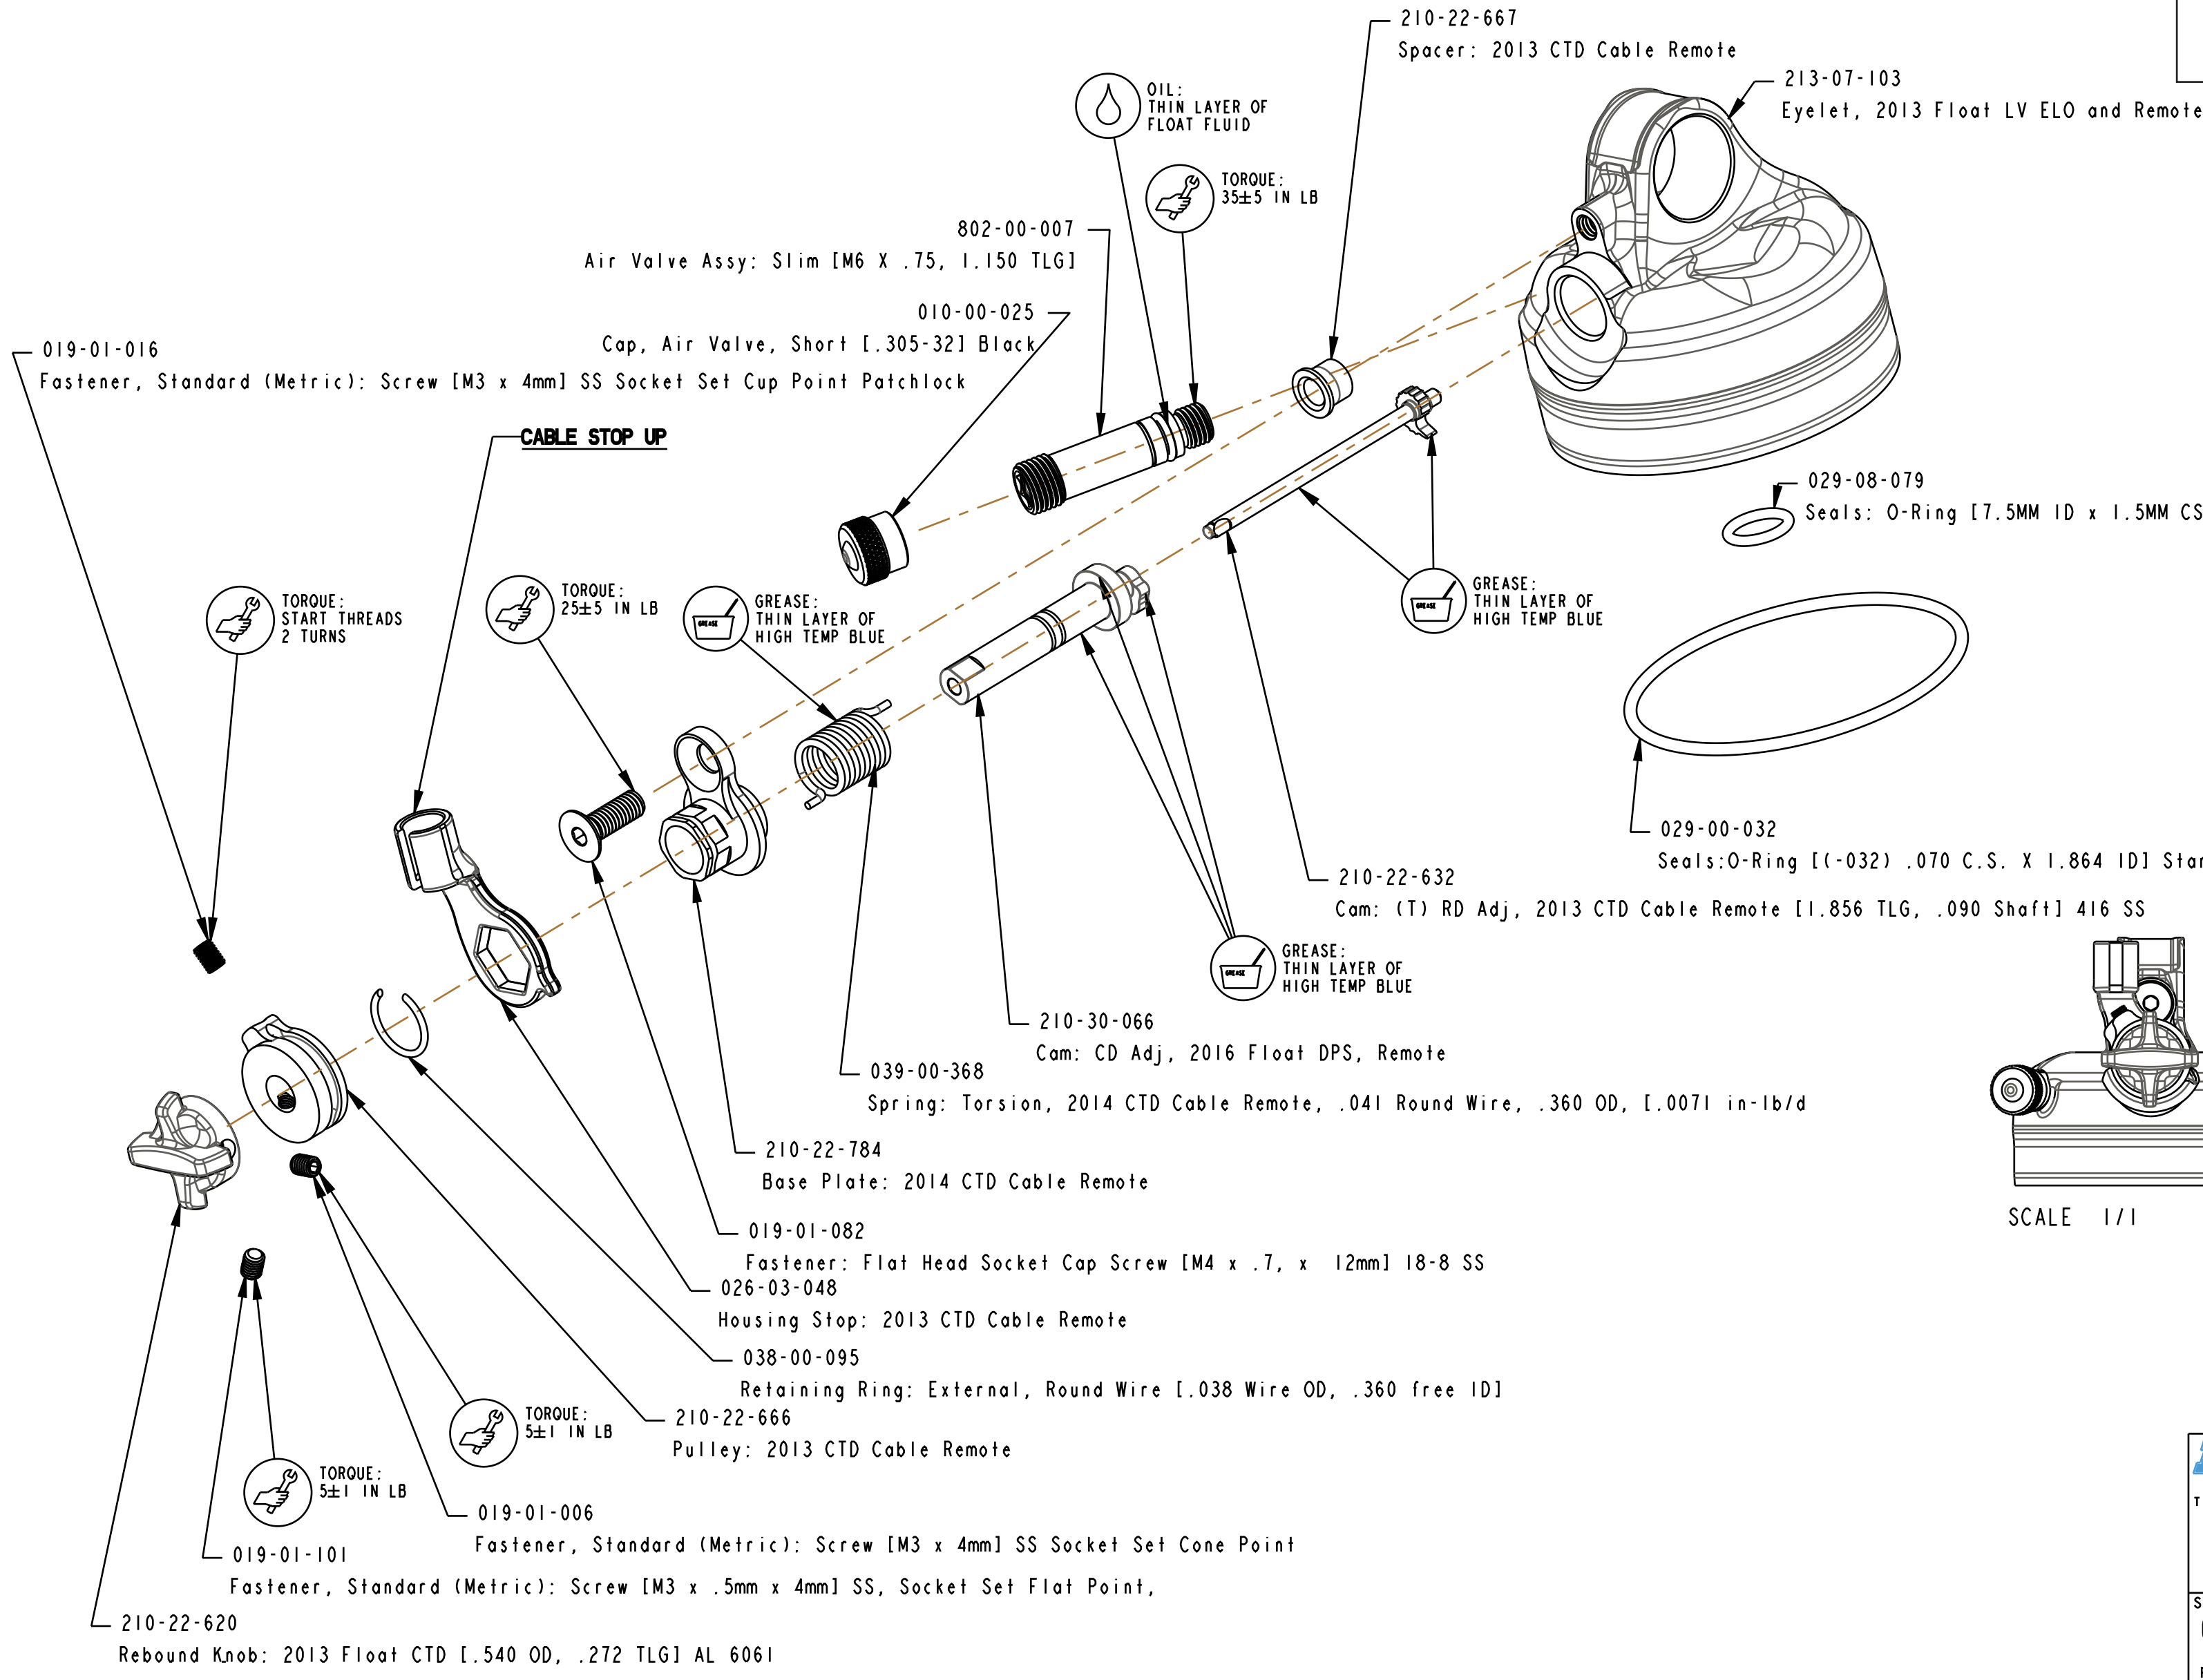

SCALE 1/1

**CABLE STOP DOWN**

SCALE 1/1

SECTION A-A

**FOX Factory, Inc.** Ph 831-768-1100  
 130 Hongar Way, Watsonville, CA 95076 USA Fax 831-768-9312

TITLE **Eyelet Assy:  
2016 FLOAT DPS Remote, LV**

SIZE DWG. NO. **808-17-206-KIT**

**C** PLOT SCALE