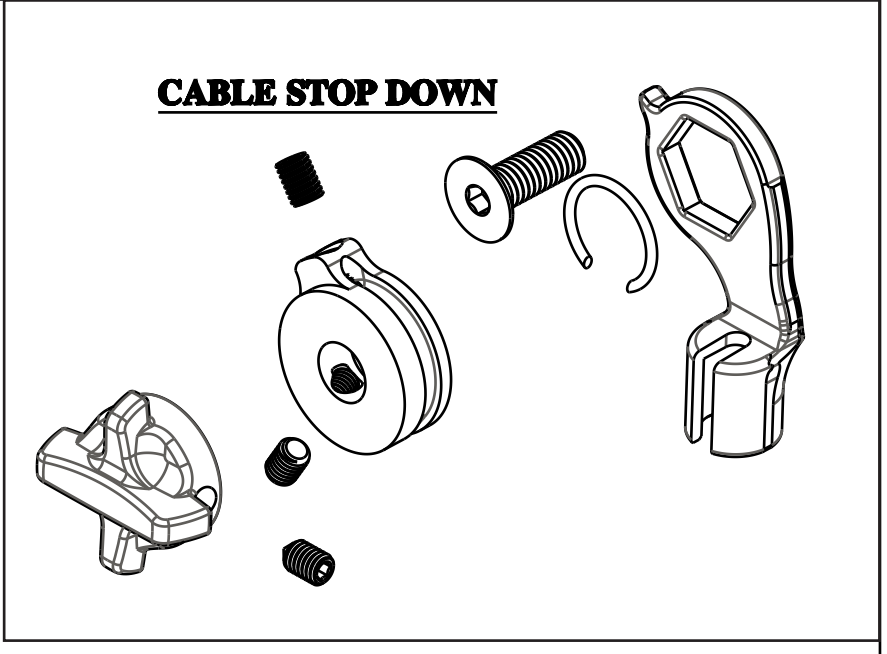

SCALE 1/1

**CABLE STOP DOWN**

SCALE 1/1

SECTION A-A

**FOX Factory, Inc.** Ph 831-768-1100  
 130 Hongar Way, Watsonville, CA 95076 USA Fax 831-768-9312

TITLE **Eyelet Assy:  
2016 FLOAT DPS Remote, LV**

SIZE DWG. NO. **808-17-206-KIT**

**C** PLOT SCALE