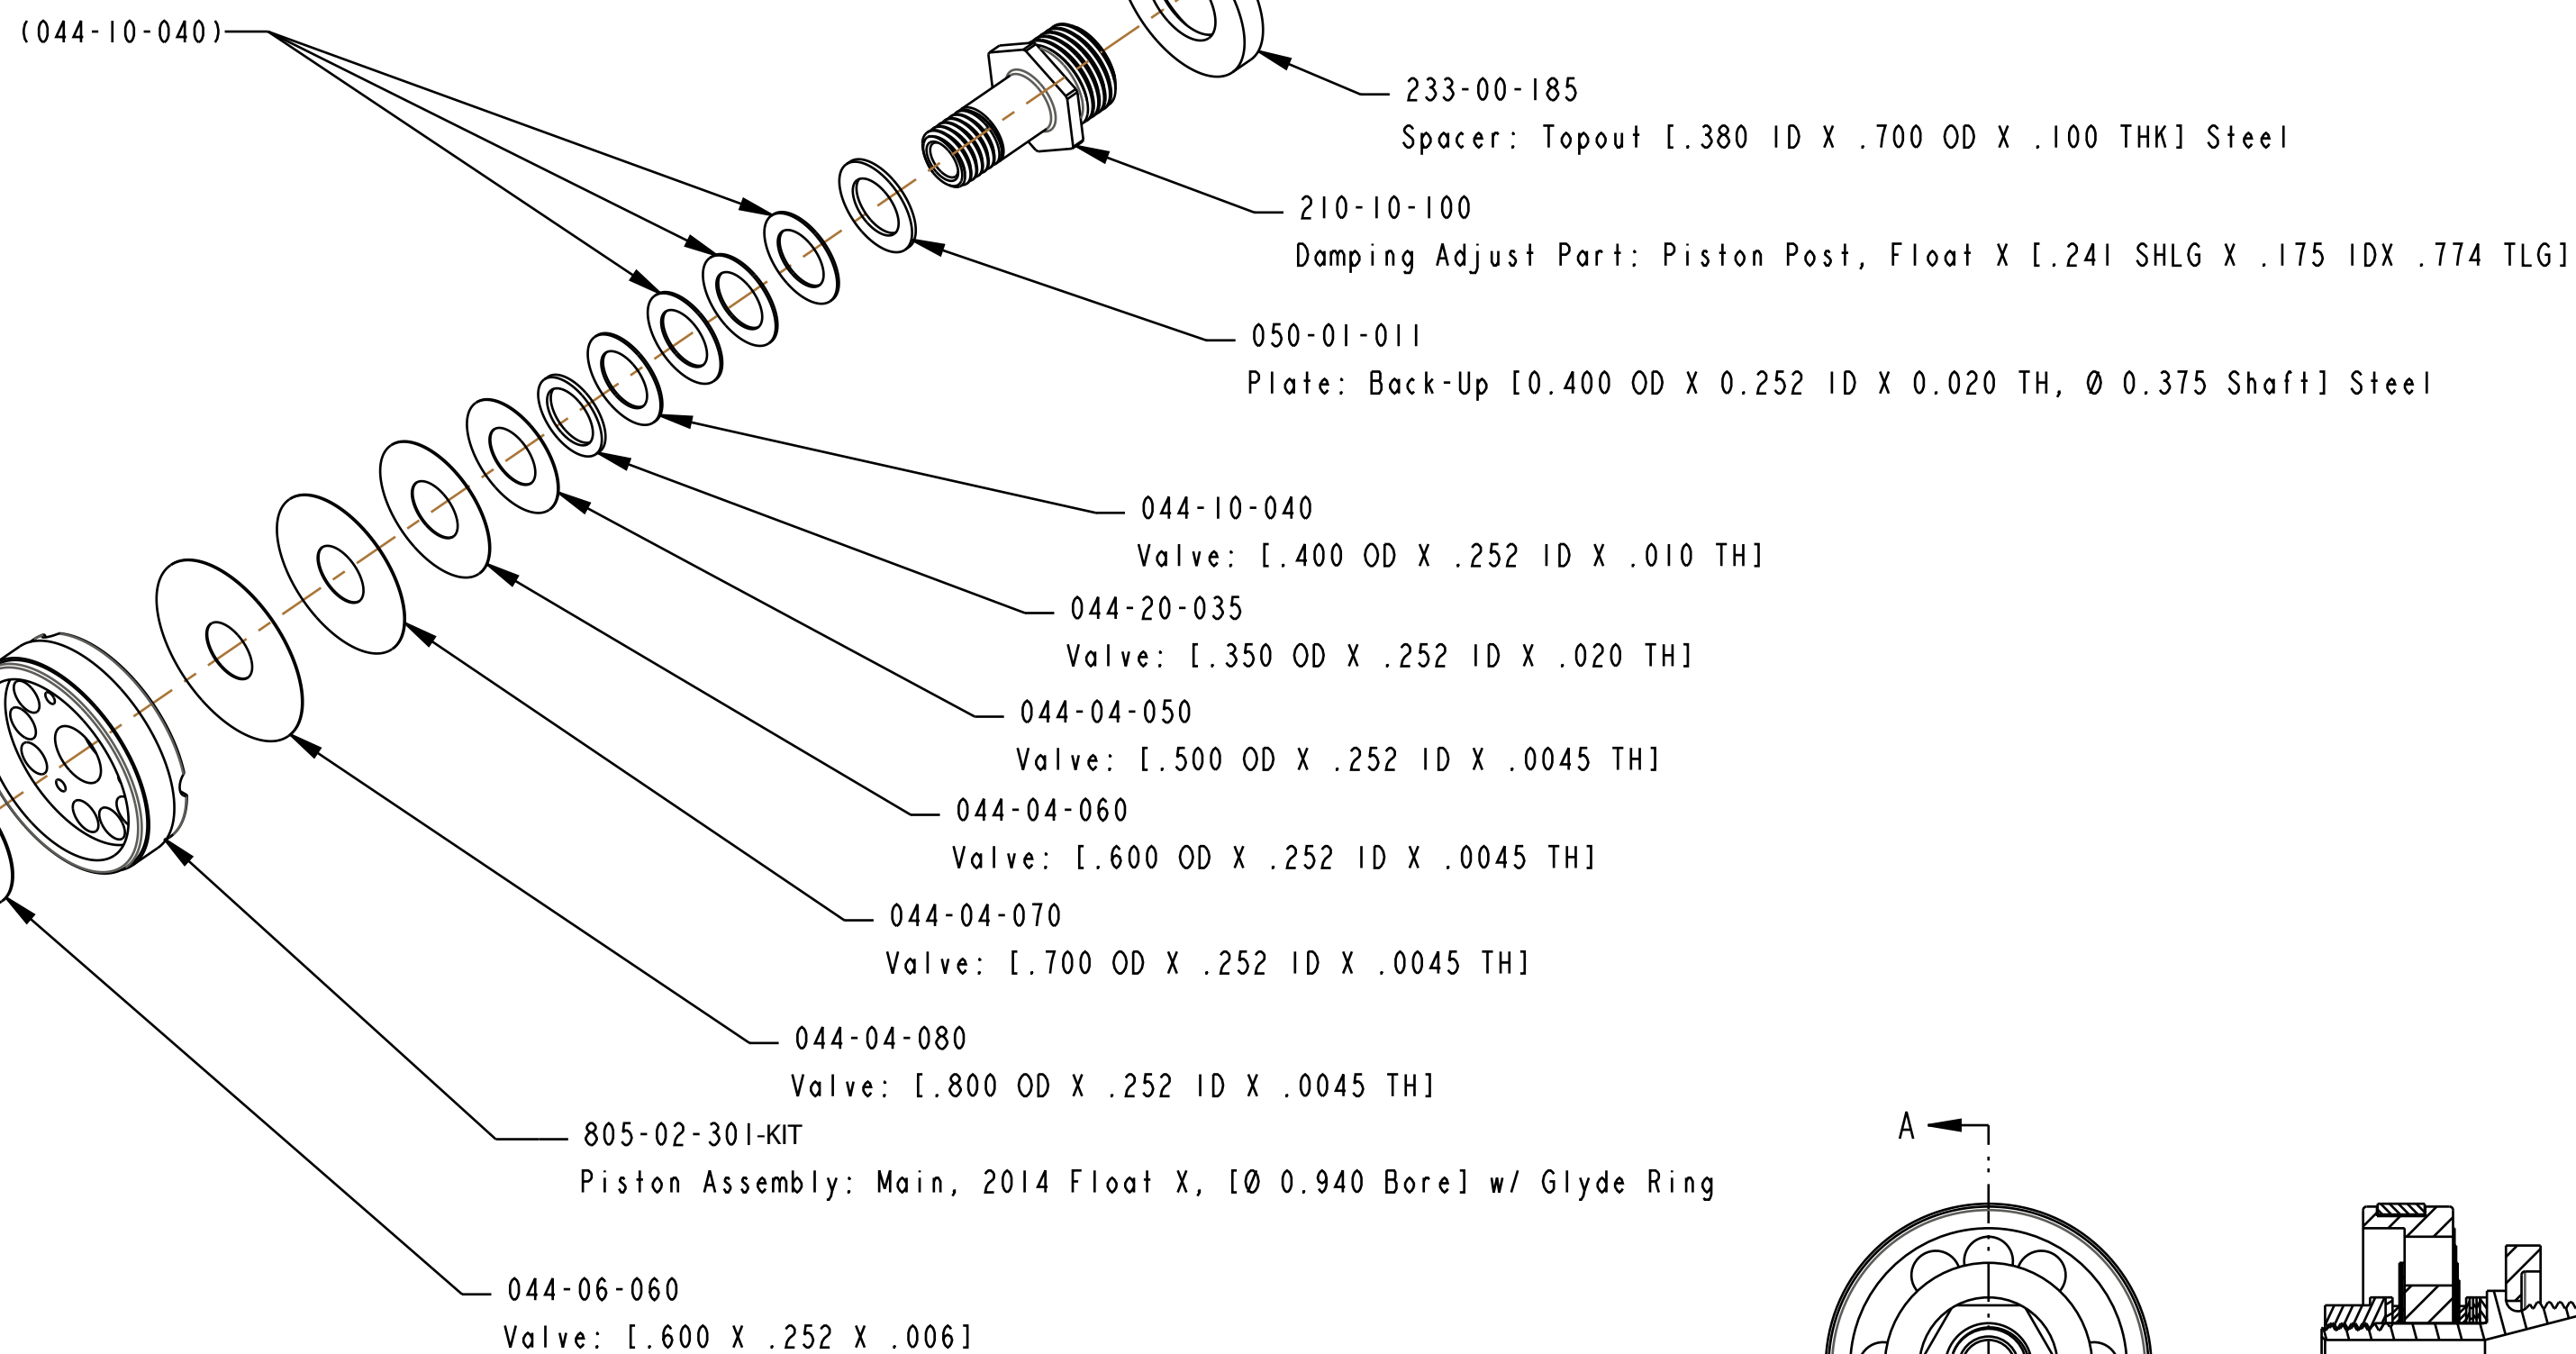

4

3

2

1

- PROPRIETARY -  
THIS DOCUMENT CONTAINS CONFIDENTIAL, PROPRIETARY INFORMATION  
THAT IS FOX PROPERTY. DO NOT DISCLOSE TO OR DUPLICATE  
FOR OTHERS EXCEPT AS AUTHORIZED BY FOX.

<b>FOX Factory, Inc.</b> 130 Hangar Way, Watsonville, CA 95076 USA Ph 831-768-1100 Fax 831-768-9312	
<b>Valving Assy: 2014 Float X CTD, CM, RTL</b>	
TITLE <b>C</b>	DWG. NO. <b>807-72-151-KIT</b>
PLOT SCALE 1.5:1	SHEET 1 OF 1