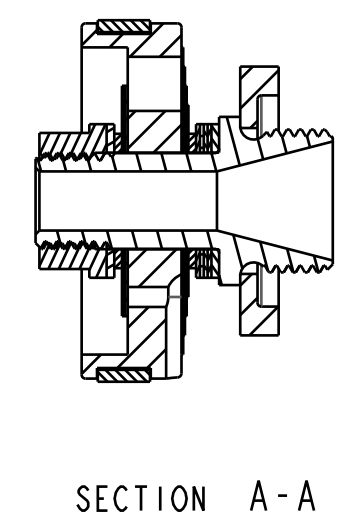

4

3

2

1

- PROPRIETARY -  
THIS DOCUMENT CONTAINS CONFIDENTIAL, PROPRIETARY INFORMATION  
THAT IS FOX PROPERTY. DO NOT DISCLOSE TO OR DUPLICATE  
FOR OTHERS EXCEPT AS AUTHORIZED BY FOX.

<b>FOX Factory, Inc.</b> 130 Hangar Way, Watsonville, CA 95076 USA Ph 831-768-1100 Fax 831-768-9312	
<b>Valving Assy: 2014 Float X CTD, CM, RTL</b>	
TITLE <b>C</b>	DWG. NO. <b>807-72-151-KIT</b>
PLOT SCALE 1.5:1	SHEET 1 OF 1