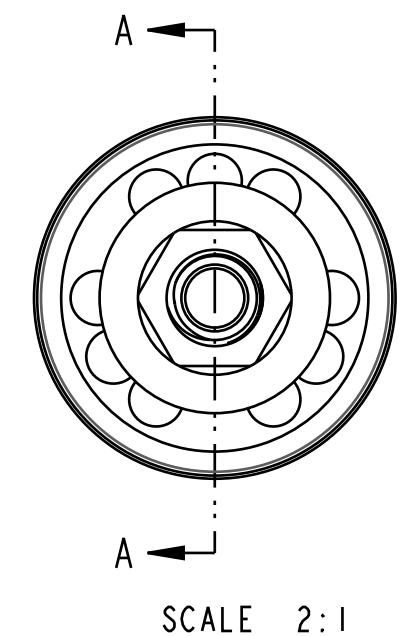

4

3

2

1

- PROPRIETARY -  
THIS DOCUMENT CONTAINS CONFIDENTIAL, PROPRIETARY INFORMATION  
THAT IS FOX PROPERTY. DO NOT DISCLOSE TO OR DUPLICATE  
FOR OTHERS EXCEPT AS AUTHORIZED BY FOX.

<b>FOX Factory, Inc.</b> 130 Hangar Way, Watsonville, CA 95076 USA Ph 831-768-1100 Fax 831-768-9312	
<b>Valving Assy: 2014 Float X CTD, CM, RTL</b>	
TITLE <b>C</b>	DWG. NO. <b>807-72-151-KIT</b>
PLOT SCALE 1.5:1	SHEET 1 OF 1