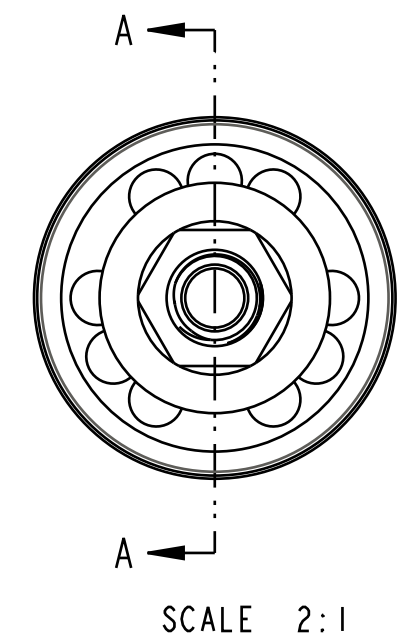

4

3

2

1

- PROPRIETARY -
 THIS DOCUMENT CONTAINS CONFIDENTIAL, PROPRIETARY INFORMATION
 THAT IS FOX PROPERTY. DO NOT DISCLOSE TO OR DUPLICATE
 FOR OTHERS EXCEPT AS AUTHORIZED BY FOX.

FOX Factory, Inc. 130 Hangar Way, Watsonville, CA 95076 USA Ph 831-768-1100 Fax 831-768-9312	
TITLE Valving Assy: 2014 Float X CTD, ECFXCF, RTM	
SIZE C	DWG. NO. 807-72-200-KIT
PLOT SCALE 1.5:1	SHEET 1 OF 1