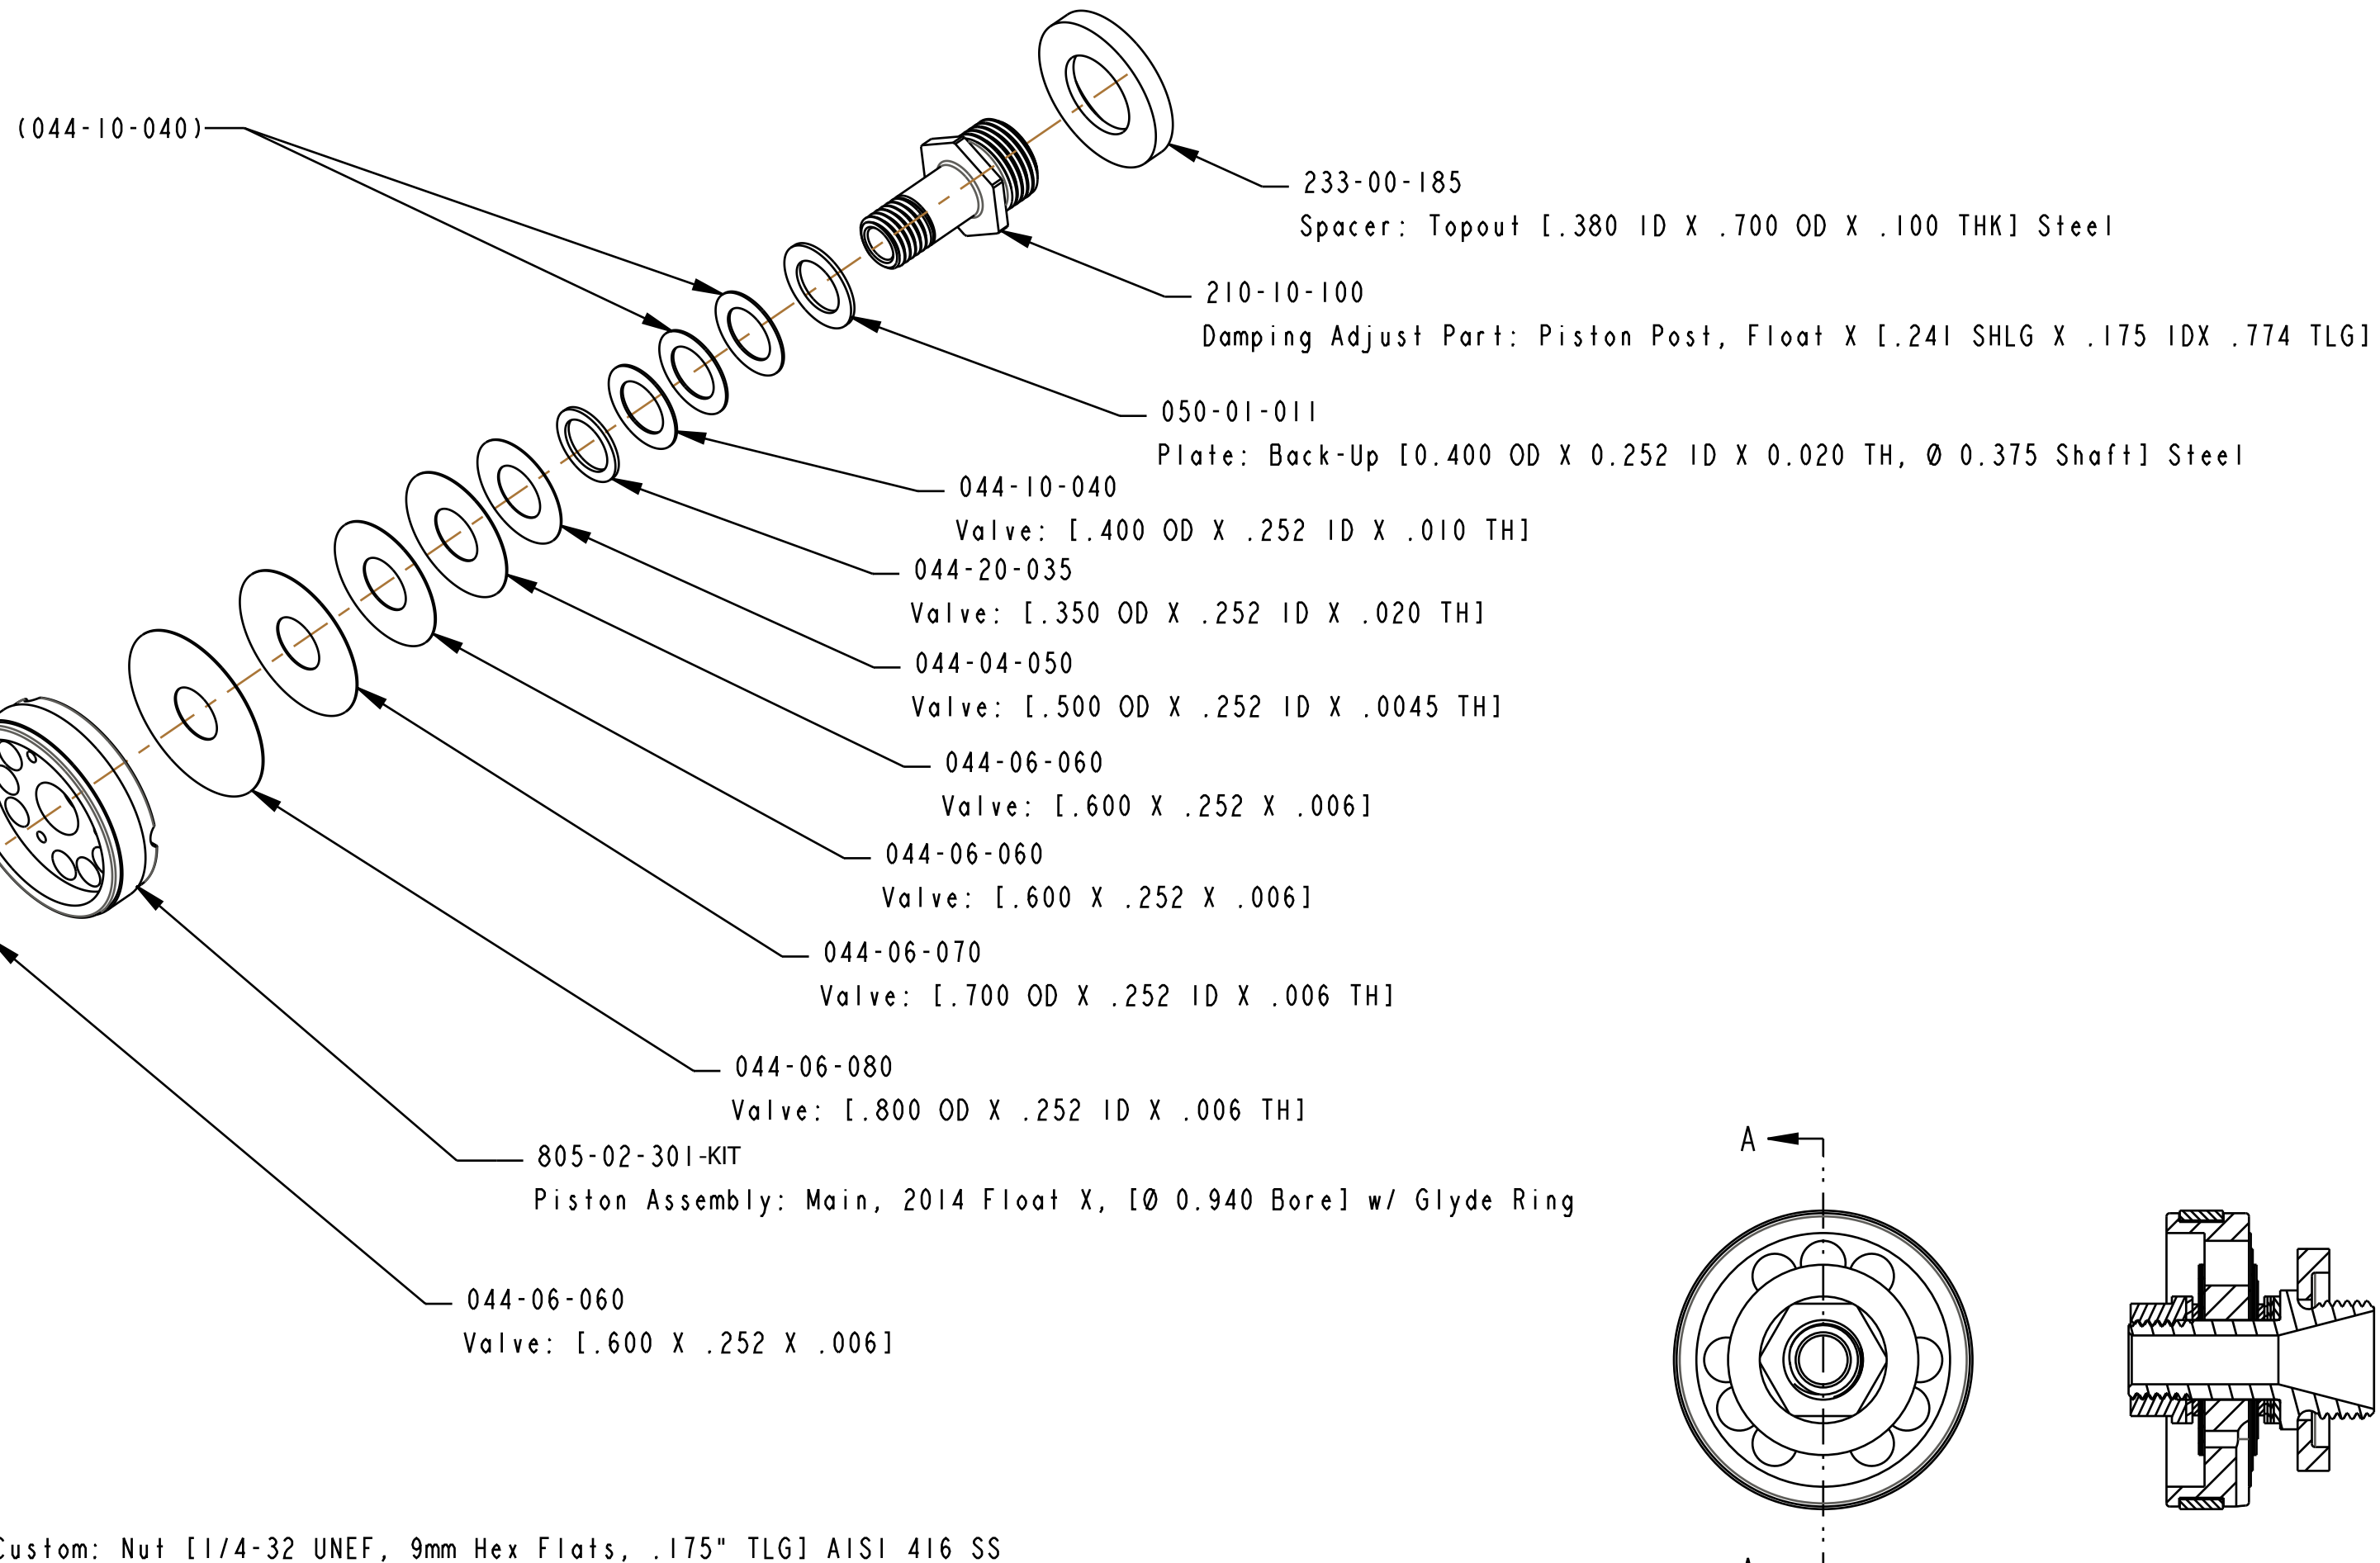

4

3

2

1

- PROPRIETARY -
 THIS DOCUMENT CONTAINS CONFIDENTIAL, PROPRIETARY INFORMATION
 THAT IS FOX PROPERTY. DO NOT DISCLOSE TO OR DUPLICATE
 FOR OTHERS EXCEPT AS AUTHORIZED BY FOX.

FOX Factory, Inc. 130 Hangar Way, Watsonville, CA 95076 USA Ph 831-768-1100 Fax 831-768-9312	
TITLE Valving Assy: 2014 Float X CTD, ECFXCF, RTM	
SIZE C	DWG. NO. 807-72-200-KIT
PLOT SCALE 1.5:1	SHEET 1 OF 1