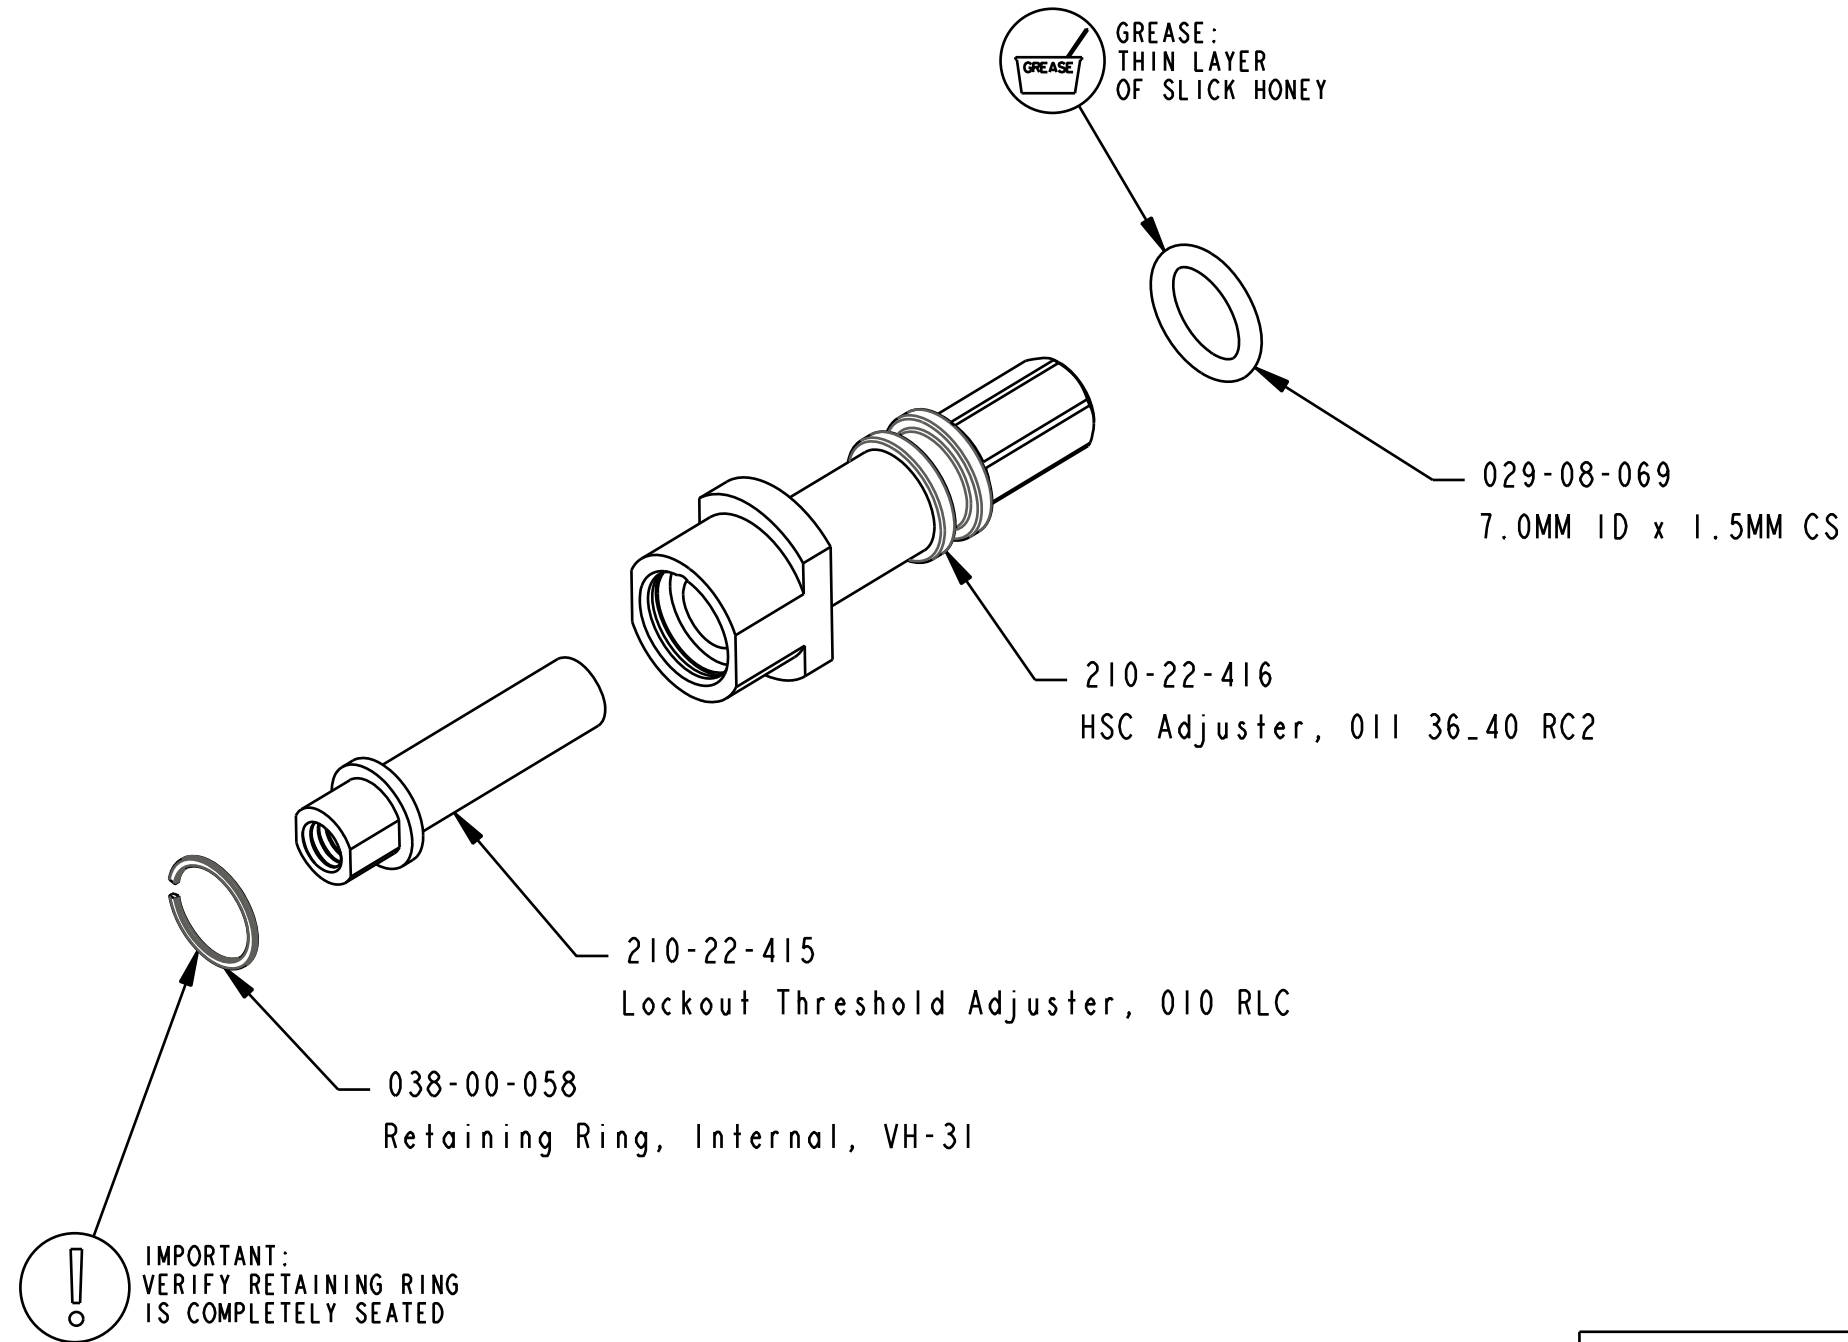

- PROPRIETARY -
THIS DOCUMENT CONTAINS CONFIDENTIAL, PROPRIETARY INFORMATION
THAT IS FOX PROPERTY. DO NOT DISCLOSE TO OR DUPLICATE
FOR OTHERS EXCEPT AS AUTHORIZED BY FOX.

FOX Factory, Inc.

130 Hangar Way, Watsonville, CA 95076 USA, Ph 831-768-1100, Fax 831-768-9312

**2011 RC2
ADJUSTER ASSY**

SIZE
B

PART NO.
820-03-187-KIT

PLOT SCALE 2.00:1

SHEET 1 OF 1