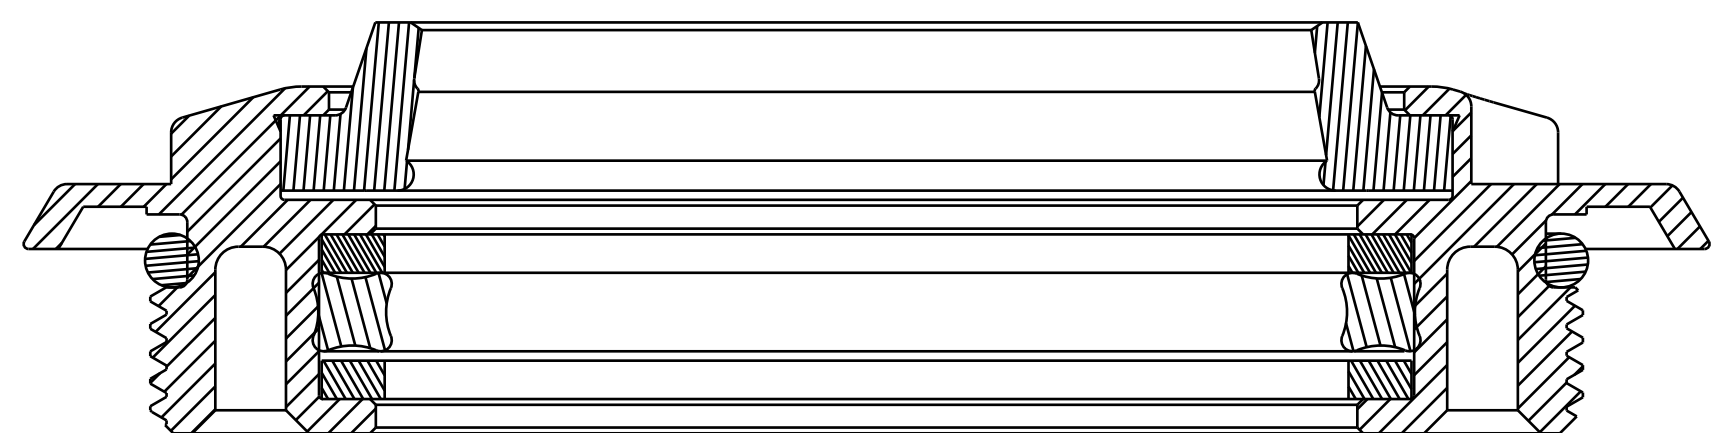

4

3

2

1

SECTION A-A
SCALE 4.000

- PROPRIETARY -
THIS DOCUMENT CONTAINS CONFIDENTIAL, PROPRIETARY INFORMATION
THAT IS FOX PROPERTY. DO NOT DISCLOSE TO OR DUPLICATE
FOR OTHERS EXCEPT AS AUTHORIZED BY FOX.

		FOX Factory, Inc.	Ph 831-768-1100
		130 Hangar Way, Watsonville, CA 95076 USA	Fax 831-768-9312
TITLE Negative Air Sealhead, FLOATX2, Compact			
SIZE	DWG. NO.	812-06-083-KIT	
C			
PLOT SCALE 2.00:1		SHEET 1 OF 1	