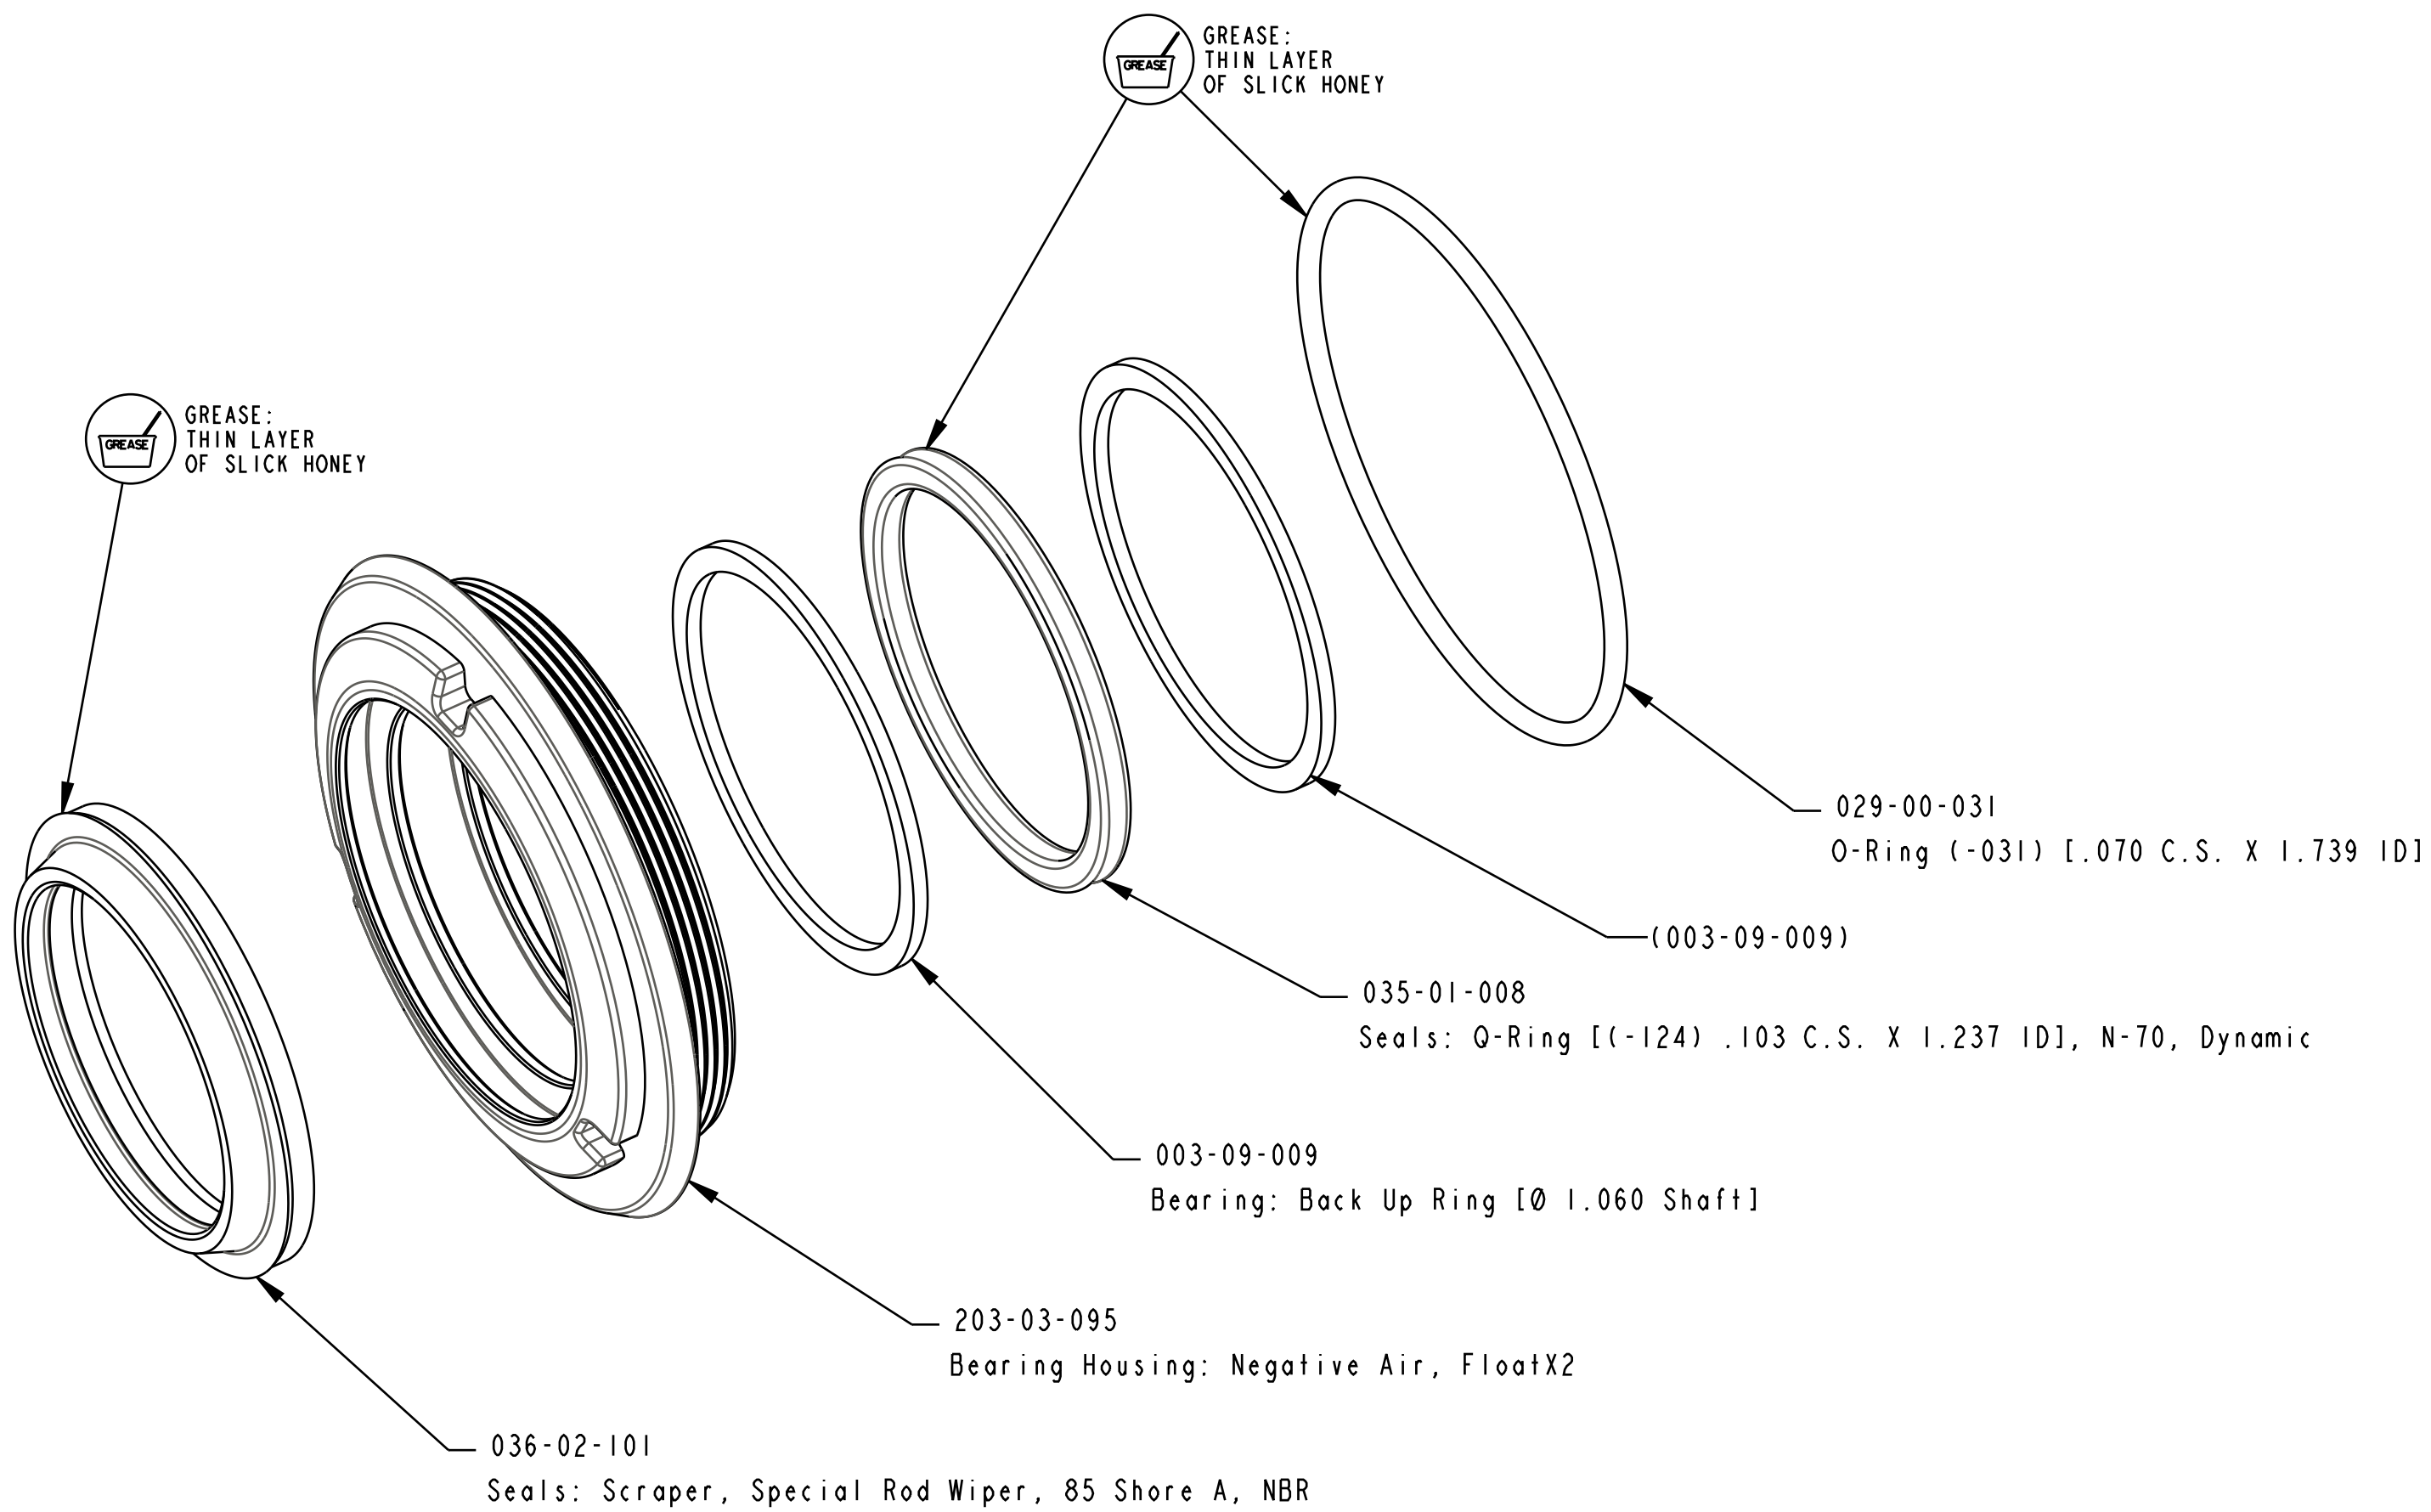

4

3

2

1

SECTION A-A
SCALE 4.000

- PROPRIETARY -
THIS DOCUMENT CONTAINS CONFIDENTIAL, PROPRIETARY INFORMATION
THAT IS FOX PROPERTY. DO NOT DISCLOSE TO OR DUPLICATE
FOR OTHERS EXCEPT AS AUTHORIZED BY FOX.

		FOX Factory, Inc.	Ph 831-768-1100
		130 Hangar Way, Watsonville, CA 95076 USA	Fax 831-768-9312
TITLE Negative Air Sealhead, FLOATX2, Compact			
SIZE	DWG. NO.	812-06-083-KIT	
C			
PLOT SCALE 2.00:1		SHEET 1 OF 1	