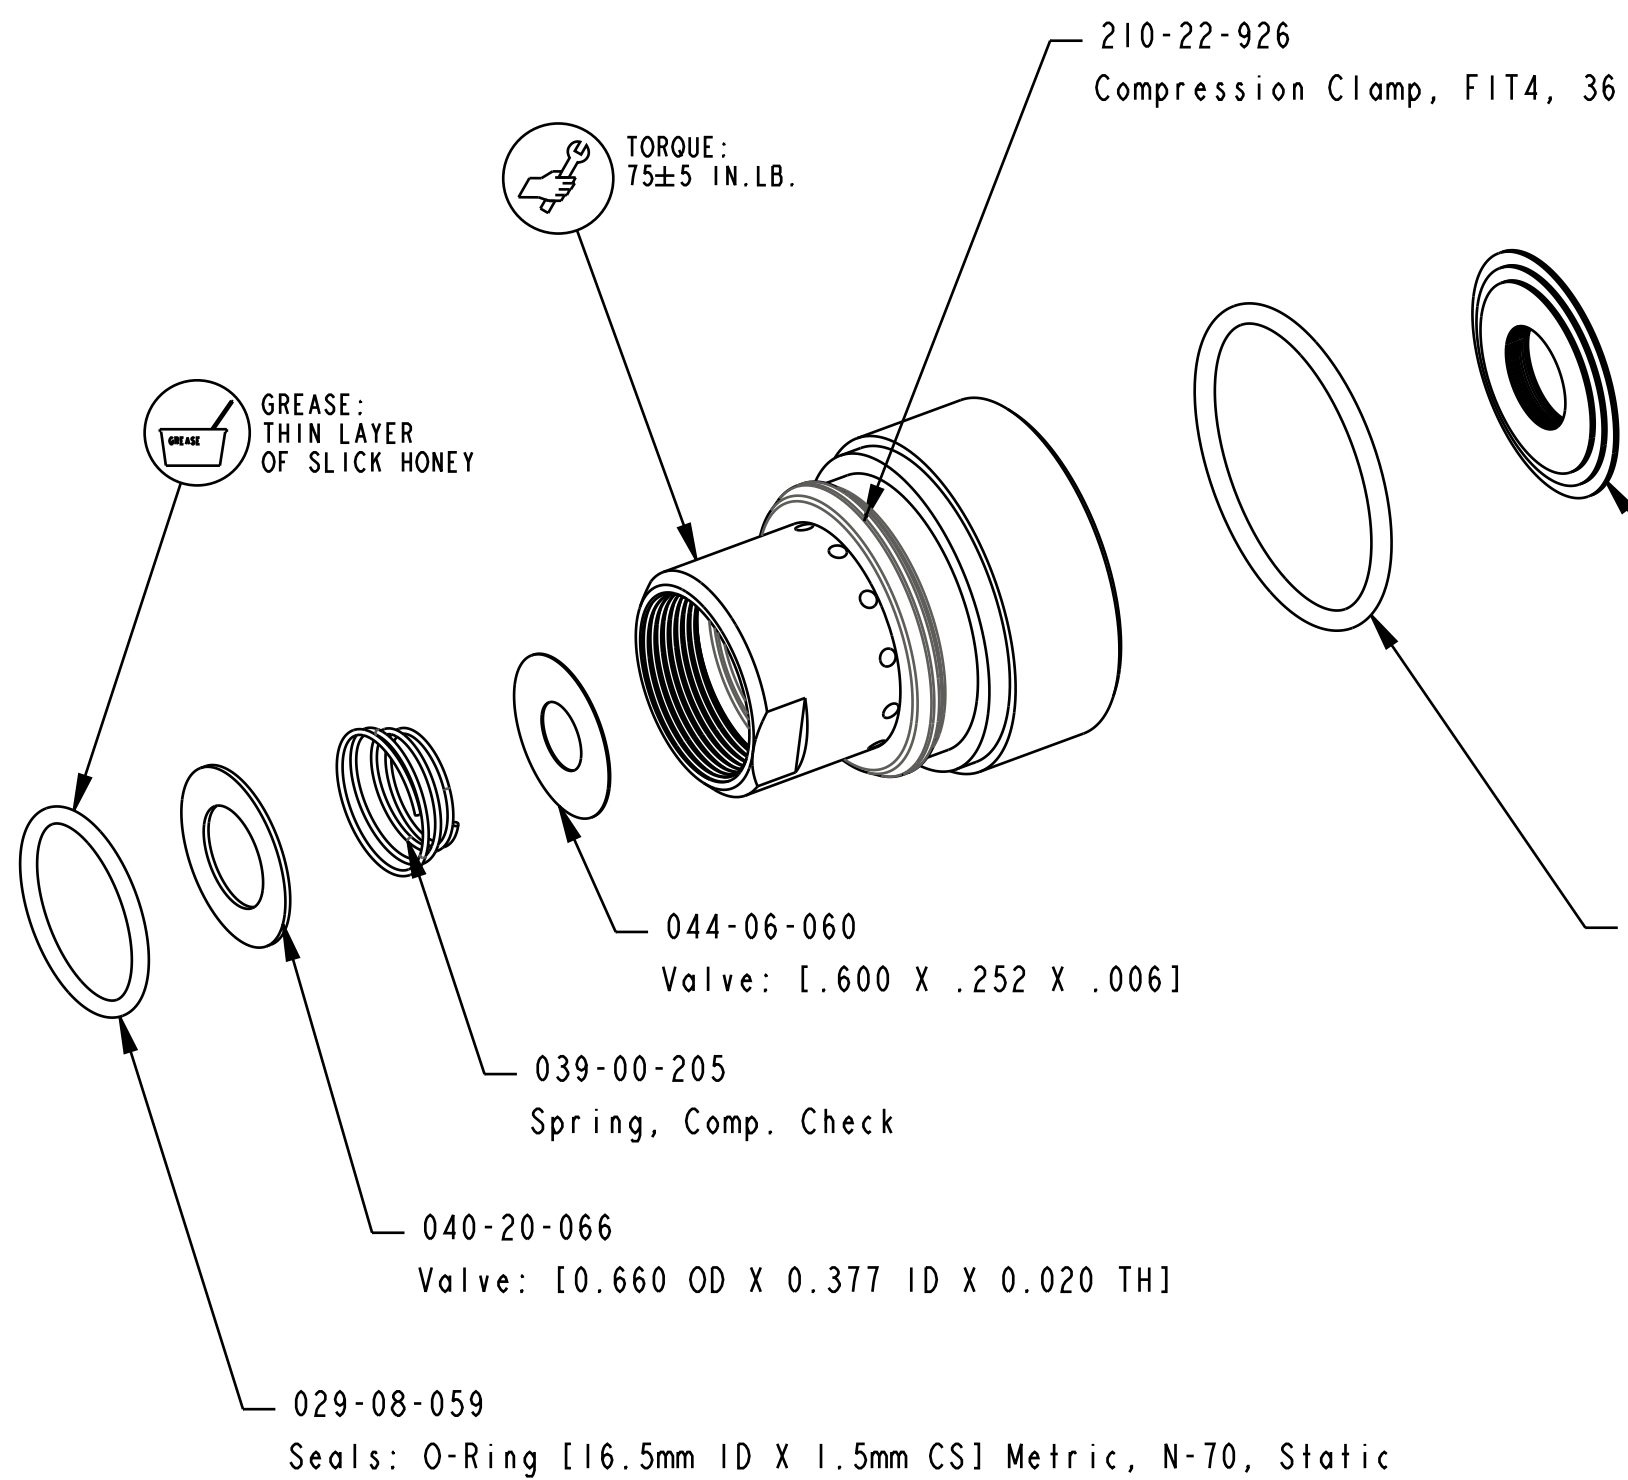

4

3

2

1

- PROPRIETARY -
THIS DOCUMENT CONTAINS CONFIDENTIAL, PROPRIETARY INFORMATION
THAT IS FOX PROPERTY. DO NOT DISCLOSE TO OR DUPLICATE
FOR OTHERS EXCEPT AS AUTHORIZED BY FOX.

FOX FOX Factory, Inc. Ph 831-768-1100
130 Hangar Way, Watsonville, CA 95076 USA Fax 831-768-9312

TITLE
**2016 40
FIT4 Topcap**

SIZE DWG. NO. **820-05-350-KIT**
C PLOT SCALE | .50:1 | SHEET | OF |