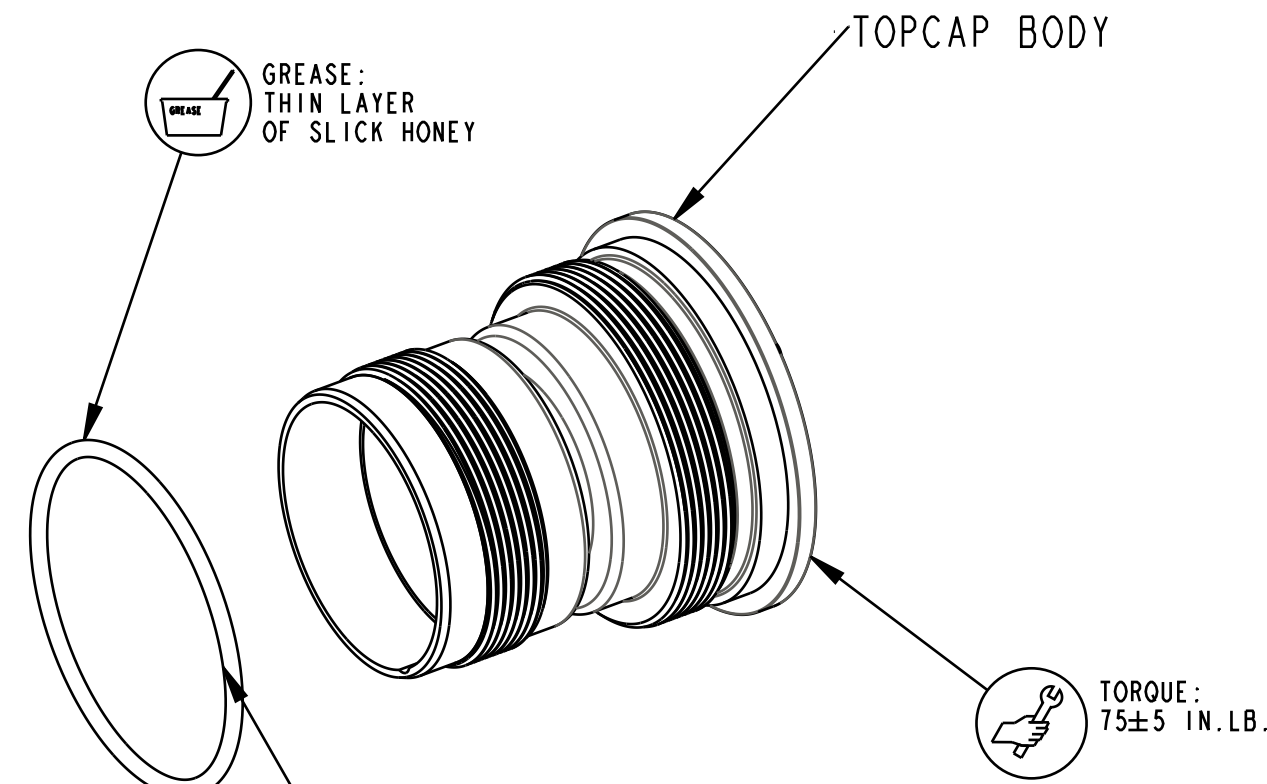

4

3

2

1

- PROPRIETARY -
THIS DOCUMENT CONTAINS CONFIDENTIAL, PROPRIETARY INFORMATION
THAT IS FOX PROPERTY. DO NOT DISCLOSE TO OR DUPLICATE
FOR OTHERS EXCEPT AS AUTHORIZED BY FOX.

FOX FOX Factory, Inc. Ph 831-768-1100
130 Hangar Way, Watsonville, CA 95076 USA Fax 831-768-9312

TITLE
**2016 40
FIT4 Topcap**

SIZE DWG. NO. **820-05-350-KIT**
C PLOT SCALE | .50:1 | SHEET | OF |