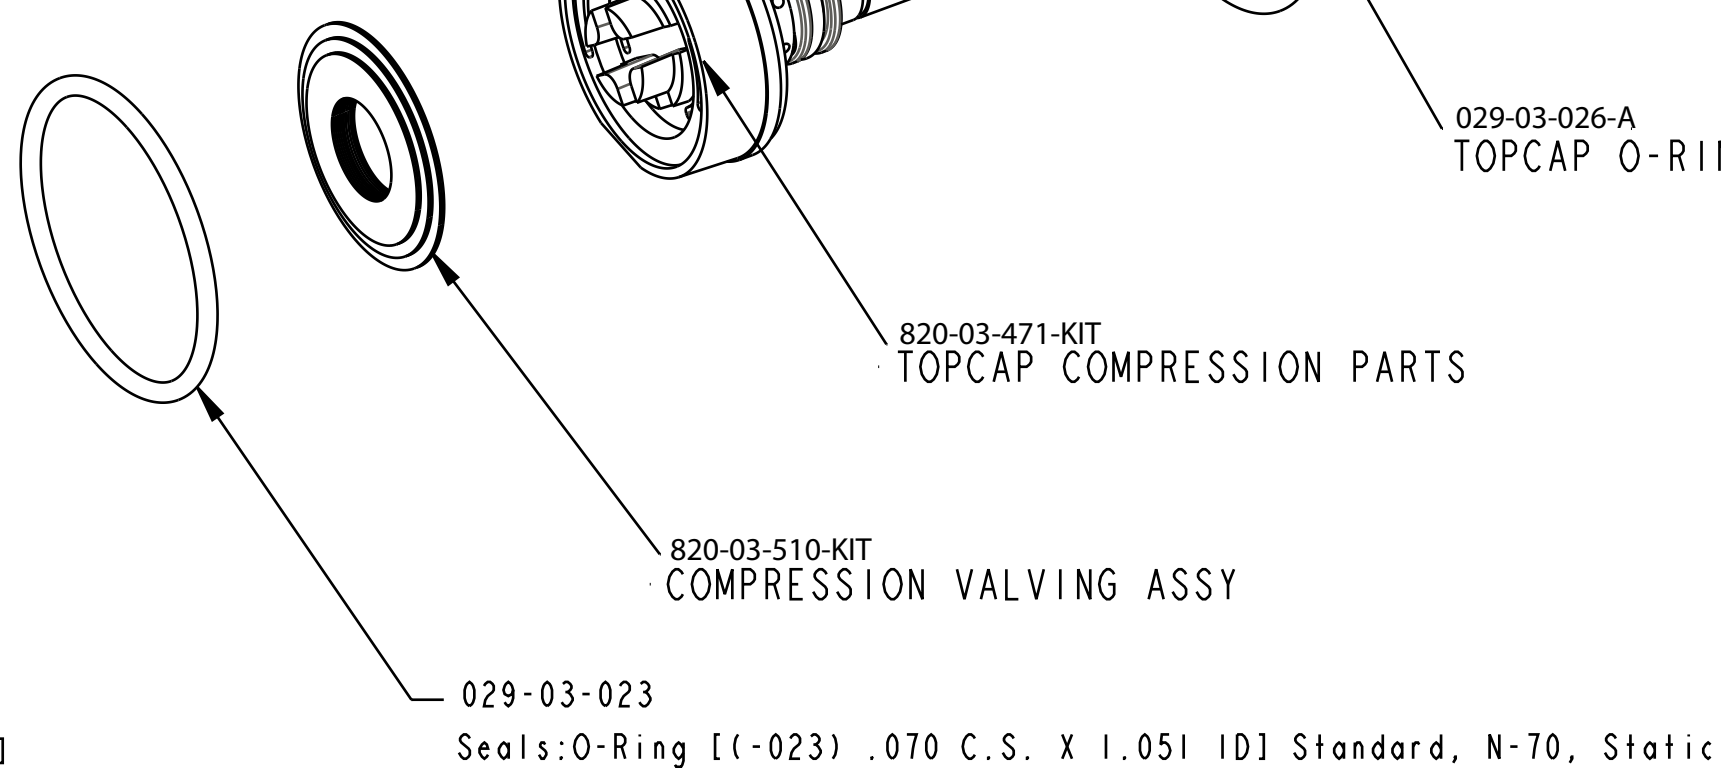

4

3

2

1

- PROPRIETARY -
THIS DOCUMENT CONTAINS CONFIDENTIAL, PROPRIETARY INFORMATION
THAT IS FOX PROPERTY. DO NOT DISCLOSE TO OR DUPLICATE
FOR OTHERS EXCEPT AS AUTHORIZED BY FOX.

FOX FOX Factory, Inc. Ph 831-768-1100
130 Hangar Way, Watsonville, CA 95076 USA Fax 831-768-9312

TITLE
**2016 40
FIT4 Topcap**

SIZE DWG. NO. **820-05-350-KIT**
C PLOT SCALE | .50:1 | SHEET | OF |