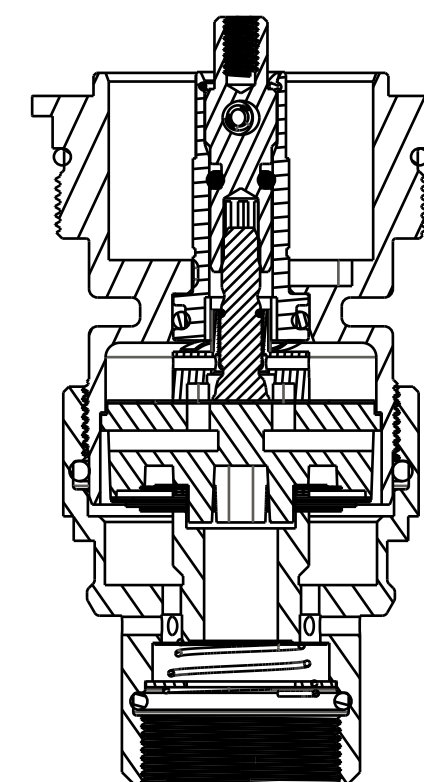

4

3

2

1

- PROPRIETARY -
THIS DOCUMENT CONTAINS CONFIDENTIAL, PROPRIETARY INFORMATION
THAT IS FOX PROPERTY. DO NOT DISCLOSE TO OR DUPLICATE
FOR OTHERS EXCEPT AS AUTHORIZED BY FOX.

FOX FOX Factory, Inc. Ph 831-768-1100
130 Hangar Way, Watsonville, CA 95076 USA Fax 831-768-9312

TITLE
**2016 40
FIT4 Topcap**

SIZE DWG. NO. **820-05-350-KIT**
C PLOT SCALE | .50:1 | SHEET | OF |