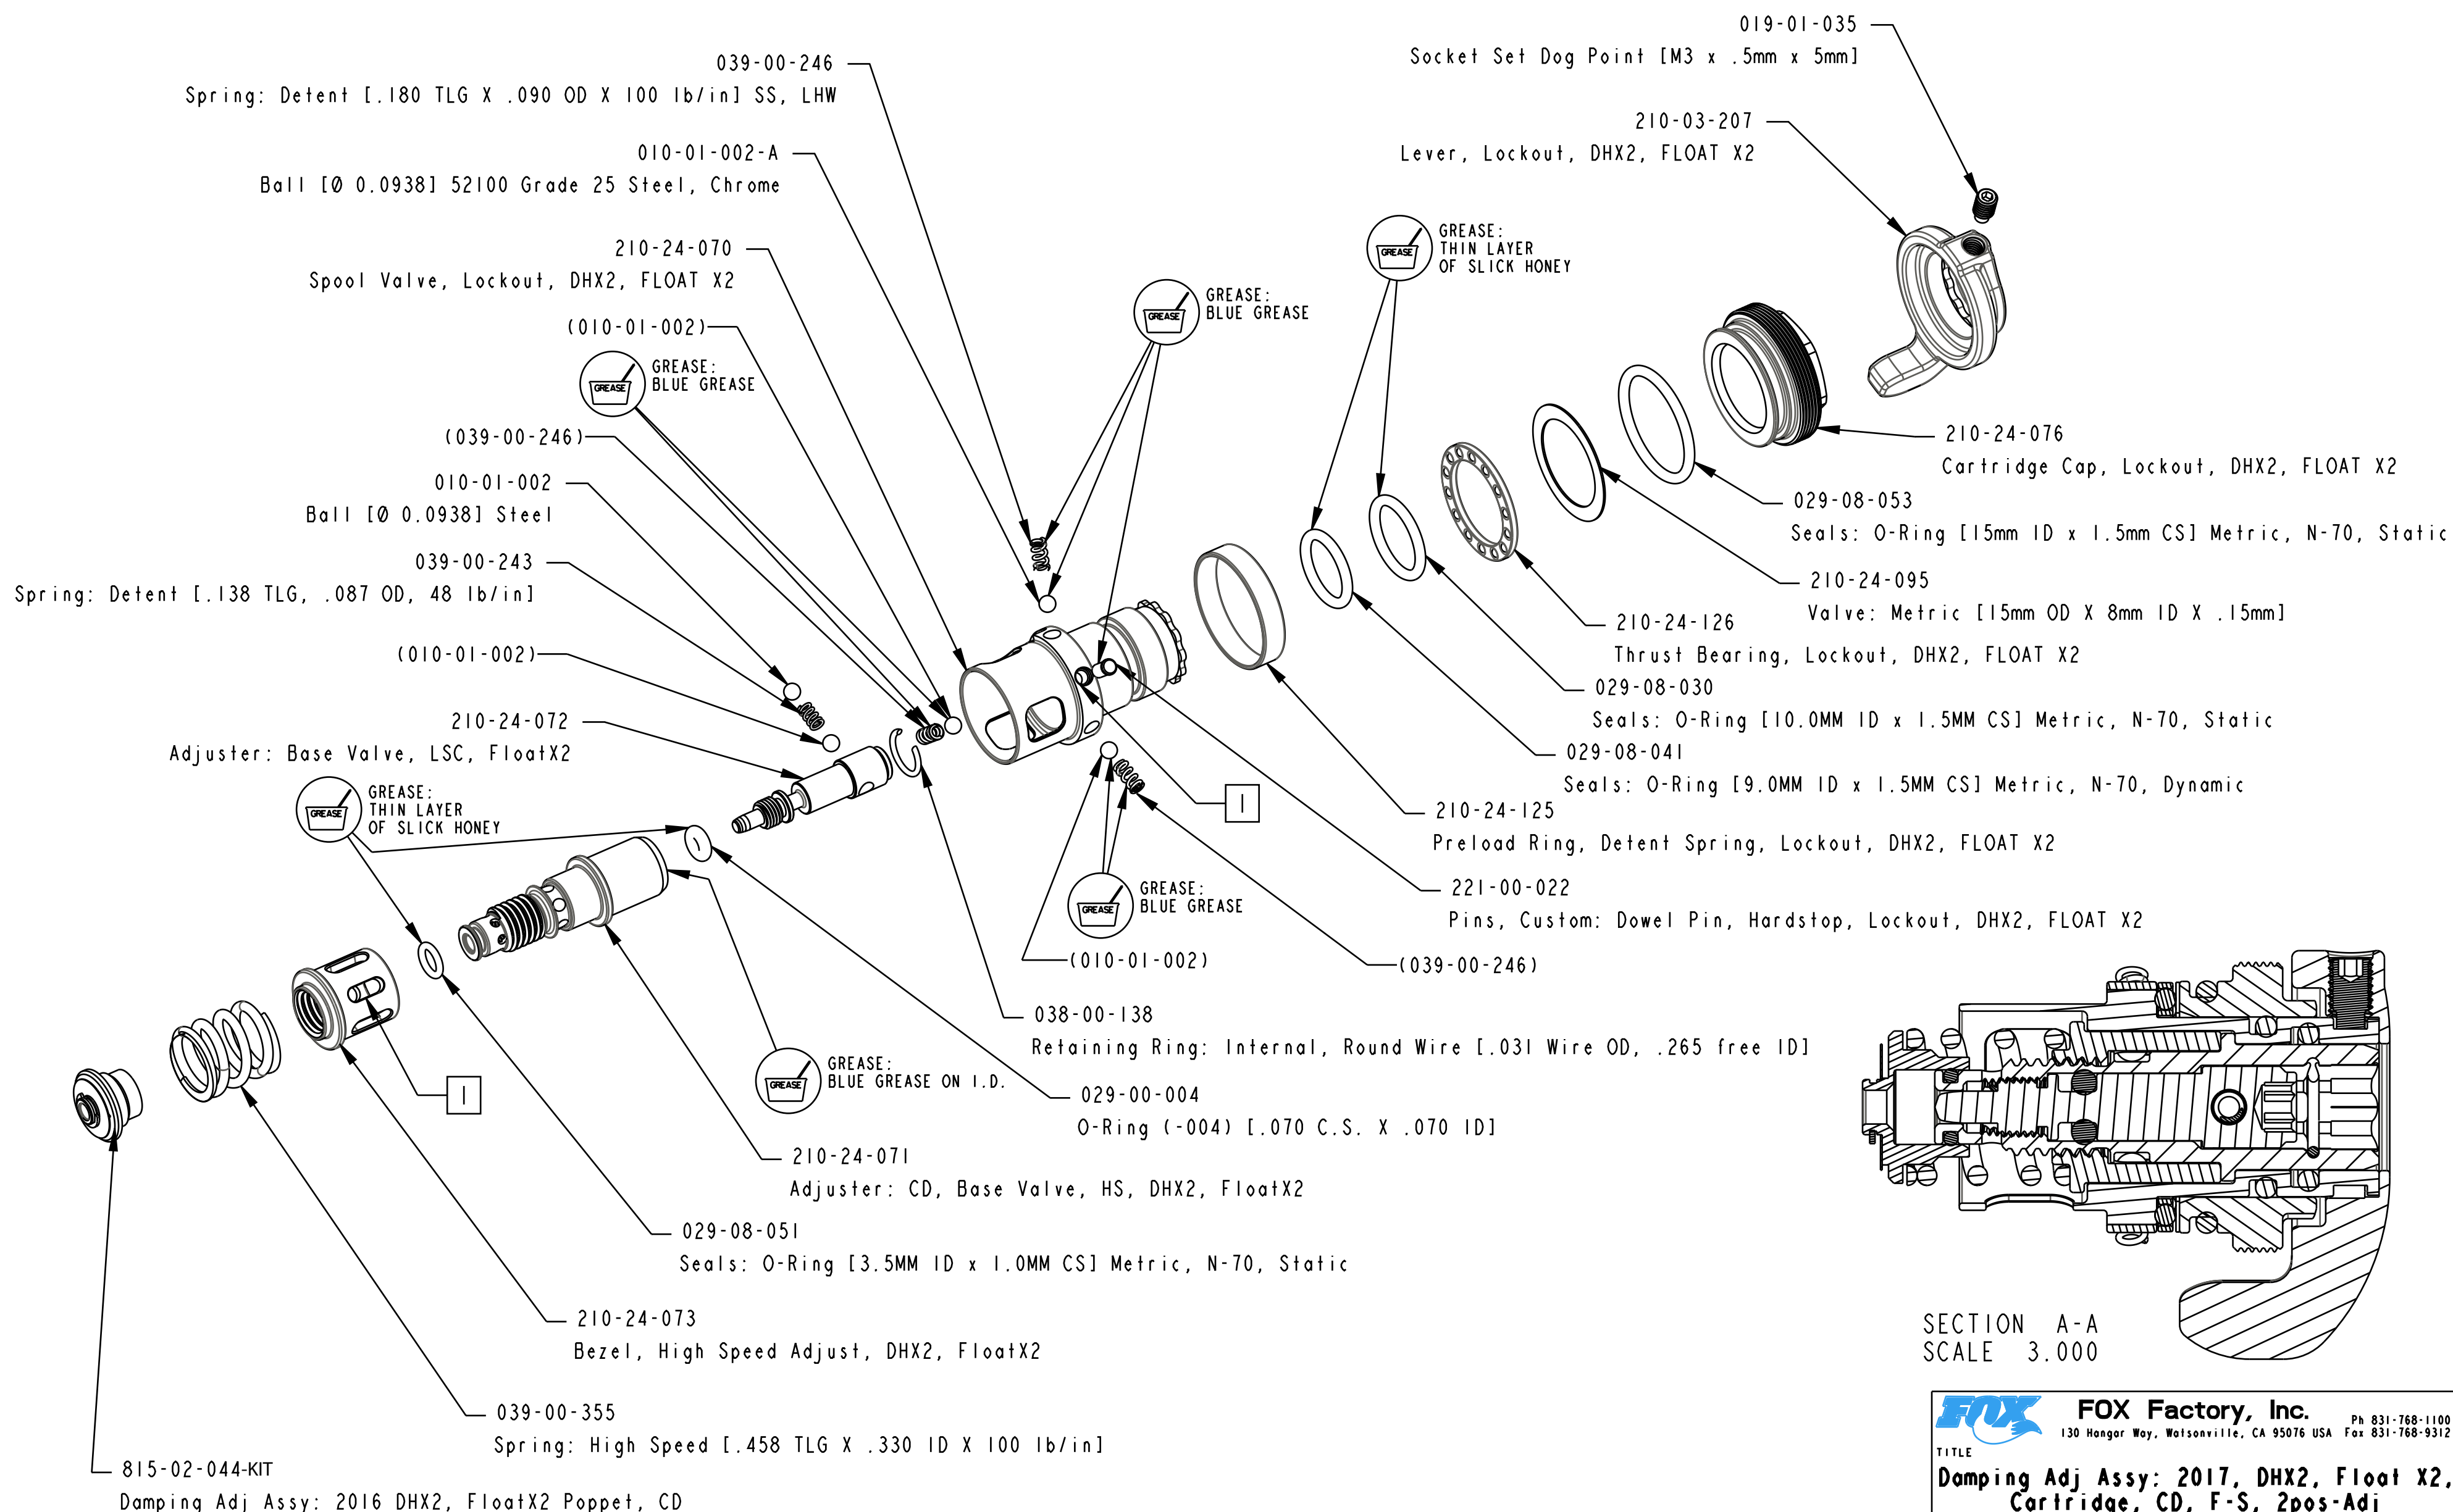

1 ALIGN MIDDLE SLOT WITH HOLE FOR PIN

**FOX Factory, Inc.** Ph 831-768-1100  
130 Hangar Way, Watsonville, CA 95076 USA Fax 831-768-9312

TITLE  
**Damping Adj Assy: 2017, DHX2, Float X2, Cartridge, CD, F-S, 2pos-Adj**

SIZE DWG. NO.  
**C 815-02-057-KIT**

PLOT SCALE | .50:1 | SHEET 1 OF 1

PROPRIETARY - THIS DOCUMENT CONTAINS CONFIDENTIAL, PROPRIETARY INFORMATION THAT IS FOX PROPERTY. DO NOT DISCLOSE TO OR DUPLICATE FOR OTHERS EXCEPT AS AUTHORIZED BY FOX.