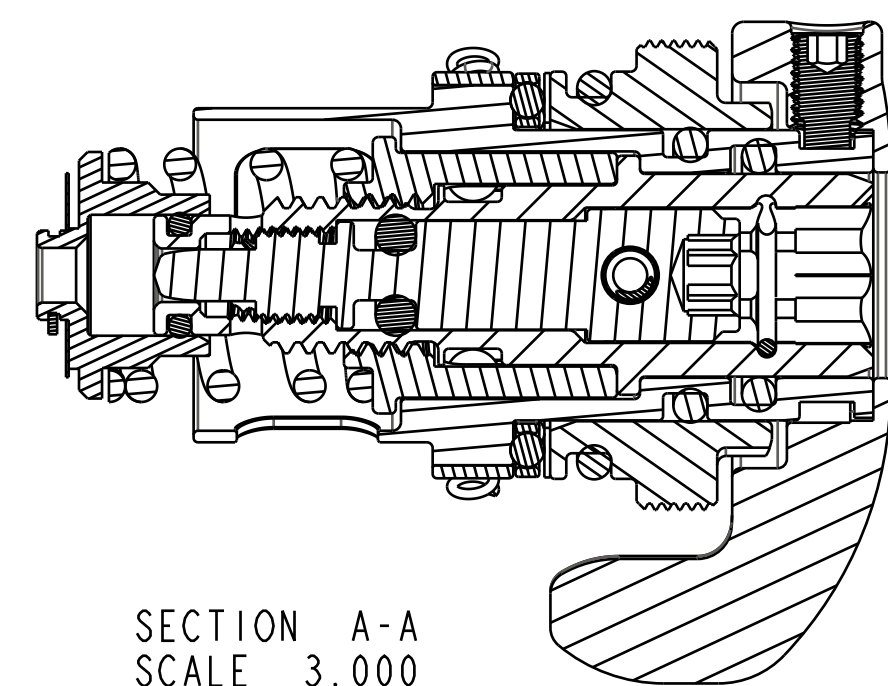

1 ALIGN MIDDLE SLOT WITH HOLE FOR PIN

**FOX Factory, Inc.** Ph 831-768-1100  
130 Hangar Way, Watsonville, CA 95076 USA Fax 831-768-9312

TITLE  
**Damping Adj Assy: 2017, DHX2, Float X2, Cartridge, CD, F-S, 2pos-Adj**

SIZE DWG. NO.  
**C 815-02-057-KIT**

PLOT SCALE | .50:1 | SHEET 1 OF 1

PROPRIETARY - THIS DOCUMENT CONTAINS CONFIDENTIAL, PROPRIETARY INFORMATION THAT IS FOX PROPERTY. DO NOT DISCLOSE TO OR DUPLICATE FOR OTHERS EXCEPT AS AUTHORIZED BY FOX.