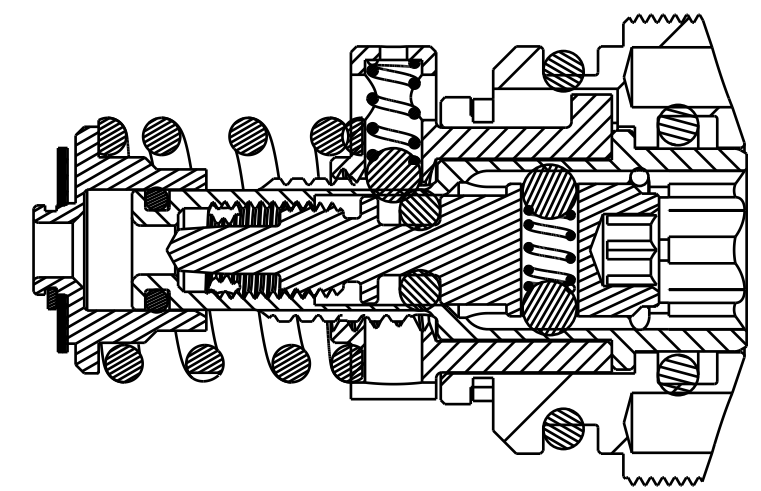

4

3

2

1

SCALE 2:1

SECTION A-A
SCALE 3:1

FOX FOX Factory, Inc. Ph 831-768-1100
130 Hangar Way, Watsonville, CA 95076 USA Fax 831-768-9312

TITLE
Damping Adj Assy: 2016 DHX2, FloatX2 Cartridge, RD

SIZE DWG. NO.
C 815-02-043-KIT

PLOT SCALE | .50:1 | SHEET 1 OF 1

PROPRIETARY - THIS DOCUMENT CONTAINS CONFIDENTIAL, PROPRIETARY INFORMATION THAT IS FOX PROPERTY. DO NOT DISCLOSE TO OR DUPLICATE FOR OTHERS EXCEPT AS AUTHORIZED BY FOX.