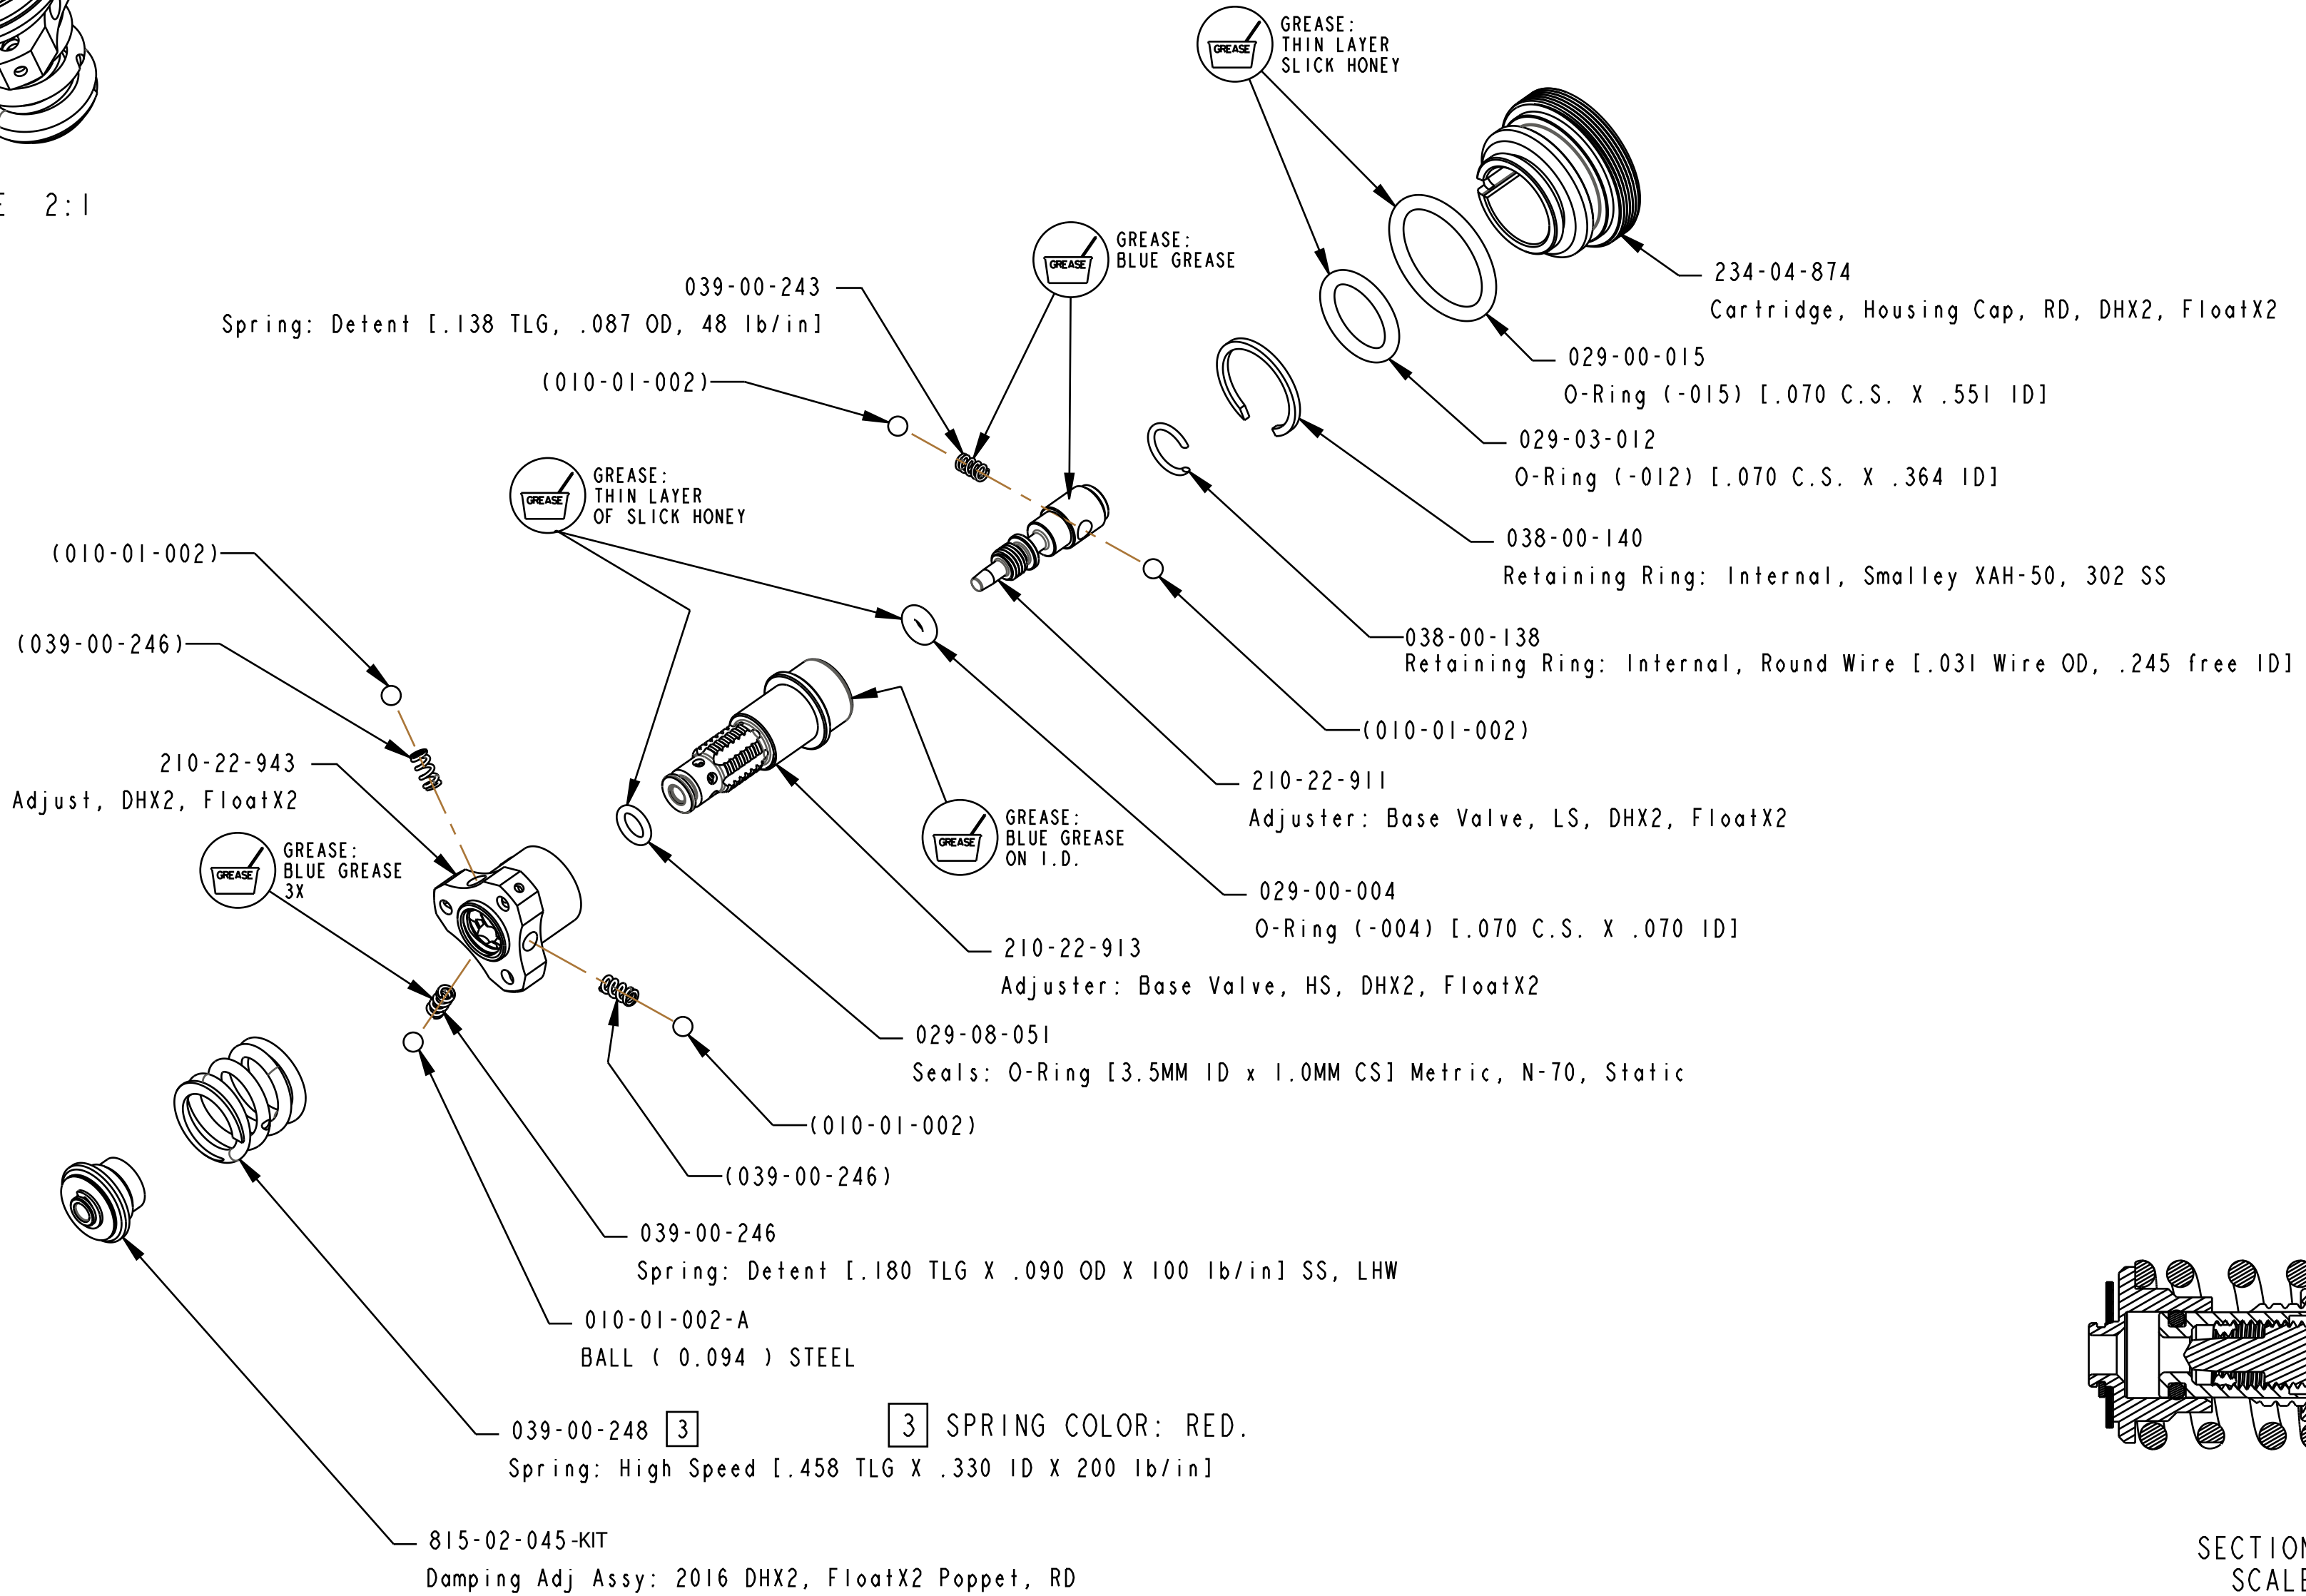

4

3

2

1

SCALE 2:1

SECTION A-A
SCALE 3:1

FOX FOX Factory, Inc. Ph 831-768-1100
130 Hangar Way, Watsonville, CA 95076 USA Fax 831-768-9312

TITLE
Damping Adj Assy: 2016 DHX2, FloatX2 Cartridge, RD

SIZE DWG. NO.
C 815-02-043-KIT

PLOT SCALE | .50:1 | SHEET 1 OF 1

PROPRIETARY - THIS DOCUMENT CONTAINS CONFIDENTIAL, PROPRIETARY INFORMATION THAT IS FOX PROPERTY. DO NOT DISCLOSE TO OR DUPLICATE FOR OTHERS EXCEPT AS AUTHORIZED BY FOX.