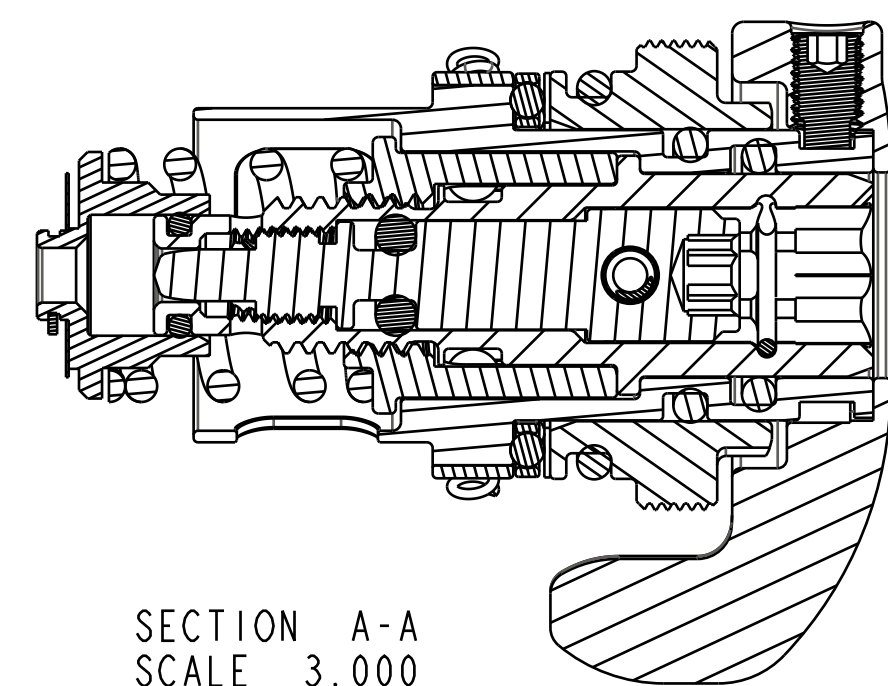

I ALIGN MIDDLE SLOT WITH HOLE FOR PIN

**FOX** FOX Factory, Inc. Ph 831-768-1100  
 130 Hangar Way, Watsonville, CA 95076 USA Fax 831-768-9312

TITLE  
**Damping Adj Assy: 2017, DHX2, Float X2, Cartridge, CD, F-S, 2pos-Adj**

SIZE DWG. NO.  
**C 815-02-057-KIT**

PLOT SCALE | .50:1 | SHEET 1 OF 1

PROPRIETARY - THIS DOCUMENT CONTAINS CONFIDENTIAL, PROPRIETARY INFORMATION THAT IS FOX PROPERTY. DO NOT DISCLOSE TO OR DUPLICATE FOR OTHERS EXCEPT AS AUTHORIZED BY FOX.