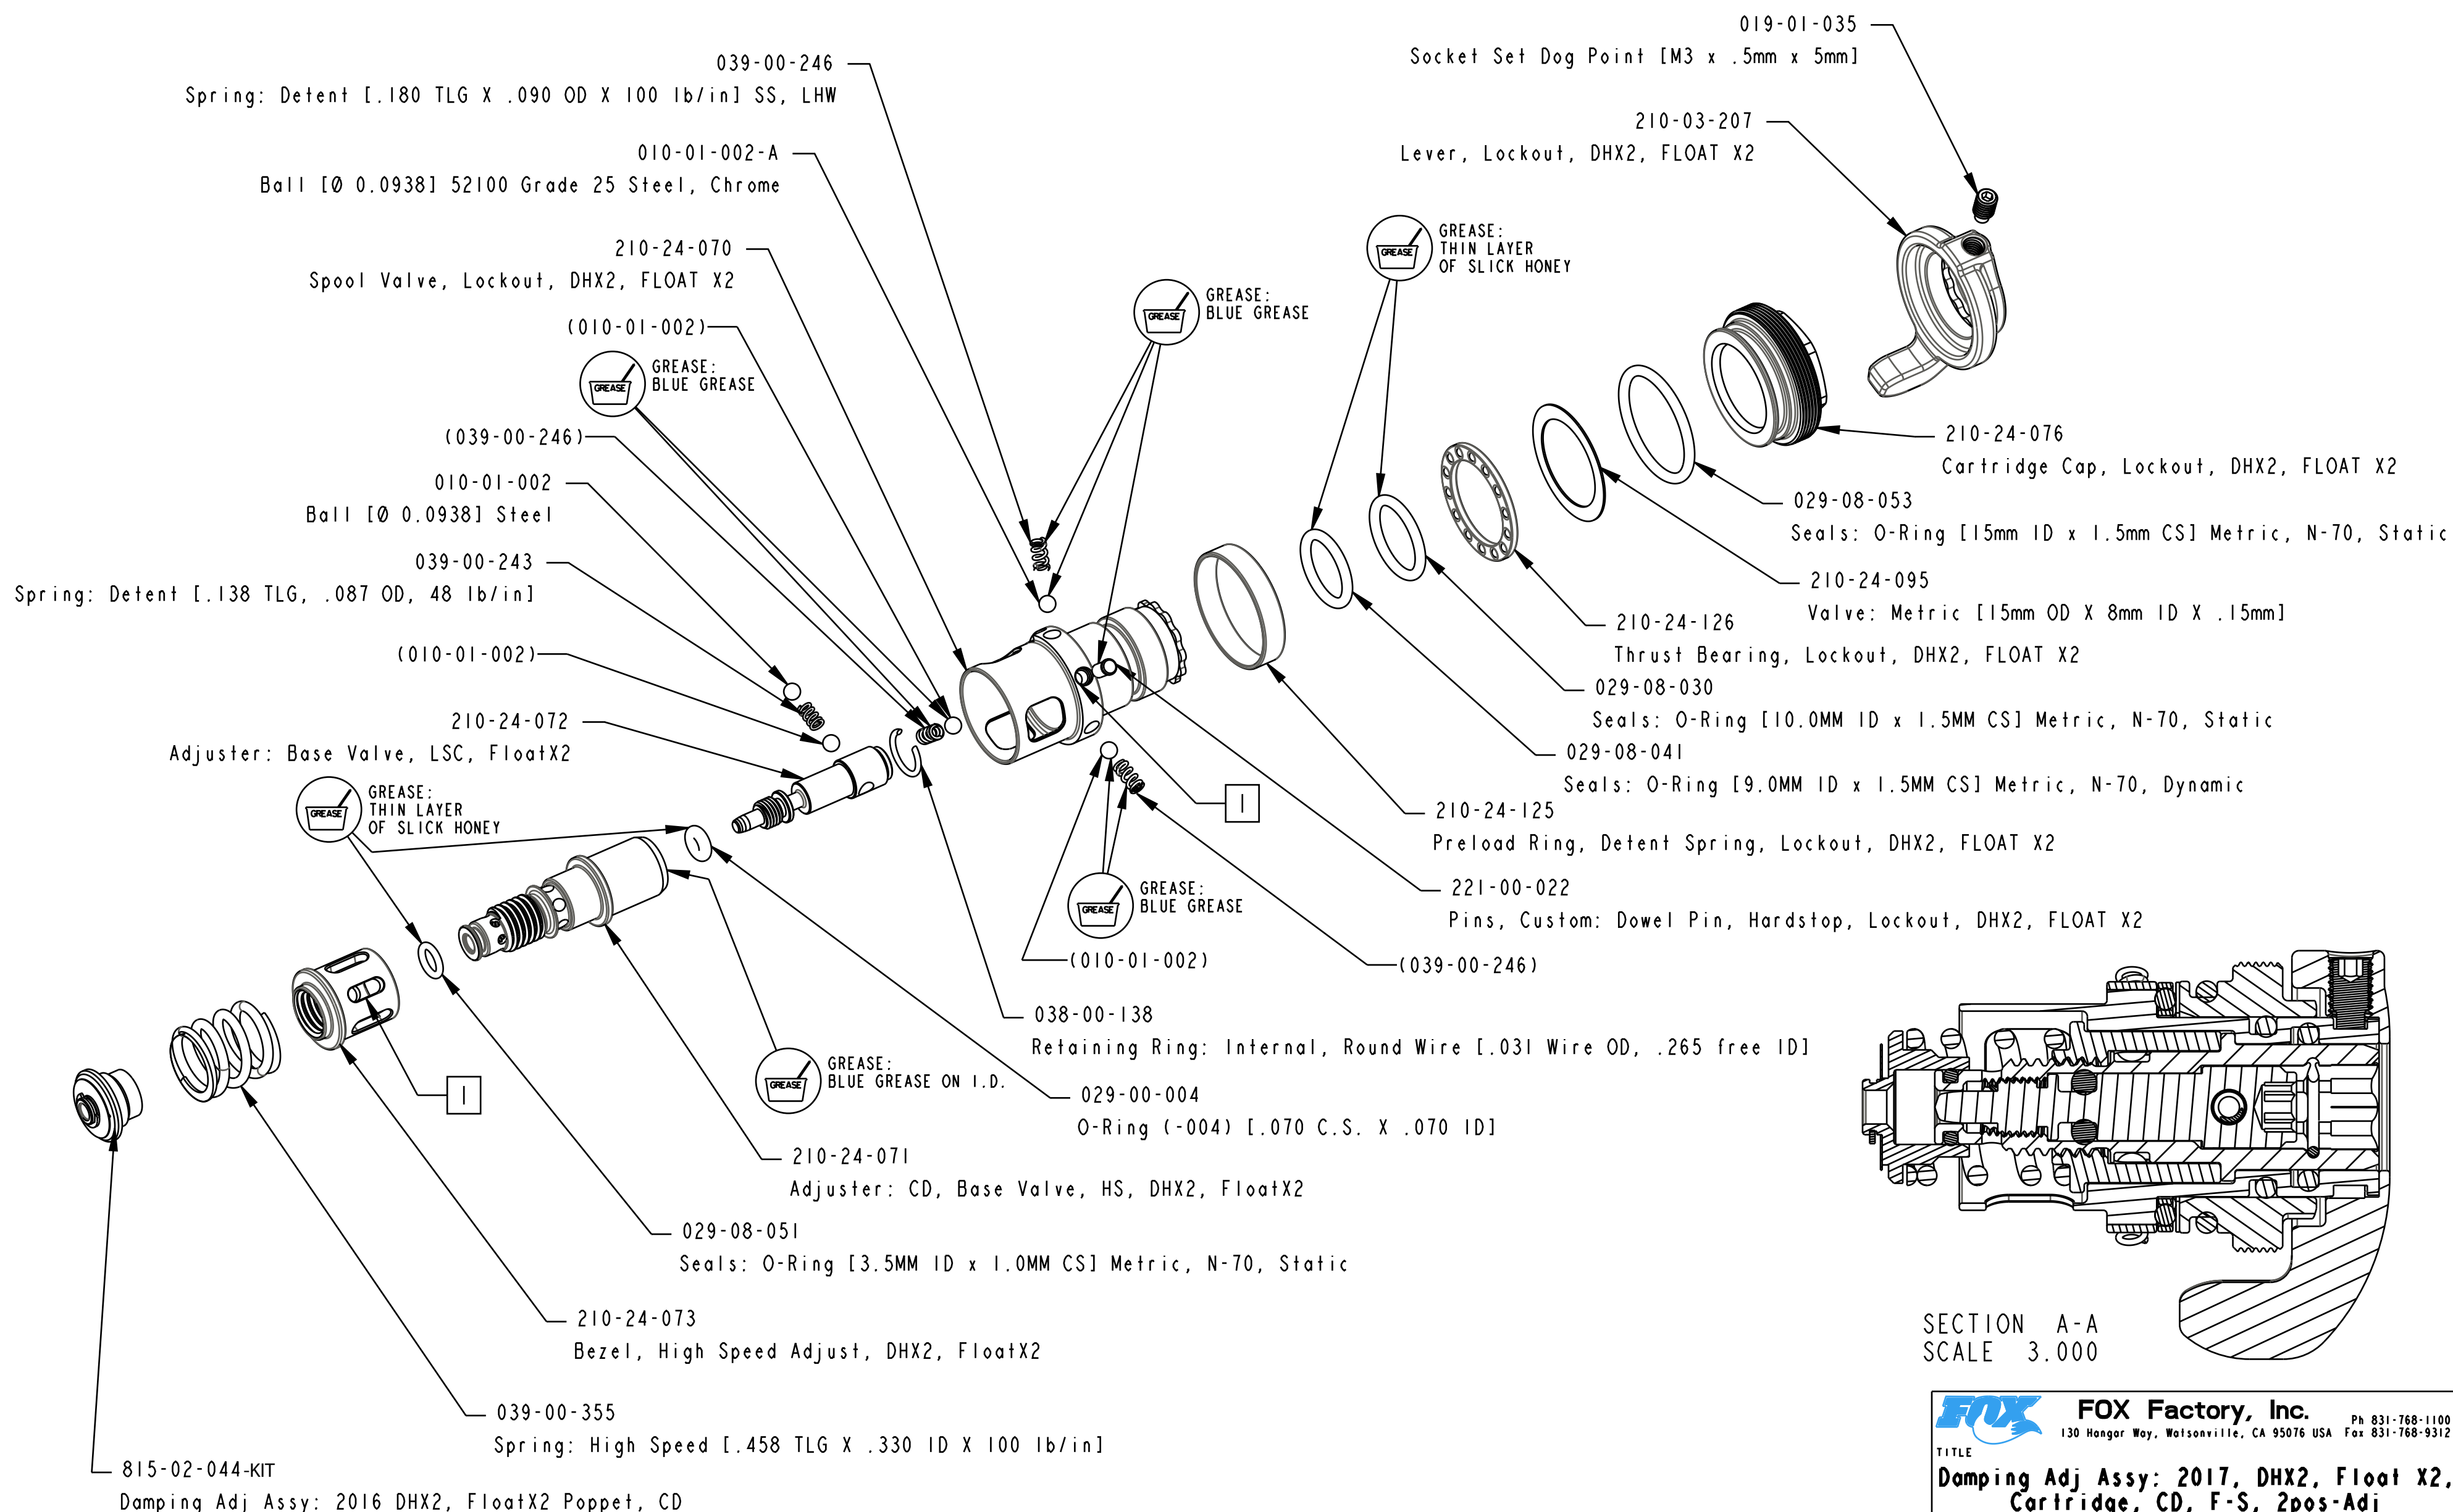

I ALIGN MIDDLE SLOT WITH HOLE FOR PIN

**FOX** FOX Factory, Inc. Ph 831-768-1100  
 130 Hangar Way, Watsonville, CA 95076 USA Fax 831-768-9312

TITLE  
**Damping Adj Assy: 2017, DHX2, Float X2, Cartridge, CD, F-S, 2pos-Adj**

SIZE DWG. NO.  
**C 815-02-057-KIT**

PLOT SCALE | .50:1 | SHEET 1 OF 1

PROPRIETARY - THIS DOCUMENT CONTAINS CONFIDENTIAL, PROPRIETARY INFORMATION THAT IS FOX PROPERTY. DO NOT DISCLOSE TO OR DUPLICATE FOR OTHERS EXCEPT AS AUTHORIZED BY FOX.