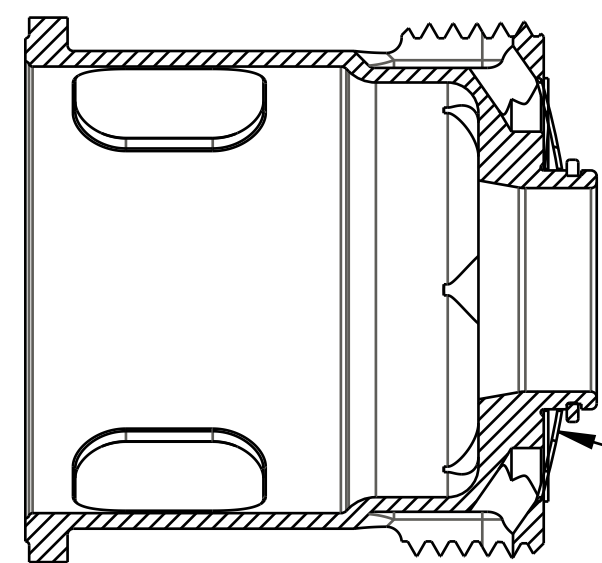

4

3

2

1

SECTION A-A

		FOX Factory, Inc.	Ph 831-768-1100 Fax 831-768-9312
130 Hangar Way, Watsonville, CA 95076 USA			
TITLE Valve Seat Assy: 2017, DHX2, Float X2, F-S, 2pos-Adj			
SIZE	DWG. NO.	815-02-058-KIT	
C			
PLOT SCALE 4.00:1		SHEET 1 OF 1	