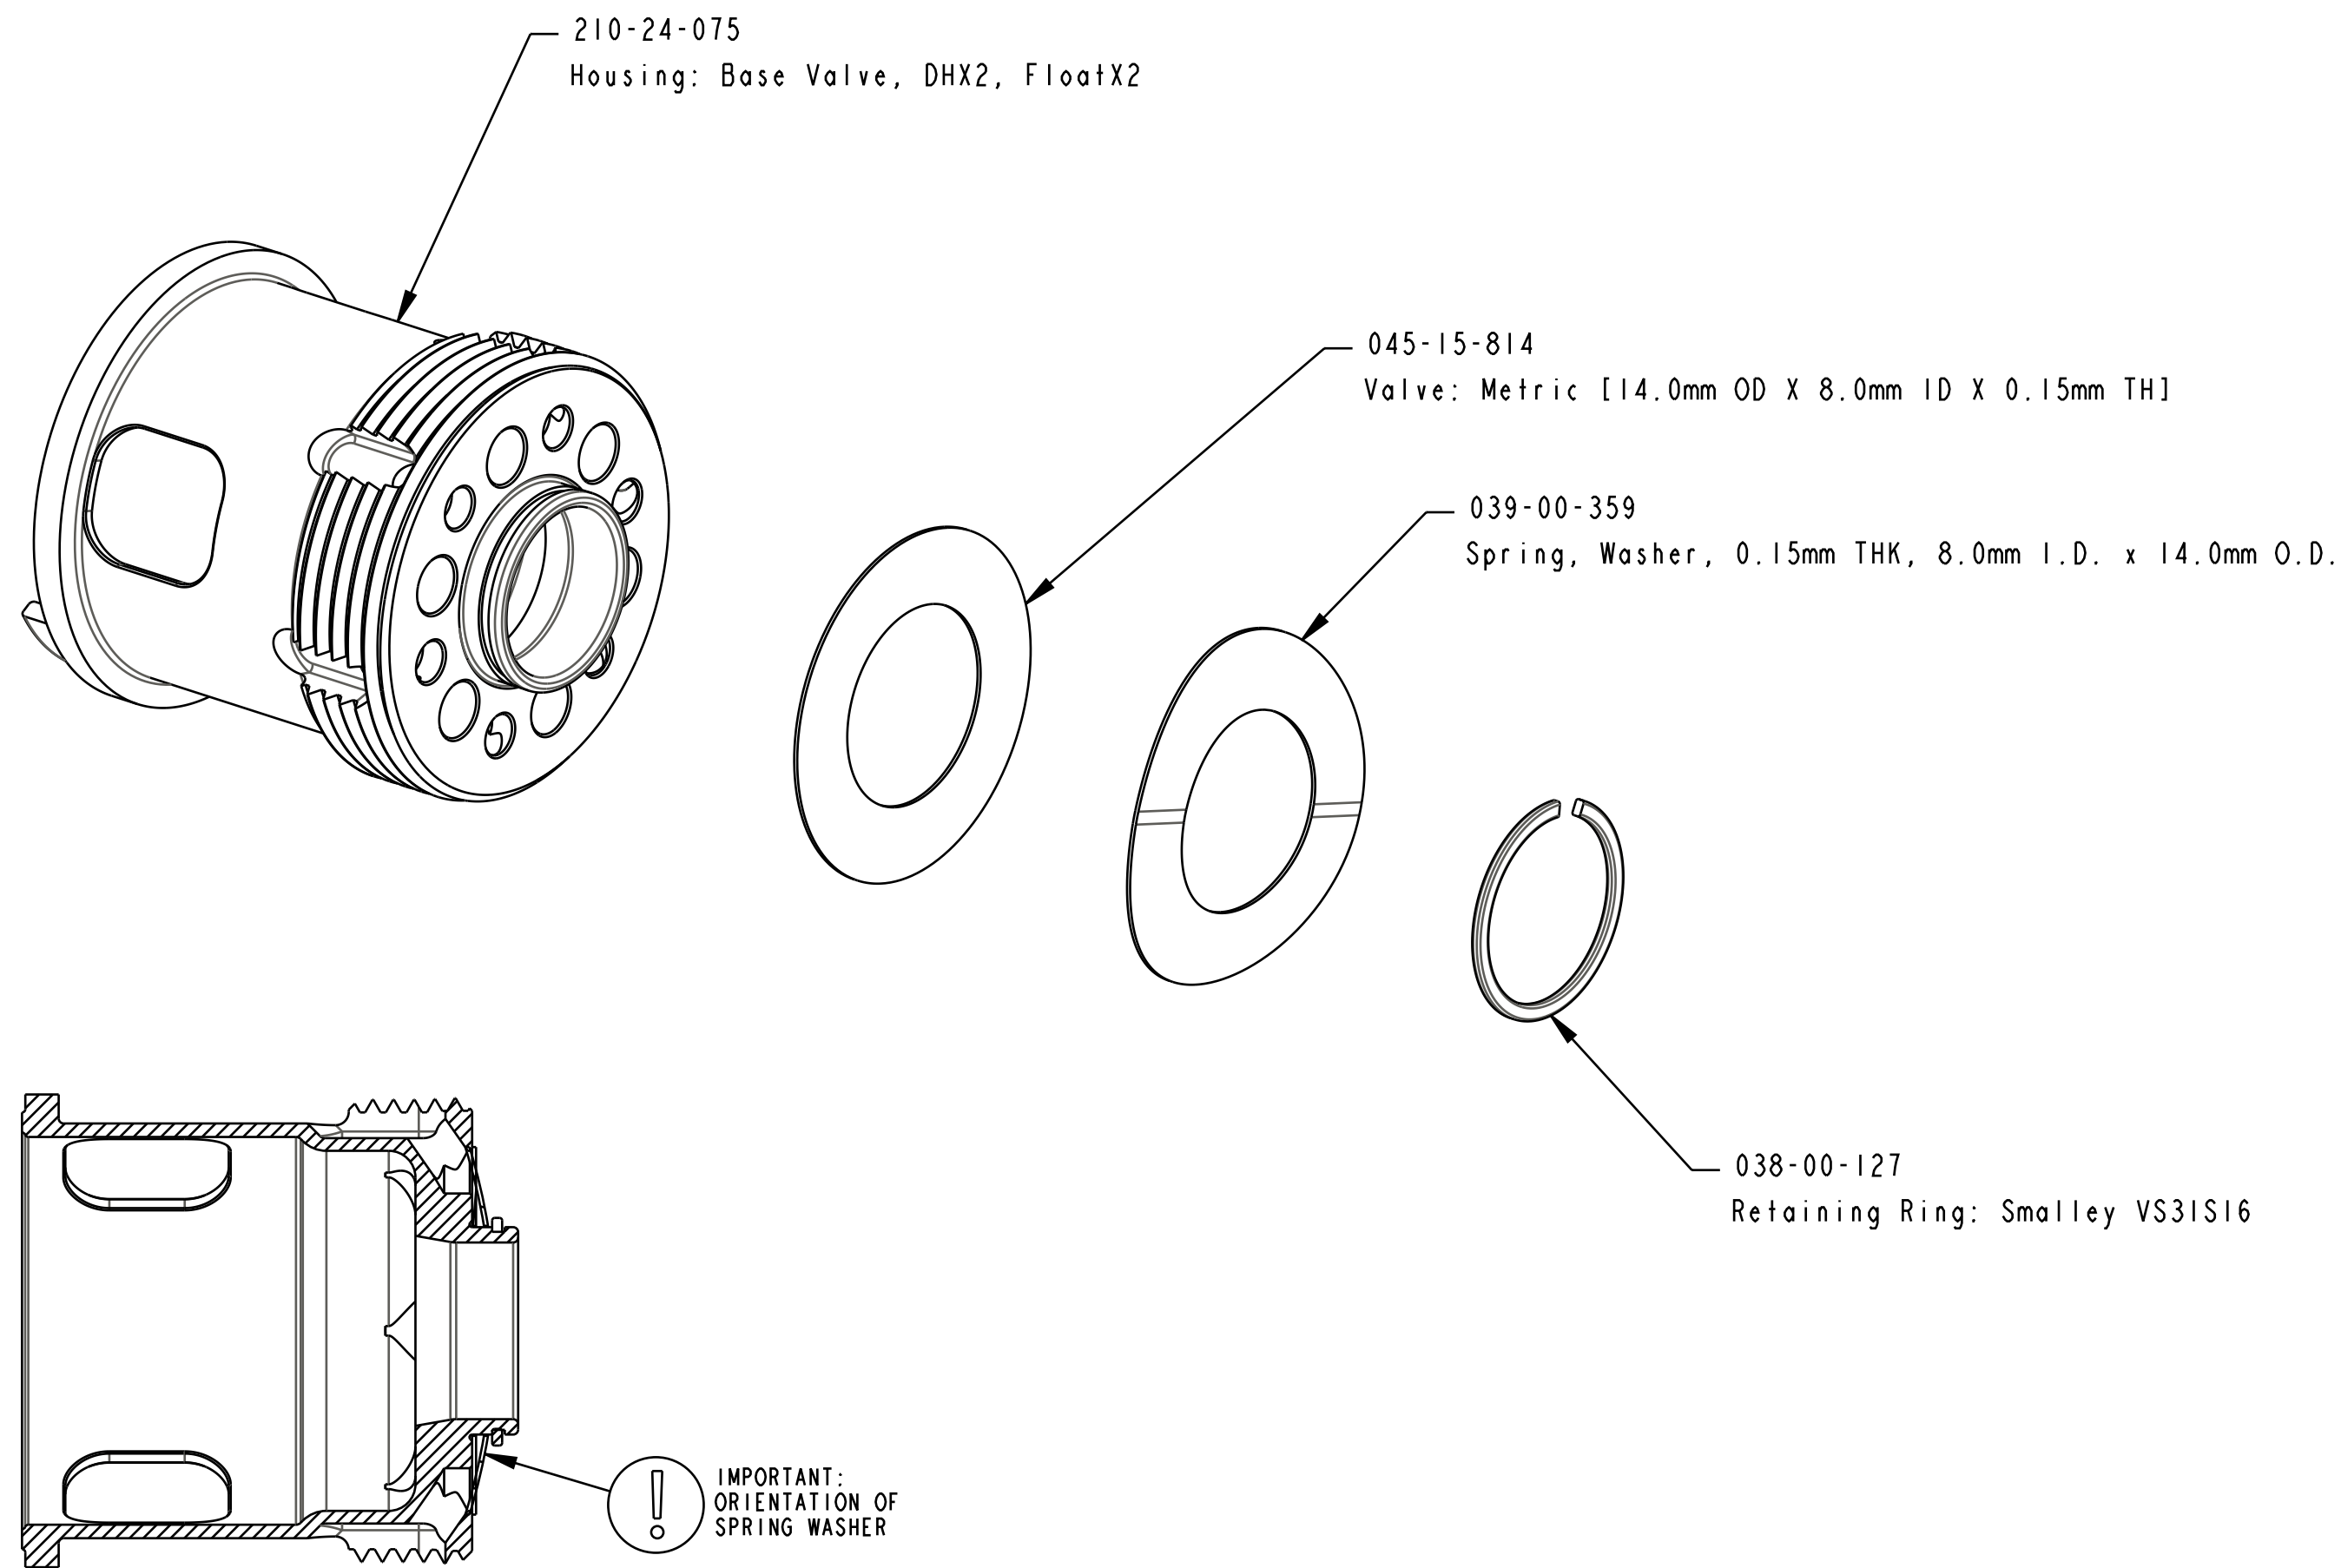

4

3

2

1

SECTION A-A

		FOX Factory, Inc.	Ph 831-768-1100 Fax 831-768-9312
130 Hangar Way, Watsonville, CA 95076 USA			
TITLE Valve Seat Assy: 2017, DHX2, Float X2, F-S, 2pos-Adj			
SIZE	DWG. NO.	815-02-058-KIT	
C			
PLOT SCALE 4.00:1		SHEET 1 OF 1	