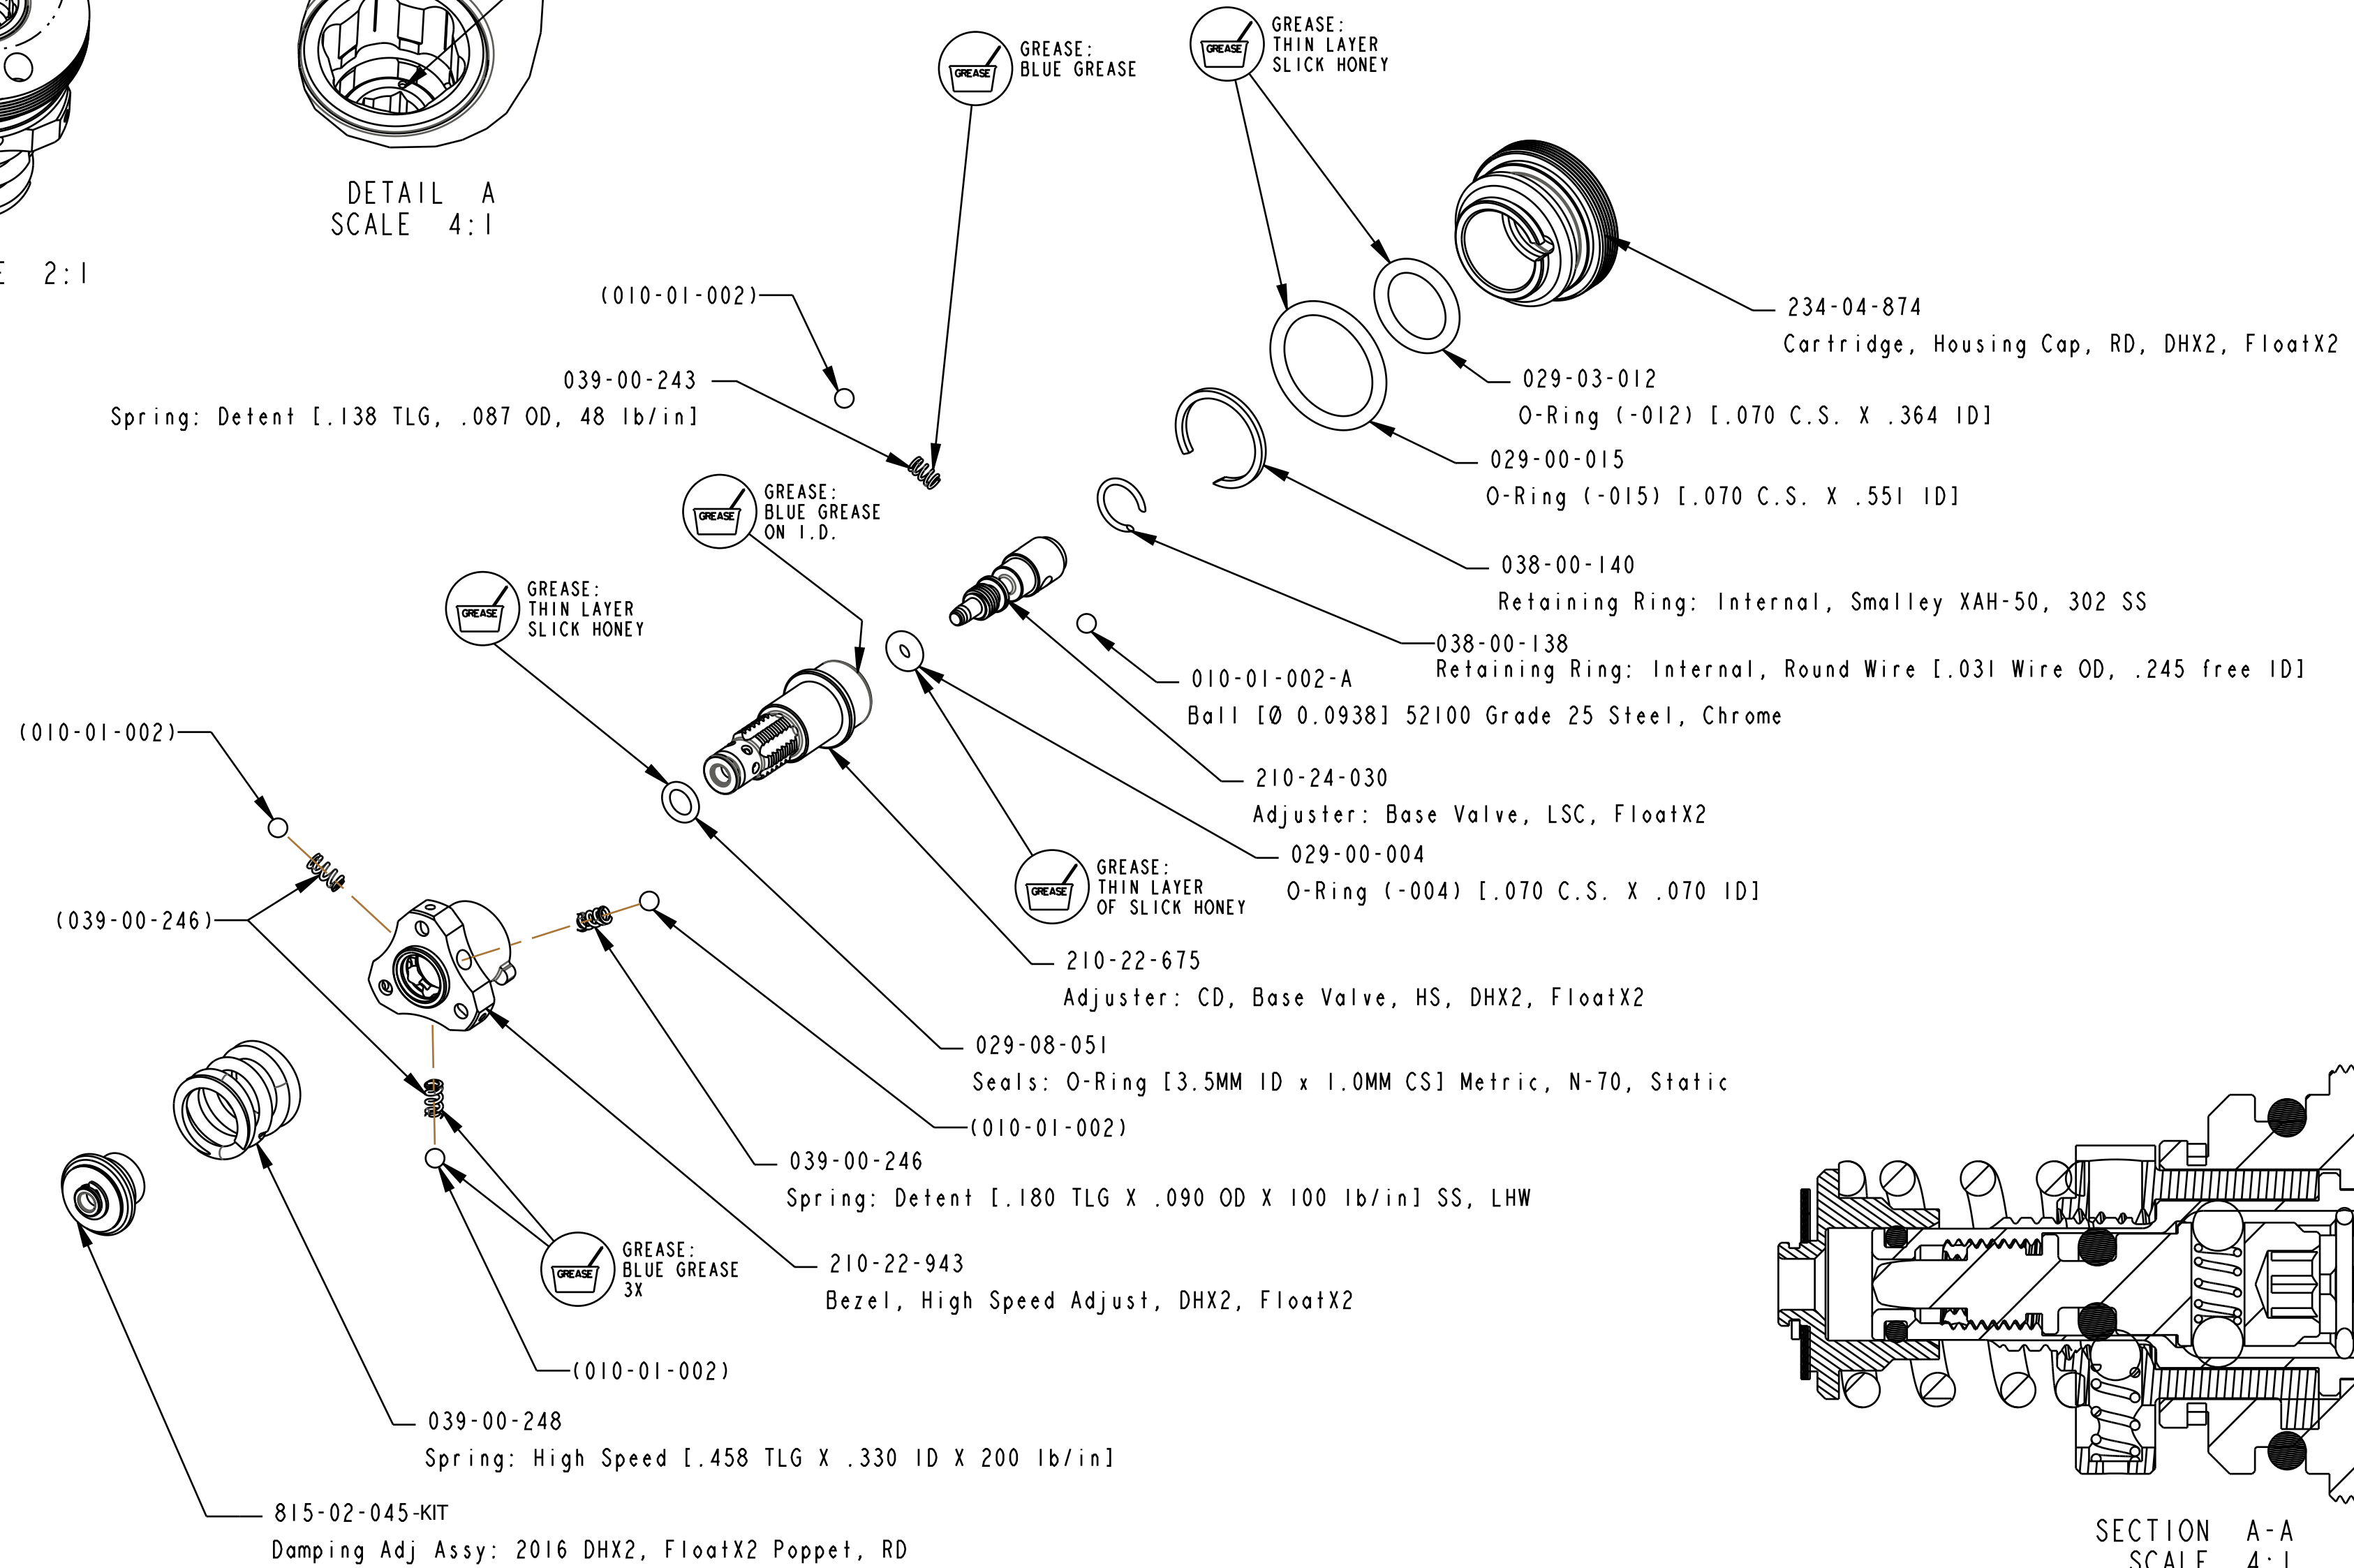

4

3

2

1

		FOX Factory, Inc.	Ph 831-768-1100 Fax 831-768-9312
130 Hangar Way, Watsonville, CA 95076 USA			
TITLE Damping Adj Assy: 2017 X2, Cartridge, Rebound, 10.5x3.50			
SIZE C	DWG. NO. 815-02-060-KIT		
PLOT SCALE .50:1		SHEET OF 1	