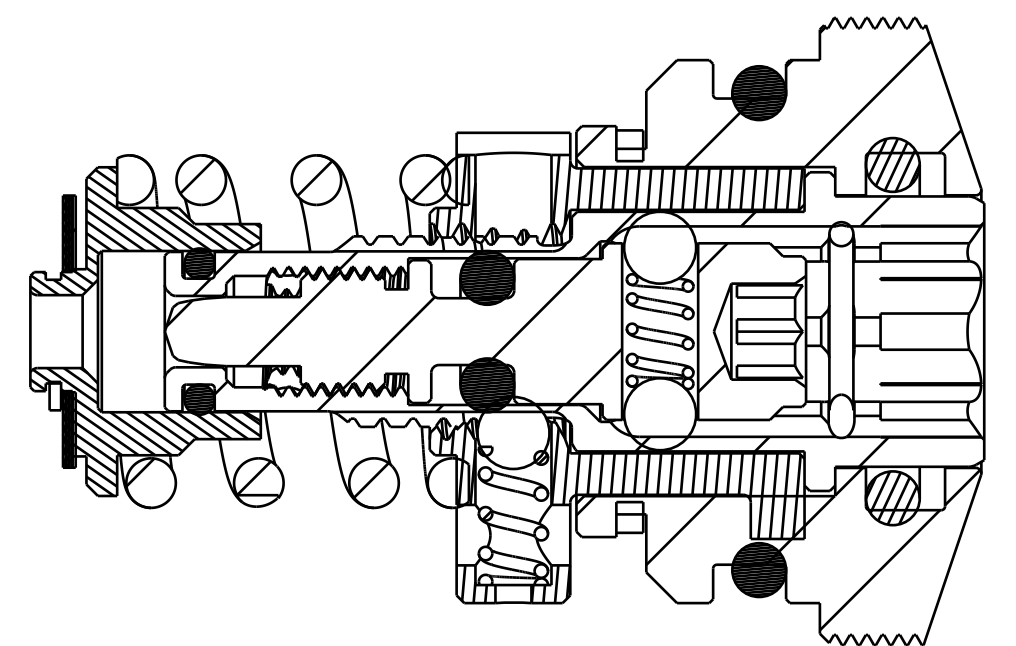

4

3

2

1

		FOX Factory, Inc.	Ph 831-768-1100 Fax 831-768-9312
130 Hangar Way, Watsonville, CA 95076 USA			
TITLE Damping Adj Assy: 2017 X2, Cartridge, Rebound, 10.5x3.50			
SIZE C	DWG. NO. 815-02-060-KIT		
PLOT SCALE .50:1		SHEET OF 1	