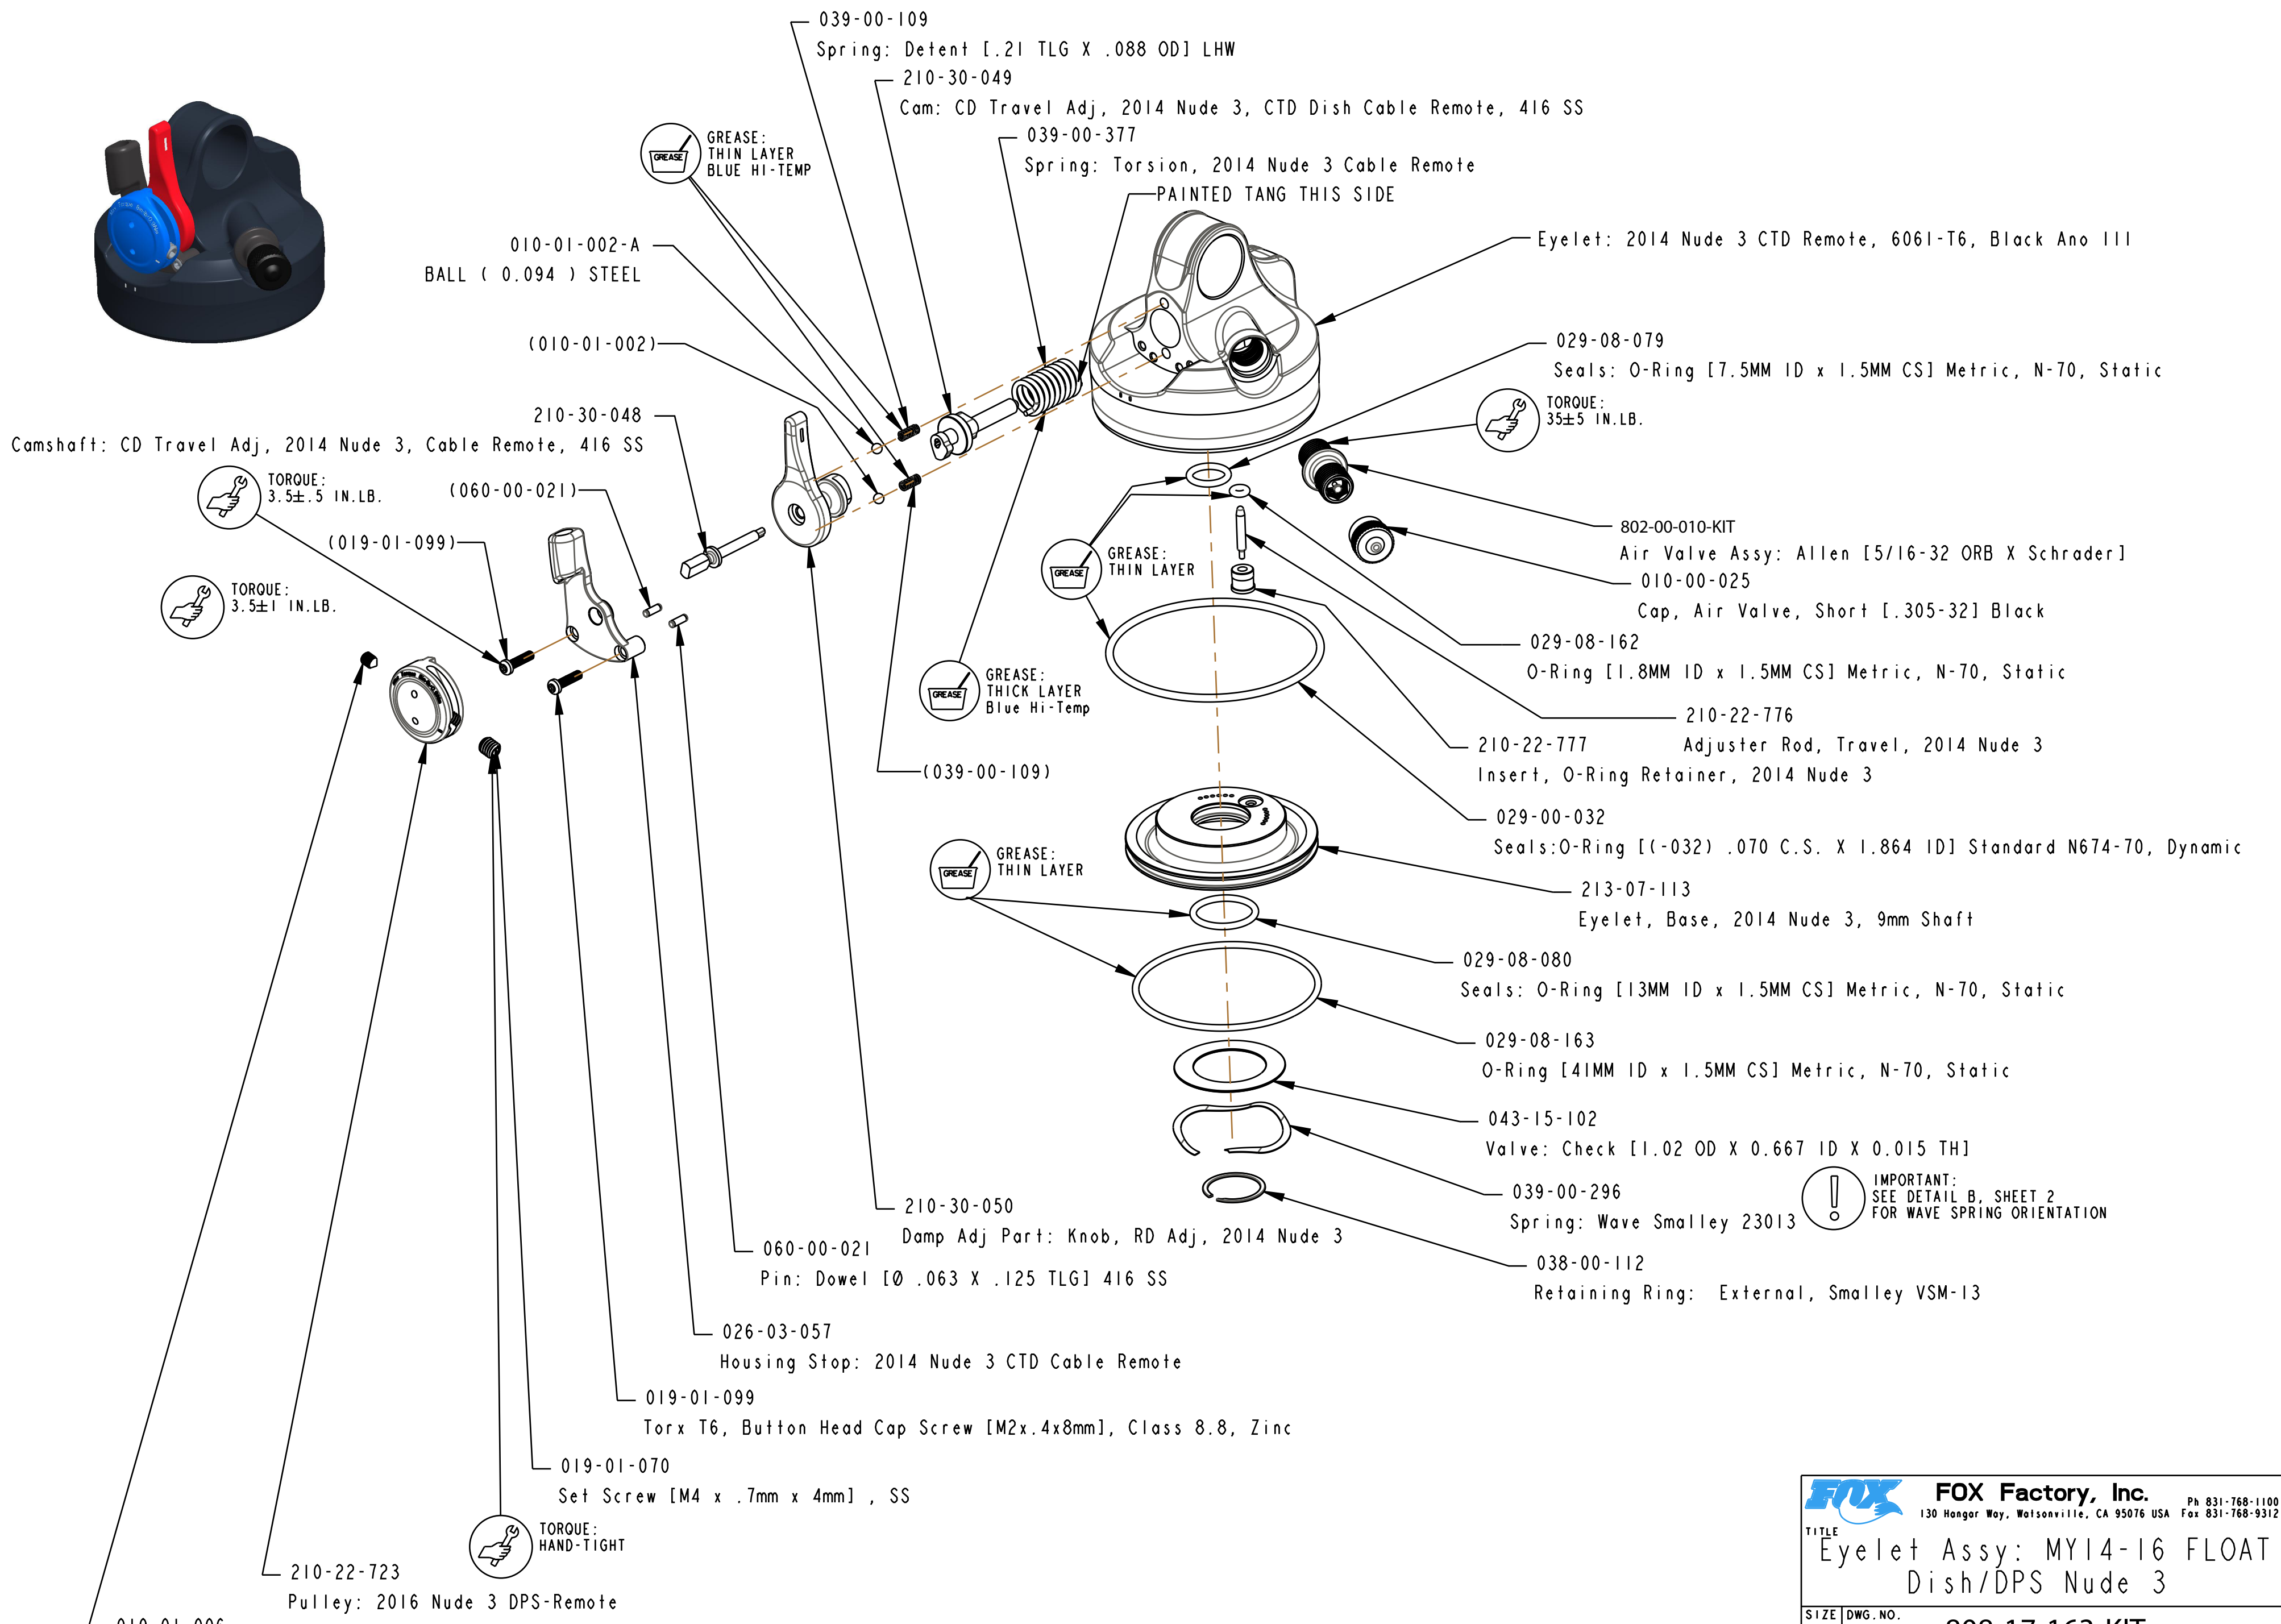

4

3

2

1

PROPRIETARY - THIS DOCUMENT CONTAINS CONFIDENTIAL, PROPRIETARY INFORMATION THAT IS FOX PROPERTY. DO NOT DISCLOSE TO OR DUPLICATE FOR OTHERS EXCEPT AS AUTHORIZED BY FOX.

FOX Factory, Inc. 130 Hangar Way, Watsonville, CA 95076 USA Ph 831-768-1100 Fax 831-768-9312	
TITLE Eyelet Assy: MY14-16 FLOAT Dish/DPS Nude 3	
SIZE C	DWG. NO. 808-17-163-KIT
PLOT SCALE 1.00:1	SHEET 1 OF 2