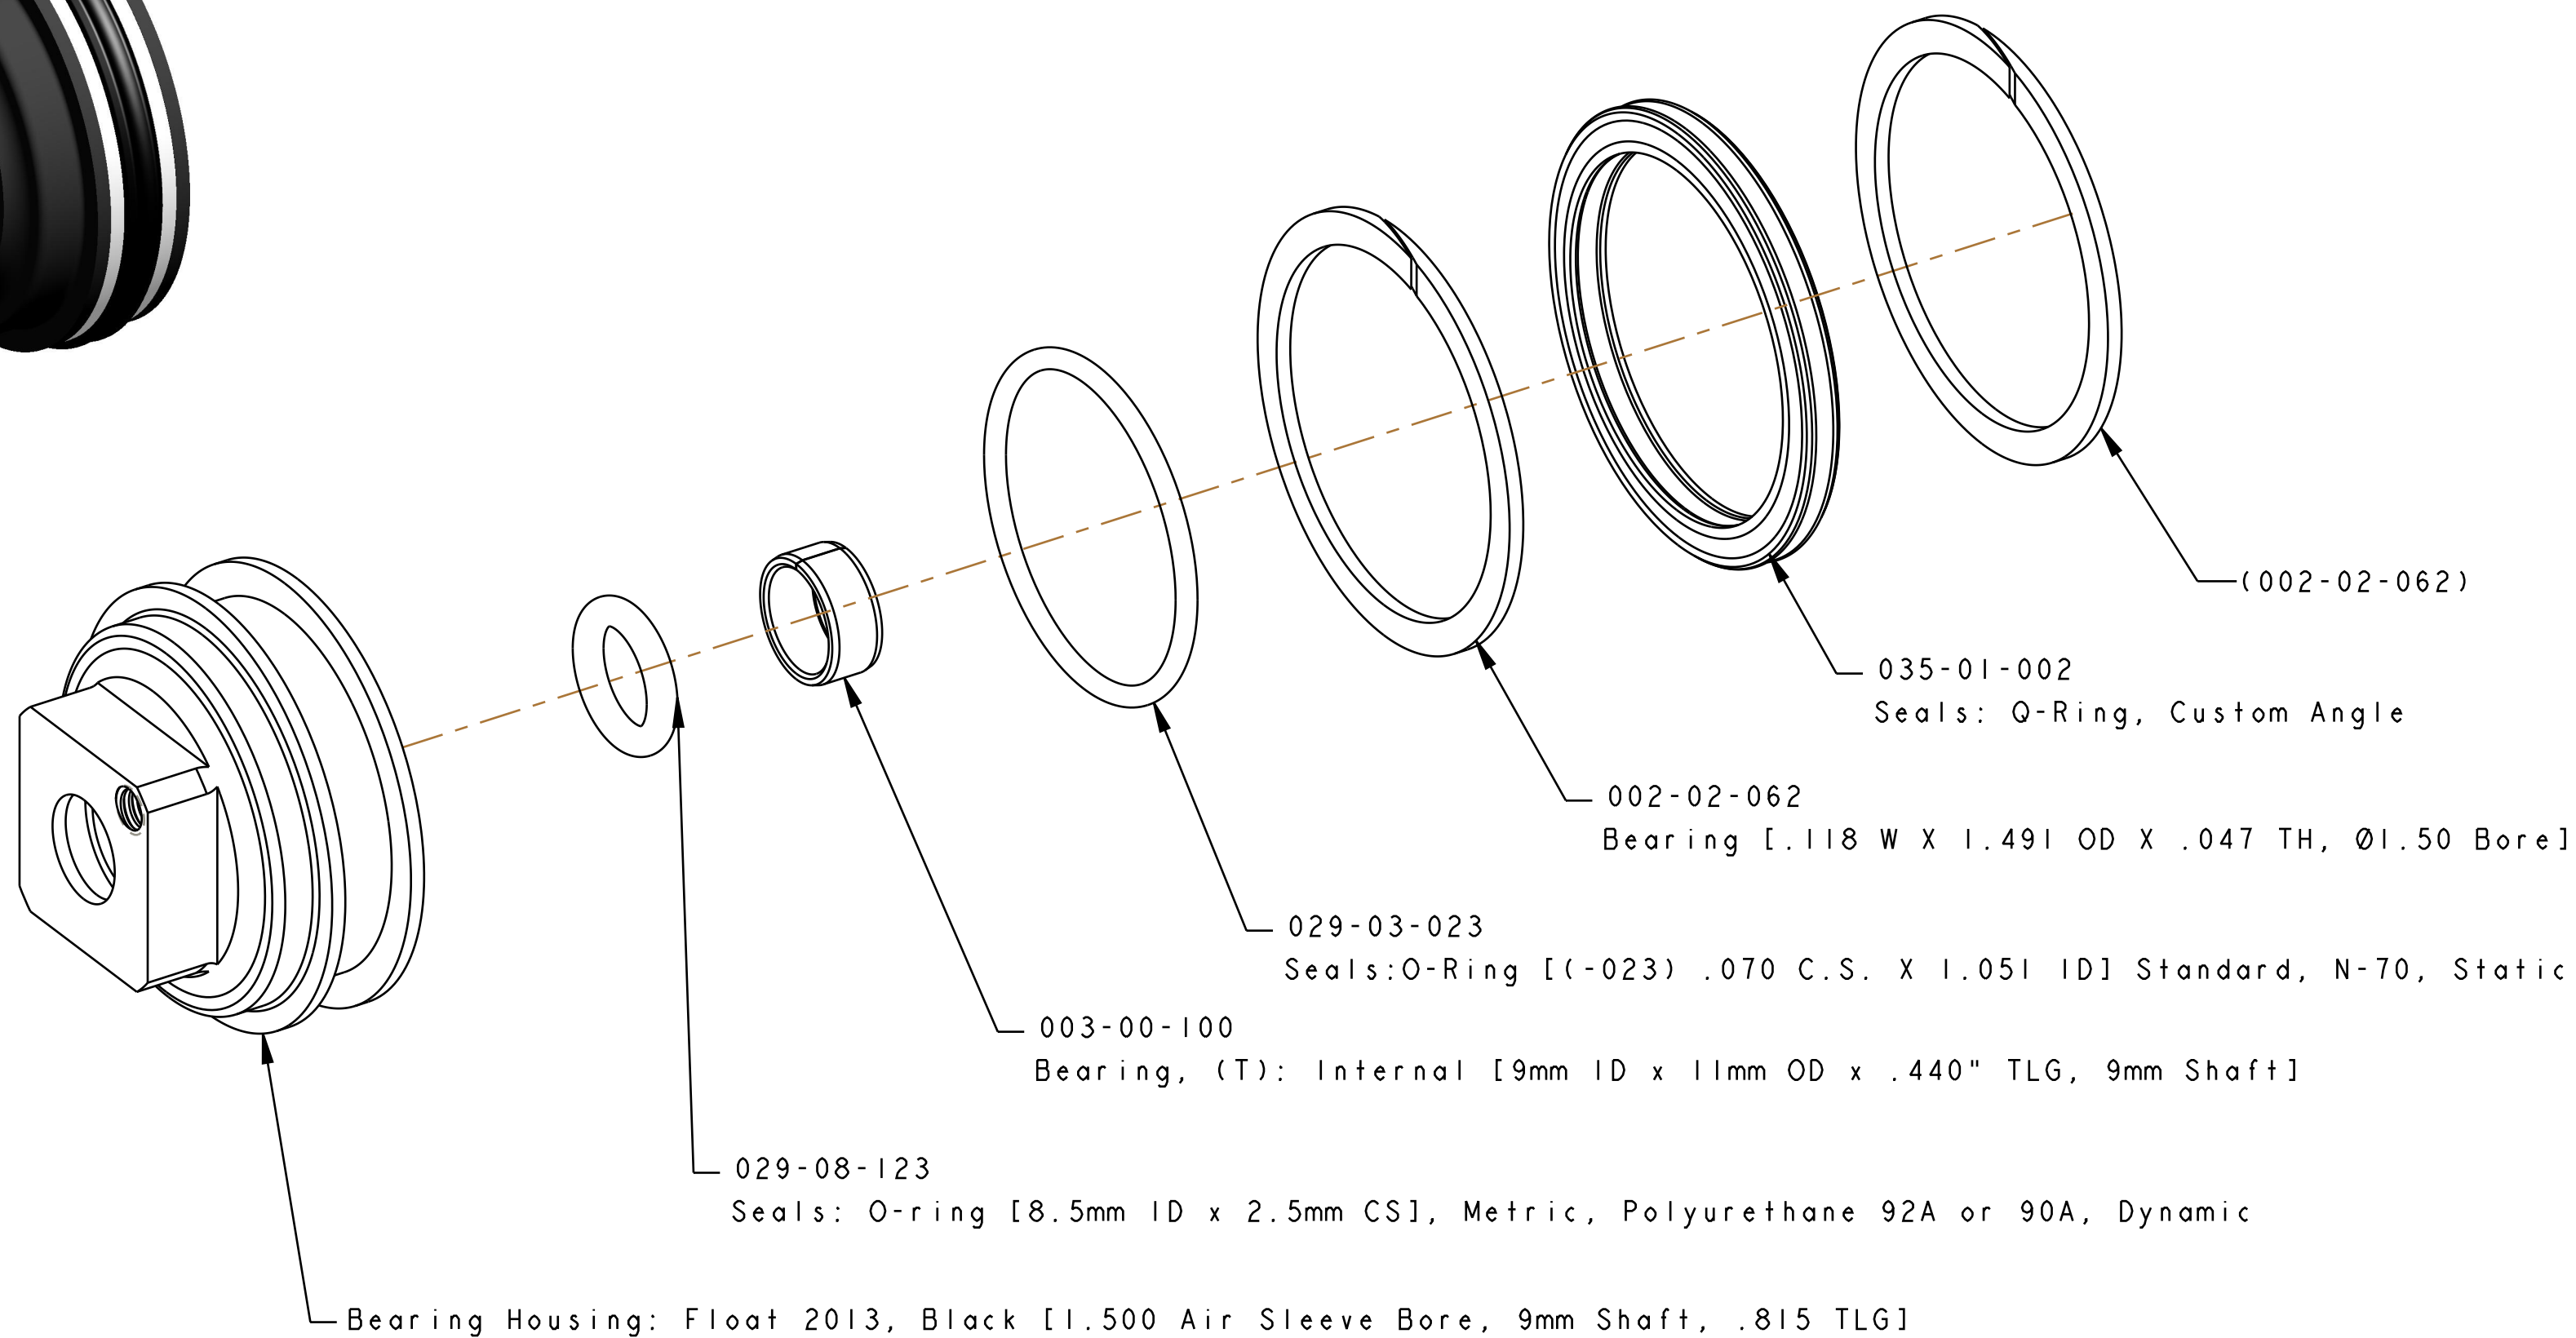

4

3

2

1

- PROPRIETARY -  
THIS DOCUMENT CONTAINS CONFIDENTIAL, PROPRIETARY INFORMATION  
THAT IS FOX PROPERTY. DO NOT DISCLOSE TO OR DUPLICATE  
FOR OTHERS EXCEPT AS AUTHORIZED BY FOX.

|  |              |
|--|--------------|
| <b>FOX Factory, Inc.</b><br>130 Hangar Way, Watsonville, CA 95076 USA<br>Ph 831-768-1100<br>Fax 831-768-9312 |              |
| TITLE<br>Bearing Assy: FLOAT 2013, Black<br>[.940 Bore, 1.500 Bore, 9mm Shaft, .815 TLG]                     |              |
| SIZE DWG. NO.<br>C   812-06-060-KIT  | SHEET 1 OF 1 |
| PLOT SCALE 2/1   | ProE ASSEM   |