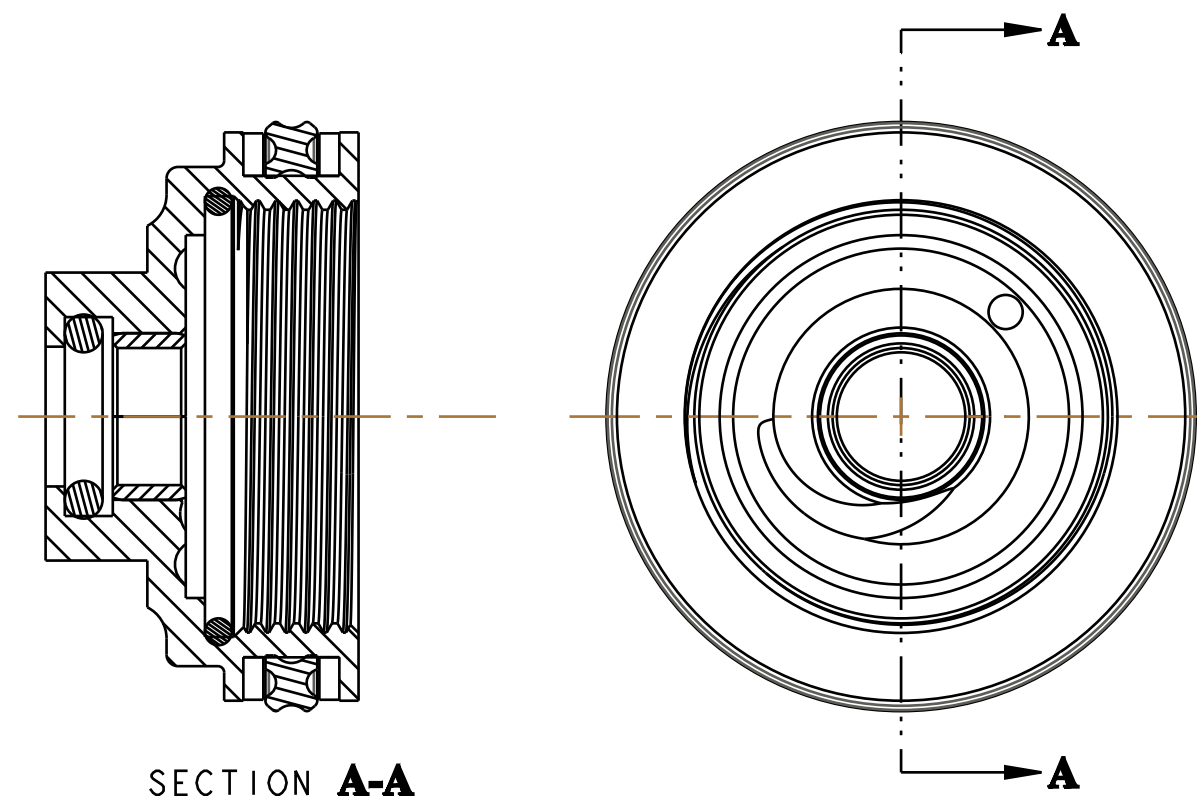

4

3

2

1

- PROPRIETARY -  
THIS DOCUMENT CONTAINS CONFIDENTIAL, PROPRIETARY INFORMATION  
THAT IS FOX PROPERTY. DO NOT DISCLOSE TO OR DUPLICATE  
FOR OTHERS EXCEPT AS AUTHORIZED BY FOX.

|  |              |
|--|--------------|
| <b>FOX Factory, Inc.</b><br>130 Hangar Way, Watsonville, CA 95076 USA<br>Ph 831-768-1100<br>Fax 831-768-9312 |              |
| TITLE<br>Bearing Assy: FLOAT 2013, Black<br>[.940 Bore, 1.500 Bore, 9mm Shaft, .815 TLG]                     |              |
| SIZE DWG. NO.<br>C   812-06-060-KIT  | SHEET 1 OF 1 |
| PLOT SCALE 2/1   | ProE ASSEM   |