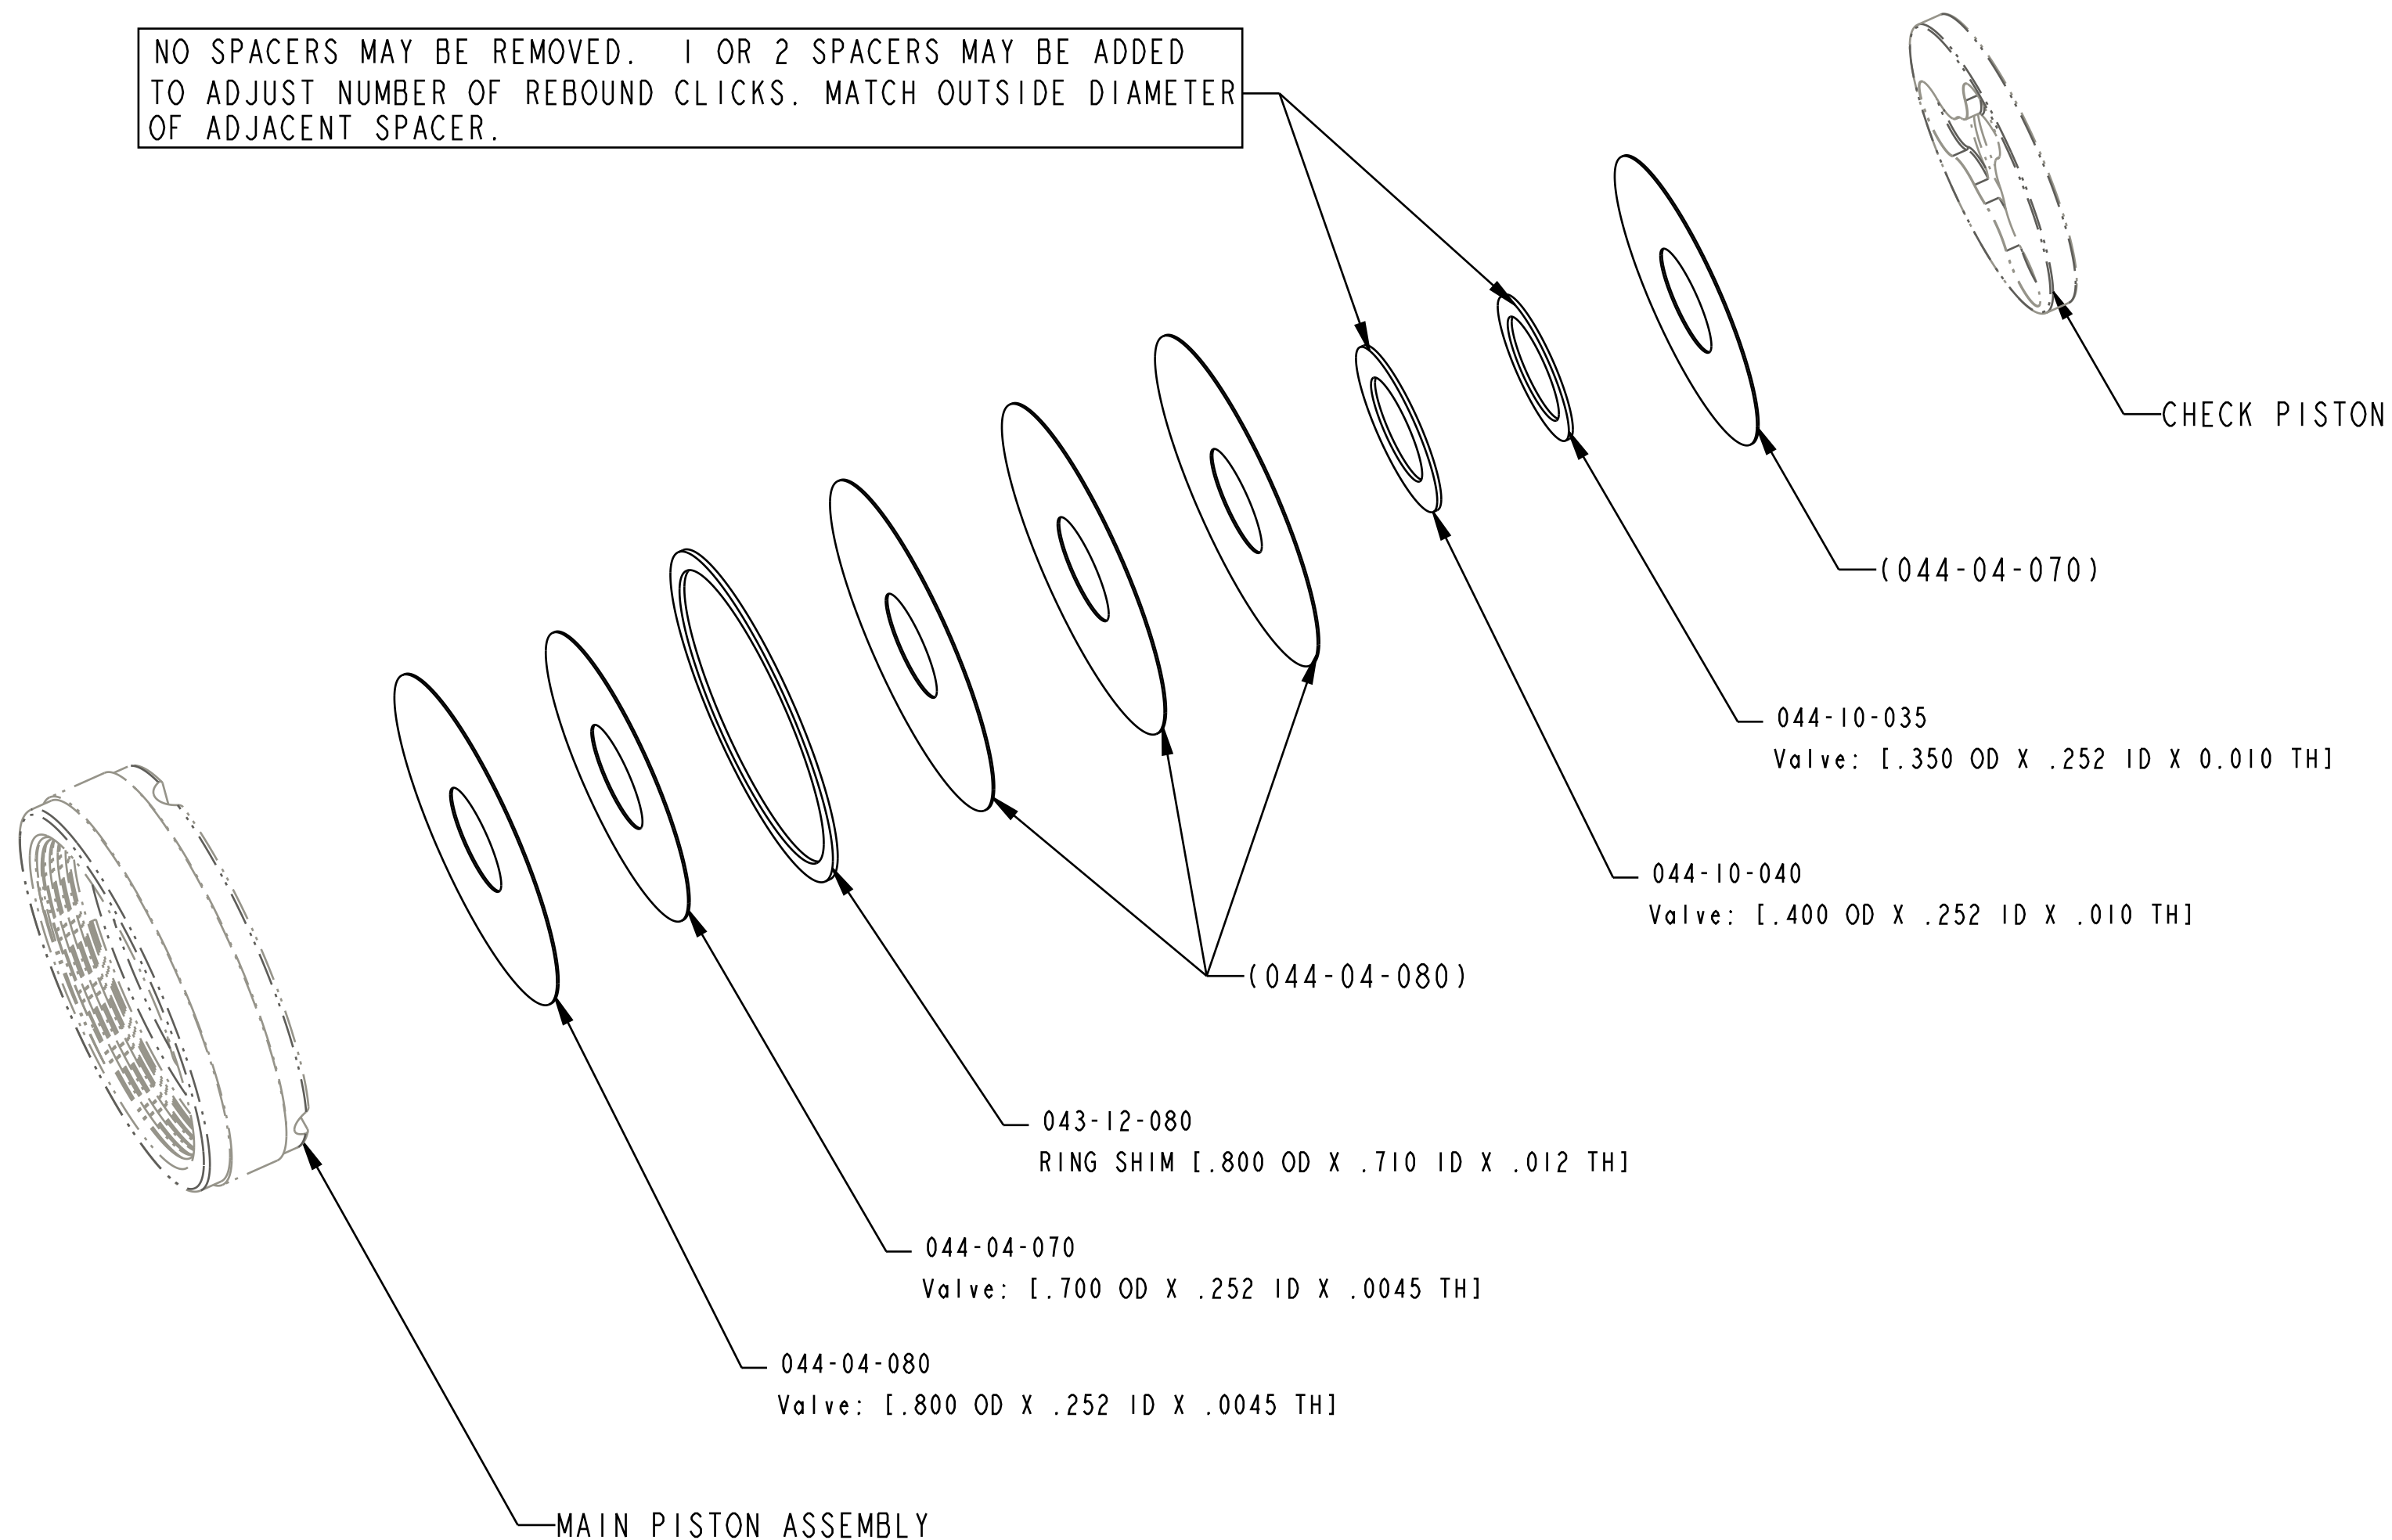

4

3

2

1

NO SPACERS MAY BE REMOVED. 1 OR 2 SPACERS MAY BE ADDED TO ADJUST NUMBER OF REBOUND CLICKS. MATCH OUTSIDE DIAMETER OF ADJACENT SPACER.

**FOX** FOX Factory, Inc. Ph 831-768-1100  
130 Hangar Way, Watsonville, CA 95076 USA Fax 831-768-9312

TITLE  
Valve Stack Assy: 2018 Float DPS,  
Linear Compression Medium, LCM

SIZE DWG. NO. 805-05-106-KIT  
C  
PLOT SCALE 3.00:1 SHEET 1 OF 1

PROPRIETARY -  
THIS DOCUMENT CONTAINS CONFIDENTIAL, PROPRIETARY INFORMATION  
THAT IS FOX PROPERTY. DO NOT DISCLOSE TO OR DUPLICATE  
FOR OTHERS EXCEPT AS AUTHORIZED BY FOX.