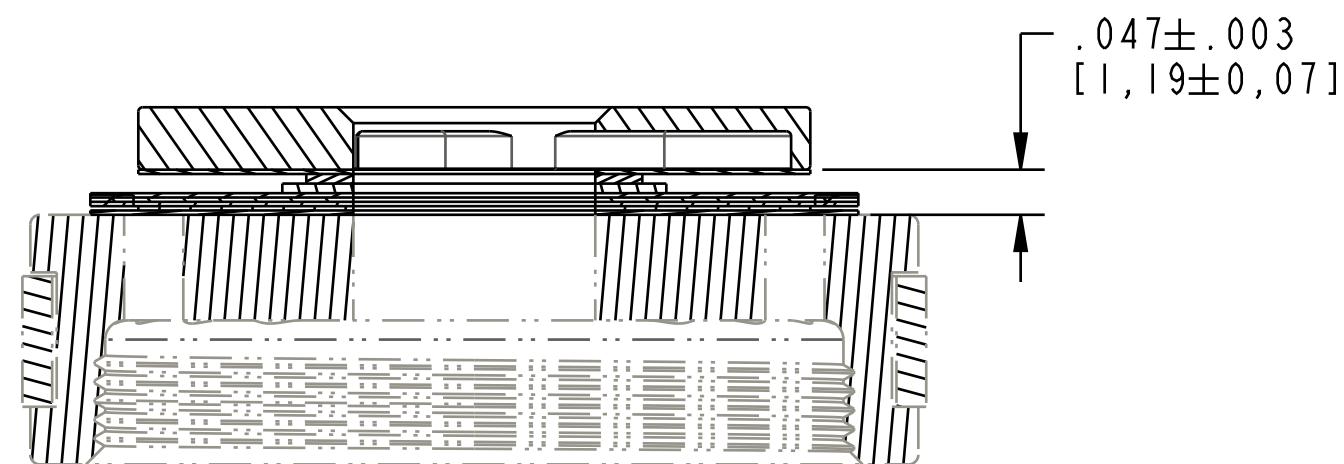

4

3

2

1

NO SPACERS MAY BE REMOVED. 1 OR 2 SPACERS MAY BE ADDED TO ADJUST NUMBER OF REBOUND CLICKS. MATCH OUTSIDE DIAMETER OF ADJACENT SPACER.

**FOX** FOX Factory, Inc. Ph 831-768-1100  
130 Hangar Way, Watsonville, CA 95076 USA Fax 831-768-9312

TITLE  
Valve Stack Assy: 2018 Float DPS,  
Linear Compression Medium, LCM

SIZE DWG. NO. 805-05-106-KIT  
C  
PLOT SCALE 3.00:1 SHEET 1 OF 1

PROPRIETARY -  
THIS DOCUMENT CONTAINS CONFIDENTIAL, PROPRIETARY INFORMATION  
THAT IS FOX PROPERTY. DO NOT DISCLOSE TO OR DUPLICATE  
FOR OTHERS EXCEPT AS AUTHORIZED BY FOX.