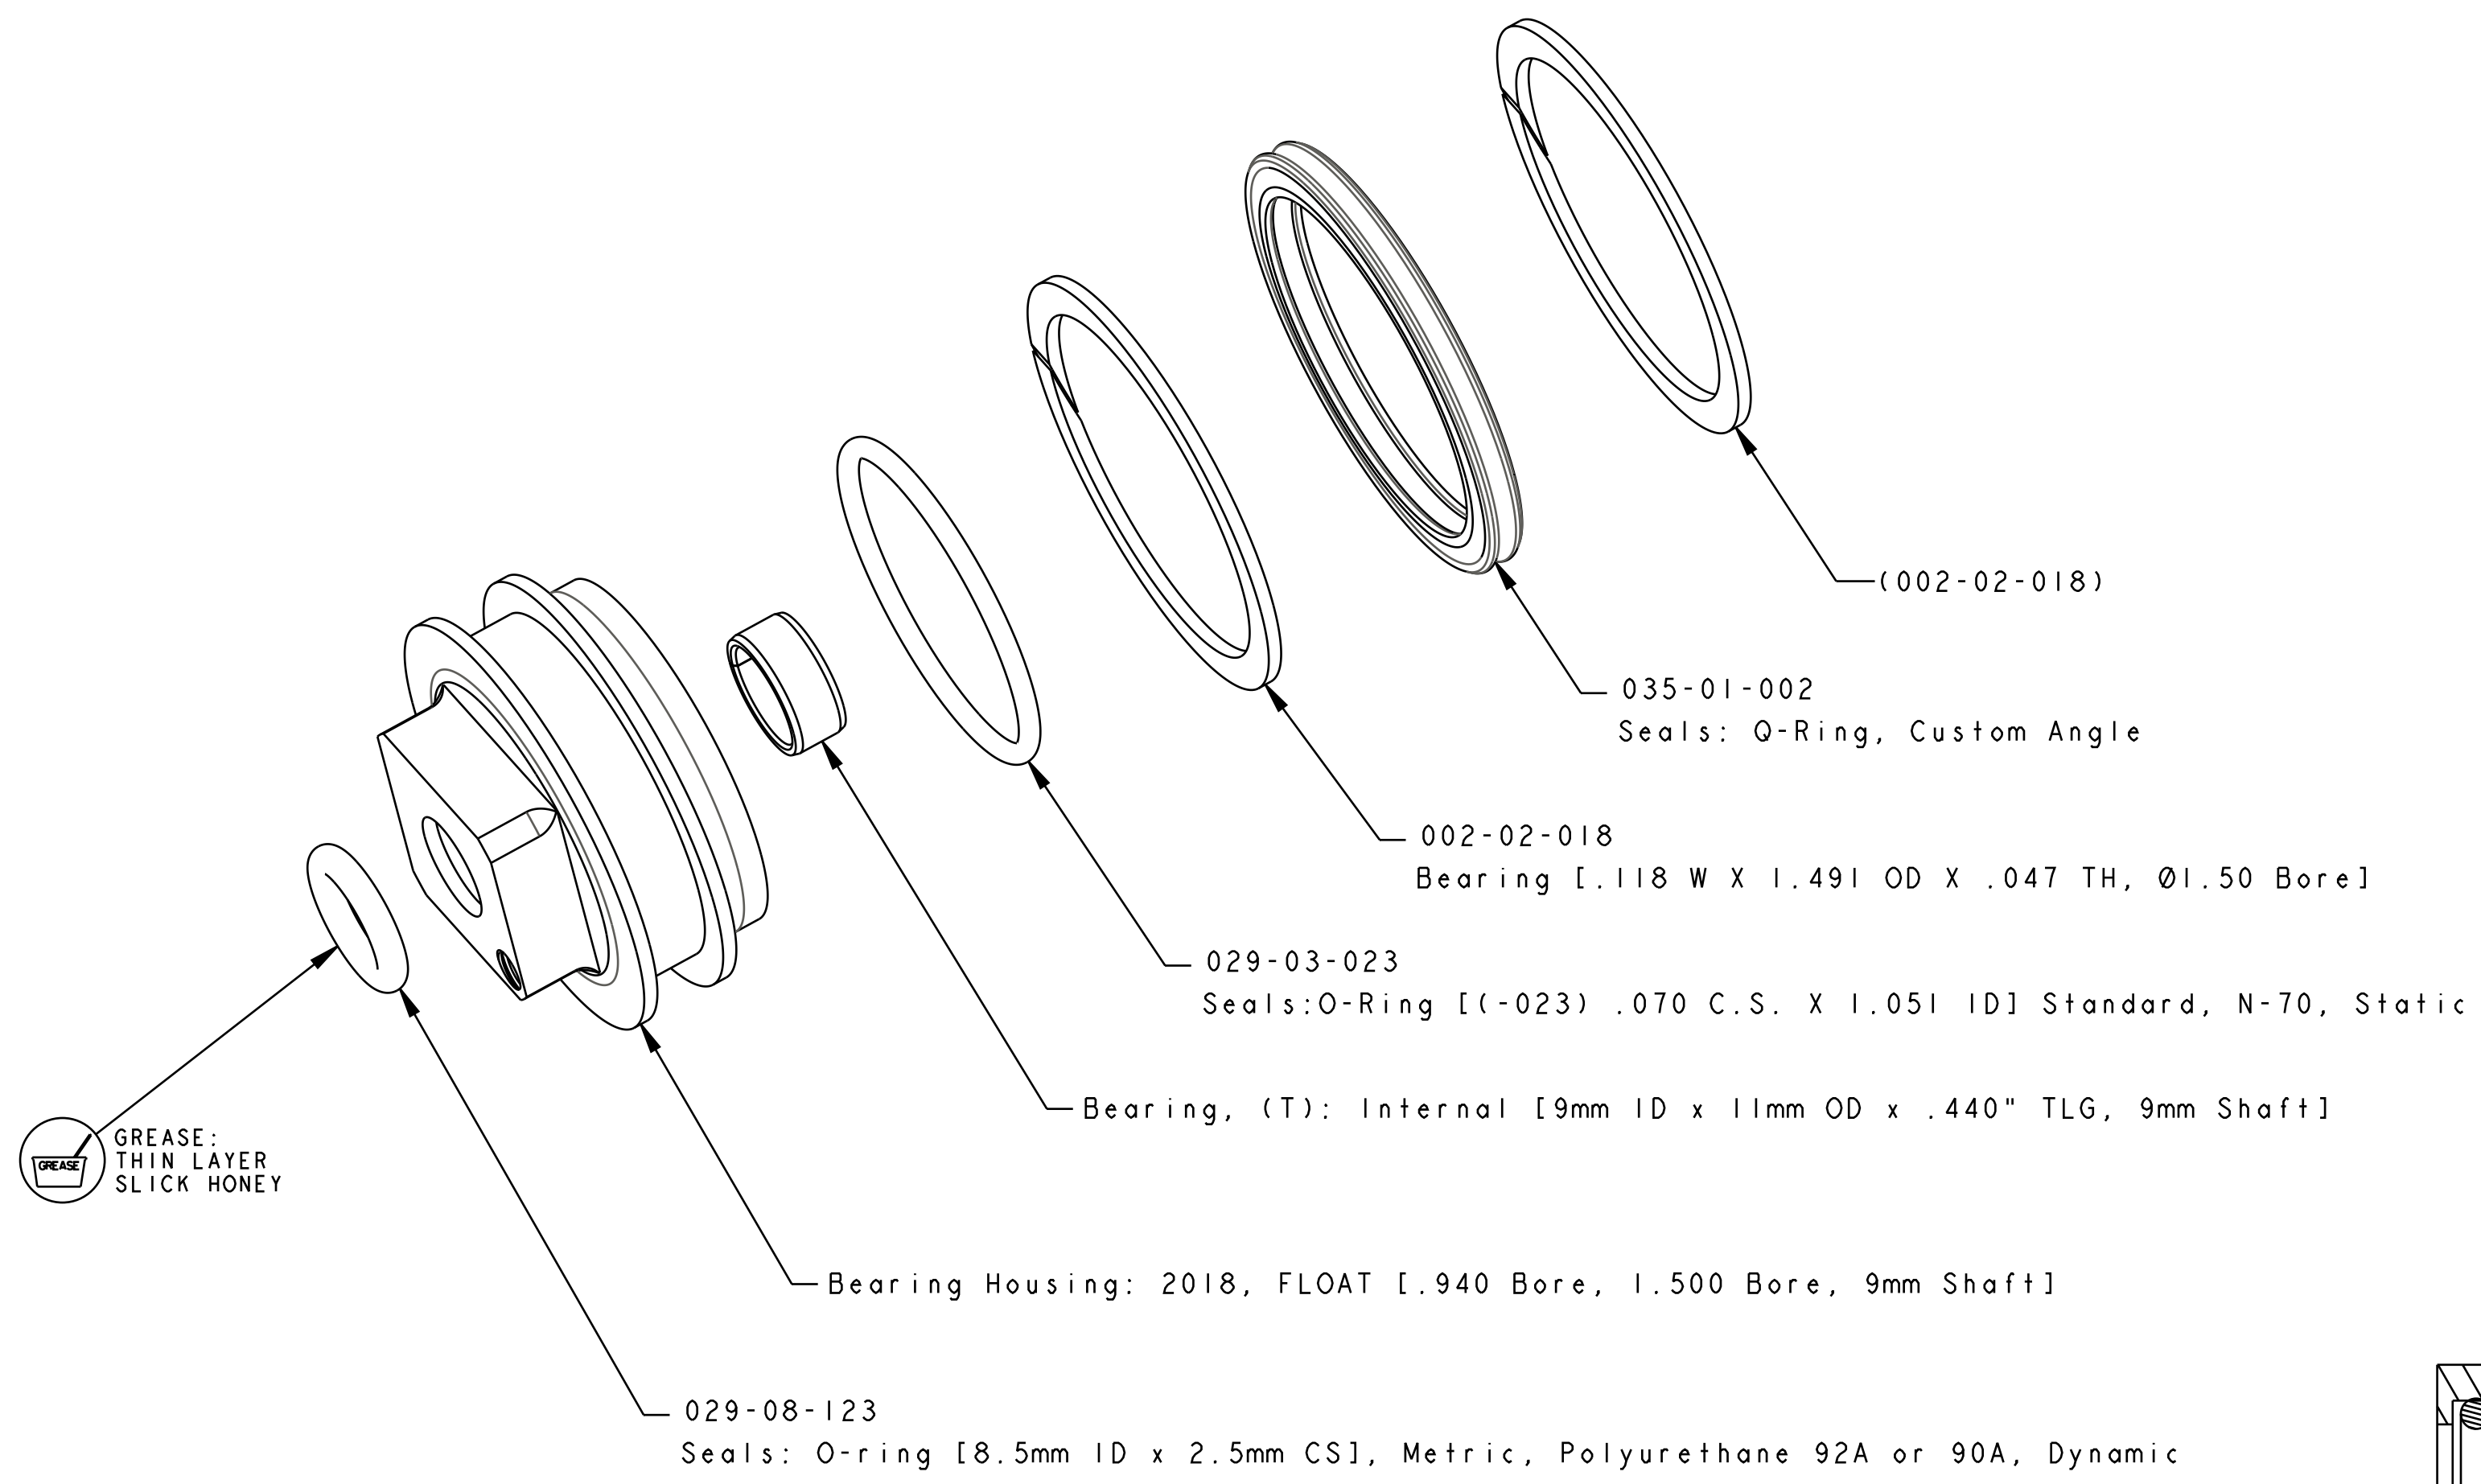

4

3

2

1

D

D

C

C

B

B

A

A

- PROPRIETARY -  
THIS DOCUMENT CONTAINS CONFIDENTIAL, PROPRIETARY INFORMATION  
THAT IS FOX PROPERTY. DO NOT DISCLOSE TO OR DUPLICATE  
FOR OTHERS EXCEPT AS AUTHORIZED BY FOX.

<b>FOX</b>		<b>FOX Factory, Inc.</b>		Ph 831-768-1100
		130 Hangar Way, Watsonville, CA 95076 USA		Fax 831-768-9312
TITLE				
BEARING ASSY: FLOAT, 2018, SHORT [.940 BORE, 1.500 BORE, 9mm SHAFT]				
SIZE	DWG. NO.	812-06-087-KIT		
C				
PLOT SCALE [.2]: 1		SHEET 1 OF 1		